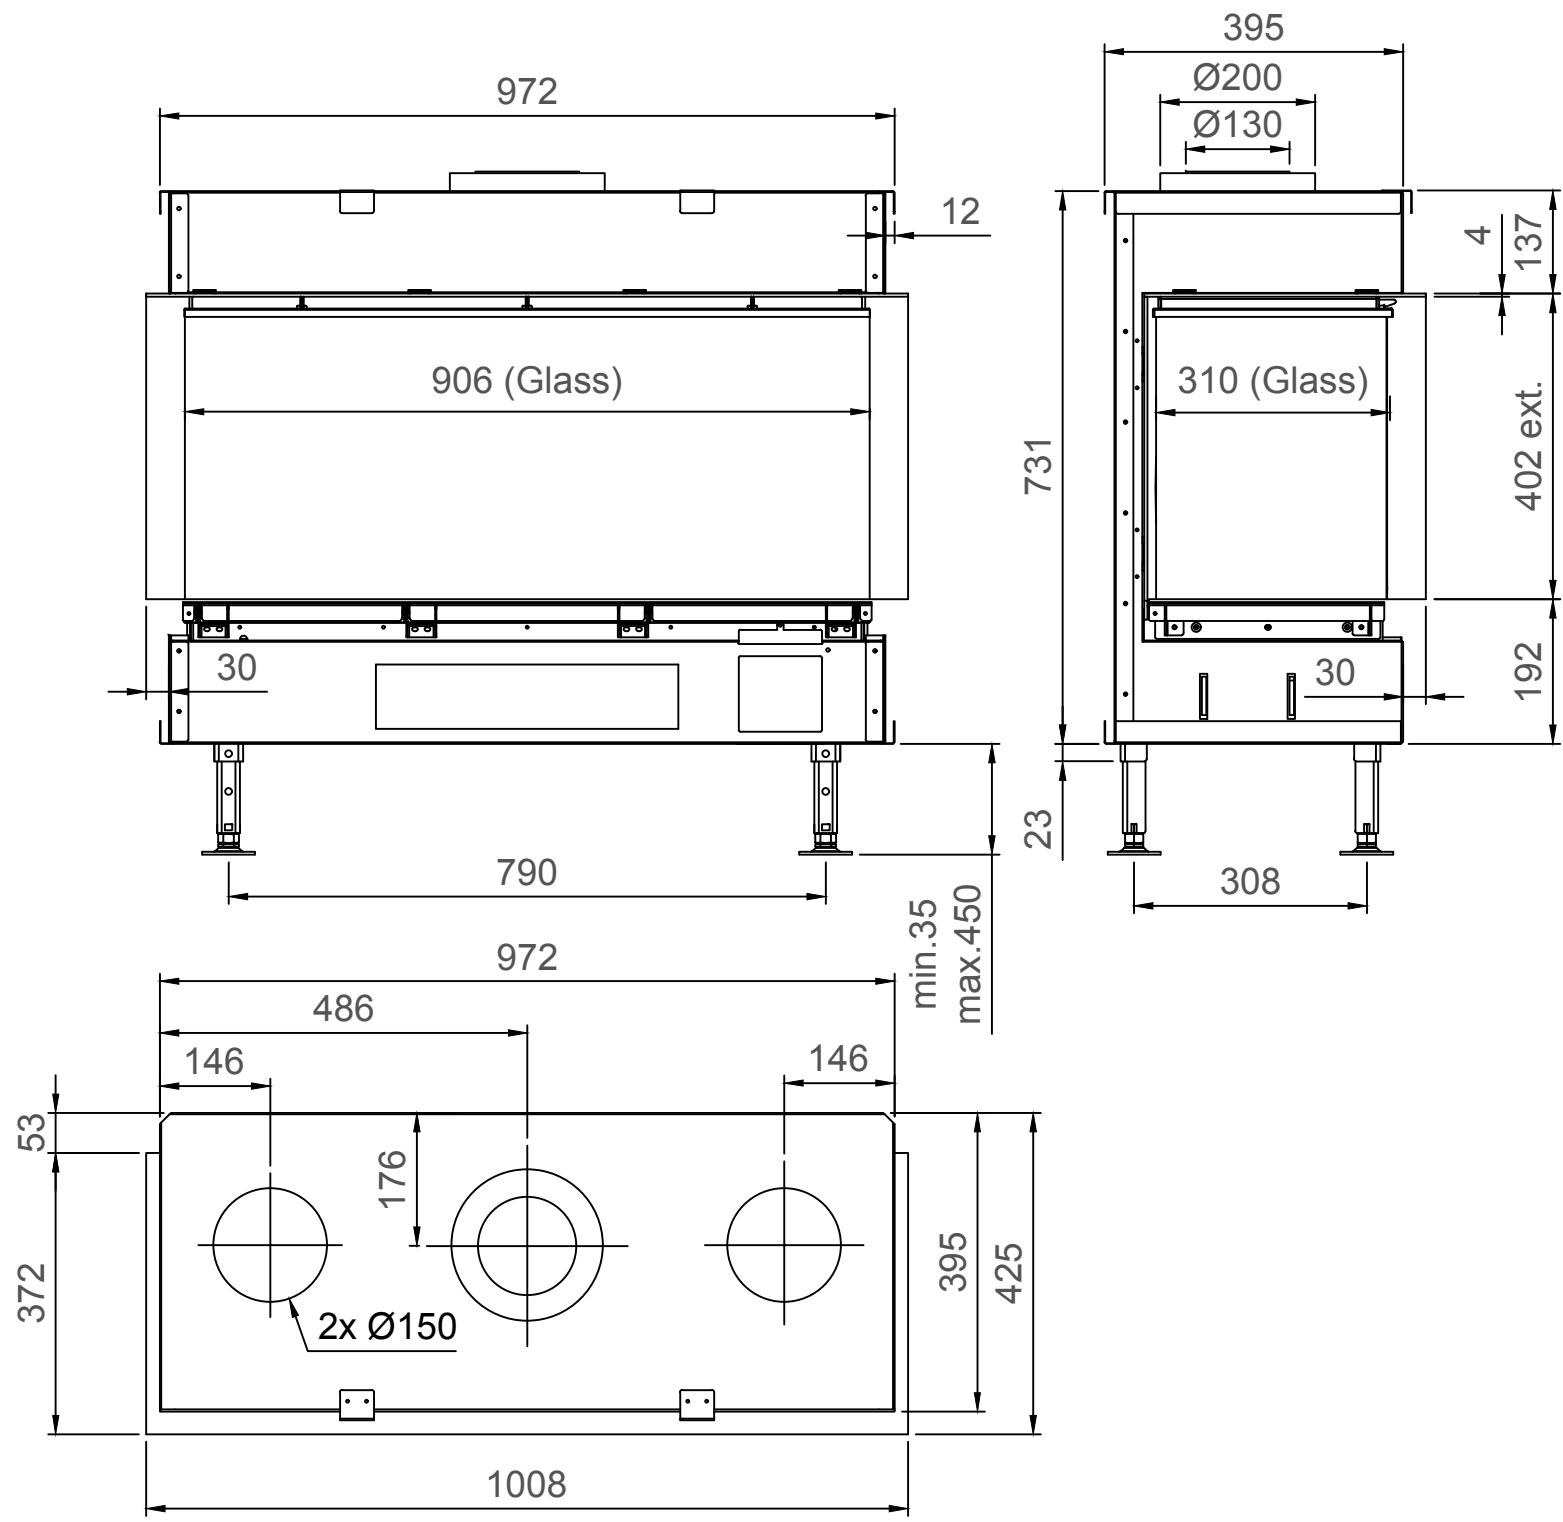

Luna Diamond 1000DC Gas/Gaz - Type 1 - Coverframe

Luna Diamond 1000DC Gas/Gaz - Type 2 - 30mm

Luna Diamond 1000DC Gas/Gaz - Type 2 - 60mm

Luna Diamond 1000DC Gas/Gaz - Type 2 - 90mm

Luna Diamond 1000DC Gas/Gaz - Type 3 - 30mm

Luna Diamond 1000DC Gas/Gaz - Type 3 - 60mm

Luna Diamond 1000DC Gas/Gaz - Type 3 - 90mm

Luna Diamond 1000DC Gas/Gaz - Type 4 - 30mm

Luna Diamond 1000DC Gas/Gaz - Type 4 - 60mm

Luna Diamond 1000DC Gas/Gaz - Type 4 - 90mm