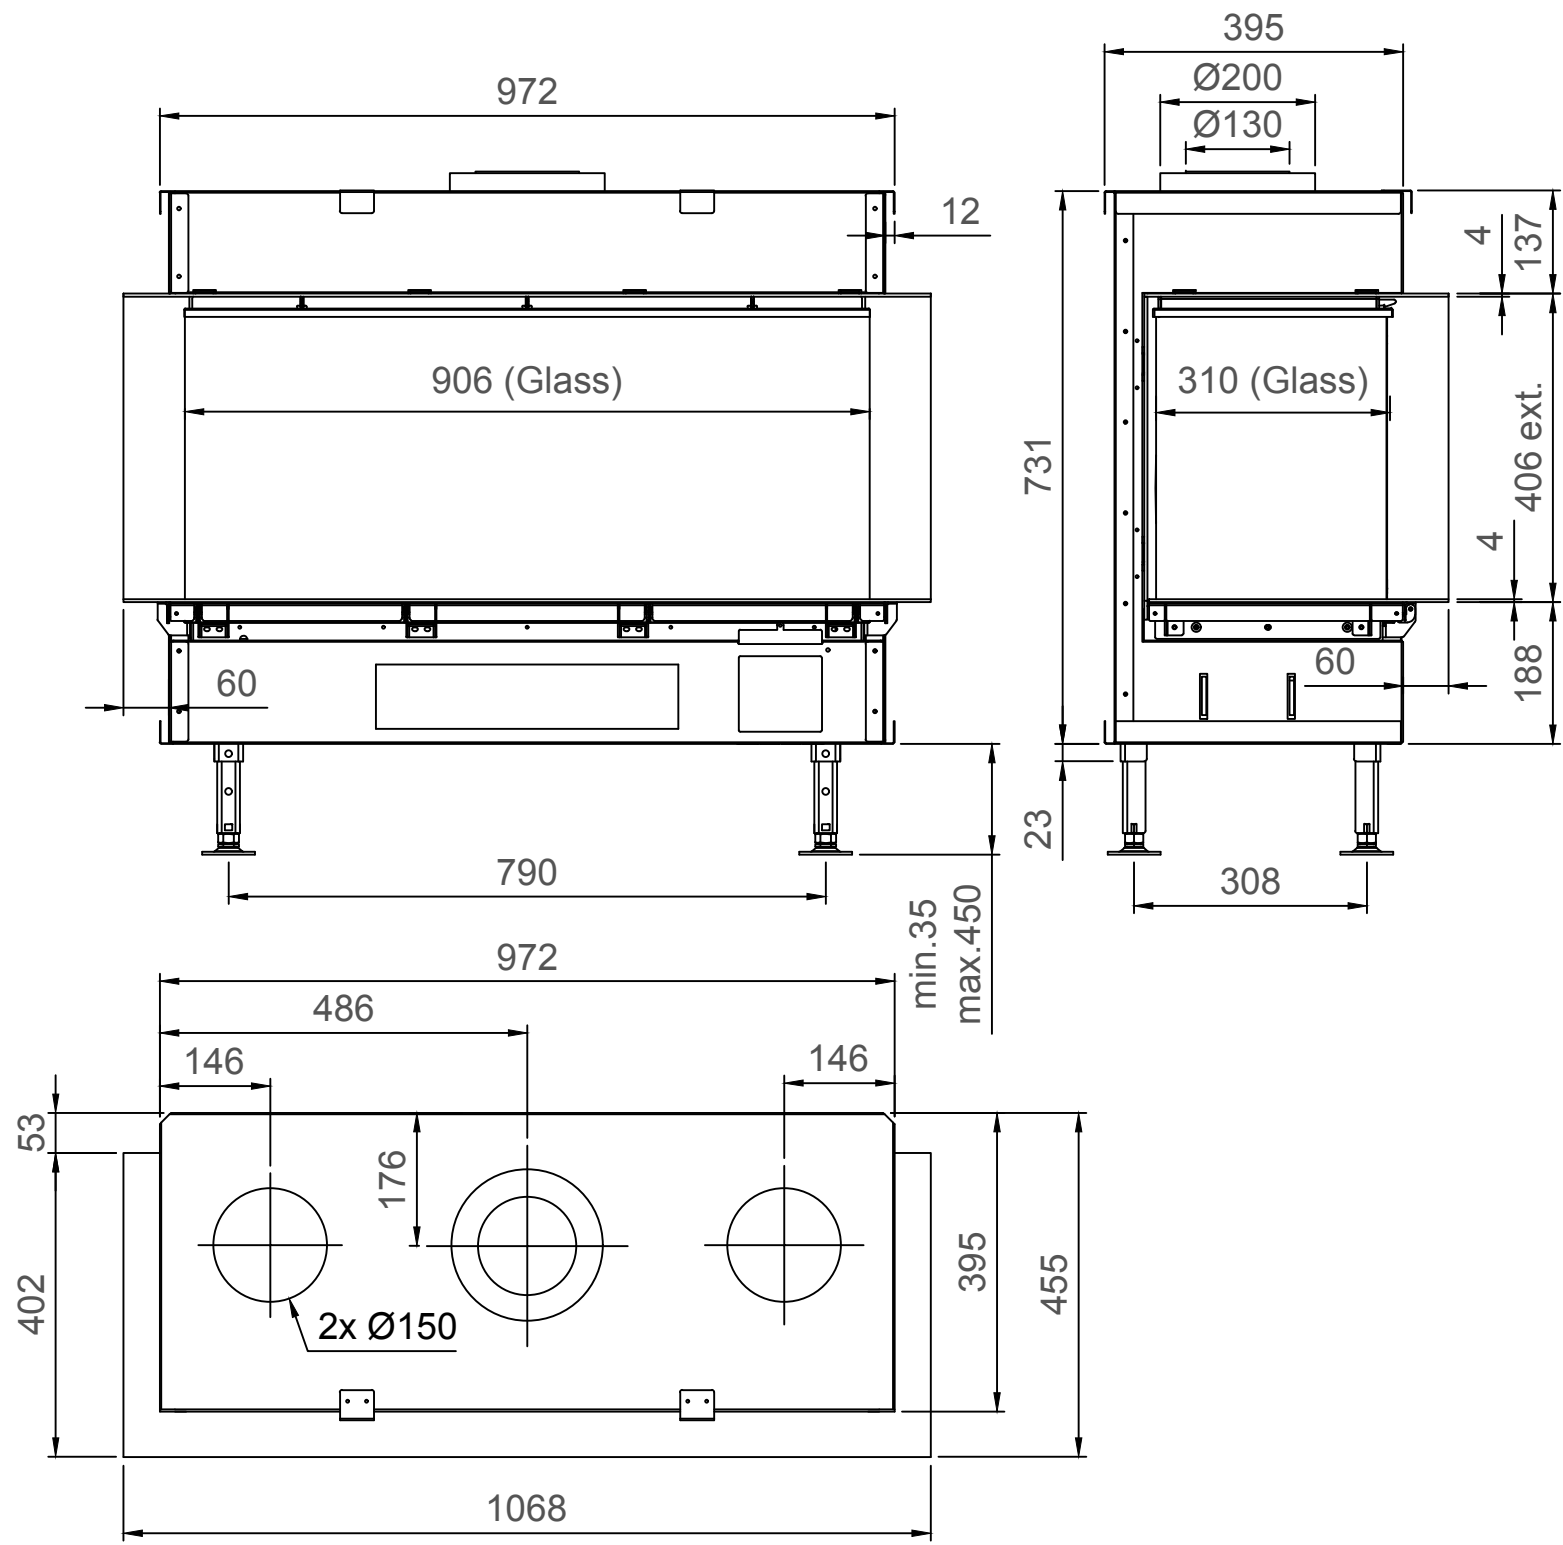

Luna Diamond 1000DC Gas/Gaz - Type 3 - 60mm

Luna Diamond 1000DC Gas/Gaz - Type 3 - 90mm

Luna Diamond 1000DC Gas/Gaz - Type 4 - 30mm

Luna Diamond 1000DC Gas/Gaz - Type 4 - 60mm

Luna Diamond 1000DC Gas/Gaz - Type 4 - 90mm