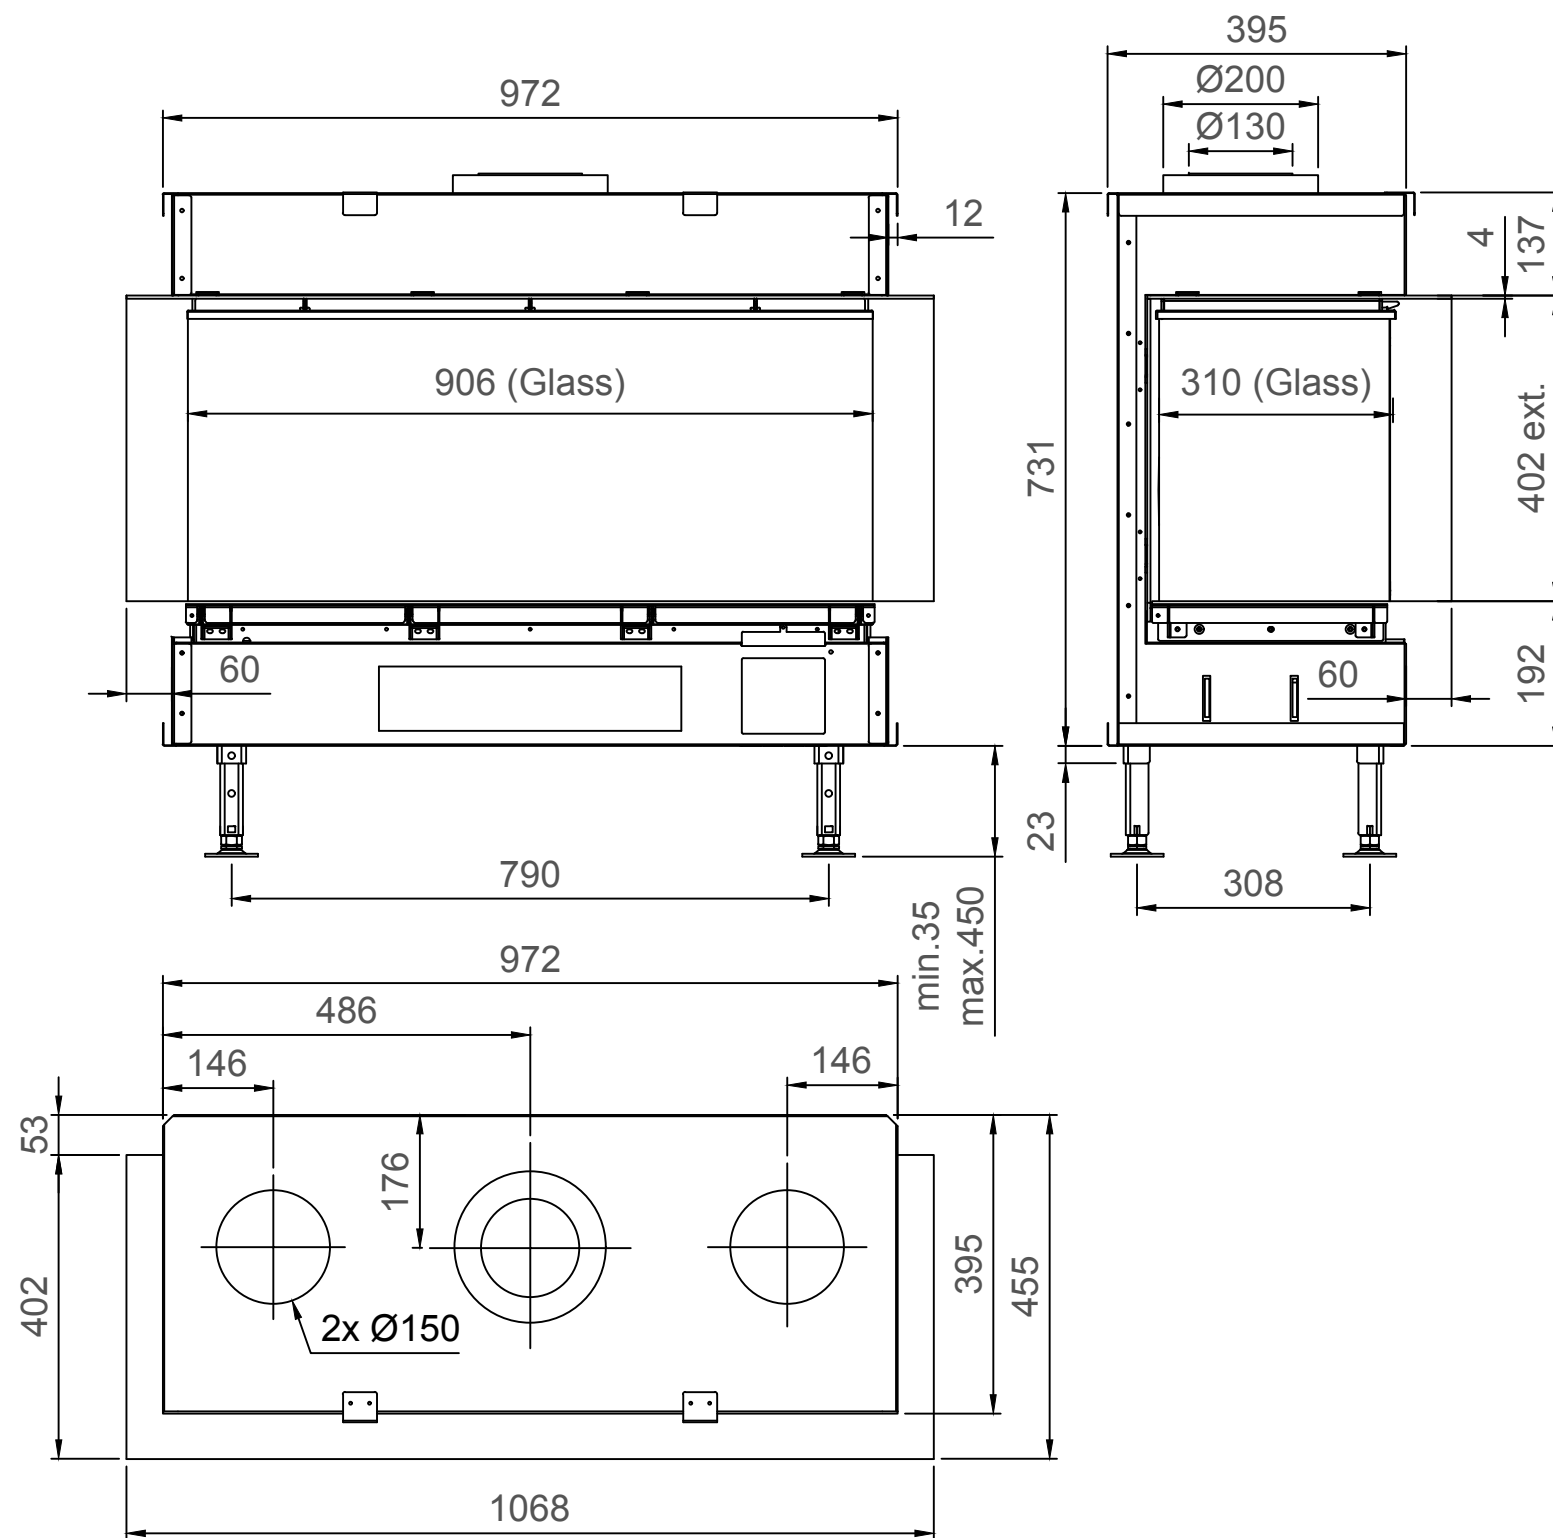

Luna Diamond 1000DC Gas/Gaz - Type 1 - Coverframe

Luna Diamond 1000DC Gas/Gaz - Type 2 - 30mm

Luna Diamond 1000DC Gas/Gaz - Type 2 - 60mm

Luna Diamond 1000DC Gas/Gaz - Type 2 - 90mm

Luna Diamond 1000DC Gas/Gaz - Type 3 - 30mm

Luna Diamond 1000DC Gas/Gaz - Type 3 - 60mm

Luna Diamond 1000DC Gas/Gaz - Type 3 - 90mm

Luna Diamond 1000DC Gas/Gaz - Type 4 - 30mm

Luna Diamond 1000DC Gas/Gaz - Type 4 - 60mm

Luna Diamond 1000DC Gas/Gaz - Type 4 - 90mm