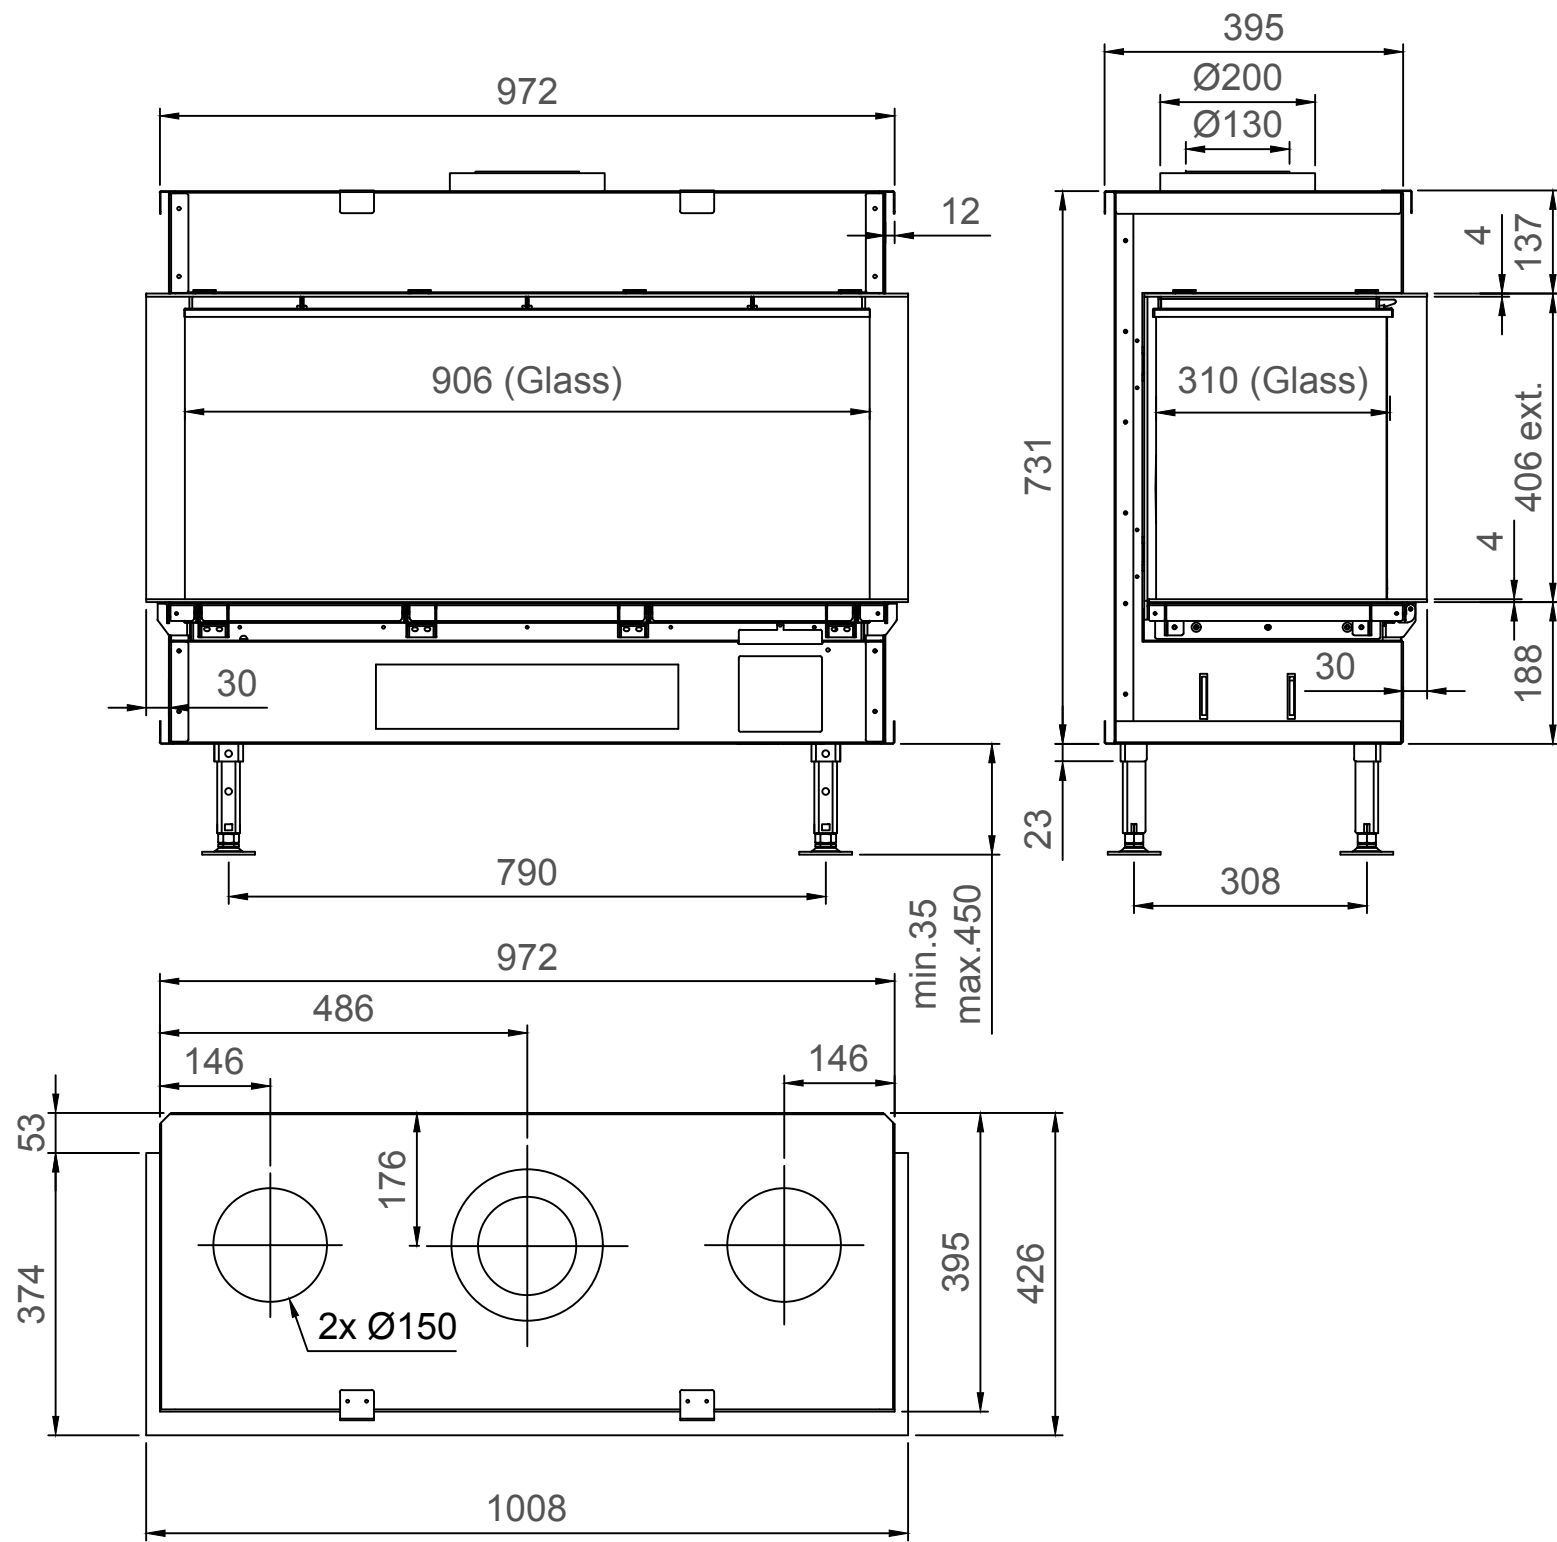

Luna Diamond 1000DC Gas/Gaz - Type 1 - Coverframe

Luna Diamond 1000DC Gas/Gaz - Type 2 - 30mm

Luna Diamond 1000DC Gas/Gaz - Type 2 - 60mm

Luna Diamond 1000DC Gas/Gaz - Type 2 - 90mm

Luna Diamond 1000DC Gas/Gaz - Type 3 - 30mm

Luna Diamond 1000DC Gas/Gaz - Type 3 - 60mm

Luna Diamond 1000DC Gas/Gaz - Type 3 - 90mm

Luna Diamond 1000DC Gas/Gaz - Type 4 - 30mm

Luna Diamond 1000DC Gas/Gaz - Type 4 - 60mm

Luna Diamond 1000DC Gas/Gaz - Type 4 - 90mm