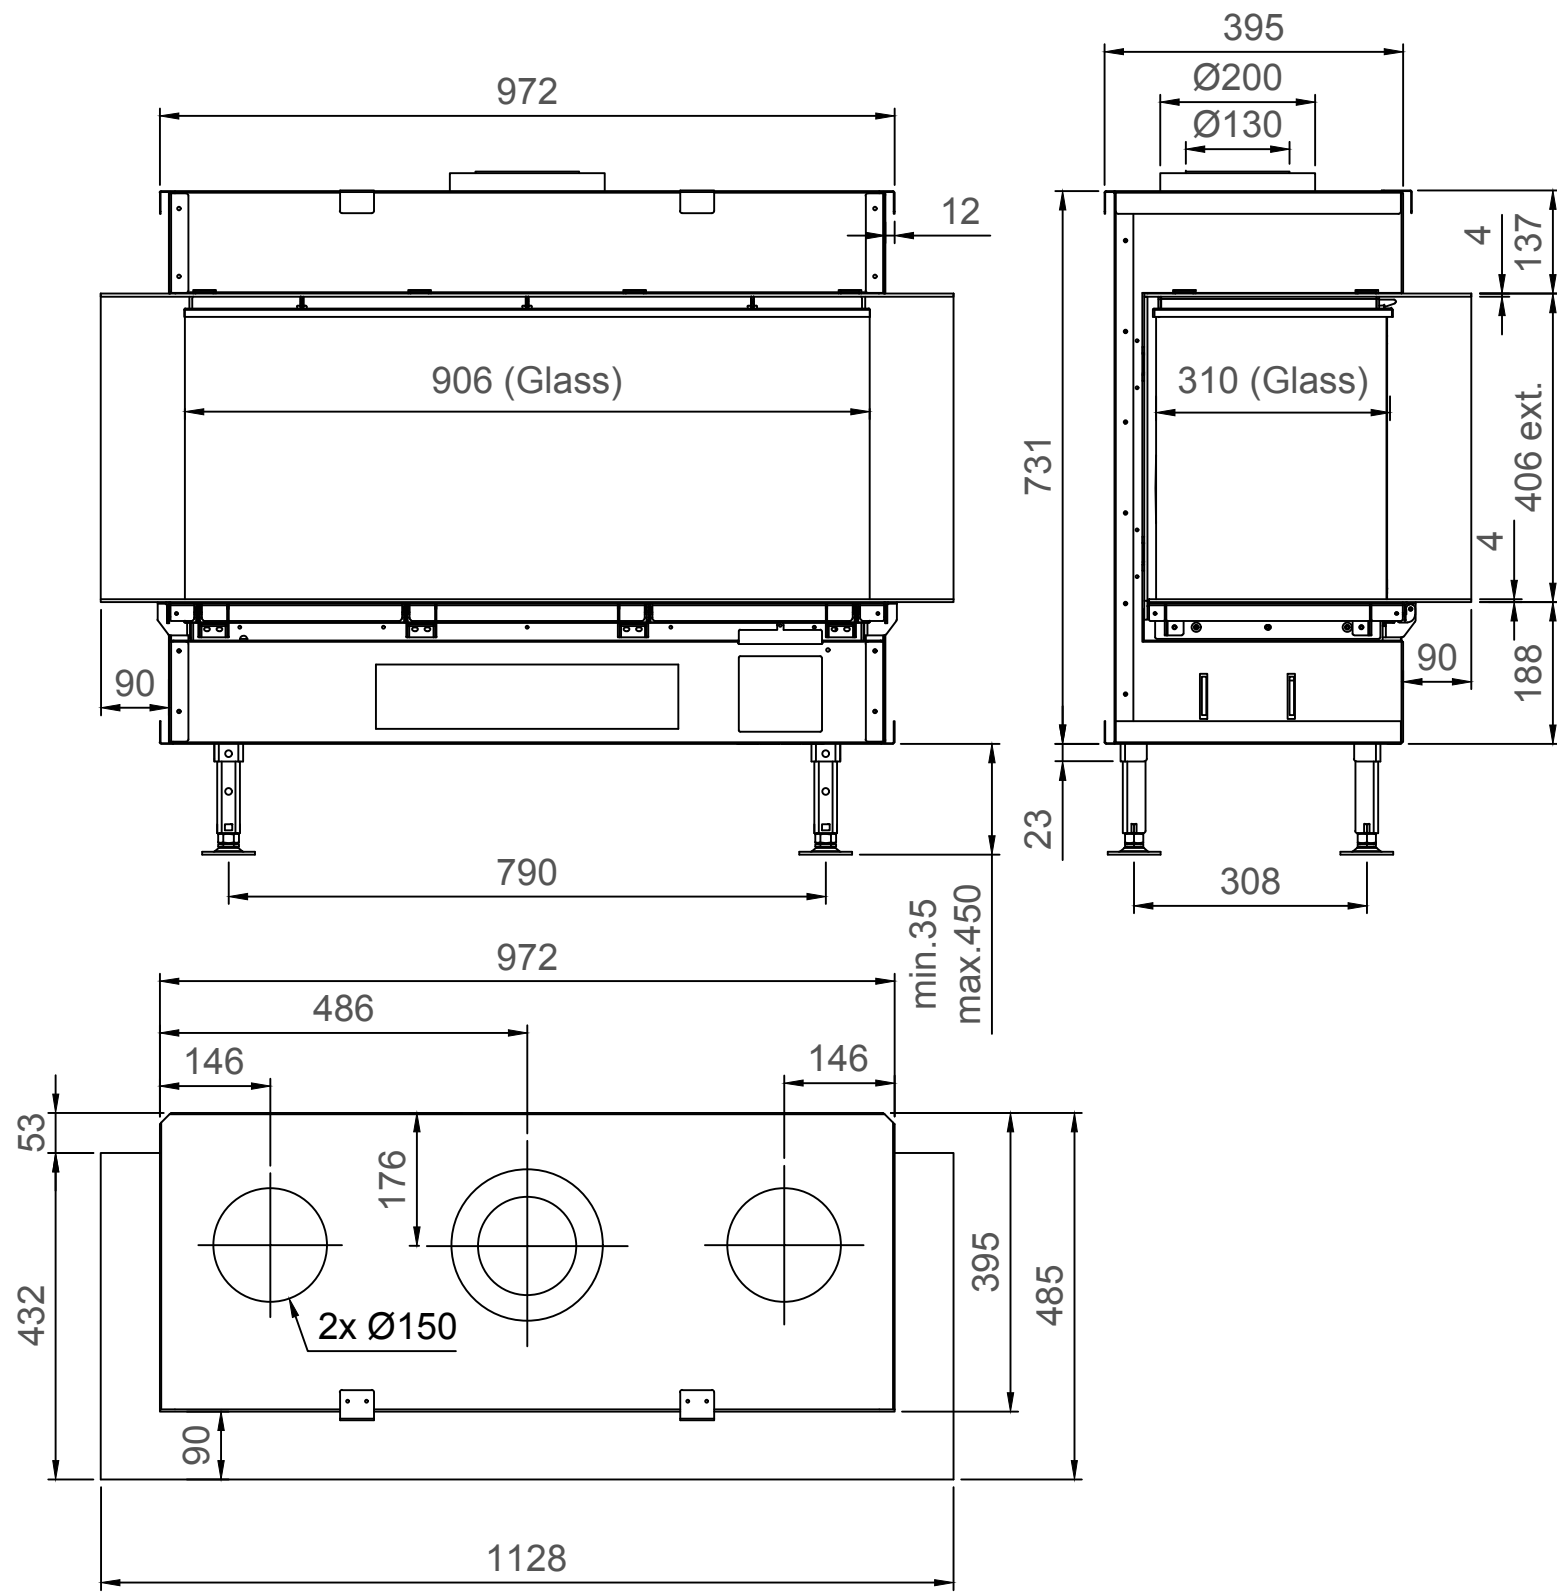

Luna Diamond 1000DC Gas/Gaz - Type 3 - 60mm

Luna Diamond 1000DC Gas/Gaz - Type 3 - 90mm

Luna Diamond 1000DC Gas/Gaz - Type 4 - 30mm

Luna Diamond 1000DC Gas/Gaz - Type 4 - 60mm

Luna Diamond 1000DC Gas/Gaz - Type 4 - 90mm