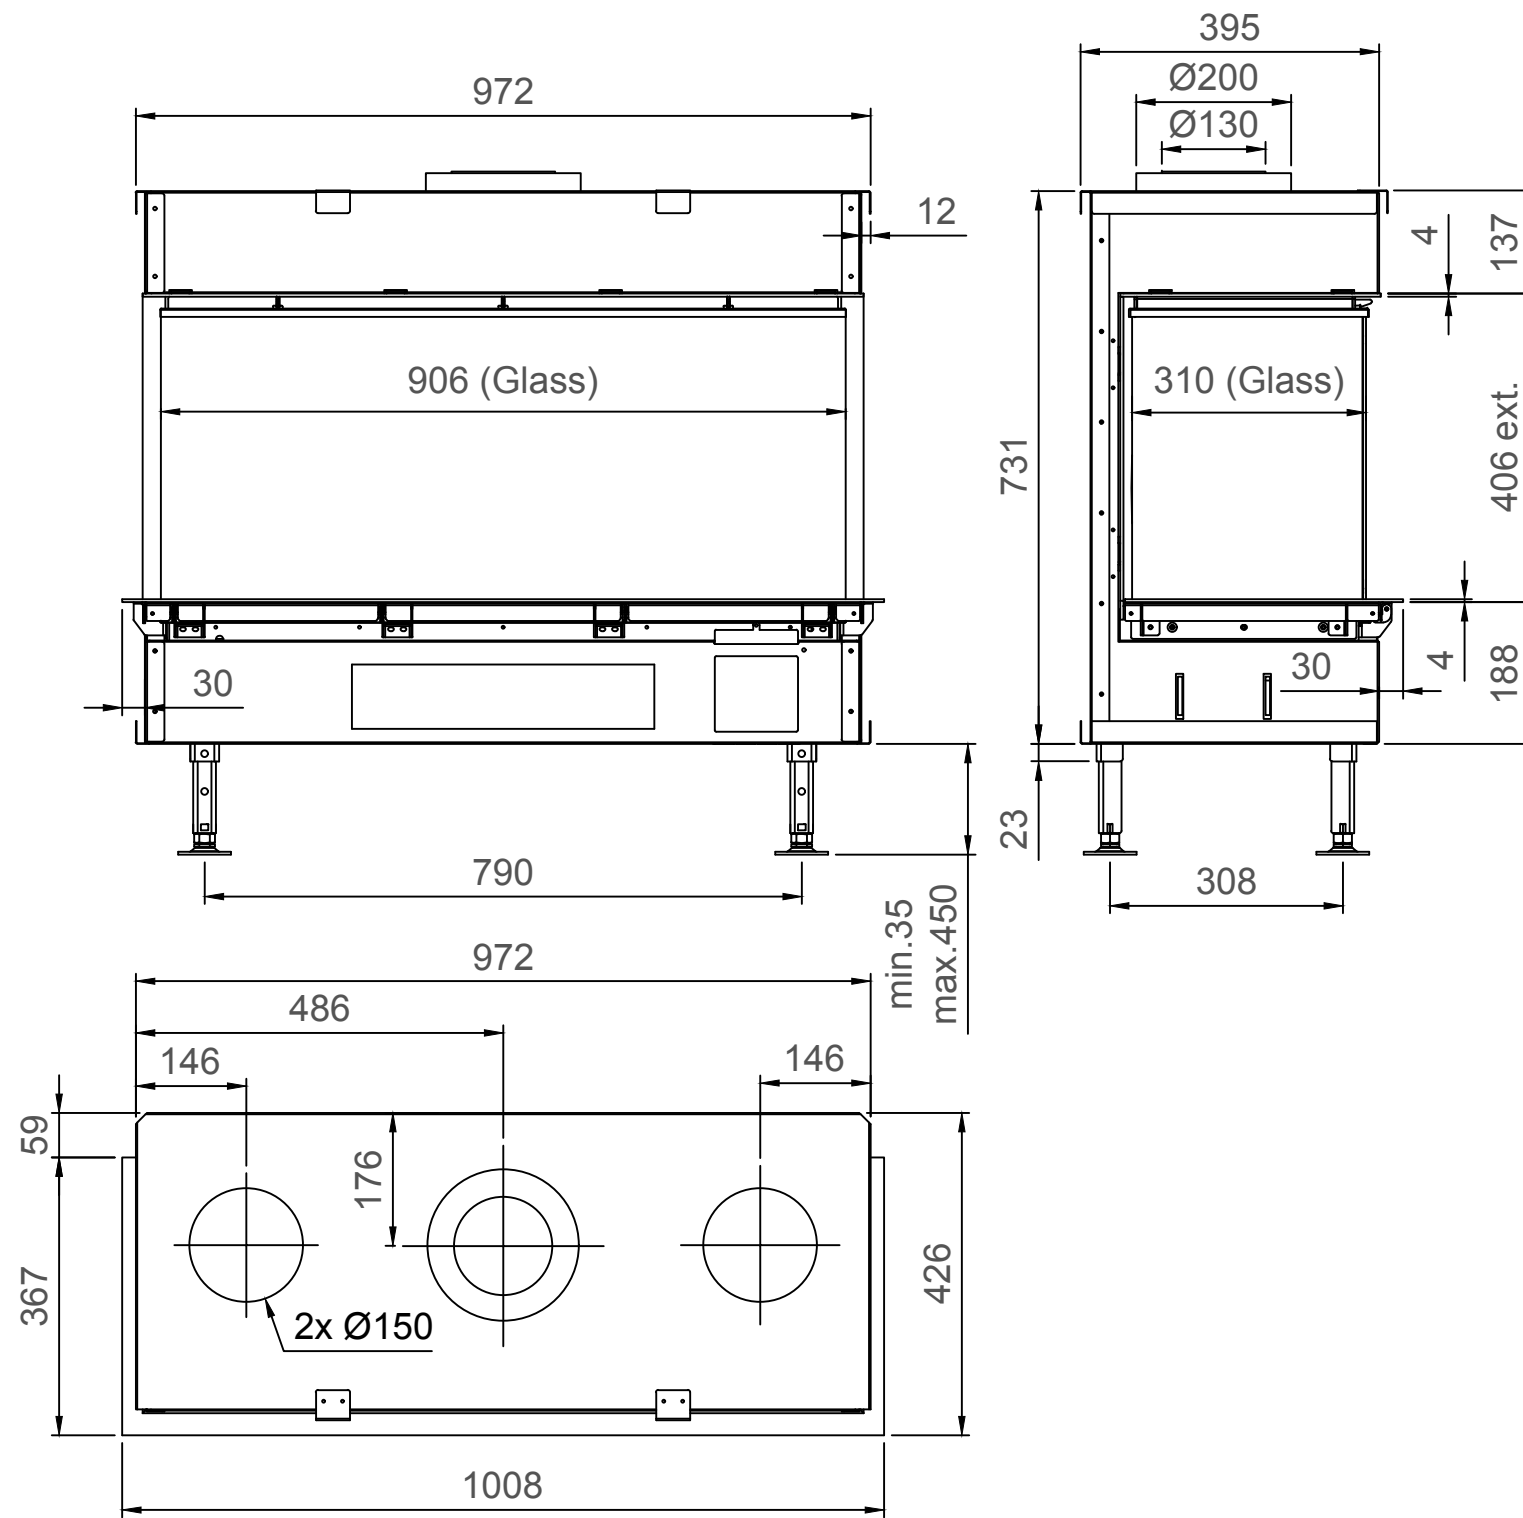

Luna Diamond 1000DC Gas/Gaz - Type 1 - Coverframe

Luna Diamond 1000DC Gas/Gaz - Type 2 - 30mm

Luna Diamond 1000DC Gas/Gaz - Type 2 - 60mm

Luna Diamond 1000DC Gas/Gaz - Type 2 - 90mm

Luna Diamond 1000DC Gas/Gaz - Type 3 - 30mm

Luna Diamond 1000DC Gas/Gaz - Type 3 - 60mm

Luna Diamond 1000DC Gas/Gaz - Type 3 - 90mm

Luna Diamond 1000DC Gas/Gaz - Type 4 - 30mm

Luna Diamond 1000DC Gas/Gaz - Type 4 - 60mm

Luna Diamond 1000DC Gas/Gaz - Type 4 - 90mm