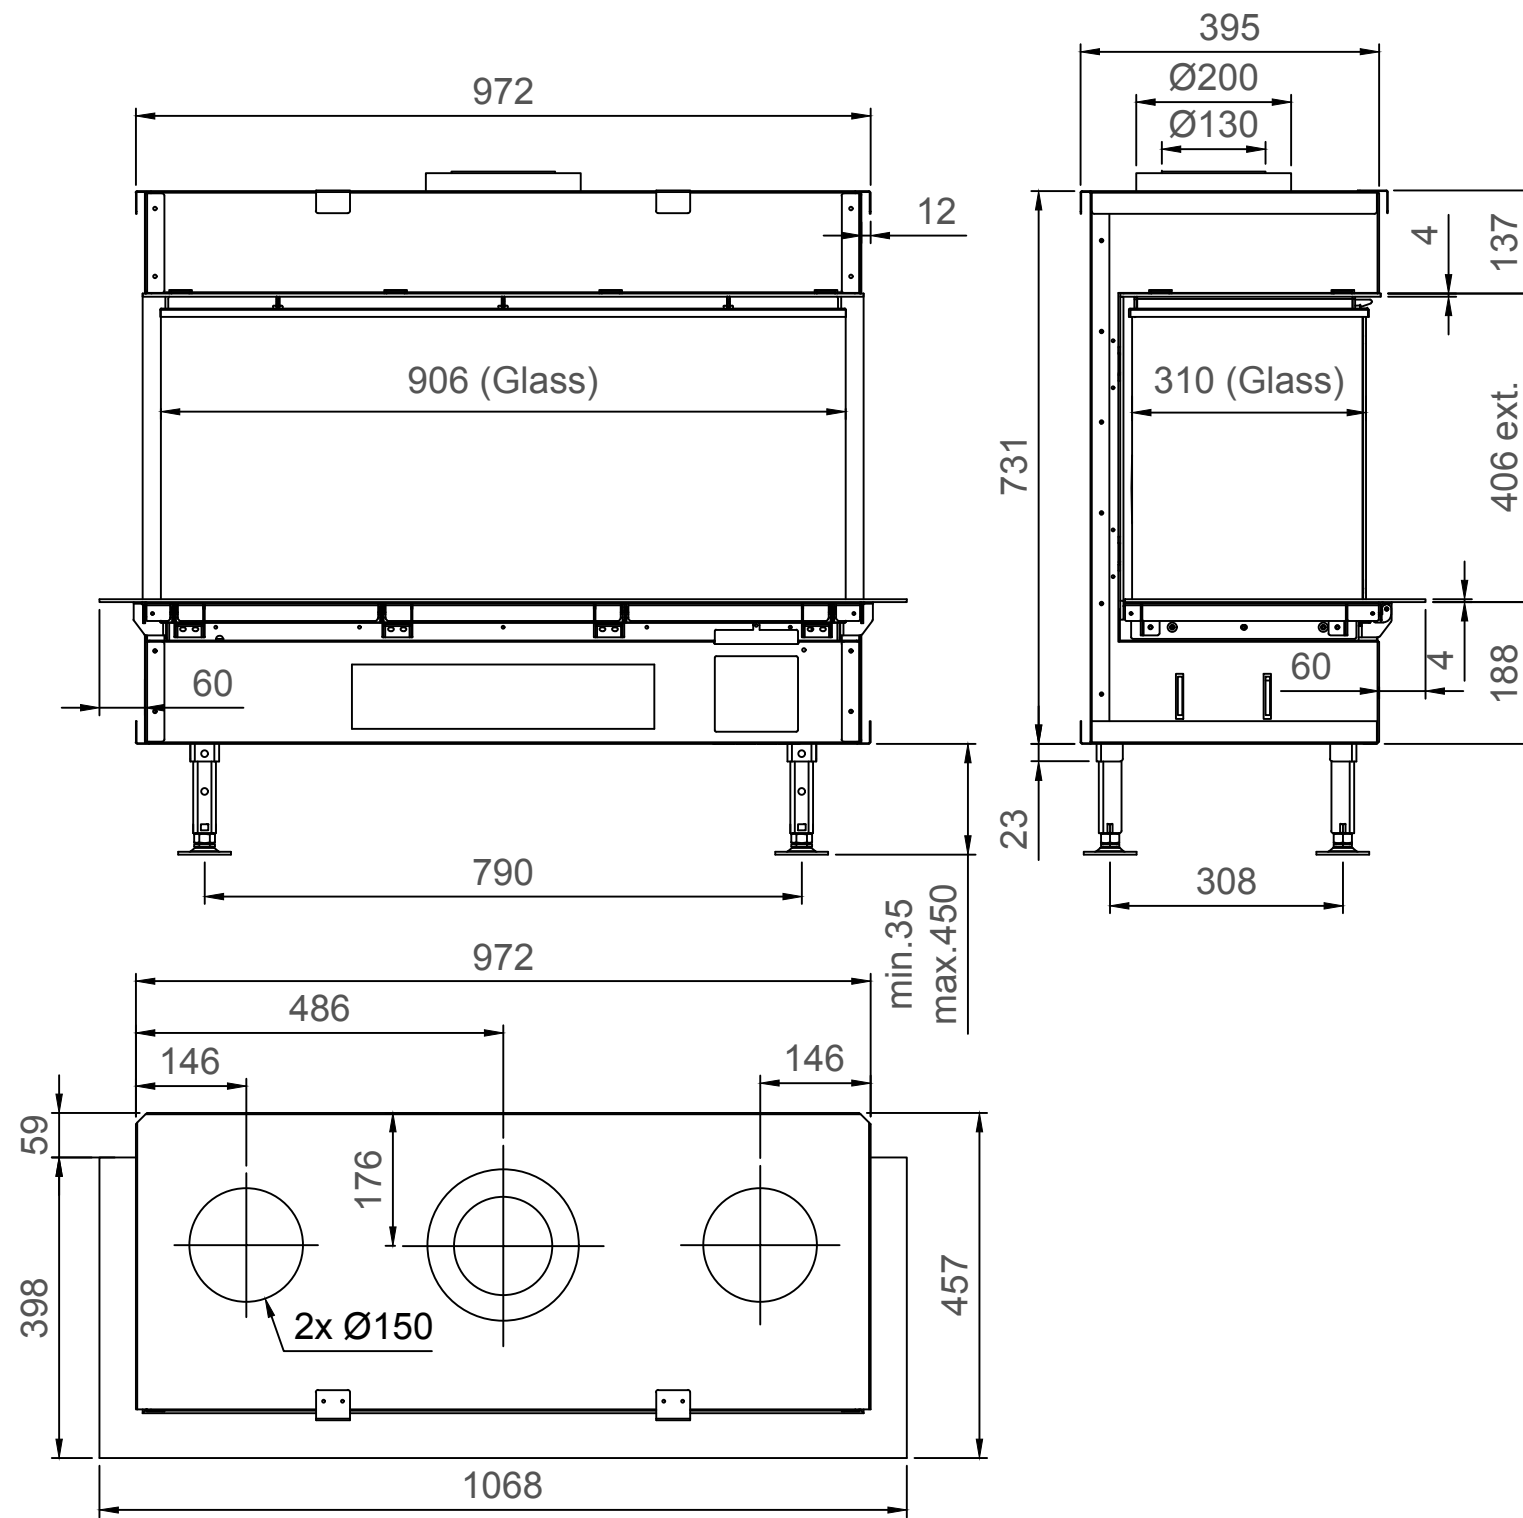

Luna Diamond 1000DC Gas/Gaz - Type 1 - Coverframe

Luna Diamond 1000DC Gas/Gaz - Type 2 - 30mm

Luna Diamond 1000DC Gas/Gaz - Type 2 - 60mm

Luna Diamond 1000DC Gas/Gaz - Type 2 - 90mm

Luna Diamond 1000DC Gas/Gaz - Type 3 - 30mm

Luna Diamond 1000DC Gas/Gaz - Type 3 - 60mm

Luna Diamond 1000DC Gas/Gaz - Type 3 - 90mm

Luna Diamond 1000DC Gas/Gaz - Type 4 - 30mm

Luna Diamond 1000DC Gas/Gaz - Type 4 - 60mm

Luna Diamond 1000DC Gas/Gaz - Type 4 - 90mm