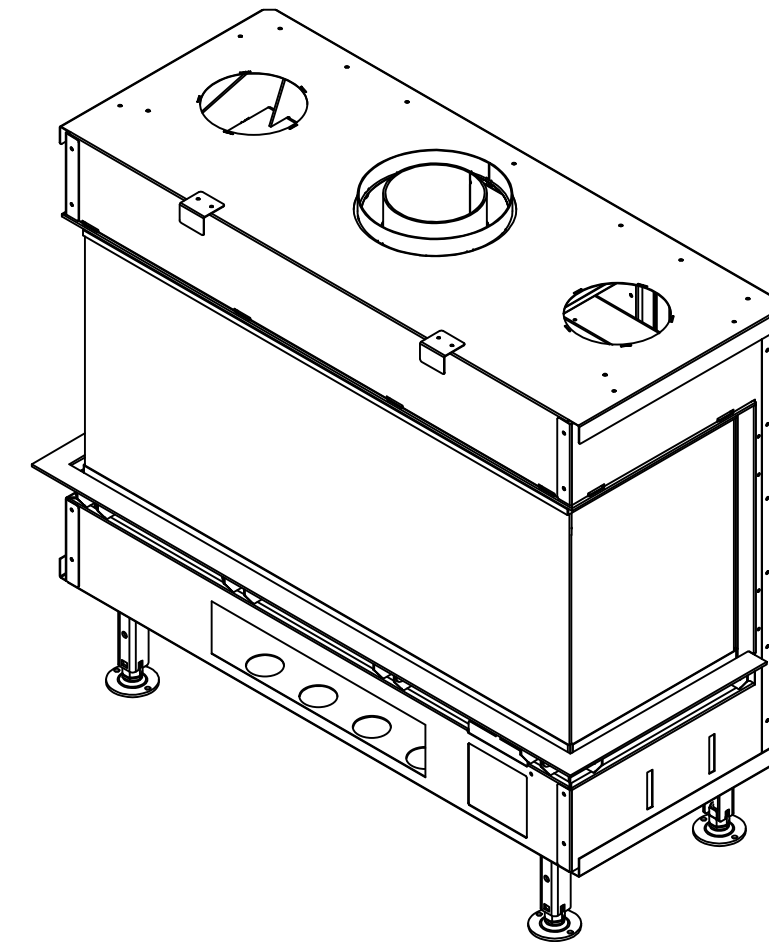

Luna Diamond 1000DC Gas/Gaz - Type 1 - Coverframe

Luna Diamond 1000DC Gas/Gaz - Type 2 - 30mm

Luna Diamond 1000DC Gas/Gaz - Type 2 - 60mm

Luna Diamond 1000DC Gas/Gaz - Type 2 - 90mm

Luna Diamond 1000DC Gas/Gaz - Type 3 - 30mm

Luna Diamond 1000DC Gas/Gaz - Type 3 - 60mm

Luna Diamond 1000DC Gas/Gaz - Type 3 - 90mm

Luna Diamond 1000DC Gas/Gaz - Type 4 - 30mm

Luna Diamond 1000DC Gas/Gaz - Type 4 - 60mm

Luna Diamond 1000DC Gas/Gaz - Type 4 - 90mm