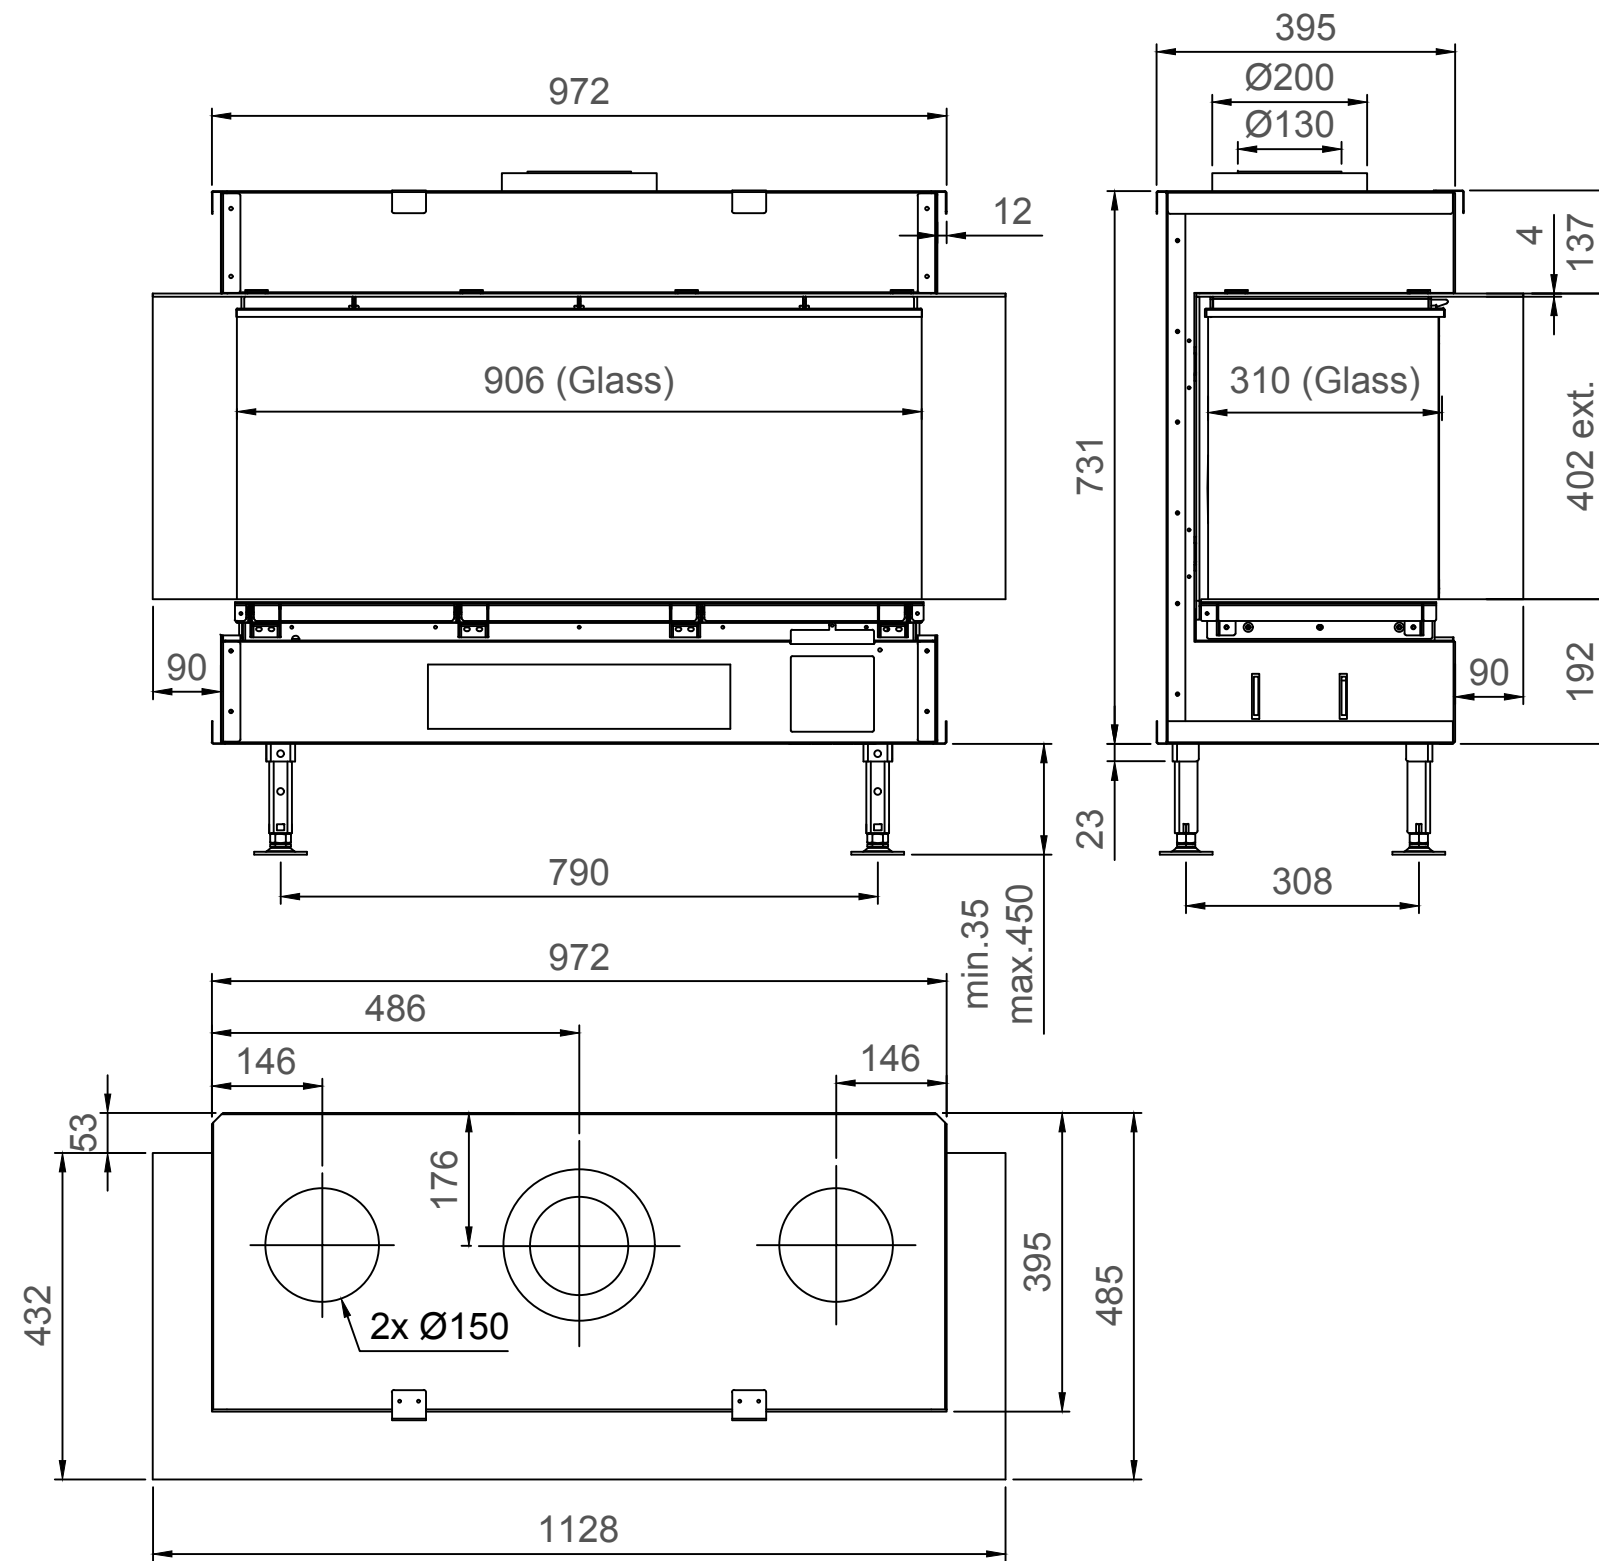

Luna Diamond 1000DC Gas/Gaz - Type 1 - Coverframe

Luna Diamond 1000DC Gas/Gaz - Type 2 - 30mm

Luna Diamond 1000DC Gas/Gaz - Type 2 - 60mm

Luna Diamond 1000DC Gas/Gaz - Type 2 - 90mm

Luna Diamond 1000DC Gas/Gaz - Type 3 - 30mm

Luna Diamond 1000DC Gas/Gaz - Type 3 - 60mm

Luna Diamond 1000DC Gas/Gaz - Type 3 - 90mm

Luna Diamond 1000DC Gas/Gaz - Type 4 - 30mm

Luna Diamond 1000DC Gas/Gaz - Type 4 - 60mm

Luna Diamond 1000DC Gas/Gaz - Type 4 - 90mm