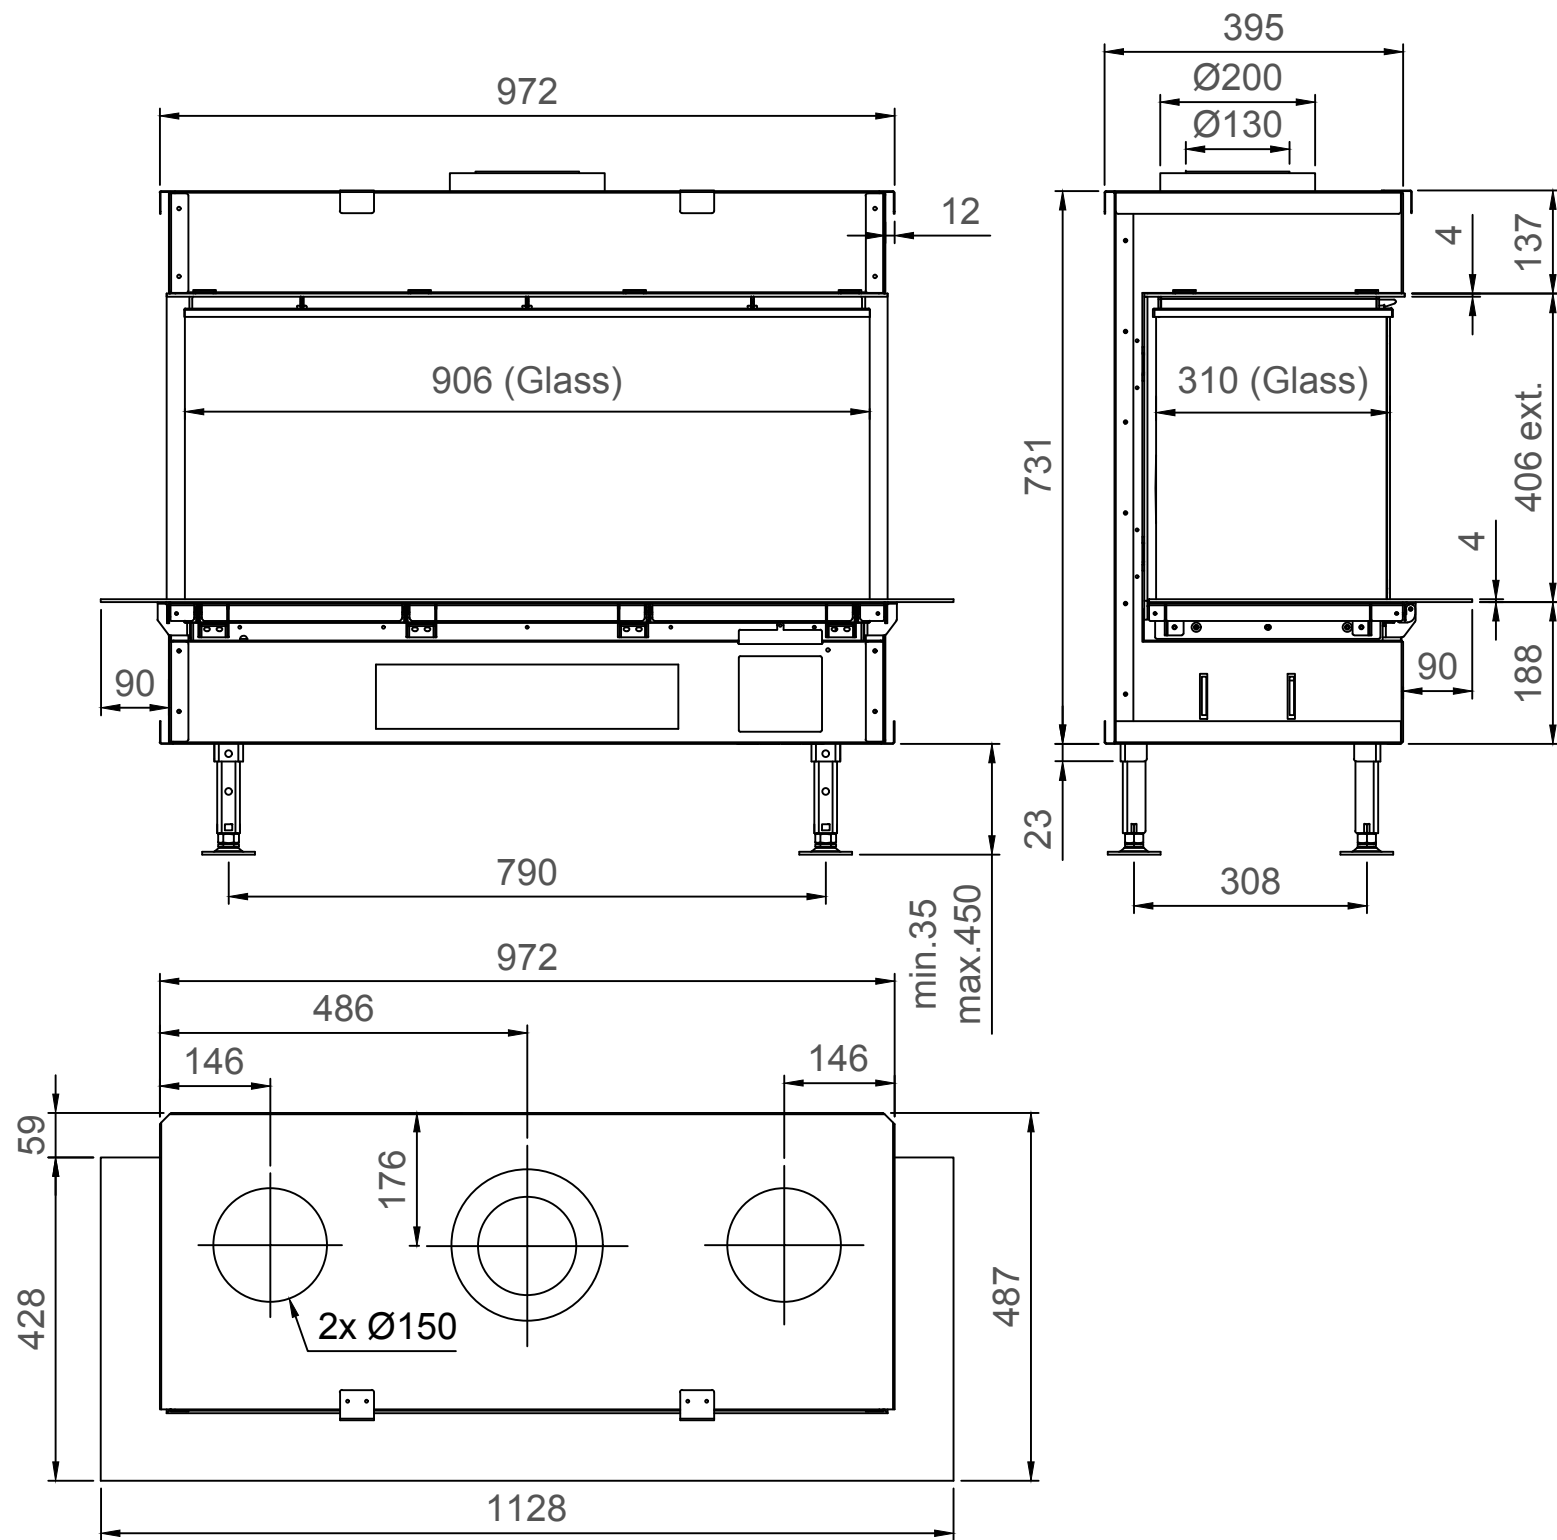

Luna Diamond 1000DC Gas/Gaz - Type 1 - Coverframe

Luna Diamond 1000DC Gas/Gaz - Type 2 - 30mm

Luna Diamond 1000DC Gas/Gaz - Type 2 - 60mm

Luna Diamond 1000DC Gas/Gaz - Type 2 - 90mm

Luna Diamond 1000DC Gas/Gaz - Type 3 - 30mm

Luna Diamond 1000DC Gas/Gaz - Type 3 - 60mm

Luna Diamond 1000DC Gas/Gaz - Type 3 - 90mm

Luna Diamond 1000DC Gas/Gaz - Type 4 - 30mm

Luna Diamond 1000DC Gas/Gaz - Type 4 - 60mm

Luna Diamond 1000DC Gas/Gaz - Type 4 - 90mm