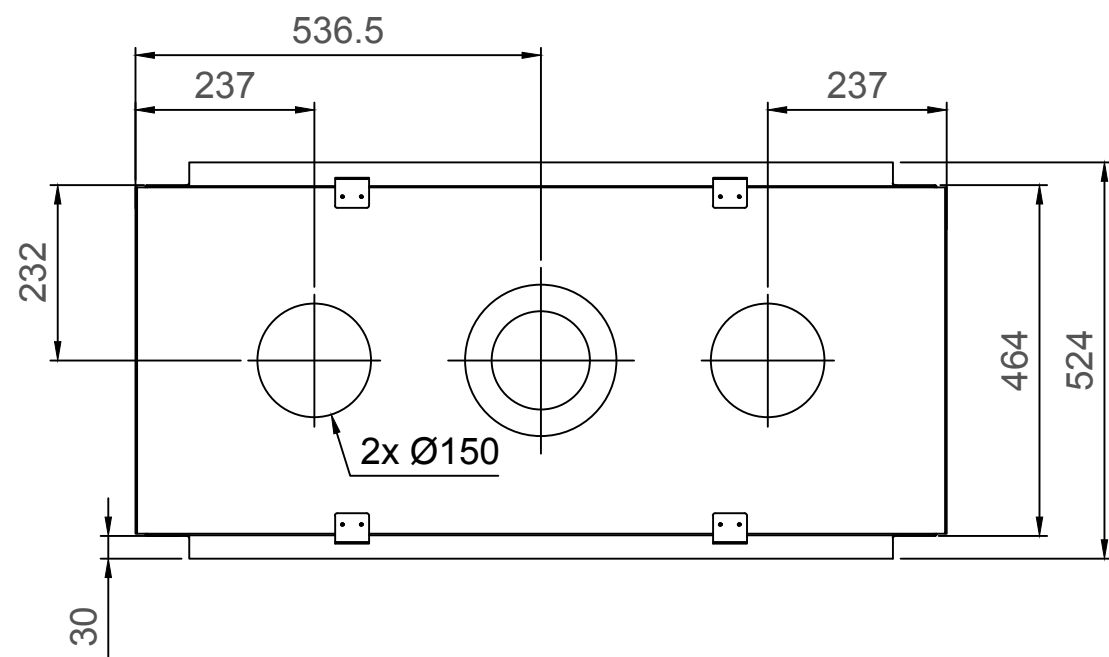

Luna Diamond 1000DH Gas/Gaz - Type 1 - Coverframe

Luna Diamond 1000DH Gas/Gaz - Type 2 - 30mm

Luna Diamond 1000DH Gas/Gaz - Type 2 - 60mm

Luna Diamond 1000DH Gas/Gaz - Type 2 - 90mm

Luna Diamond 1000DH Gas/Gaz - Type 3 - 30mm

Luna Diamond 1000DH Gas/Gaz - Type 3 - 60mm

Luna Diamond 1000DH Gas/Gaz - Type 3 - 90mm

Luna Diamond 1000DH Gas/Gaz - Type 4 - 30mm

Luna Diamond 1000DH Gas/Gaz - Type 4 - 60mm

Luna Diamond 1000DH Gas/Gaz - Type 4 - 90mm