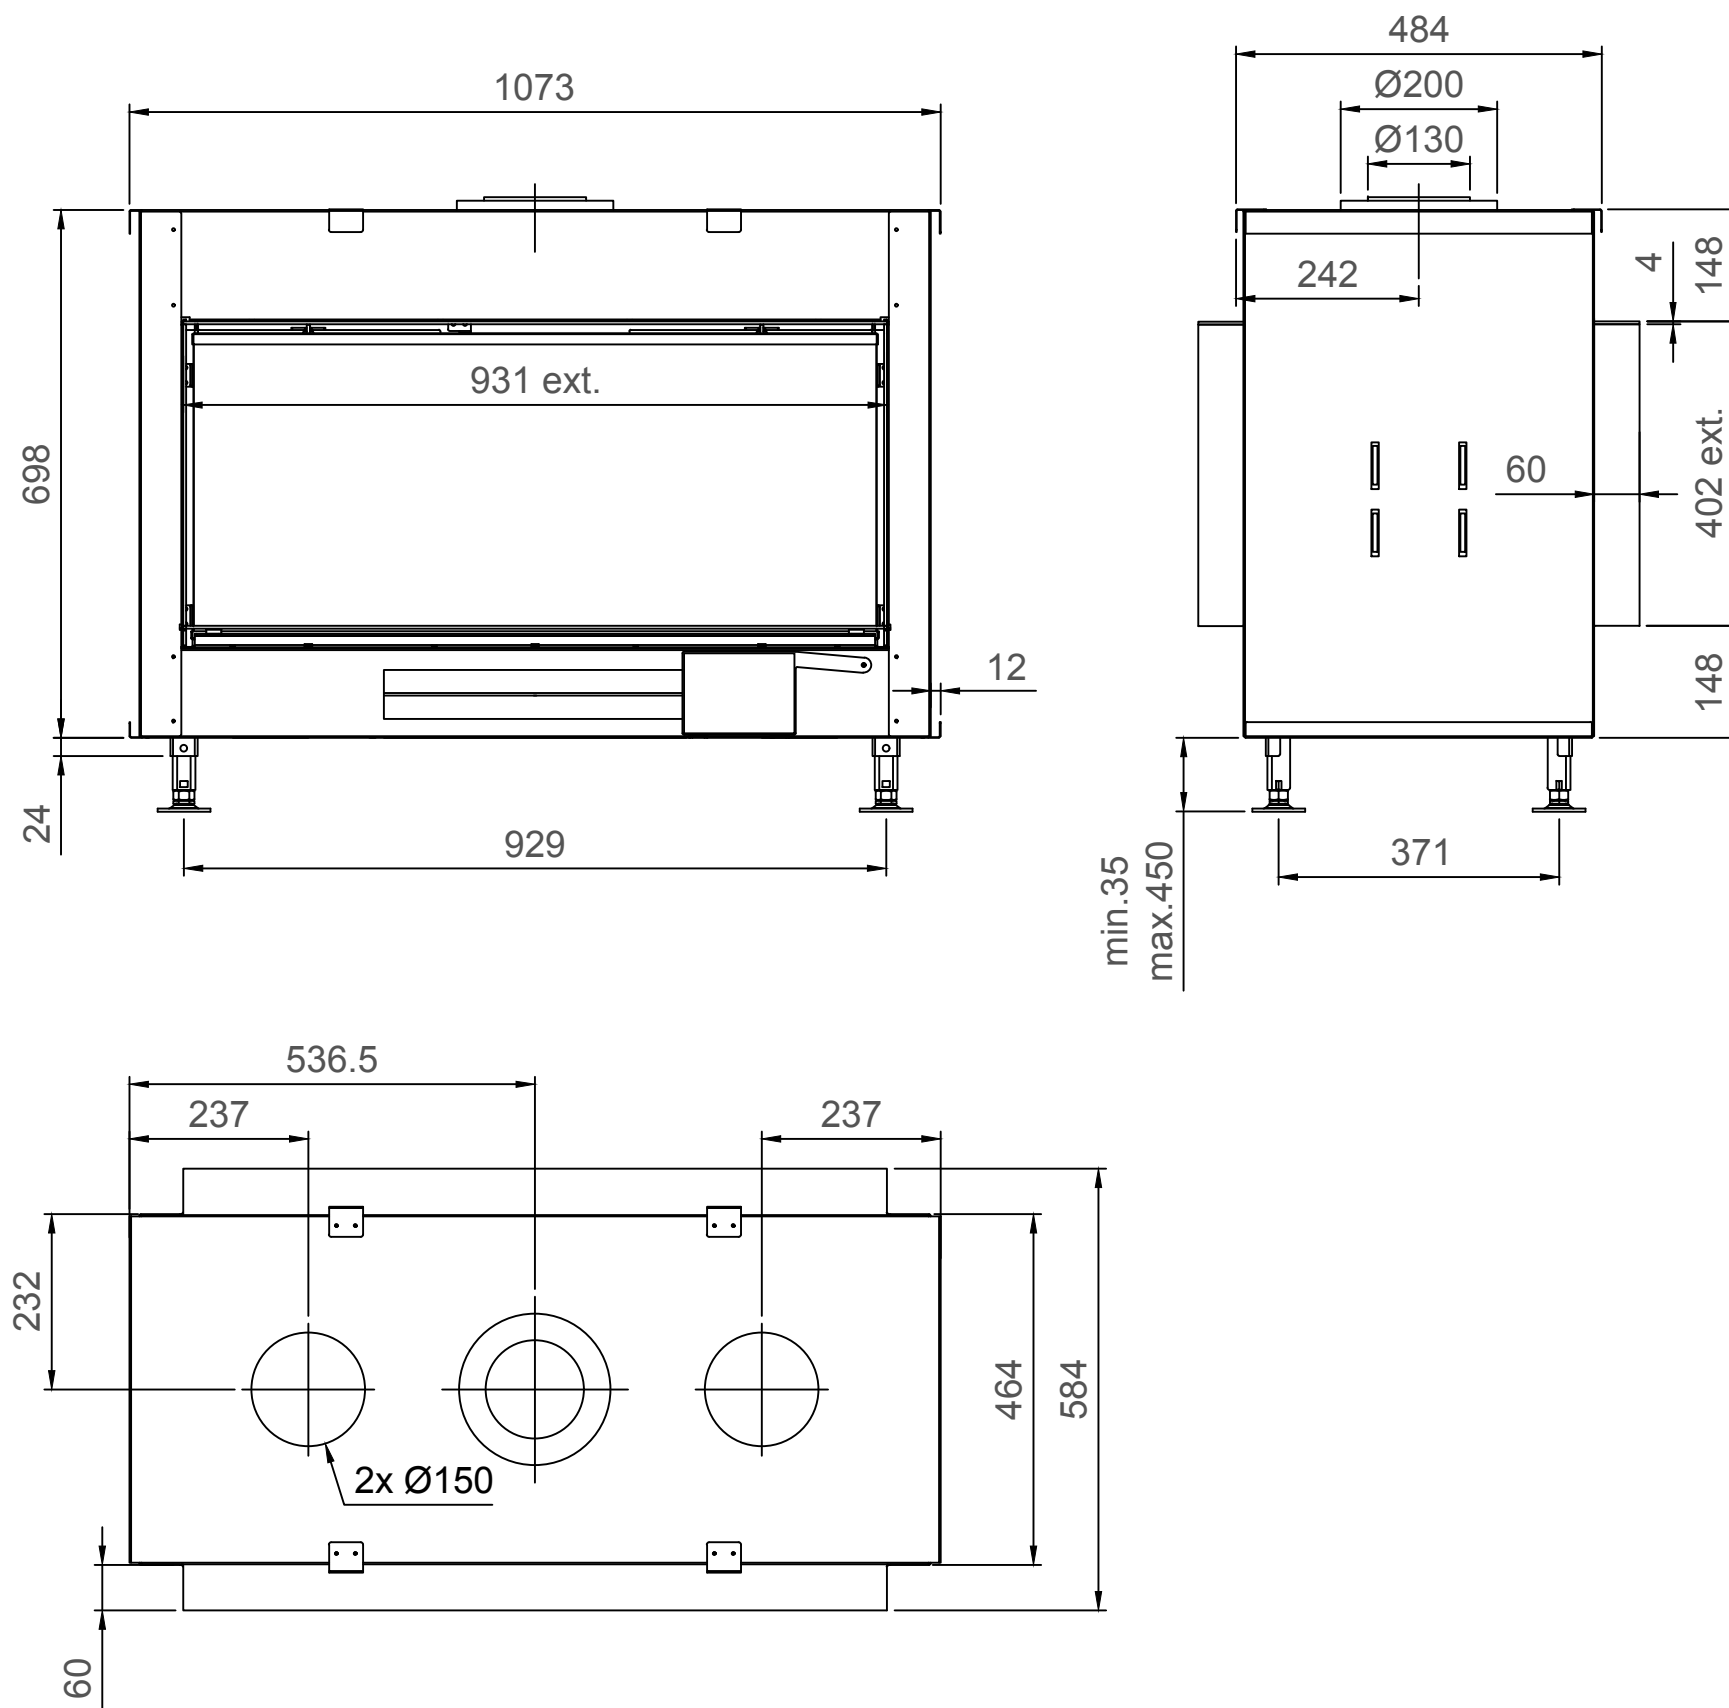

Luna Diamond 1000DH Gas/Gaz - Type 1 - Coverframe

Luna Diamond 1000DH Gas/Gaz - Type 2 - 30mm

Luna Diamond 1000DH Gas/Gaz - Type 2 - 60mm

Luna Diamond 1000DH Gas/Gaz - Type 2 - 90mm

Luna Diamond 1000DH Gas/Gaz - Type 3 - 30mm

Luna Diamond 1000DH Gas/Gaz - Type 3 - 60mm

Luna Diamond 1000DH Gas/Gaz - Type 3 - 90mm

Luna Diamond 1000DH Gas/Gaz - Type 4 - 30mm

Luna Diamond 1000DH Gas/Gaz - Type 4 - 60mm

Luna Diamond 1000DH Gas/Gaz - Type 4 - 90mm