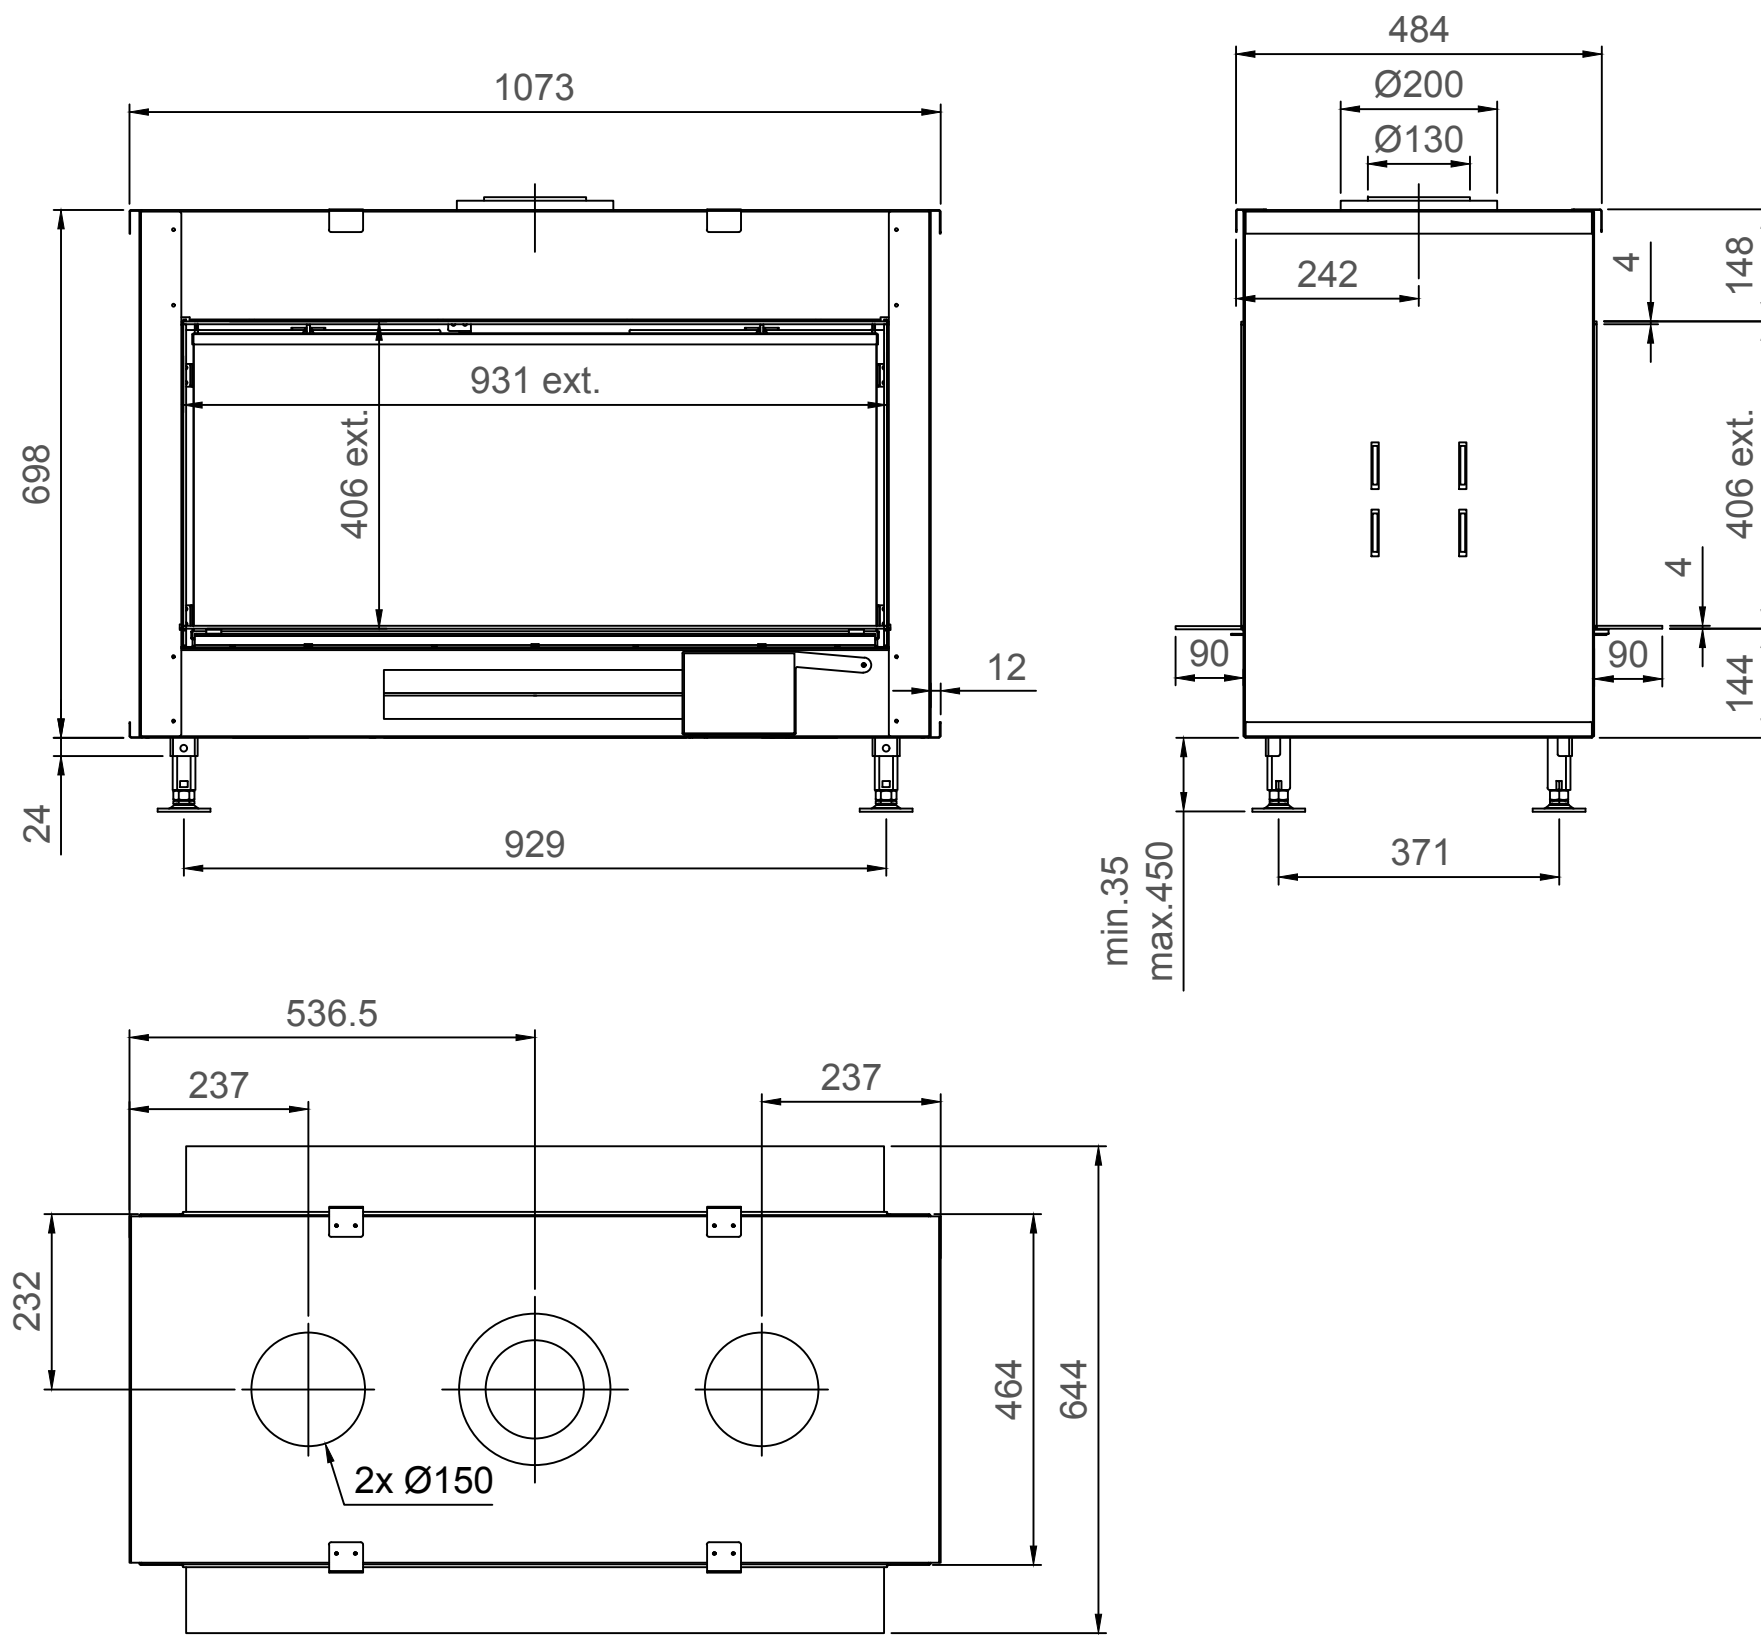

Luna Diamond 1000DH Gas/Gaz - Type 1 - Coverframe

Luna Diamond 1000DH Gas/Gaz - Type 2 - 30mm

Luna Diamond 1000DH Gas/Gaz - Type 2 - 60mm

Luna Diamond 1000DH Gas/Gaz - Type 2 - 90mm

Luna Diamond 1000DH Gas/Gaz - Type 3 - 30mm

Luna Diamond 1000DH Gas/Gaz - Type 3 - 60mm

Luna Diamond 1000DH Gas/Gaz - Type 3 - 90mm

Luna Diamond 1000DH Gas/Gaz - Type 4 - 30mm

Luna Diamond 1000DH Gas/Gaz - Type 4 - 60mm

Luna Diamond 1000DH Gas/Gaz - Type 4 - 90mm