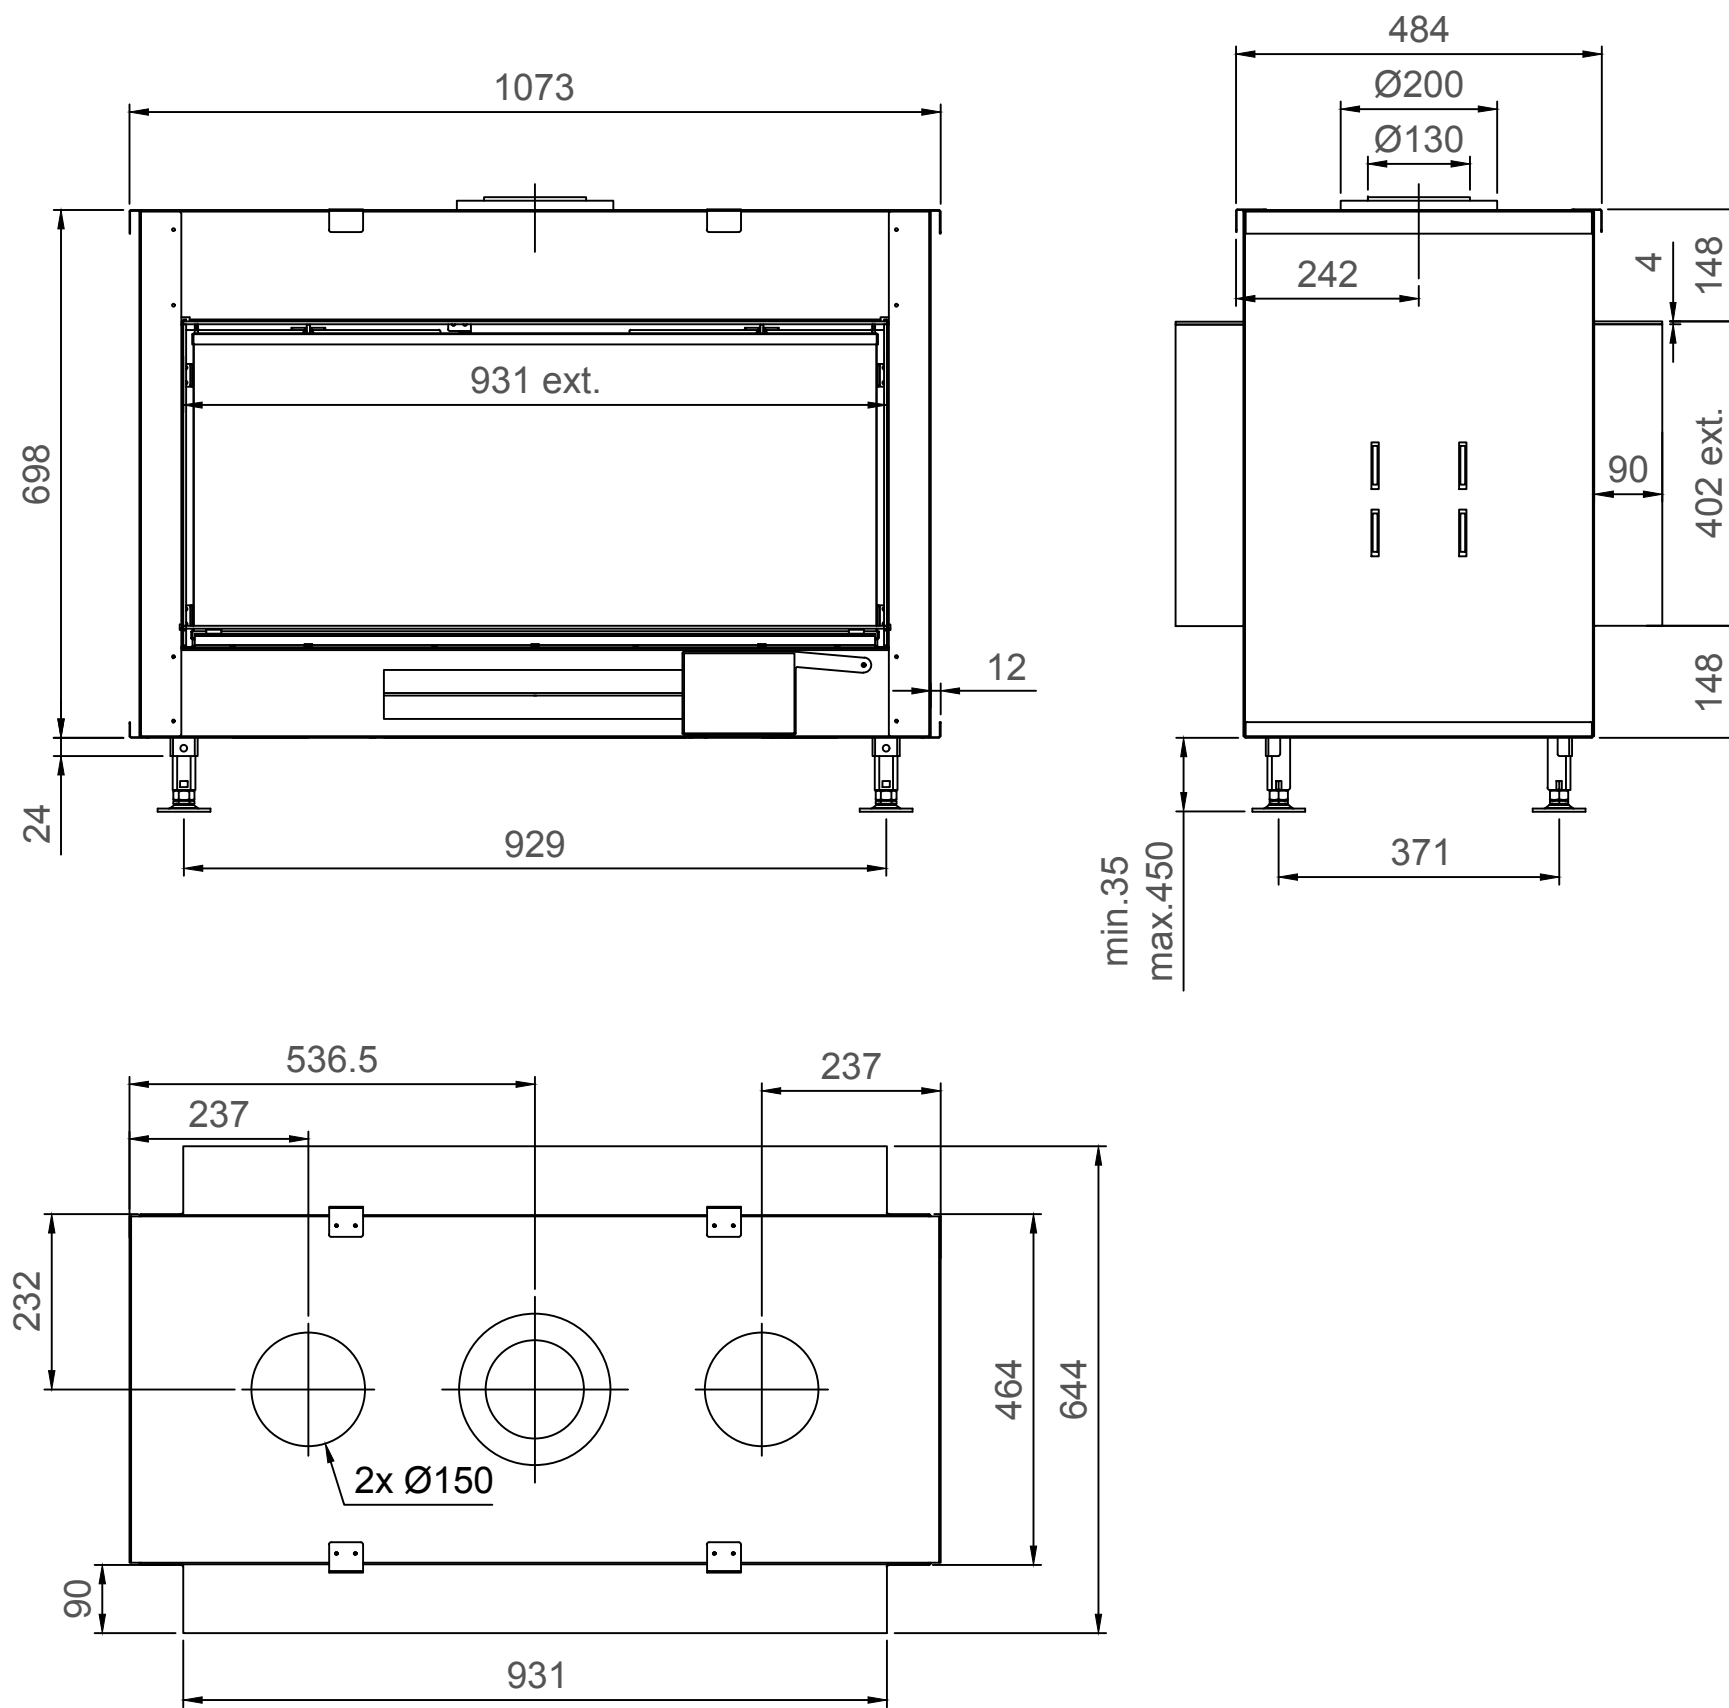

Luna Diamond 1000DH Gas/Gaz - Type 1 - Coverframe

Luna Diamond 1000DH Gas/Gaz - Type 2 - 30mm

Luna Diamond 1000DH Gas/Gaz - Type 2 - 60mm

Luna Diamond 1000DH Gas/Gaz - Type 2 - 90mm

Luna Diamond 1000DH Gas/Gaz - Type 3 - 30mm

Luna Diamond 1000DH Gas/Gaz - Type 3 - 60mm

Luna Diamond 1000DH Gas/Gaz - Type 3 - 90mm

Luna Diamond 1000DH Gas/Gaz - Type 4 - 30mm

Luna Diamond 1000DH Gas/Gaz - Type 4 - 60mm

Luna Diamond 1000DH Gas/Gaz - Type 4 - 90mm