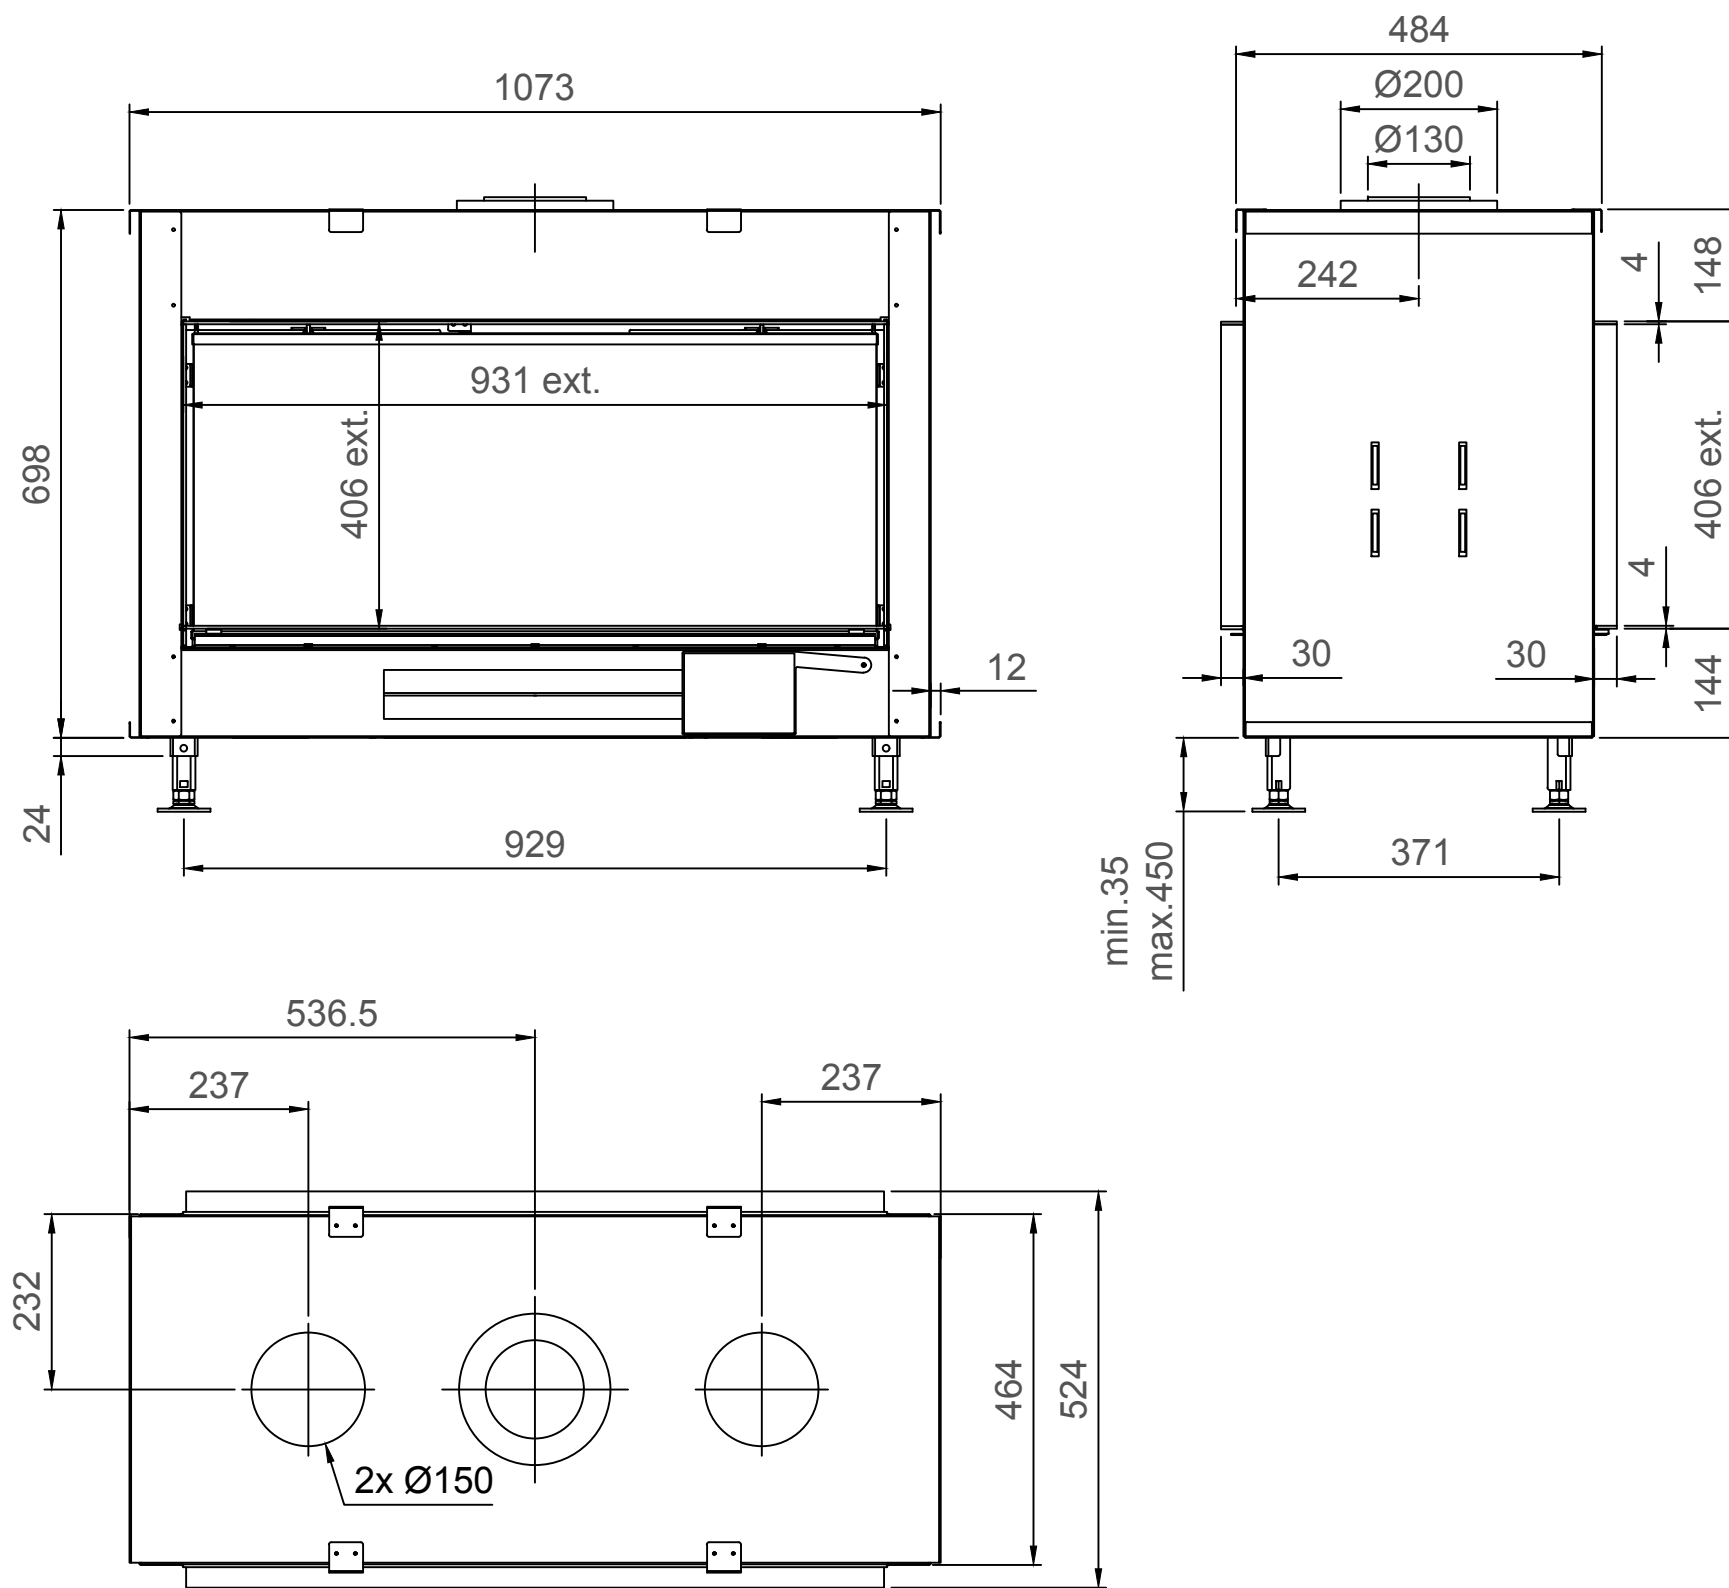

Luna Diamond 1000DH Gas/Gaz - Type 1 - Coverframe

Luna Diamond 1000DH Gas/Gaz - Type 2 - 30mm

Luna Diamond 1000DH Gas/Gaz - Type 2 - 60mm

Luna Diamond 1000DH Gas/Gaz - Type 2 - 90mm

Luna Diamond 1000DH Gas/Gaz - Type 3 - 30mm

Luna Diamond 1000DH Gas/Gaz - Type 3 - 60mm

Luna Diamond 1000DH Gas/Gaz - Type 3 - 90mm

Luna Diamond 1000DH Gas/Gaz - Type 4 - 30mm

Luna Diamond 1000DH Gas/Gaz - Type 4 - 60mm

Luna Diamond 1000DH Gas/Gaz - Type 4 - 90mm