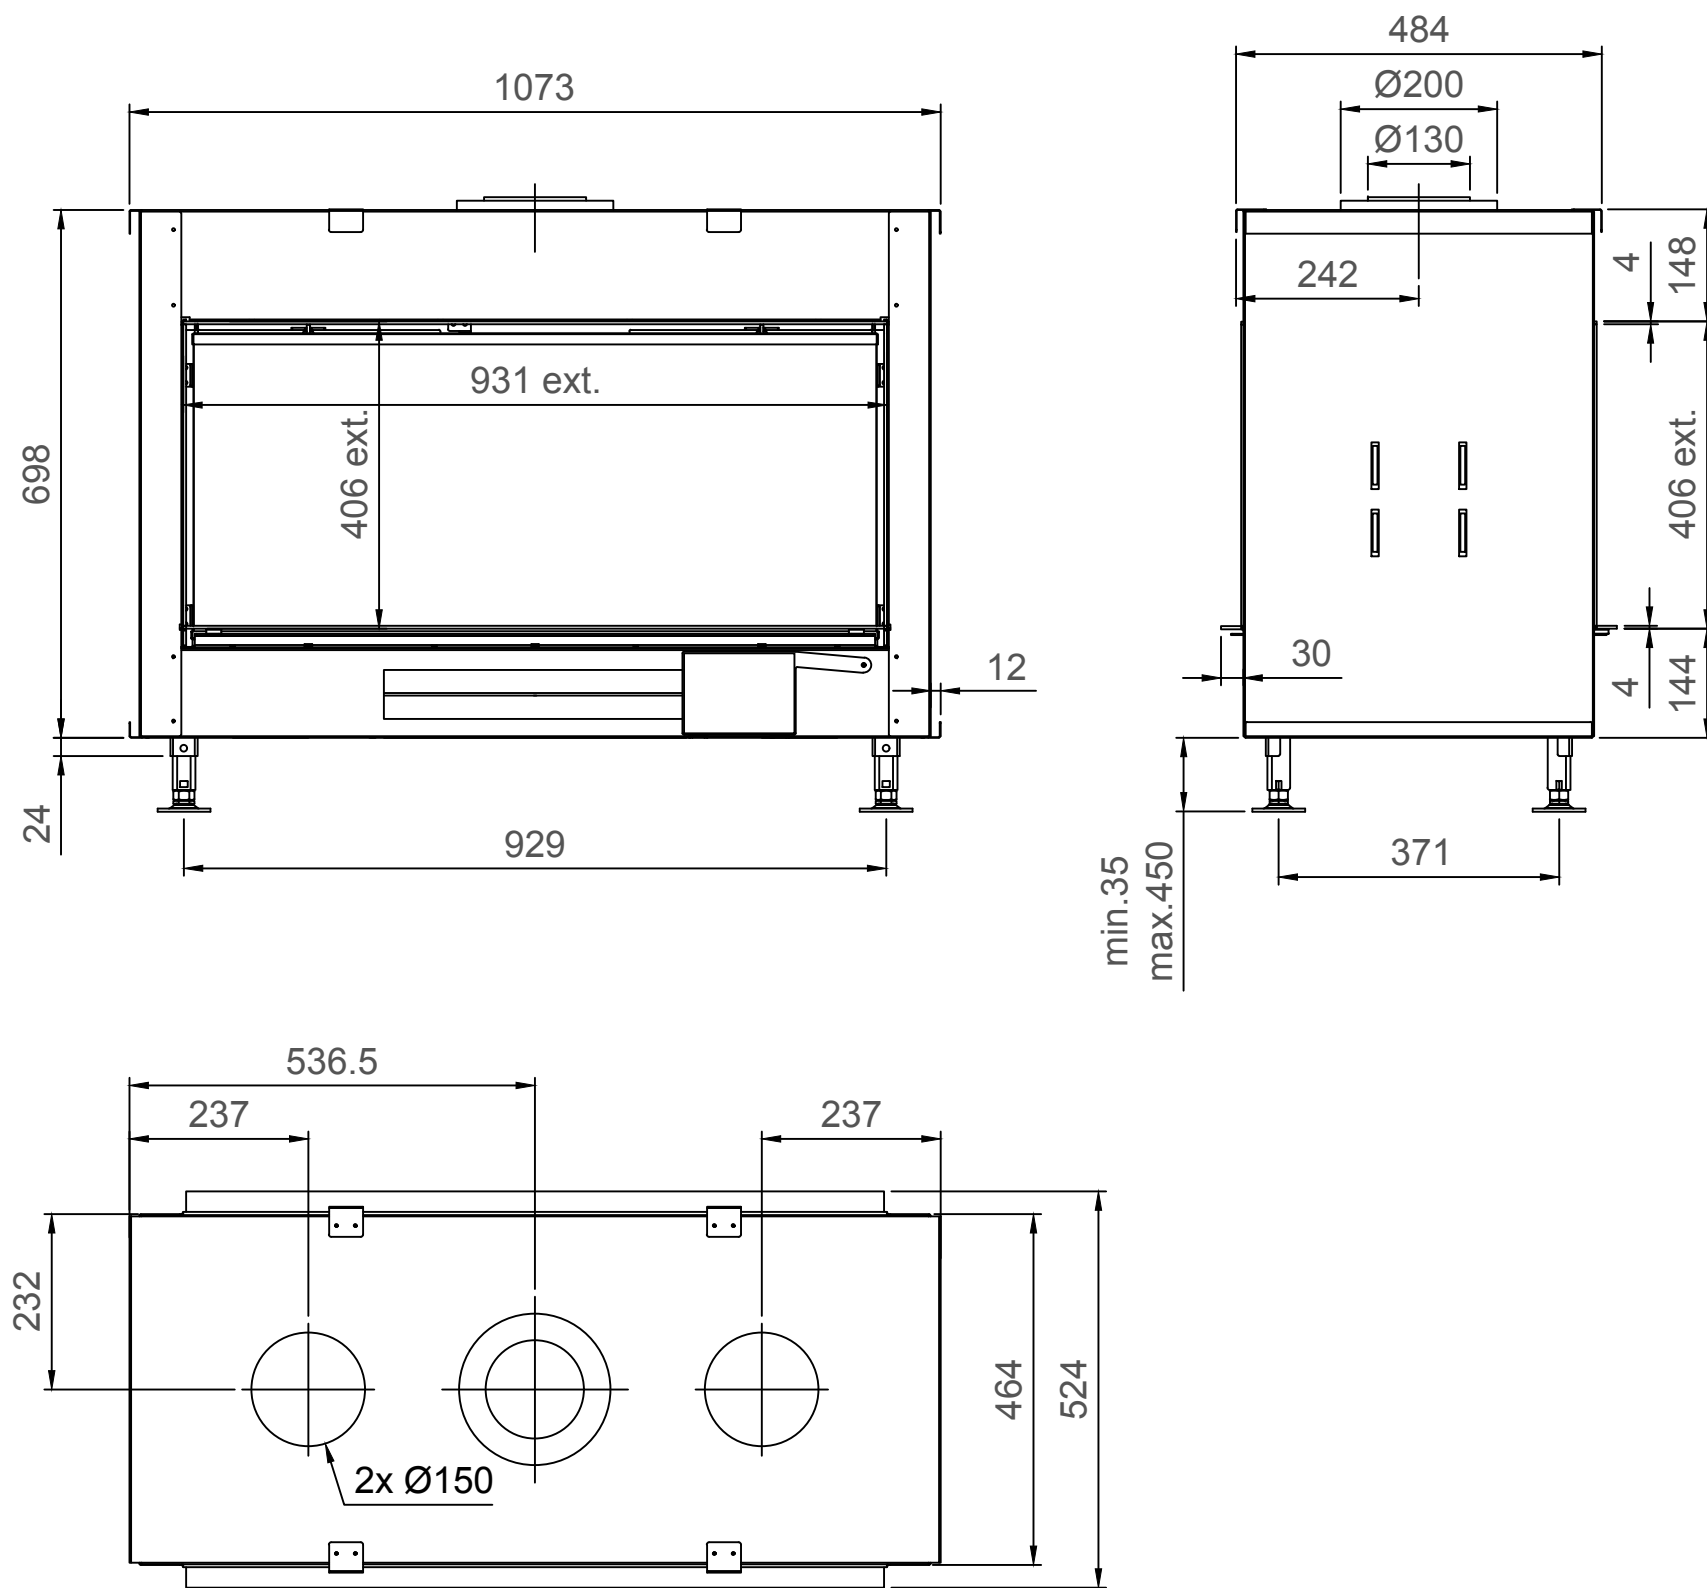

Luna Diamond 1000DH Gas/Gaz - Type 1 - Coverframe

Luna Diamond 1000DH Gas/Gaz - Type 2 - 30mm

Luna Diamond 1000DH Gas/Gaz - Type 2 - 60mm

Luna Diamond 1000DH Gas/Gaz - Type 2 - 90mm

Luna Diamond 1000DH Gas/Gaz - Type 3 - 30mm

Luna Diamond 1000DH Gas/Gaz - Type 3 - 60mm

Luna Diamond 1000DH Gas/Gaz - Type 3 - 90mm

Luna Diamond 1000DH Gas/Gaz - Type 4 - 30mm

Luna Diamond 1000DH Gas/Gaz - Type 4 - 60mm

Luna Diamond 1000DH Gas/Gaz - Type 4 - 90mm