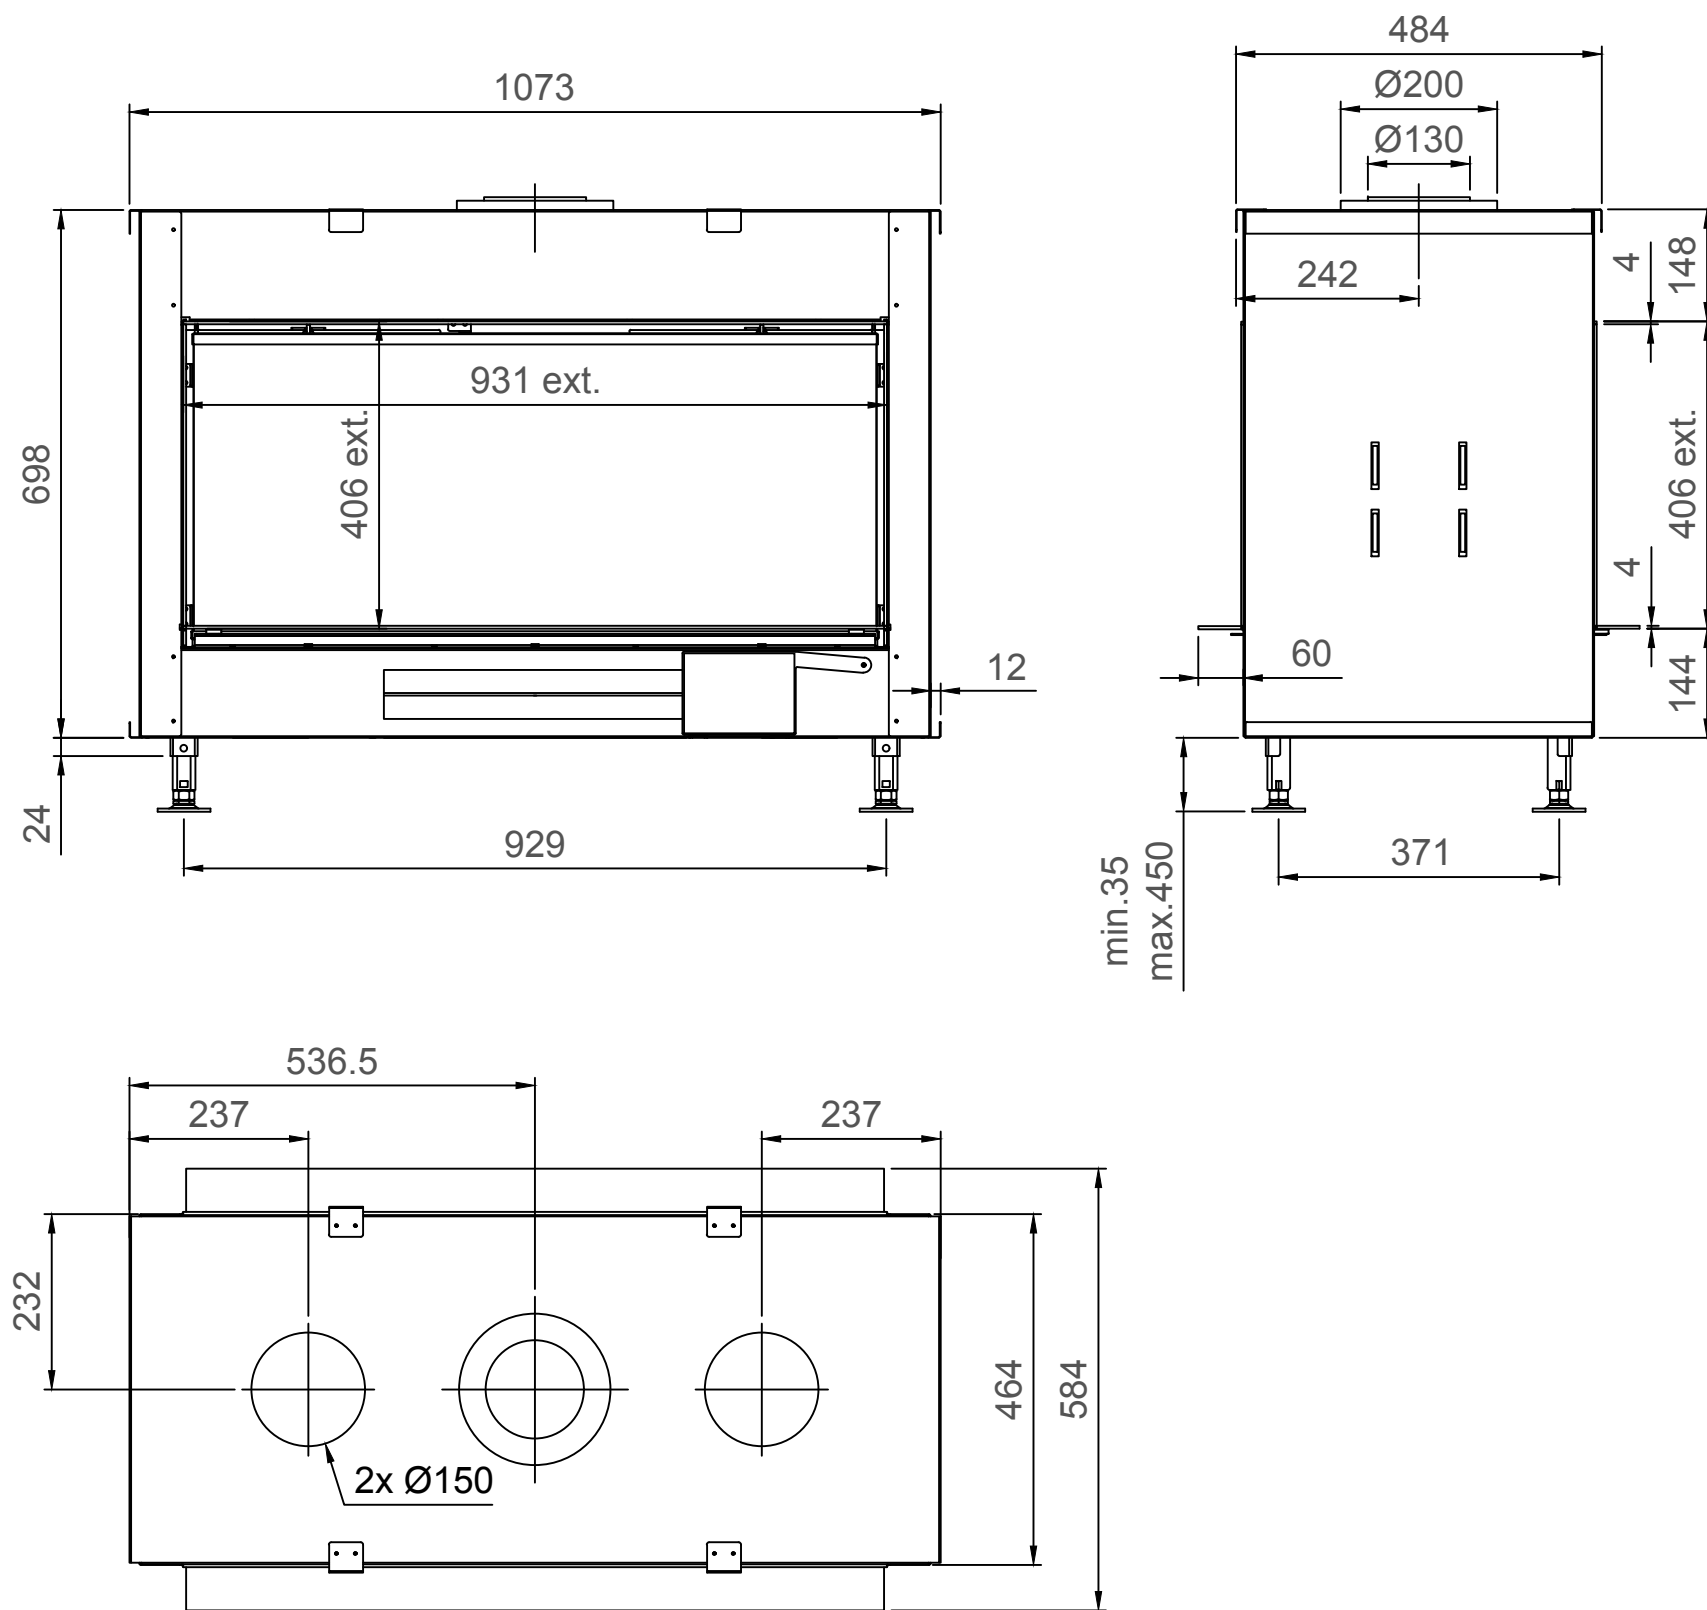

Luna Diamond 1000DH Gas/Gaz - Type 1 - Coverframe

Luna Diamond 1000DH Gas/Gaz - Type 2 - 30mm

Luna Diamond 1000DH Gas/Gaz - Type 2 - 60mm

Luna Diamond 1000DH Gas/Gaz - Type 2 - 90mm

Luna Diamond 1000DH Gas/Gaz - Type 3 - 30mm

Luna Diamond 1000DH Gas/Gaz - Type 3 - 60mm

Luna Diamond 1000DH Gas/Gaz - Type 3 - 90mm

Luna Diamond 1000DH Gas/Gaz - Type 4 - 30mm

Luna Diamond 1000DH Gas/Gaz - Type 4 - 60mm

Luna Diamond 1000DH Gas/Gaz - Type 4 - 90mm