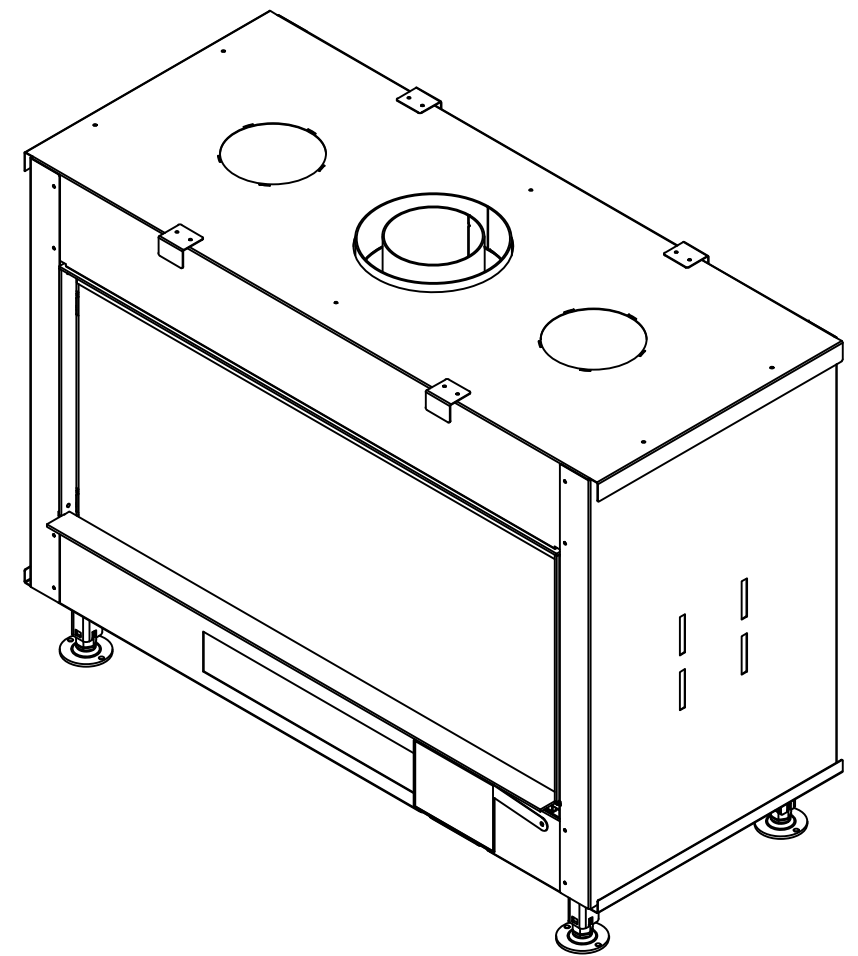

Luna Diamond 1000DH Gas/Gaz - Type 1 - Coverframe

Luna Diamond 1000DH Gas/Gaz - Type 2 - 30mm

Luna Diamond 1000DH Gas/Gaz - Type 2 - 60mm

Luna Diamond 1000DH Gas/Gaz - Type 2 - 90mm

Luna Diamond 1000DH Gas/Gaz - Type 3 - 30mm

Luna Diamond 1000DH Gas/Gaz - Type 3 - 60mm

Luna Diamond 1000DH Gas/Gaz - Type 3 - 90mm

Luna Diamond 1000DH Gas/Gaz - Type 4 - 30mm

Luna Diamond 1000DH Gas/Gaz - Type 4 - 60mm

Luna Diamond 1000DH Gas/Gaz - Type 4 - 90mm