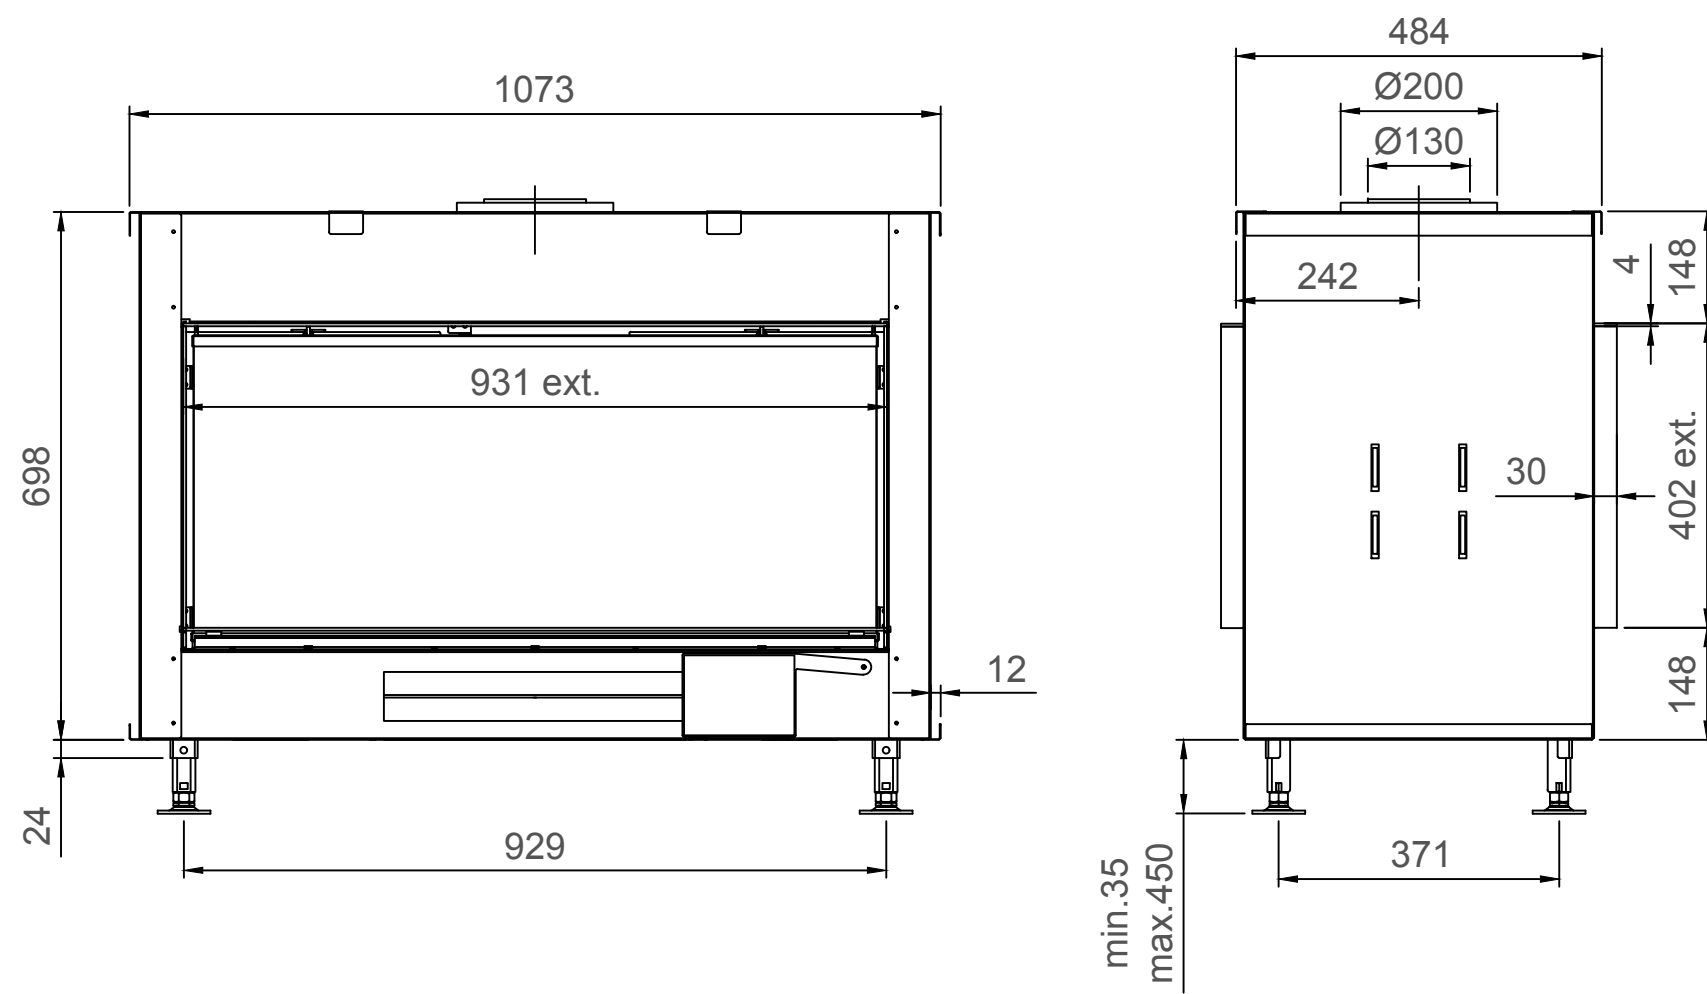

Luna Diamond 1000DH Gas/Gaz - Type 1 - Coverframe

Luna Diamond 1000DH Gas/Gaz - Type 2 - 30mm

Luna Diamond 1000DH Gas/Gaz - Type 2 - 60mm

Luna Diamond 1000DH Gas/Gaz - Type 2 - 90mm

Luna Diamond 1000DH Gas/Gaz - Type 3 - 30mm

Luna Diamond 1000DH Gas/Gaz - Type 3 - 60mm

Luna Diamond 1000DH Gas/Gaz - Type 3 - 90mm

Luna Diamond 1000DH Gas/Gaz - Type 4 - 30mm

Luna Diamond 1000DH Gas/Gaz - Type 4 - 60mm

Luna Diamond 1000DH Gas/Gaz - Type 4 - 90mm