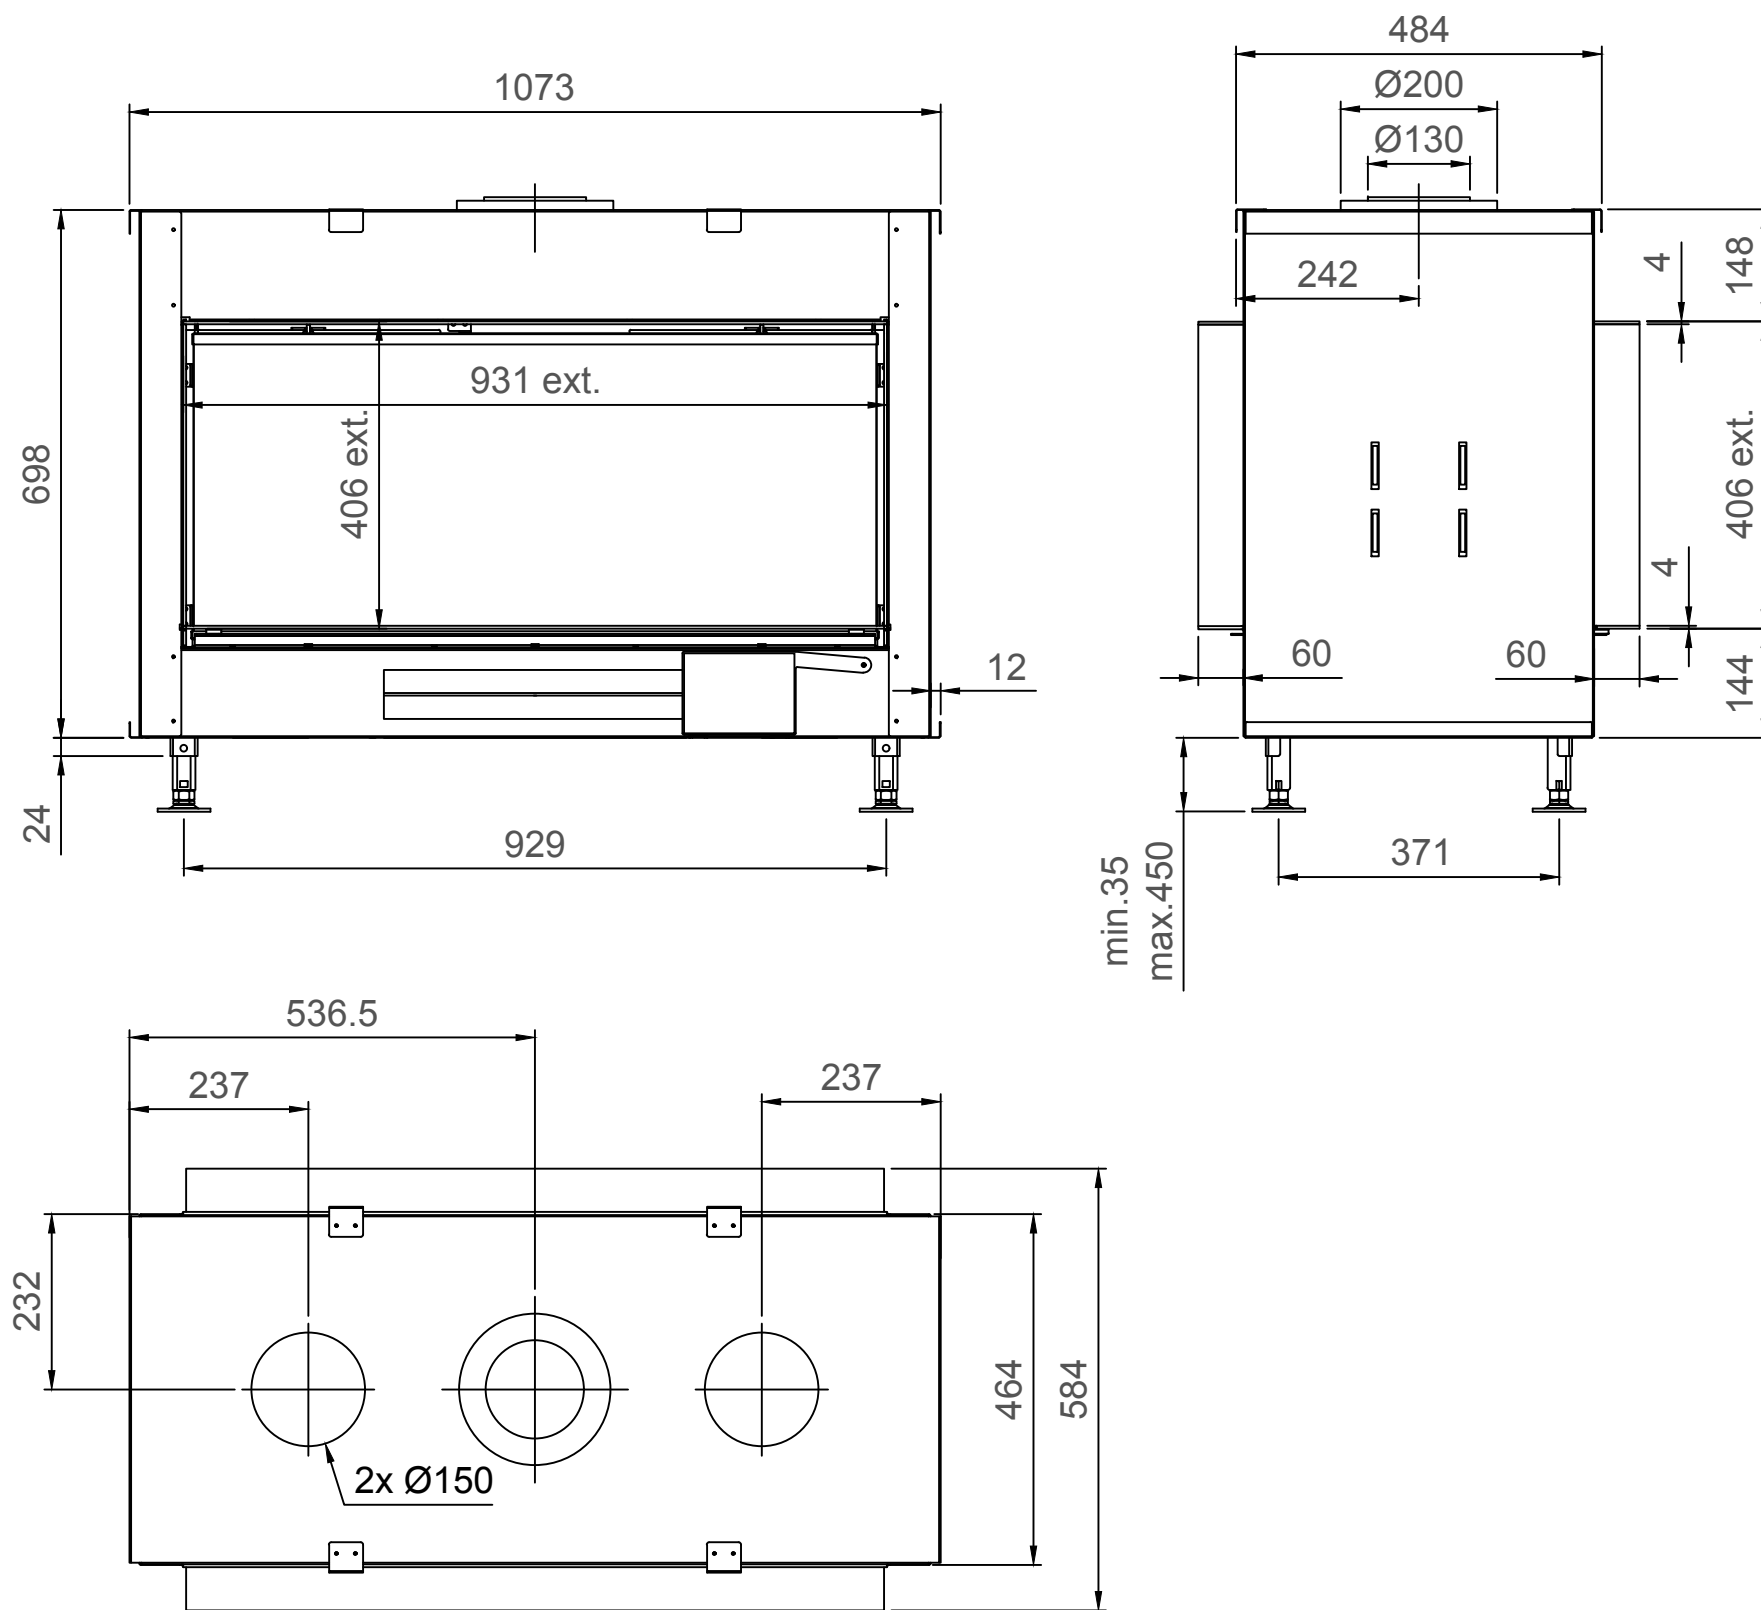

Luna Diamond 1000DH Gas/Gaz - Type 3 - 60mm

Luna Diamond 1000DH Gas/Gaz - Type 3 - 90mm

Luna Diamond 1000DH Gas/Gaz - Type 4 - 30mm

Luna Diamond 1000DH Gas/Gaz - Type 4 - 60mm

Luna Diamond 1000DH Gas/Gaz - Type 4 - 90mm