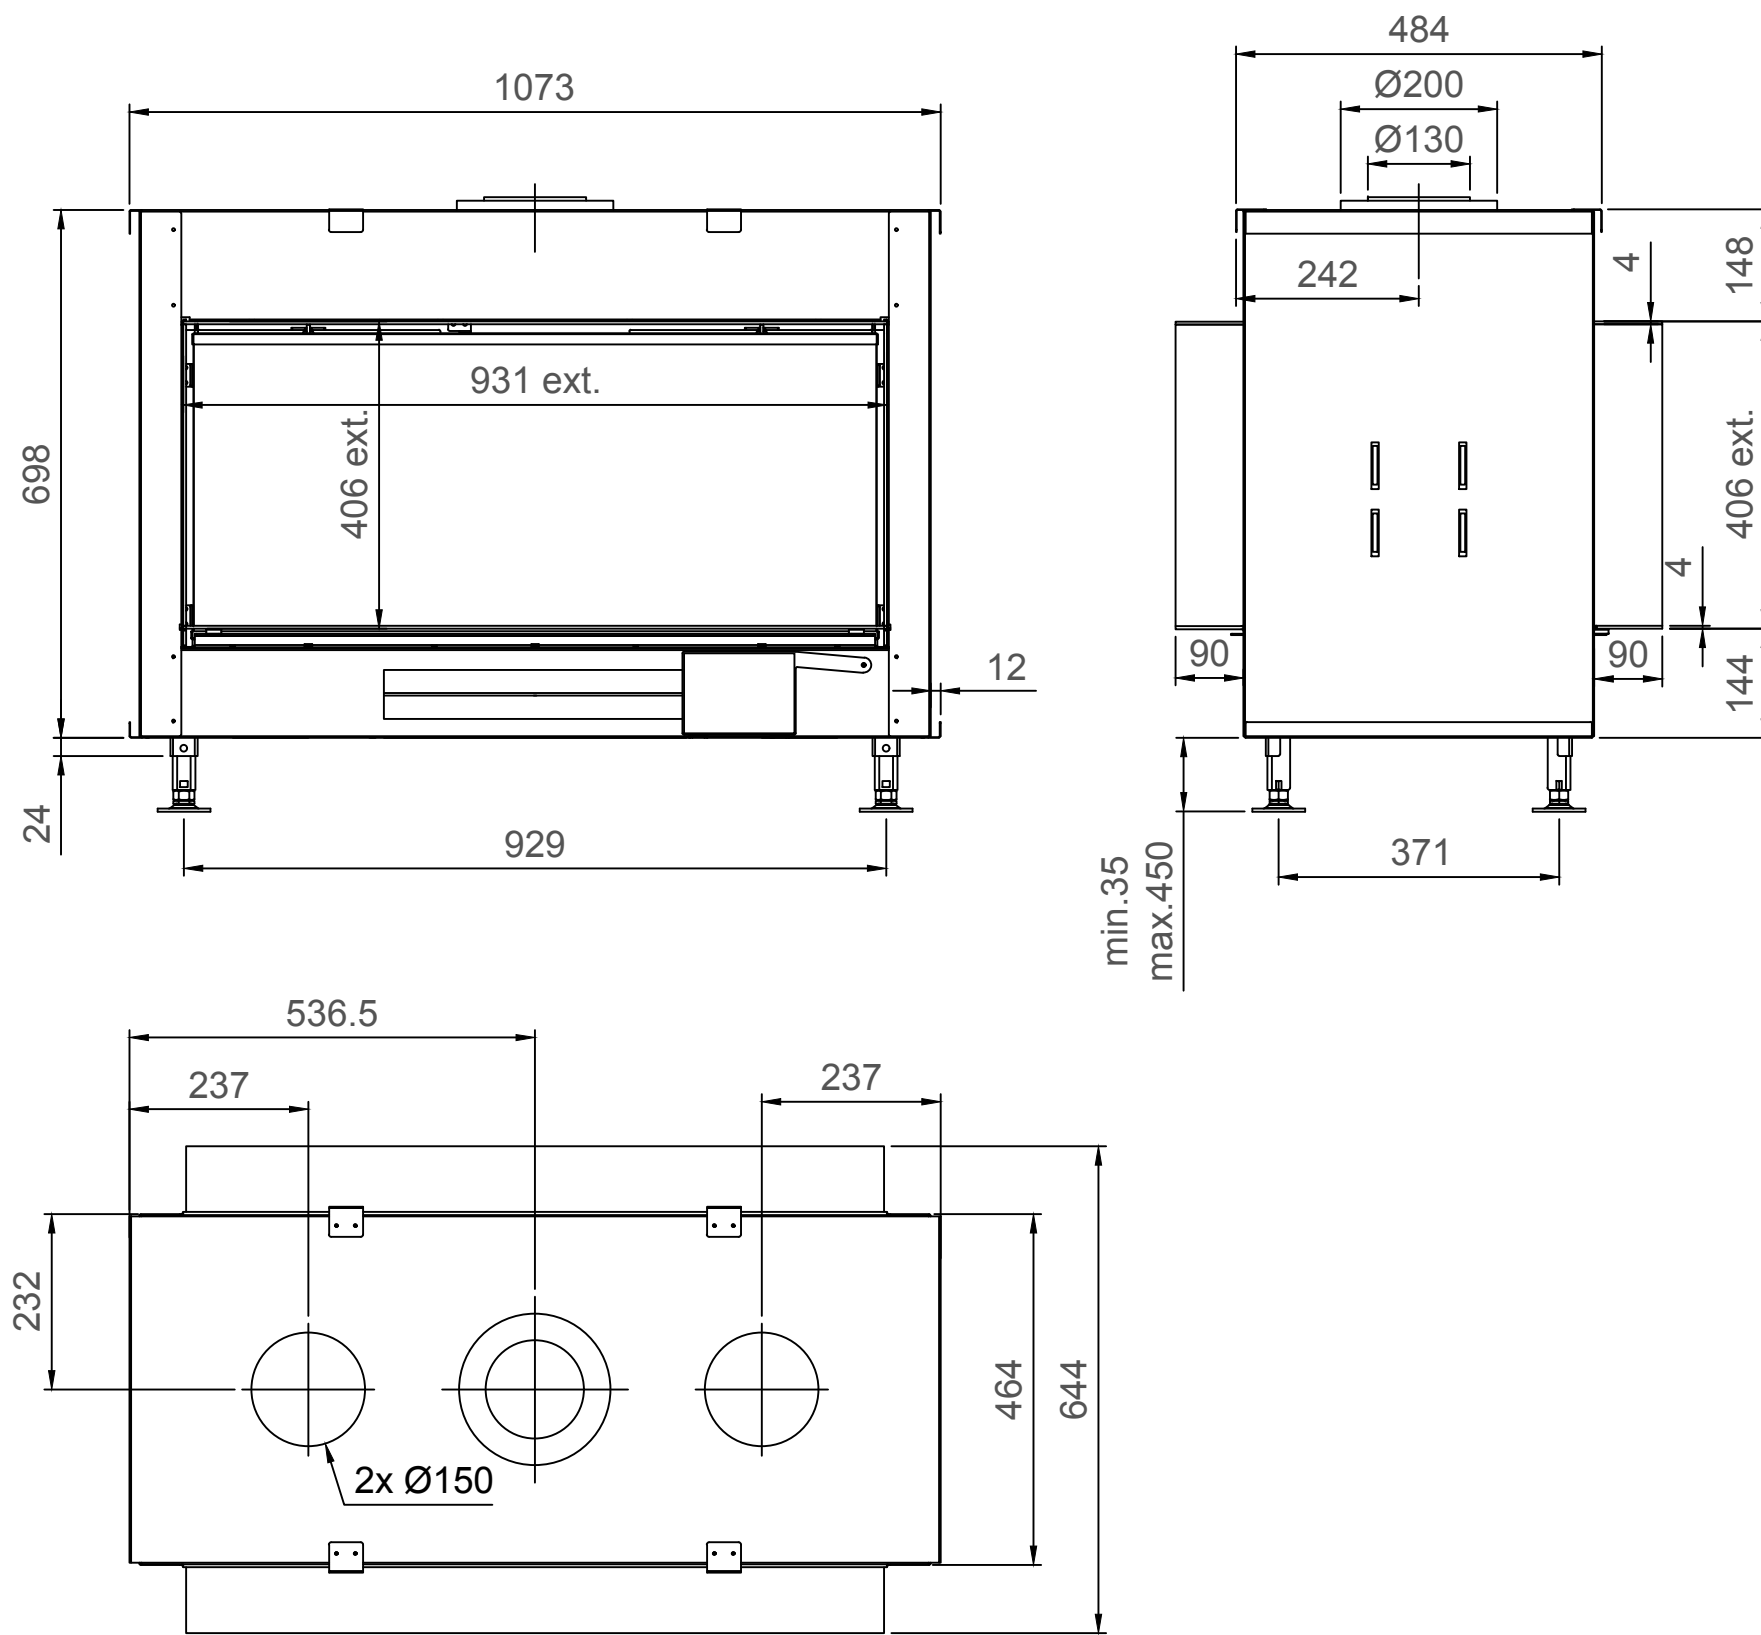

Luna Diamond 1000DH Gas/Gaz - Type 1 - Coverframe

Luna Diamond 1000DH Gas/Gaz - Type 2 - 30mm

Luna Diamond 1000DH Gas/Gaz - Type 2 - 60mm

Luna Diamond 1000DH Gas/Gaz - Type 2 - 90mm

Luna Diamond 1000DH Gas/Gaz - Type 3 - 30mm

Luna Diamond 1000DH Gas/Gaz - Type 3 - 60mm

Luna Diamond 1000DH Gas/Gaz - Type 3 - 90mm

Luna Diamond 1000DH Gas/Gaz - Type 4 - 30mm

Luna Diamond 1000DH Gas/Gaz - Type 4 - 60mm

Luna Diamond 1000DH Gas/Gaz - Type 4 - 90mm