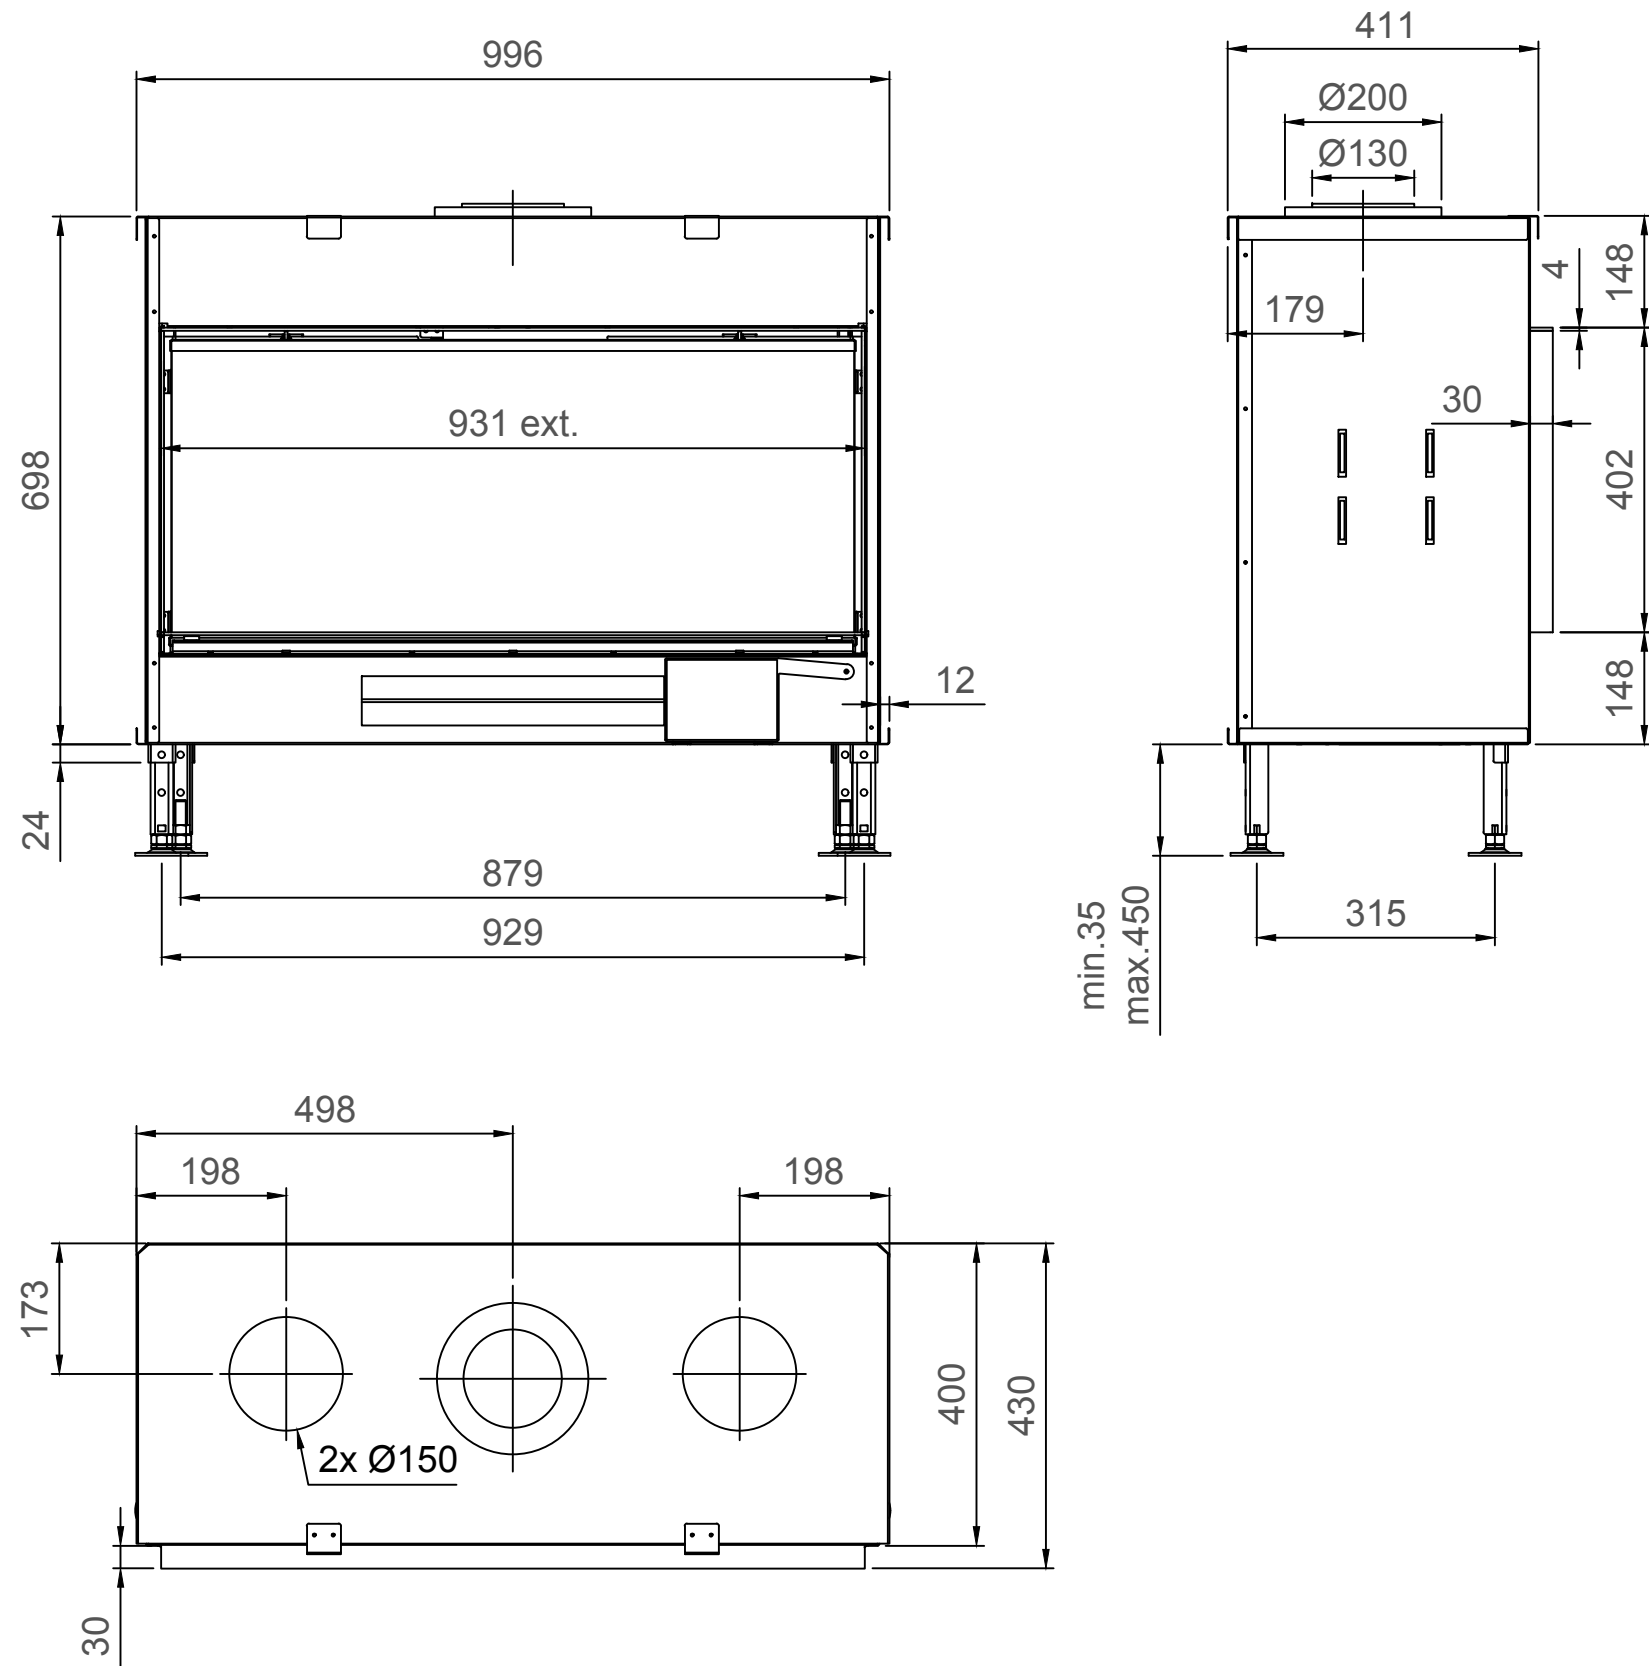

Luna Diamond 1000H Gas/Gaz - Type 1 - Coverframe

Luna Diamond 1000H Gas/Gaz - Type 2 - 30mm

Luna Diamond 1000H Gas/Gaz - Type 2 - 60mm

Luna Diamond 1000H Gas/Gaz - Type 3 - 30mm

Luna Diamond 1000H Gas/Gaz - Type 3 - 90mm

Luna Diamond 1000H Gas/Gaz - Type 4 - 30mm

Luna Diamond 1000H Gas/Gaz - Type 4 - 60mm

Luna Diamond 1000H Gas/Gaz - Type 4 - 90mm