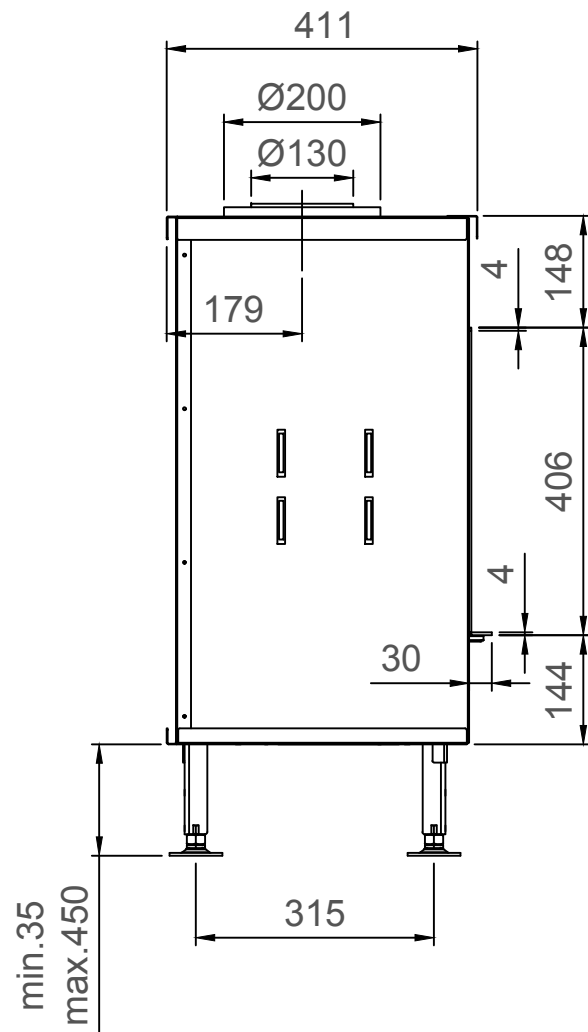

Luna Diamond 1000H Gas/Gaz - Type 1 - Coverframe

Luna Diamond 1000H Gas/Gaz - Type 2 - 30mm

Luna Diamond 1000H Gas/Gaz - Type 2 - 60mm

Luna Diamond 1000H Gas/Gaz - Type 3 - 30mm

Luna Diamond 1000H Gas/Gaz - Type 3 - 90mm

Luna Diamond 1000H Gas/Gaz - Type 4 - 30mm

Luna Diamond 1000H Gas/Gaz - Type 4 - 60mm

Luna Diamond 1000H Gas/Gaz - Type 4 - 90mm