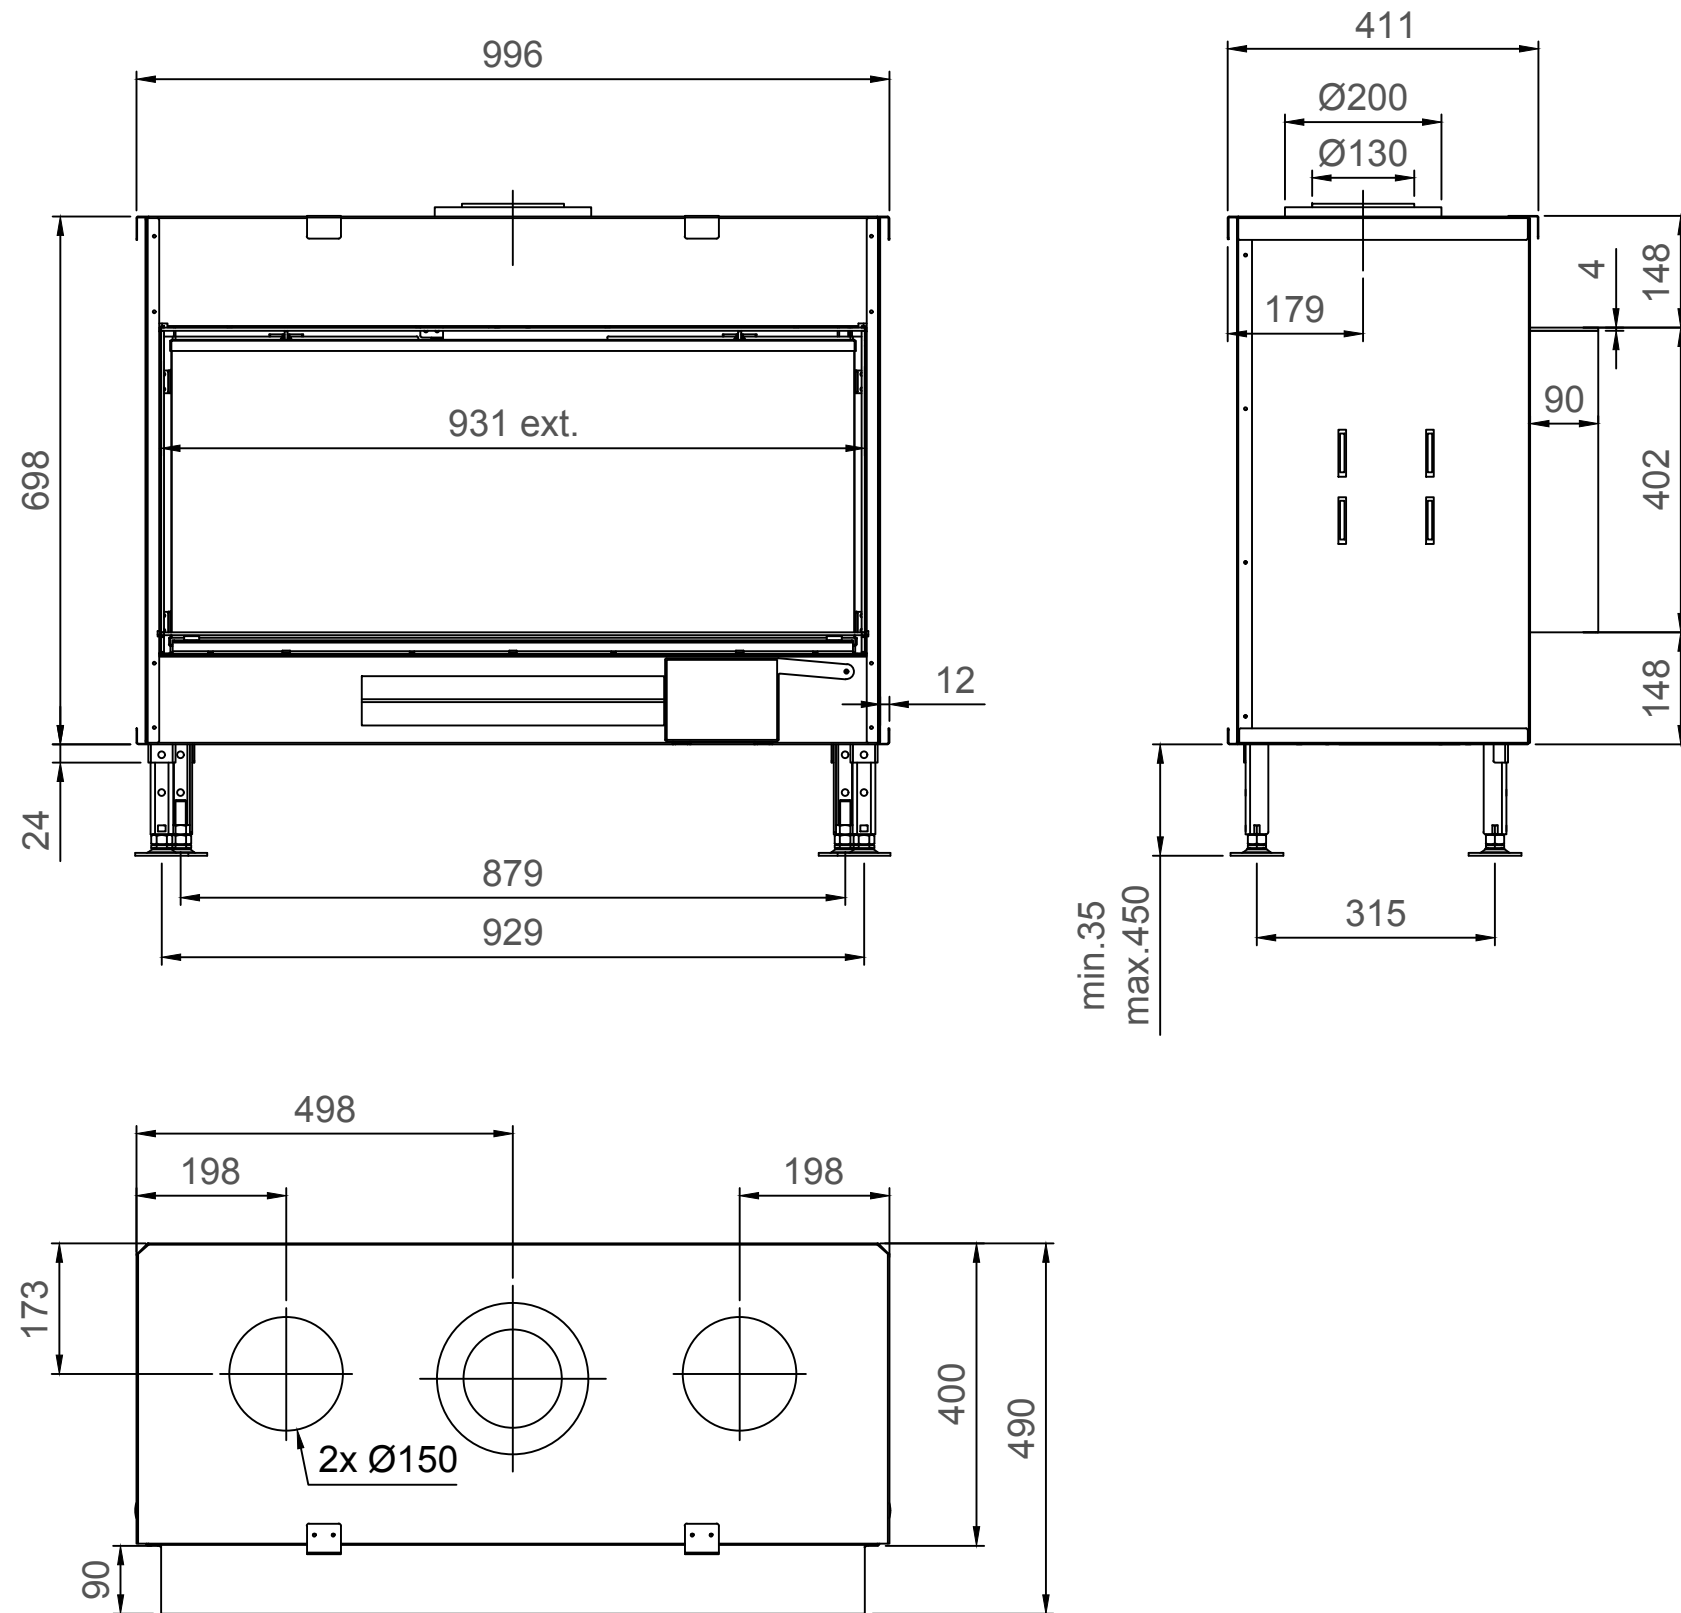

Luna Diamond 1000H Gas/Gaz - Type 1 - Coverframe

Luna Diamond 1000H Gas/Gaz - Type 2 - 30mm

Luna Diamond 1000H Gas/Gaz - Type 2 - 60mm

Luna Diamond 1000H Gas/Gaz - Type 3 - 30mm

Luna Diamond 1000H Gas/Gaz - Type 3 - 90mm

Luna Diamond 1000H Gas/Gaz - Type 4 - 30mm

Luna Diamond 1000H Gas/Gaz - Type 4 - 60mm

Luna Diamond 1000H Gas/Gaz - Type 4 - 90mm