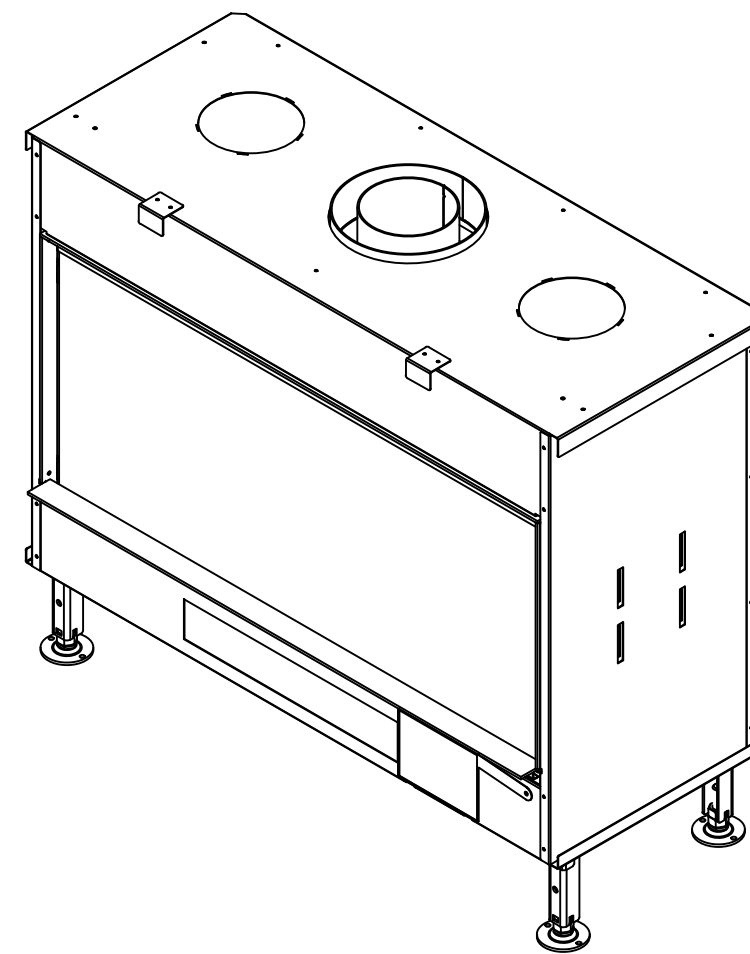

Luna Diamond 1000H Gas/Gaz - Type 1 - Coverframe

Luna Diamond 1000H Gas/Gaz - Type 2 - 30mm

Luna Diamond 1000H Gas/Gaz - Type 2 - 60mm

Luna Diamond 1000H Gas/Gaz - Type 3 - 30mm

Luna Diamond 1000H Gas/Gaz - Type 3 - 90mm

Luna Diamond 1000H Gas/Gaz - Type 4 - 30mm

Luna Diamond 1000H Gas/Gaz - Type 4 - 60mm

Luna Diamond 1000H Gas/Gaz - Type 4 - 90mm