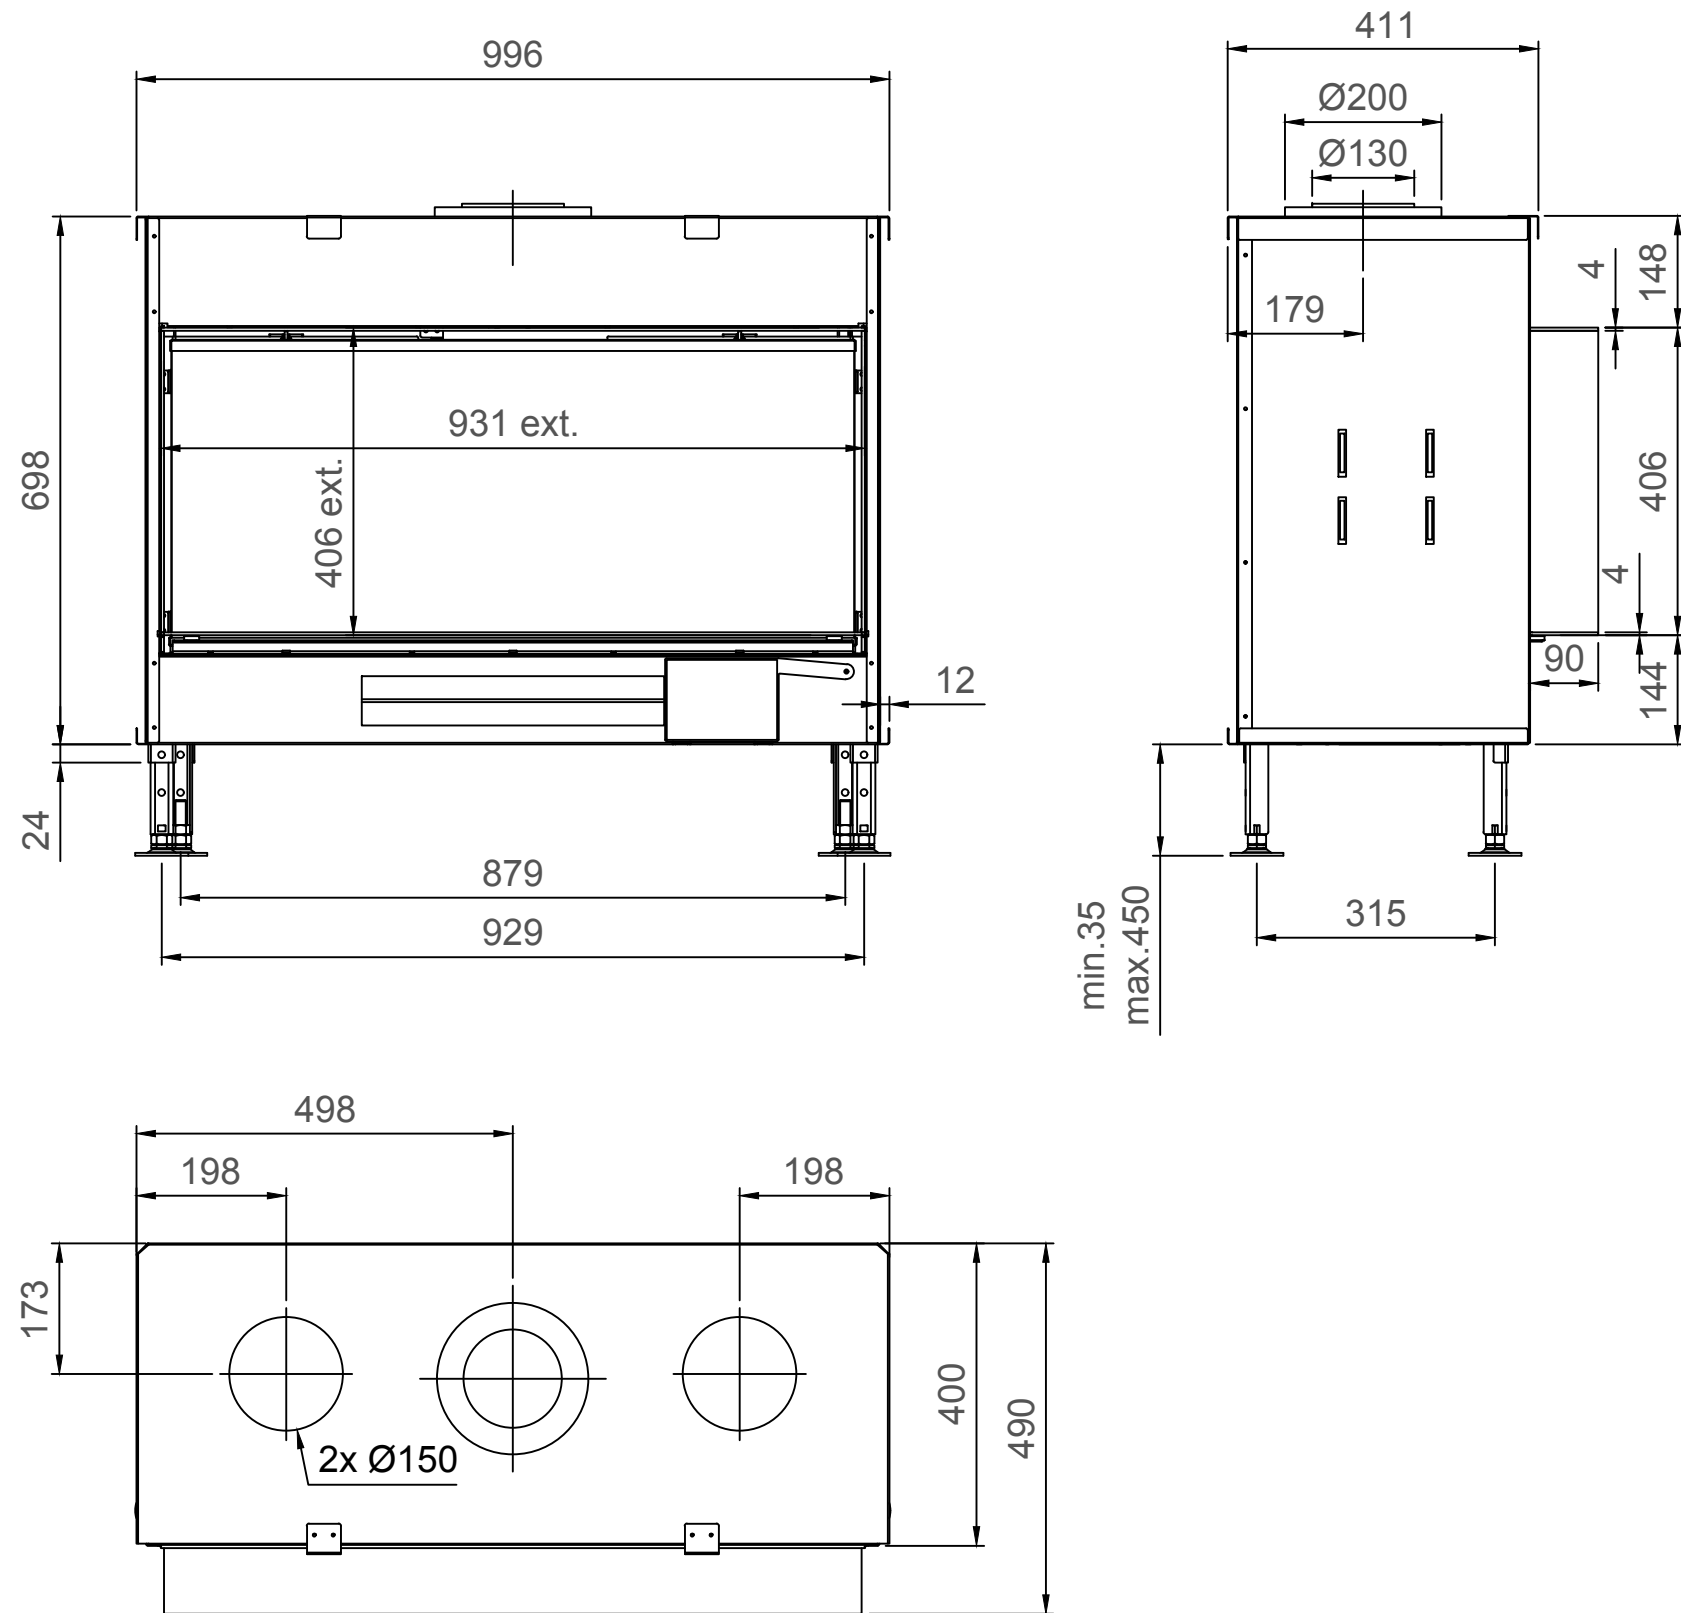

Luna Diamond 1000H Gas/Gaz - Type 1 - Coverframe

Luna Diamond 1000H Gas/Gaz - Type 2 - 30mm

Luna Diamond 1000H Gas/Gaz - Type 2 - 60mm

Luna Diamond 1000H Gas/Gaz - Type 3 - 30mm

Luna Diamond 1000H Gas/Gaz - Type 3 - 90mm

Luna Diamond 1000H Gas/Gaz - Type 4 - 30mm

Luna Diamond 1000H Gas/Gaz - Type 4 - 60mm

Luna Diamond 1000H Gas/Gaz - Type 4 - 90mm