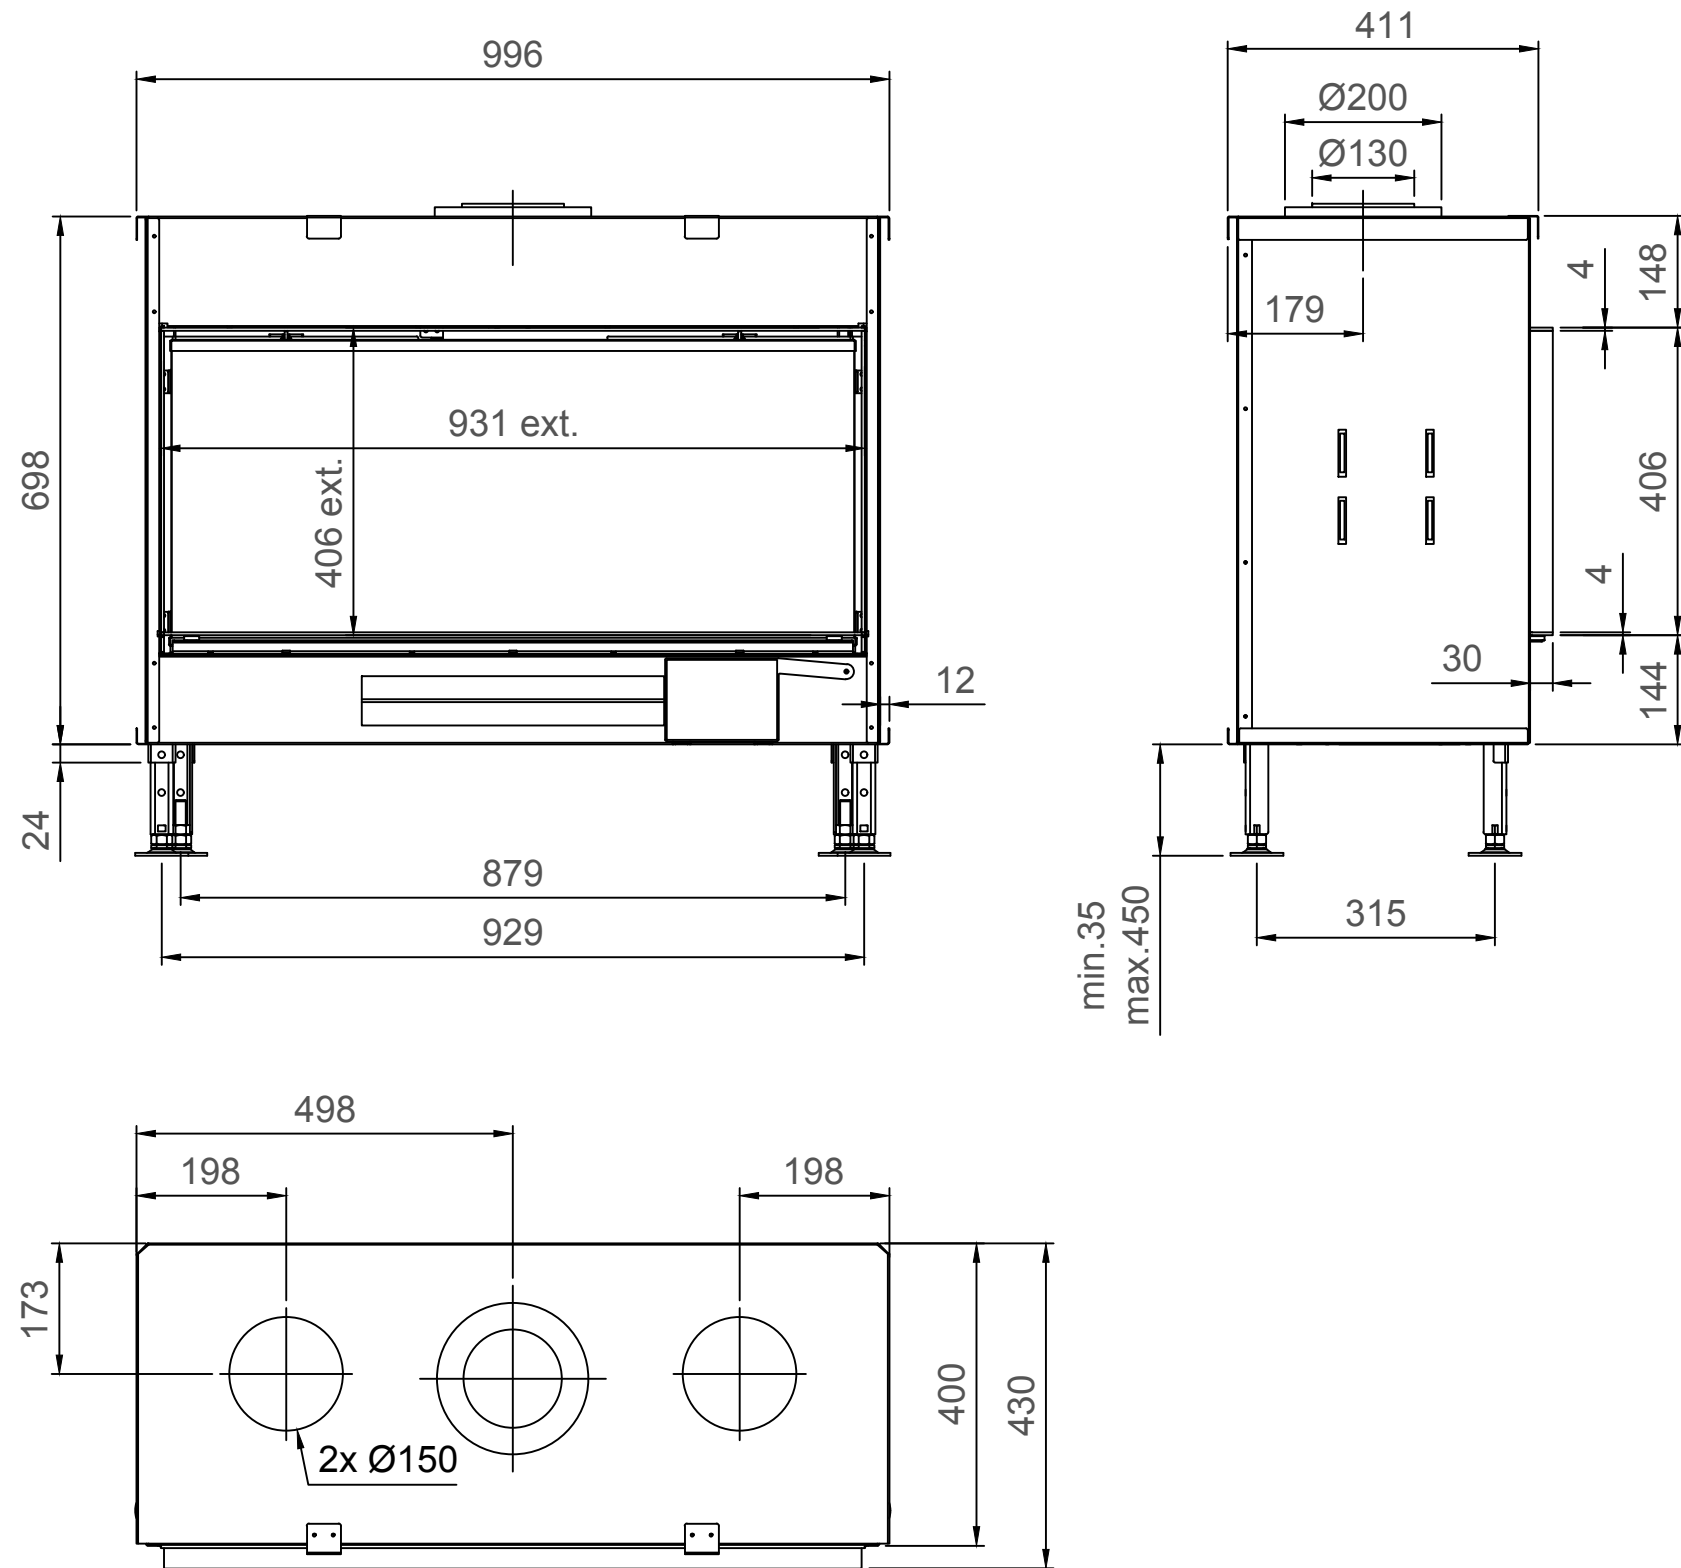

Luna Diamond 1000H Gas/Gaz - Type 1 - Coverframe

Luna Diamond 1000H Gas/Gaz - Type 2 - 30mm

Luna Diamond 1000H Gas/Gaz - Type 2 - 60mm

Luna Diamond 1000H Gas/Gaz - Type 3 - 30mm

Luna Diamond 1000H Gas/Gaz - Type 3 - 90mm

Luna Diamond 1000H Gas/Gaz - Type 4 - 30mm

Luna Diamond 1000H Gas/Gaz - Type 4 - 60mm

Luna Diamond 1000H Gas/Gaz - Type 4 - 90mm