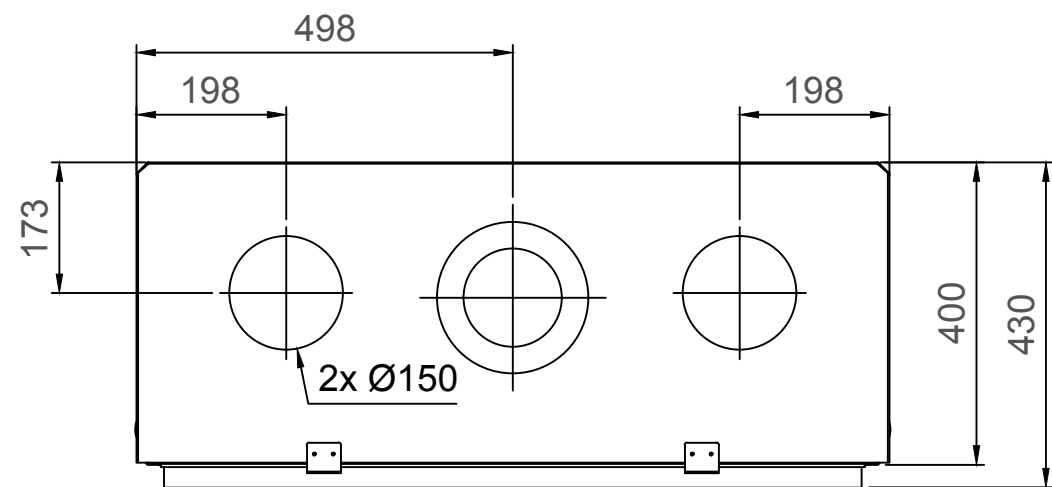

Luna Diamond 1000H Gas/Gaz - Type 1 - Coverframe

Luna Diamond 1000H Gas/Gaz - Type 2 - 30mm

Luna Diamond 1000H Gas/Gaz - Type 2 - 60mm

Luna Diamond 1000H Gas/Gaz - Type 3 - 30mm

Luna Diamond 1000H Gas/Gaz - Type 3 - 90mm

Luna Diamond 1000H Gas/Gaz - Type 4 - 30mm

Luna Diamond 1000H Gas/Gaz - Type 4 - 60mm

Luna Diamond 1000H Gas/Gaz - Type 4 - 90mm