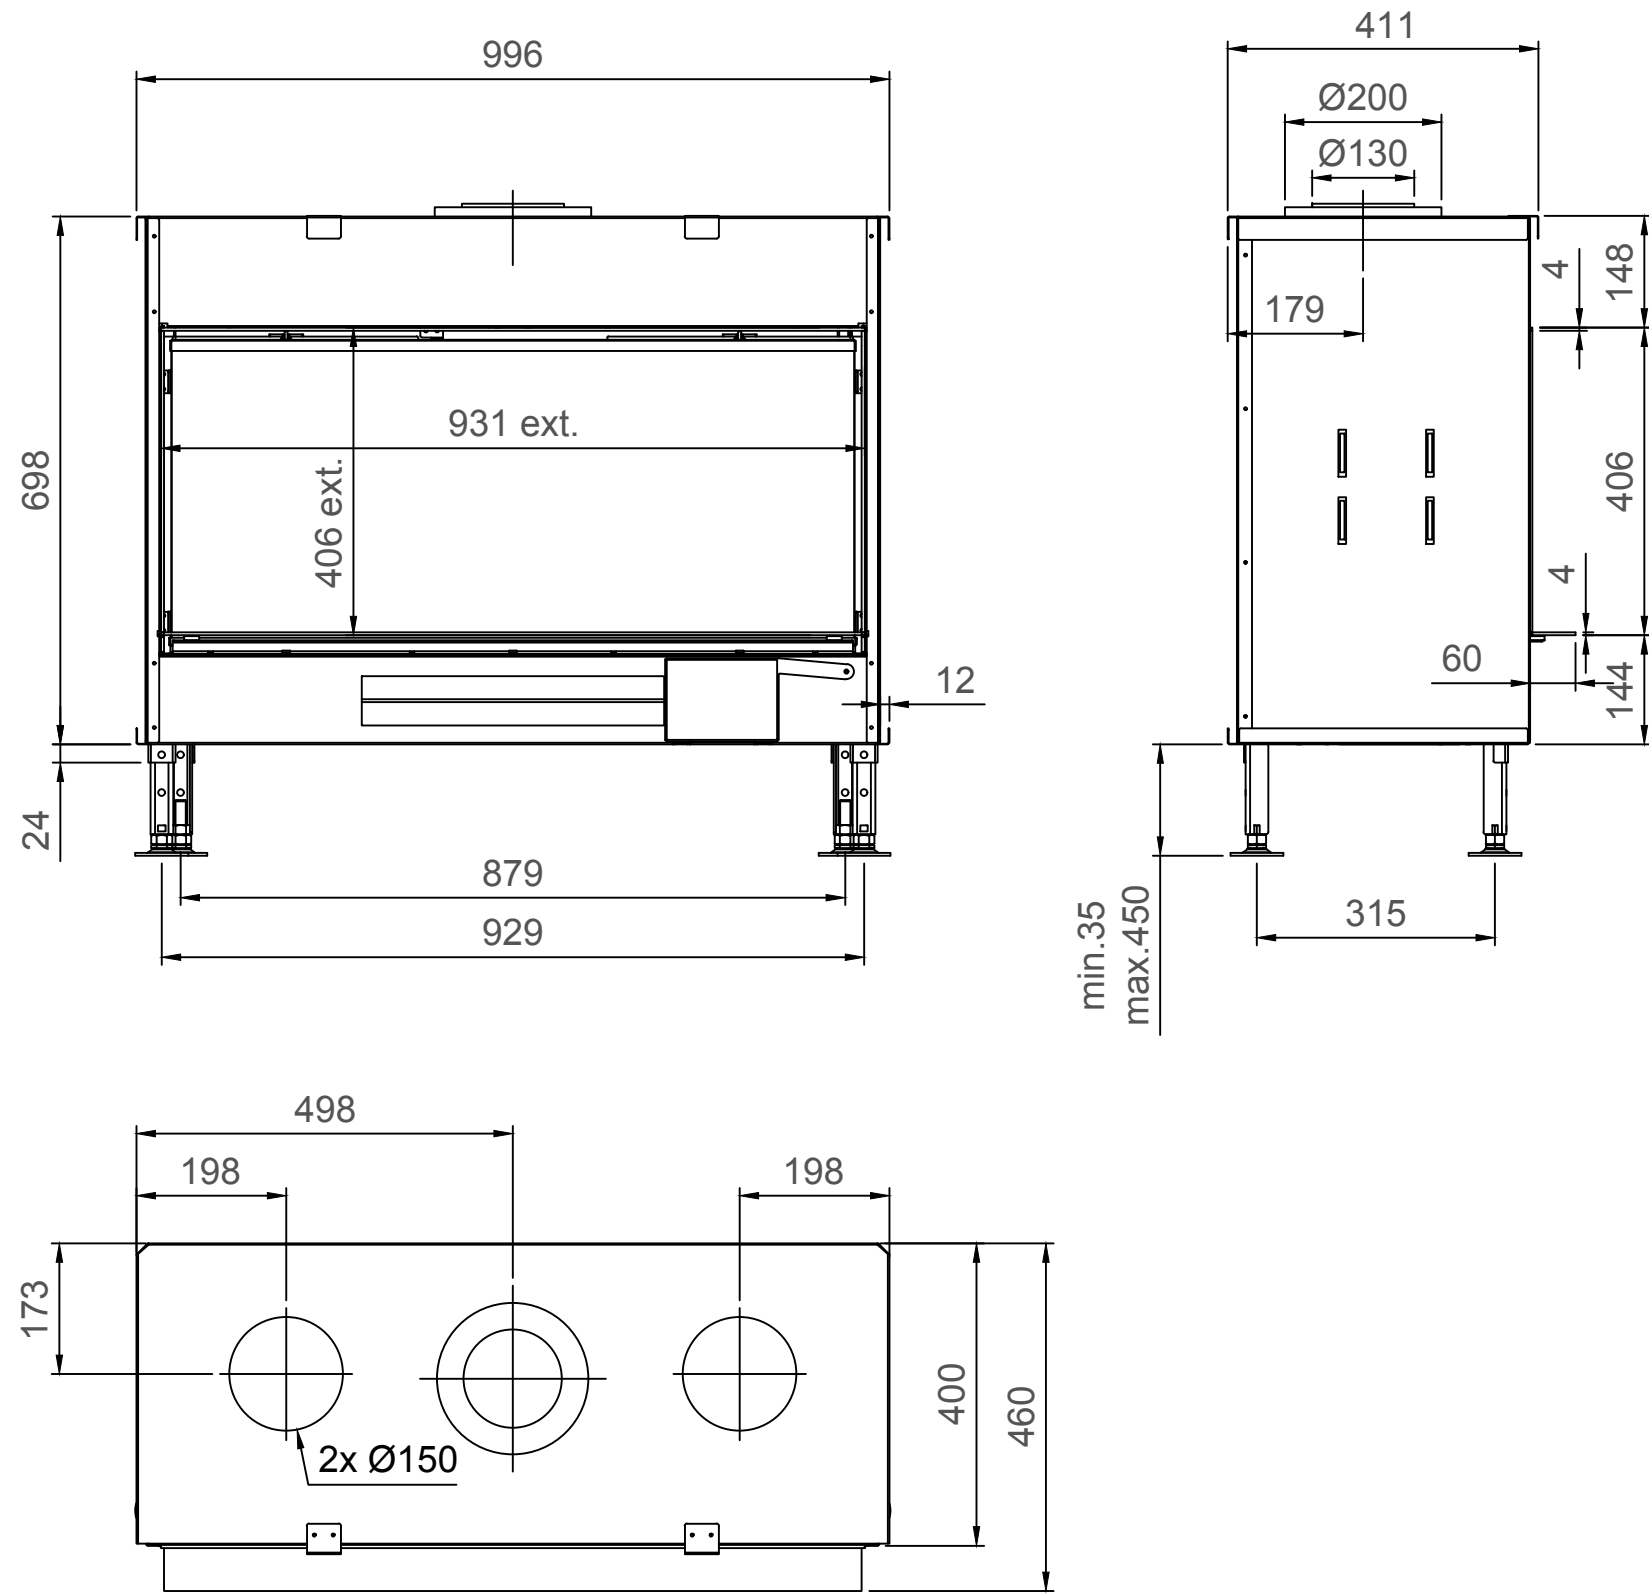

Luna Diamond 1000H Gas/Gaz - Type 1 - Coverframe

Luna Diamond 1000H Gas/Gaz - Type 2 - 30mm

Luna Diamond 1000H Gas/Gaz - Type 2 - 60mm

Luna Diamond 1000H Gas/Gaz - Type 3 - 30mm

Luna Diamond 1000H Gas/Gaz - Type 3 - 90mm

Luna Diamond 1000H Gas/Gaz - Type 4 - 30mm

Luna Diamond 1000H Gas/Gaz - Type 4 - 60mm

Luna Diamond 1000H Gas/Gaz - Type 4 - 90mm