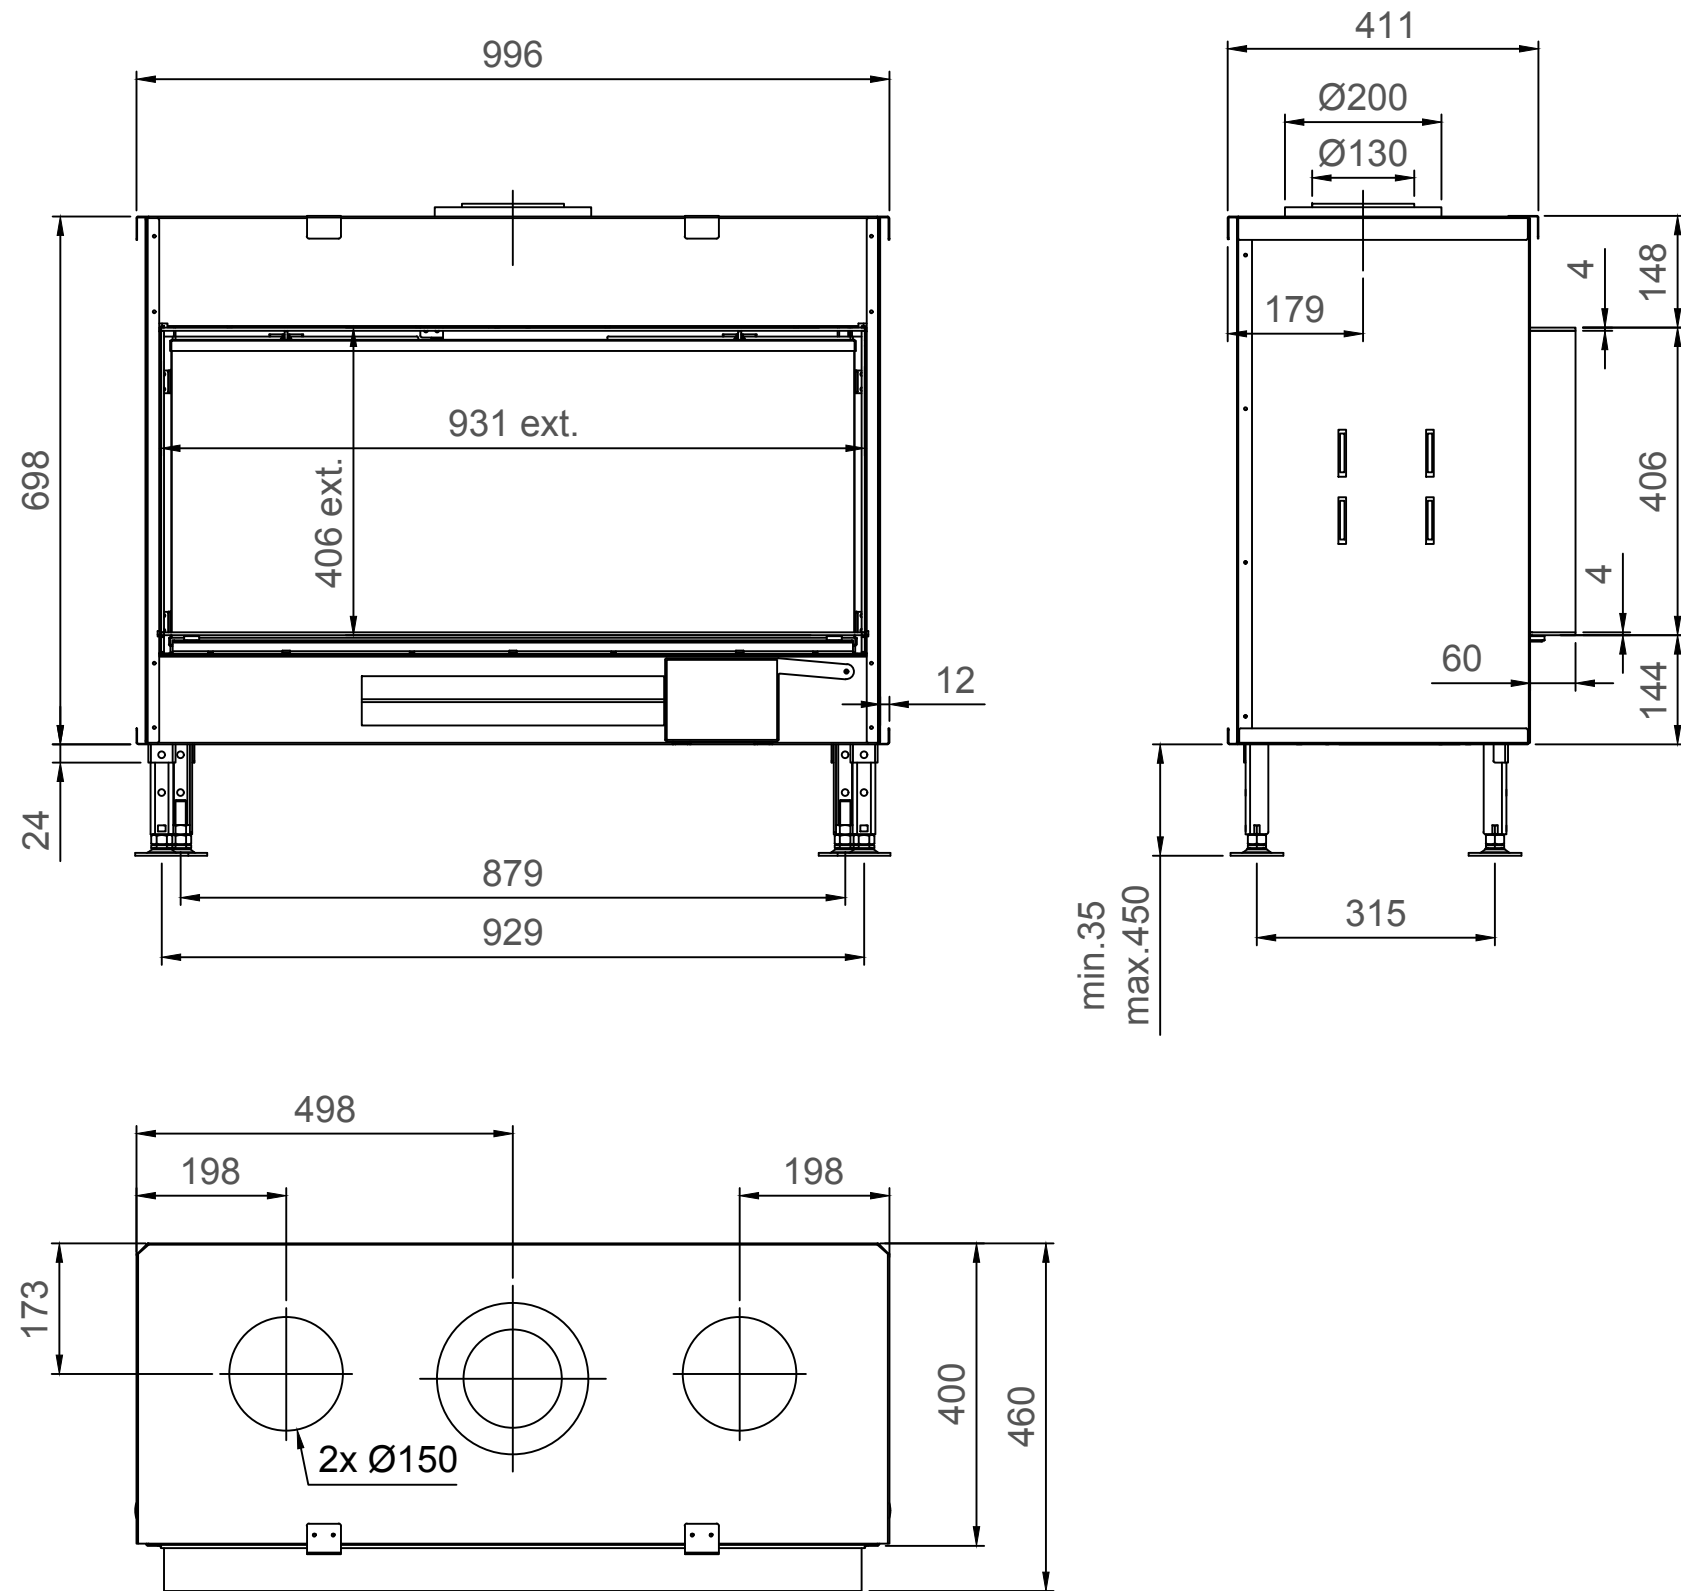

Luna Diamond 1000H Gas/Gaz - Type 1 - Coverframe

Luna Diamond 1000H Gas/Gaz - Type 2 - 30mm

Luna Diamond 1000H Gas/Gaz - Type 2 - 60mm

Luna Diamond 1000H Gas/Gaz - Type 3 - 30mm

Luna Diamond 1000H Gas/Gaz - Type 3 - 90mm

Luna Diamond 1000H Gas/Gaz - Type 4 - 30mm

Luna Diamond 1000H Gas/Gaz - Type 4 - 60mm

Luna Diamond 1000H Gas/Gaz - Type 4 - 90mm