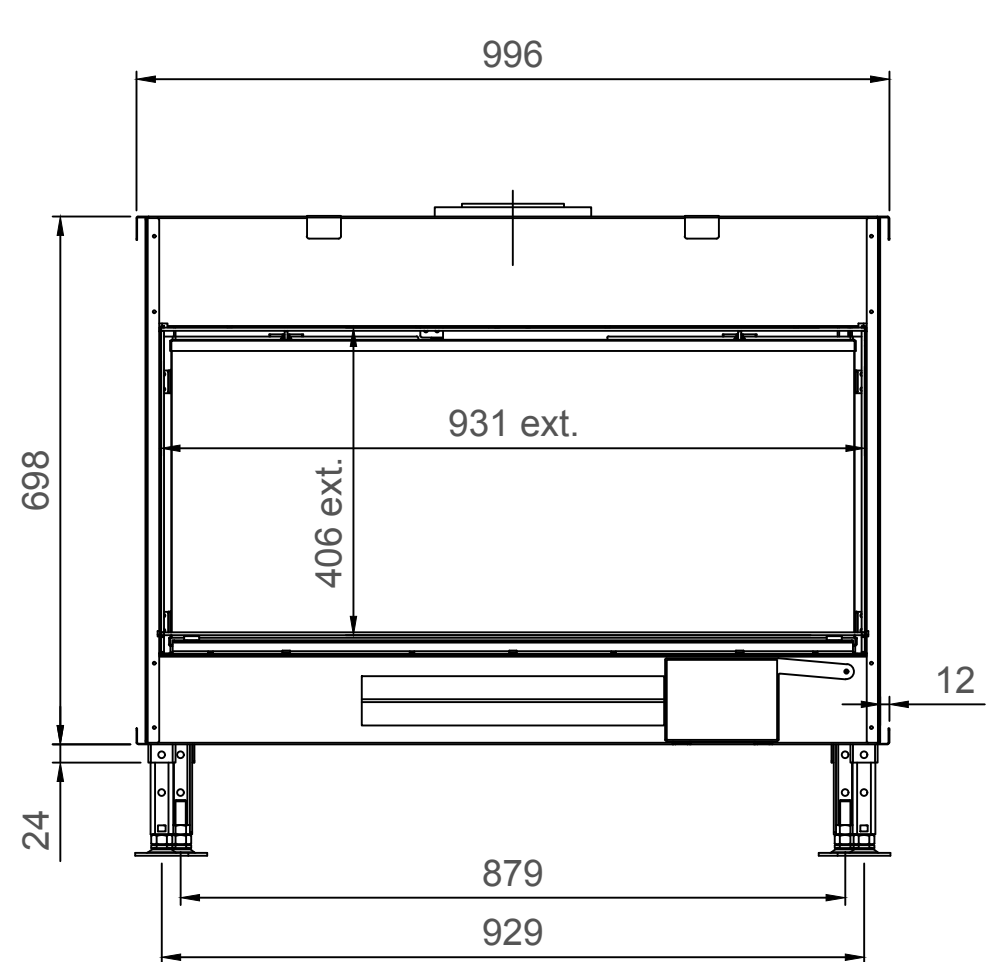

Luna Diamond 1000H Gas/Gaz - Type 1 - Coverframe

Luna Diamond 1000H Gas/Gaz - Type 2 - 30mm

Luna Diamond 1000H Gas/Gaz - Type 2 - 60mm

Luna Diamond 1000H Gas/Gaz - Type 3 - 30mm

Luna Diamond 1000H Gas/Gaz - Type 3 - 90mm

Luna Diamond 1000H Gas/Gaz - Type 4 - 30mm

Luna Diamond 1000H Gas/Gaz - Type 4 - 60mm

Luna Diamond 1000H Gas/Gaz - Type 4 - 90mm