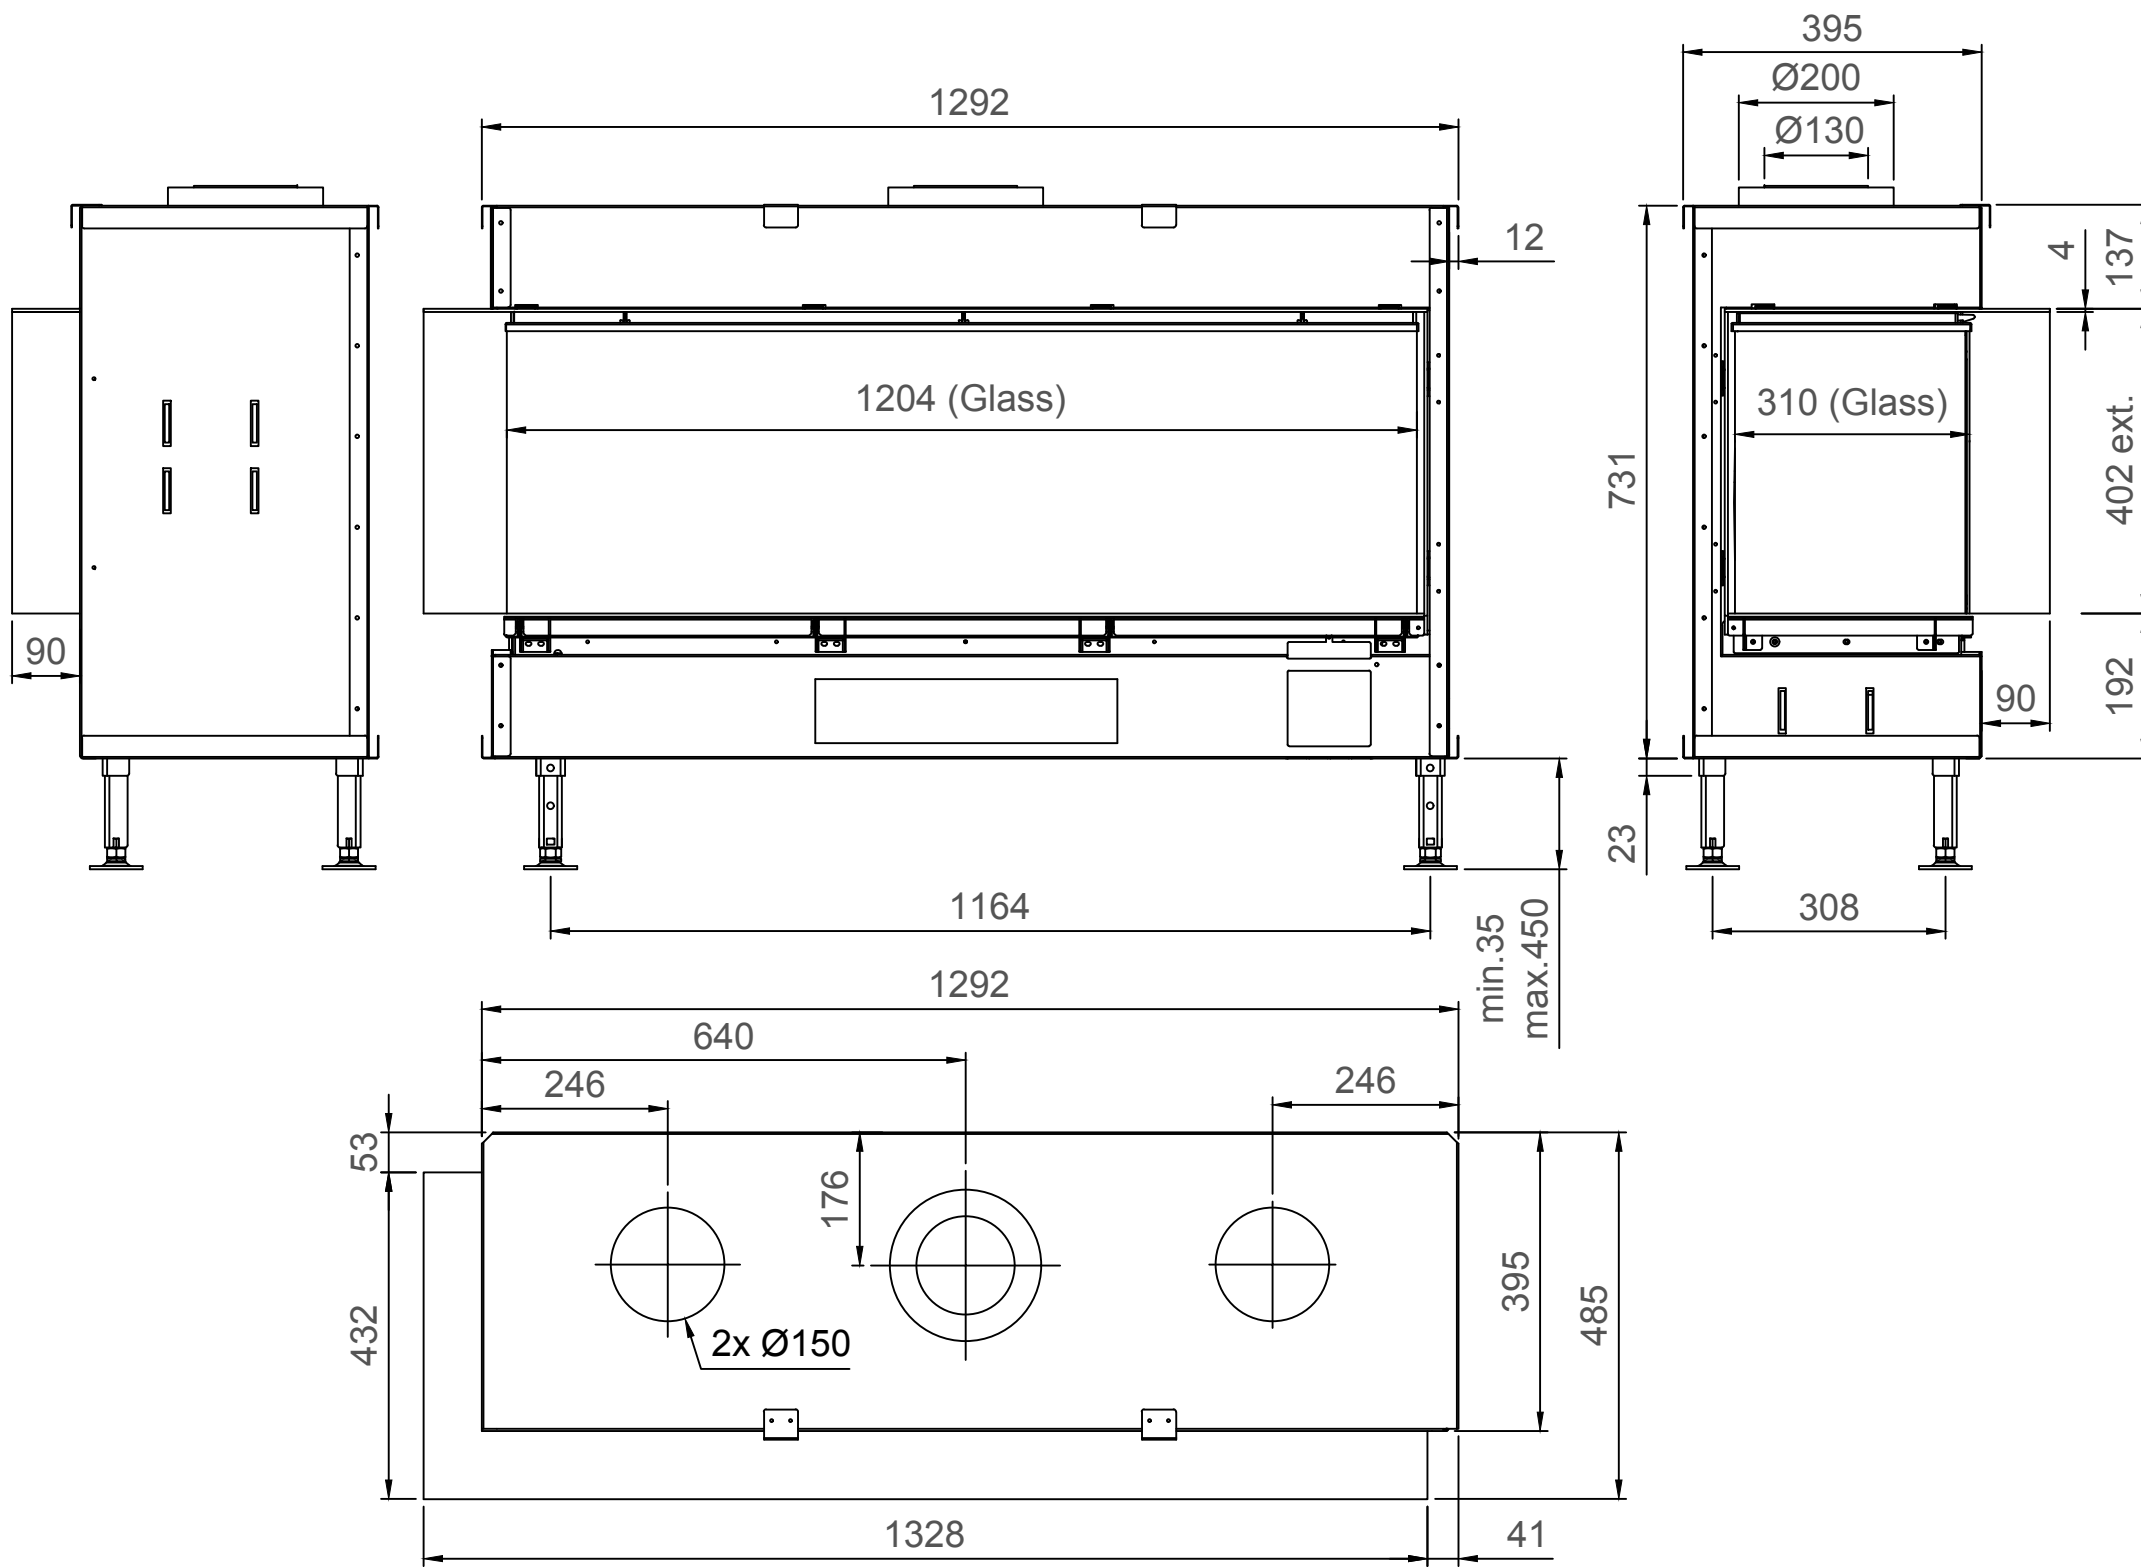

Luna Diamond 1300CL Gas/Gaz - Type 1 - Coverframe

Luna Diamond 1300CL Gas/Gaz - Type 2 - 30mm

Luna Diamond 1300CL Gas/Gaz - Type 2 - 60mm

Luna Diamond 1300CL Gas/Gaz - Type 2 - 90mm

Luna Diamond 1300CL Gas/Gaz - Type 3 - 30mm

Luna Diamond 1300CL Gas/Gaz - Type 3 - 60mm

Luna Diamond 1300CL Gas/Gaz - Type 3 - 90mm

Luna Diamond 1300CL Gas/Gaz - Type 4 - 30mm

Luna Diamond 1300CL Gas/Gaz - Type 4 - 60mm

Luna Diamond 1300CL Gas/Gaz - Type 4 - 90mm