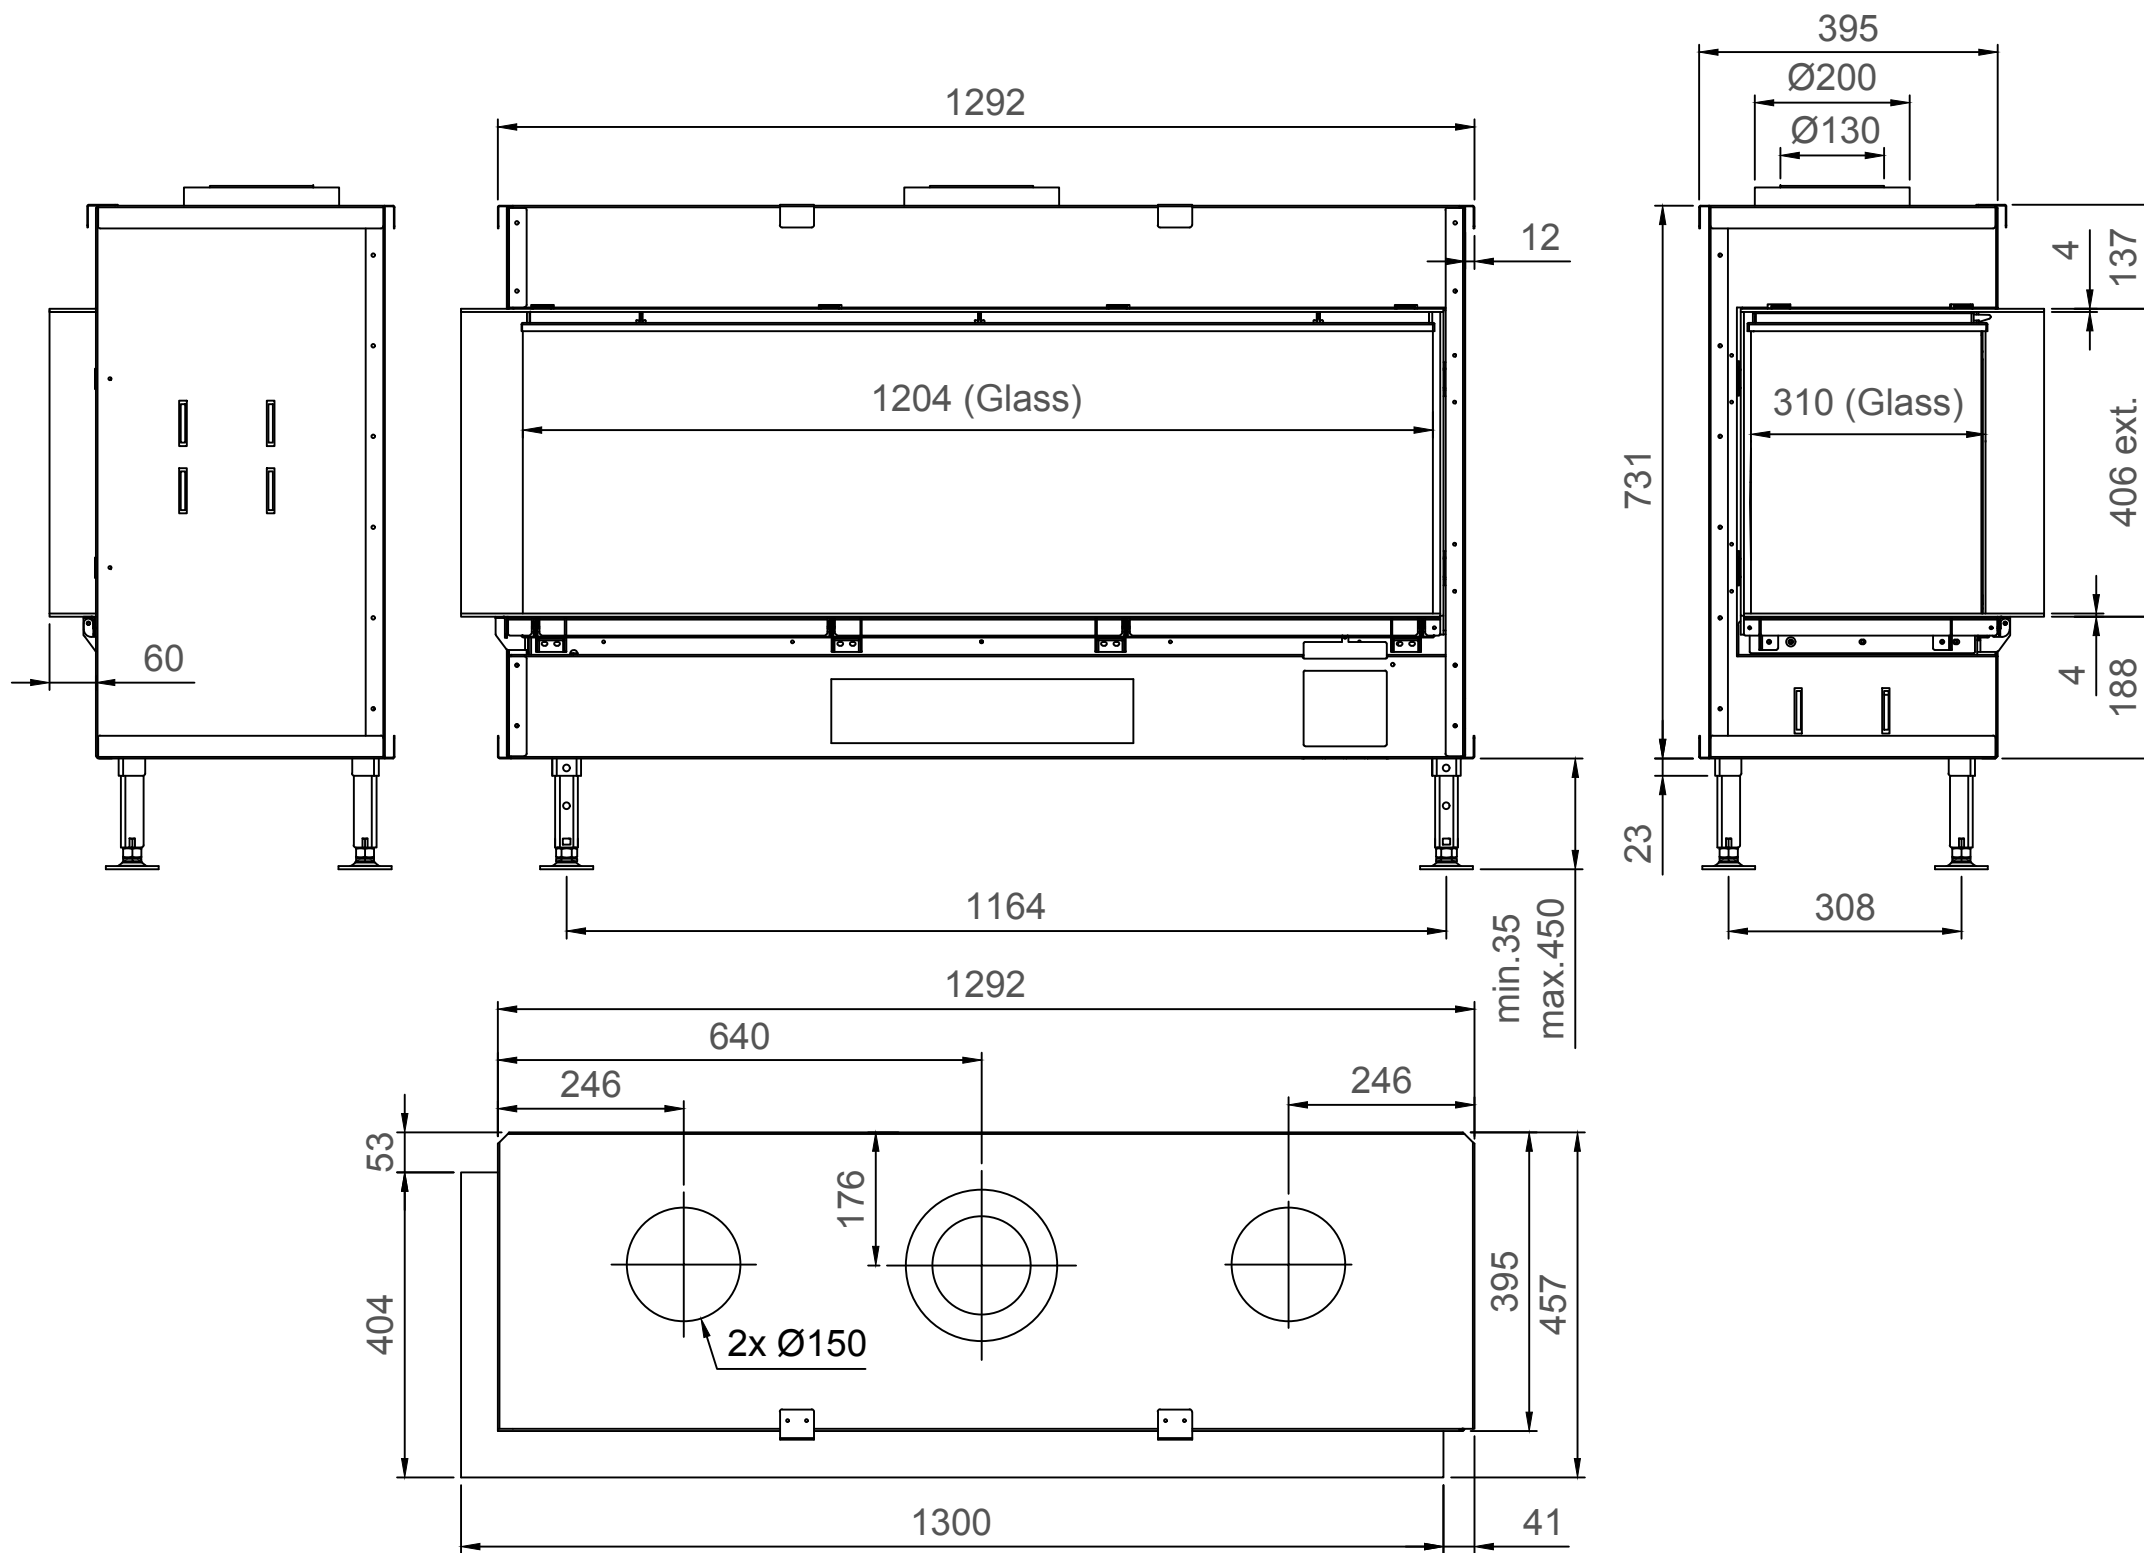

Luna Diamond 1300CL Gas/Gaz - Type 3 - 60mm

Luna Diamond 1300CL Gas/Gaz - Type 3 - 90mm

Luna Diamond 1300CL Gas/Gaz - Type 4 - 30mm

Luna Diamond 1300CL Gas/Gaz - Type 4 - 60mm

Luna Diamond 1300CL Gas/Gaz - Type 4 - 90mm