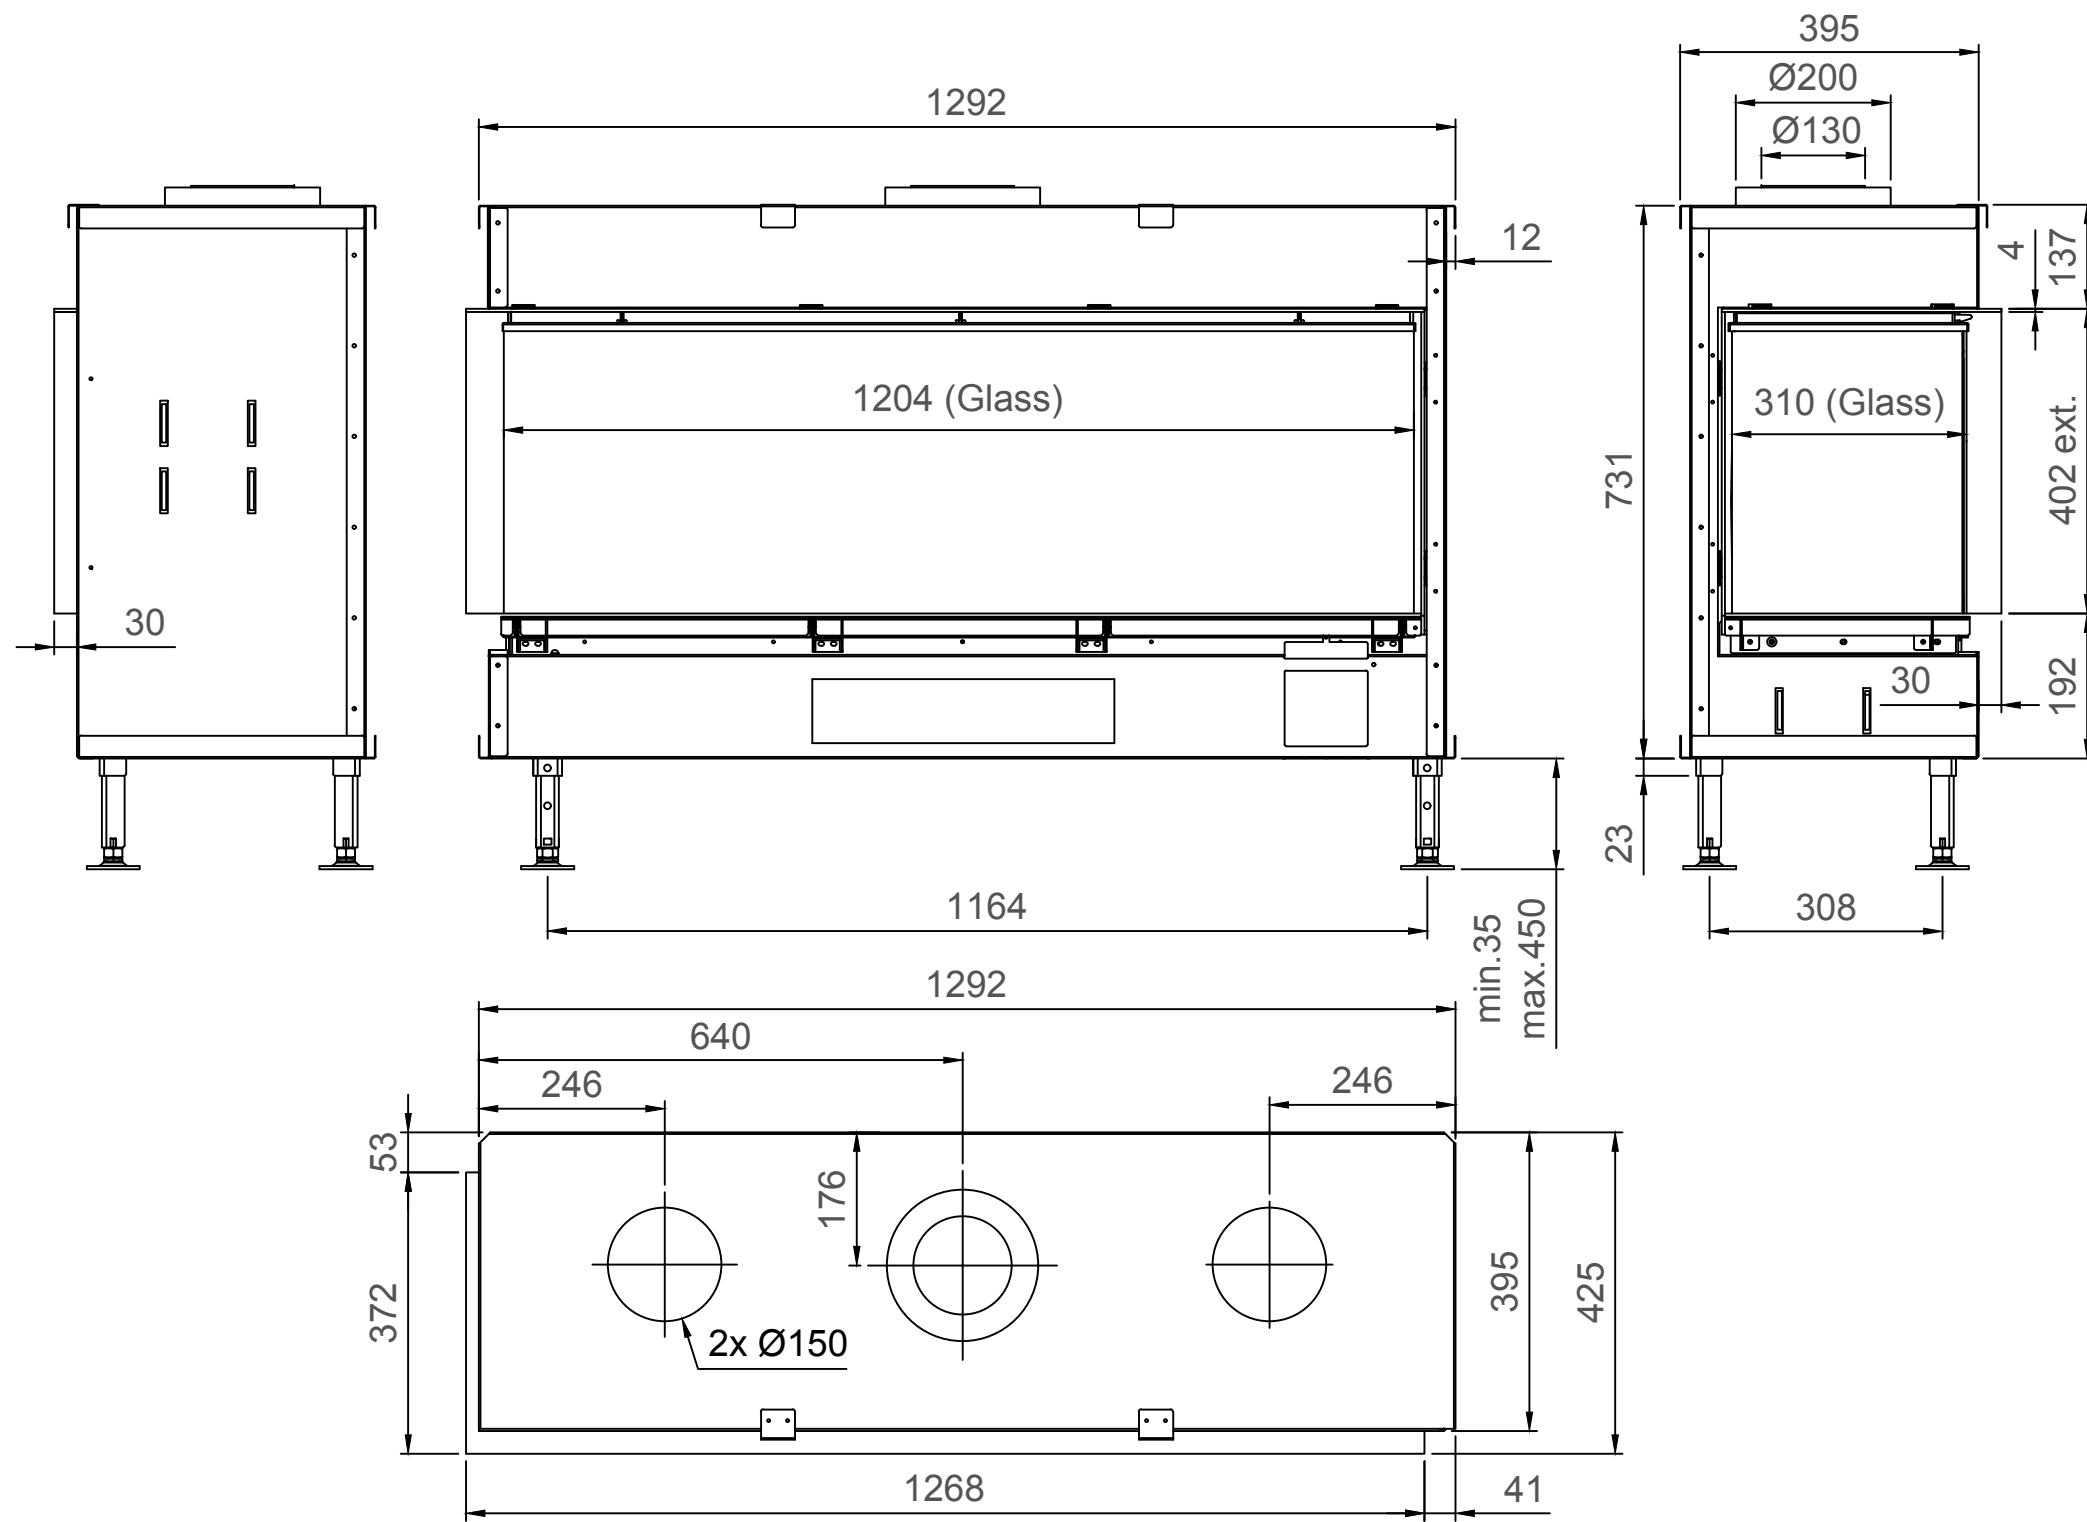

Luna Diamond 1300CL Gas/Gaz - Type 1 - Coverframe

Luna Diamond 1300CL Gas/Gaz - Type 2 - 30mm

Luna Diamond 1300CL Gas/Gaz - Type 2 - 60mm

Luna Diamond 1300CL Gas/Gaz - Type 2 - 90mm

Luna Diamond 1300CL Gas/Gaz - Type 3 - 30mm

Luna Diamond 1300CL Gas/Gaz - Type 3 - 60mm

Luna Diamond 1300CL Gas/Gaz - Type 3 - 90mm

Luna Diamond 1300CL Gas/Gaz - Type 4 - 30mm

Luna Diamond 1300CL Gas/Gaz - Type 4 - 60mm

Luna Diamond 1300CL Gas/Gaz - Type 4 - 90mm