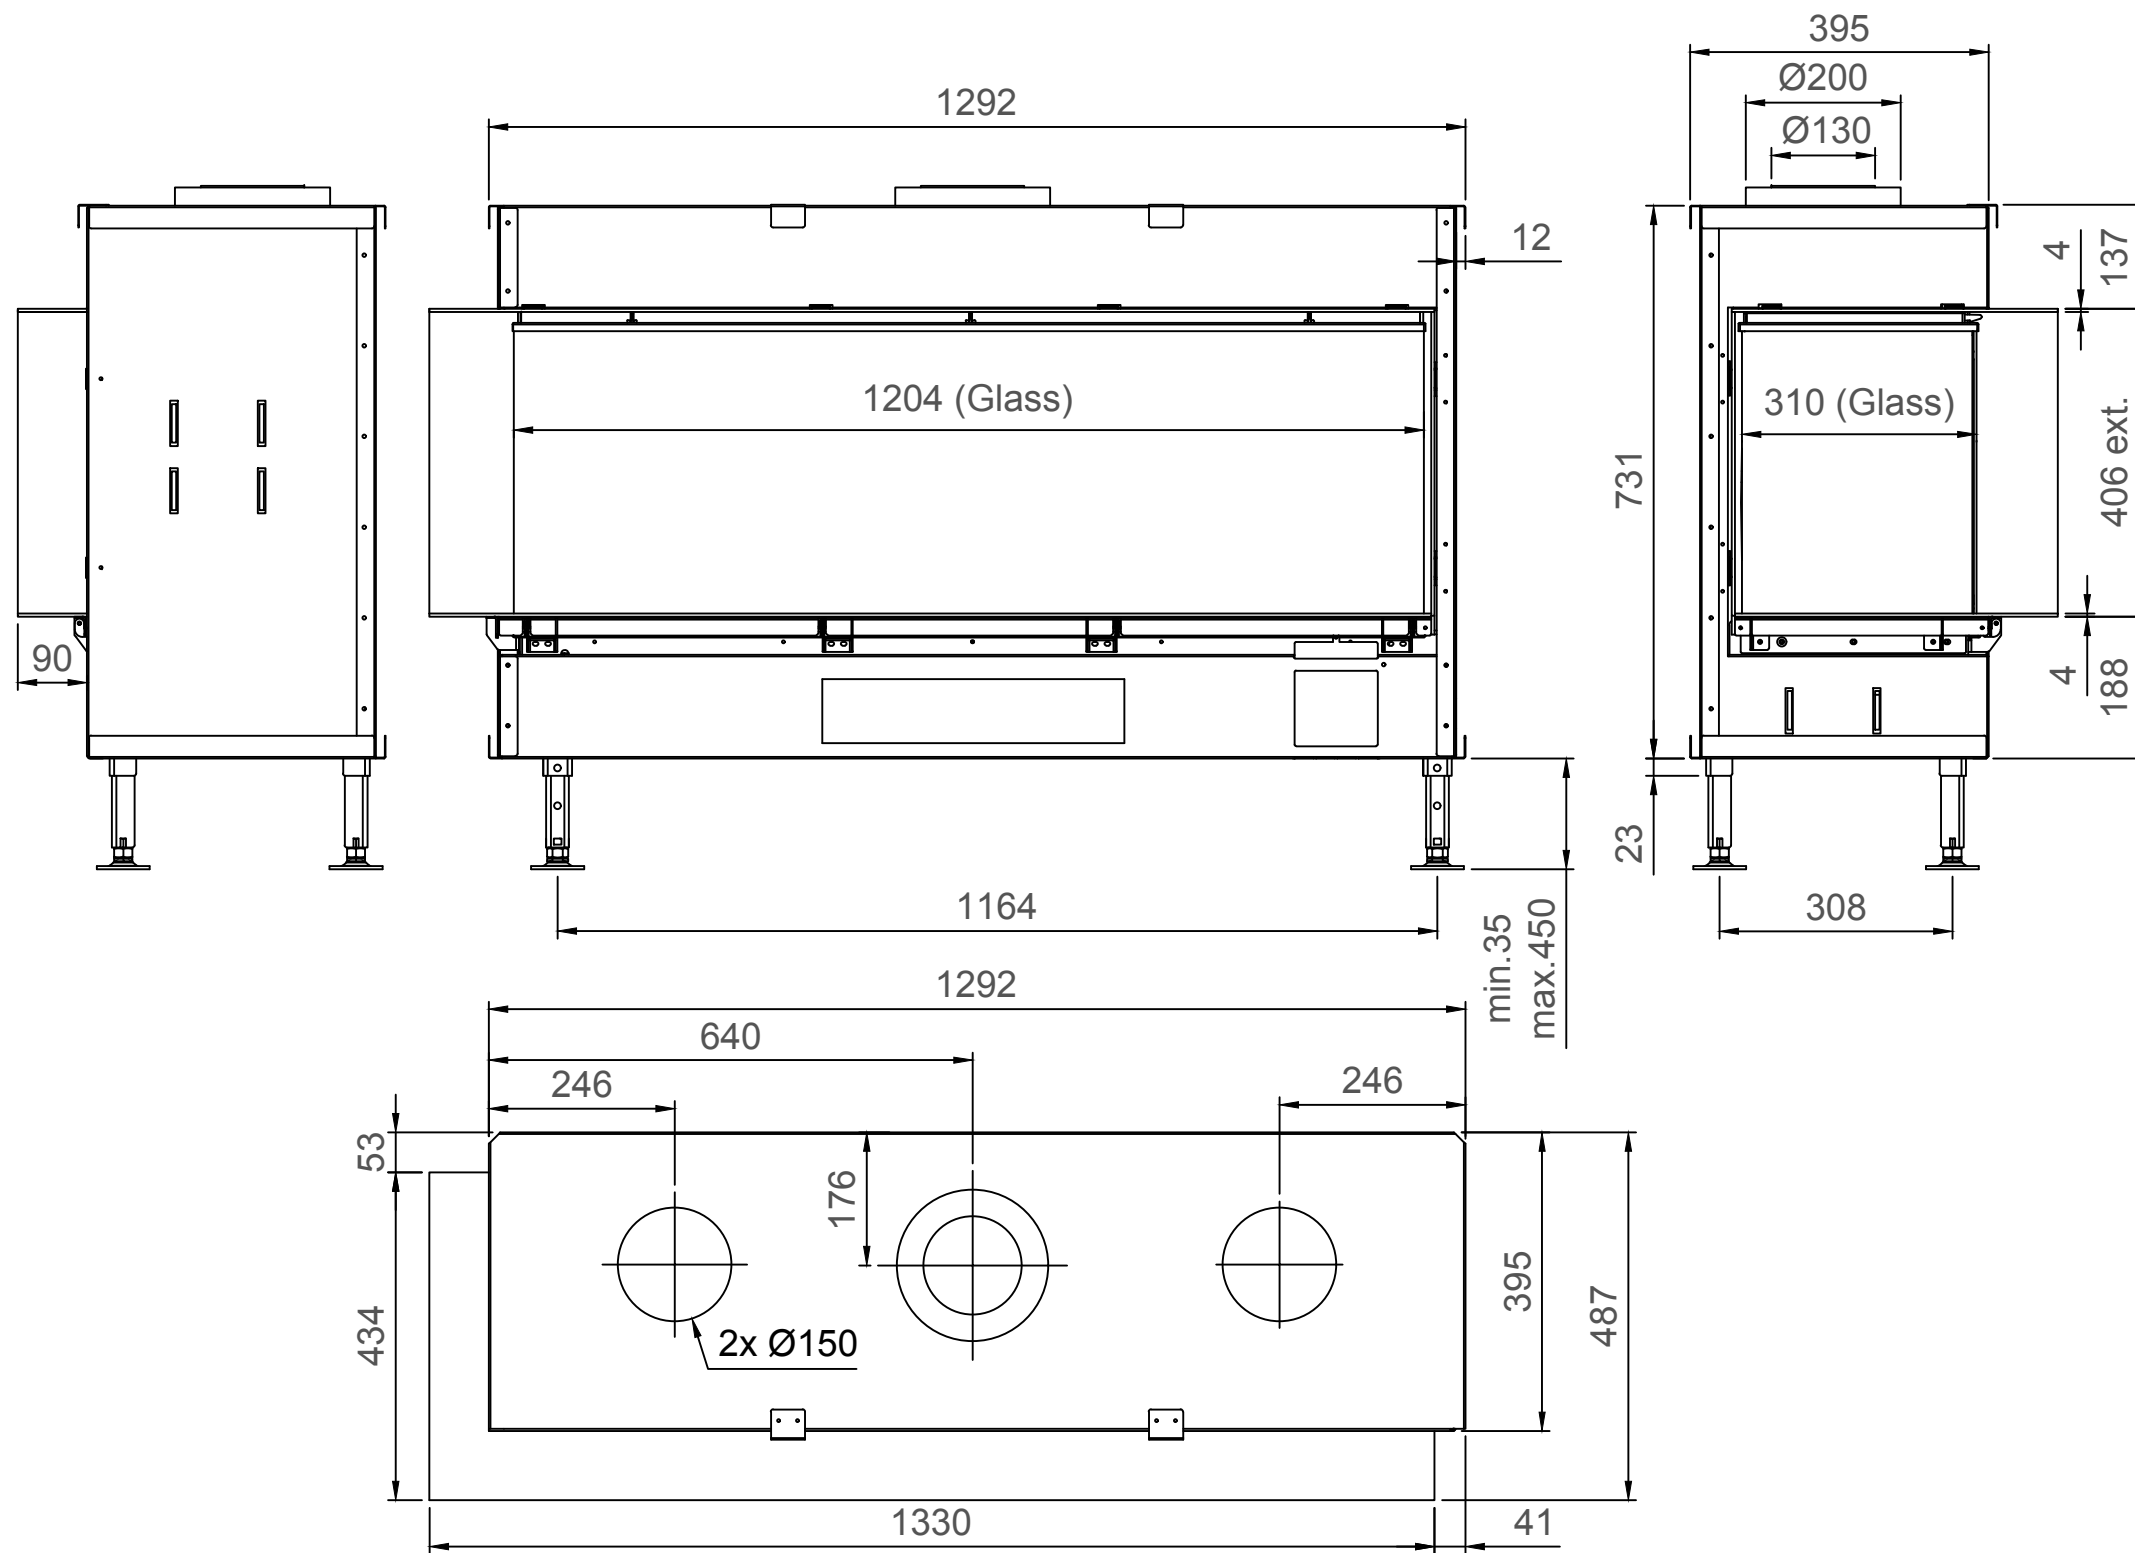

Luna Diamond 1300CL Gas/Gaz - Type 1 - Coverframe

Luna Diamond 1300CL Gas/Gaz - Type 2 - 30mm

Luna Diamond 1300CL Gas/Gaz - Type 2 - 60mm

Luna Diamond 1300CL Gas/Gaz - Type 2 - 90mm

Luna Diamond 1300CL Gas/Gaz - Type 3 - 30mm

Luna Diamond 1300CL Gas/Gaz - Type 3 - 60mm

Luna Diamond 1300CL Gas/Gaz - Type 3 - 90mm

Luna Diamond 1300CL Gas/Gaz - Type 4 - 30mm

Luna Diamond 1300CL Gas/Gaz - Type 4 - 60mm

Luna Diamond 1300CL Gas/Gaz - Type 4 - 90mm