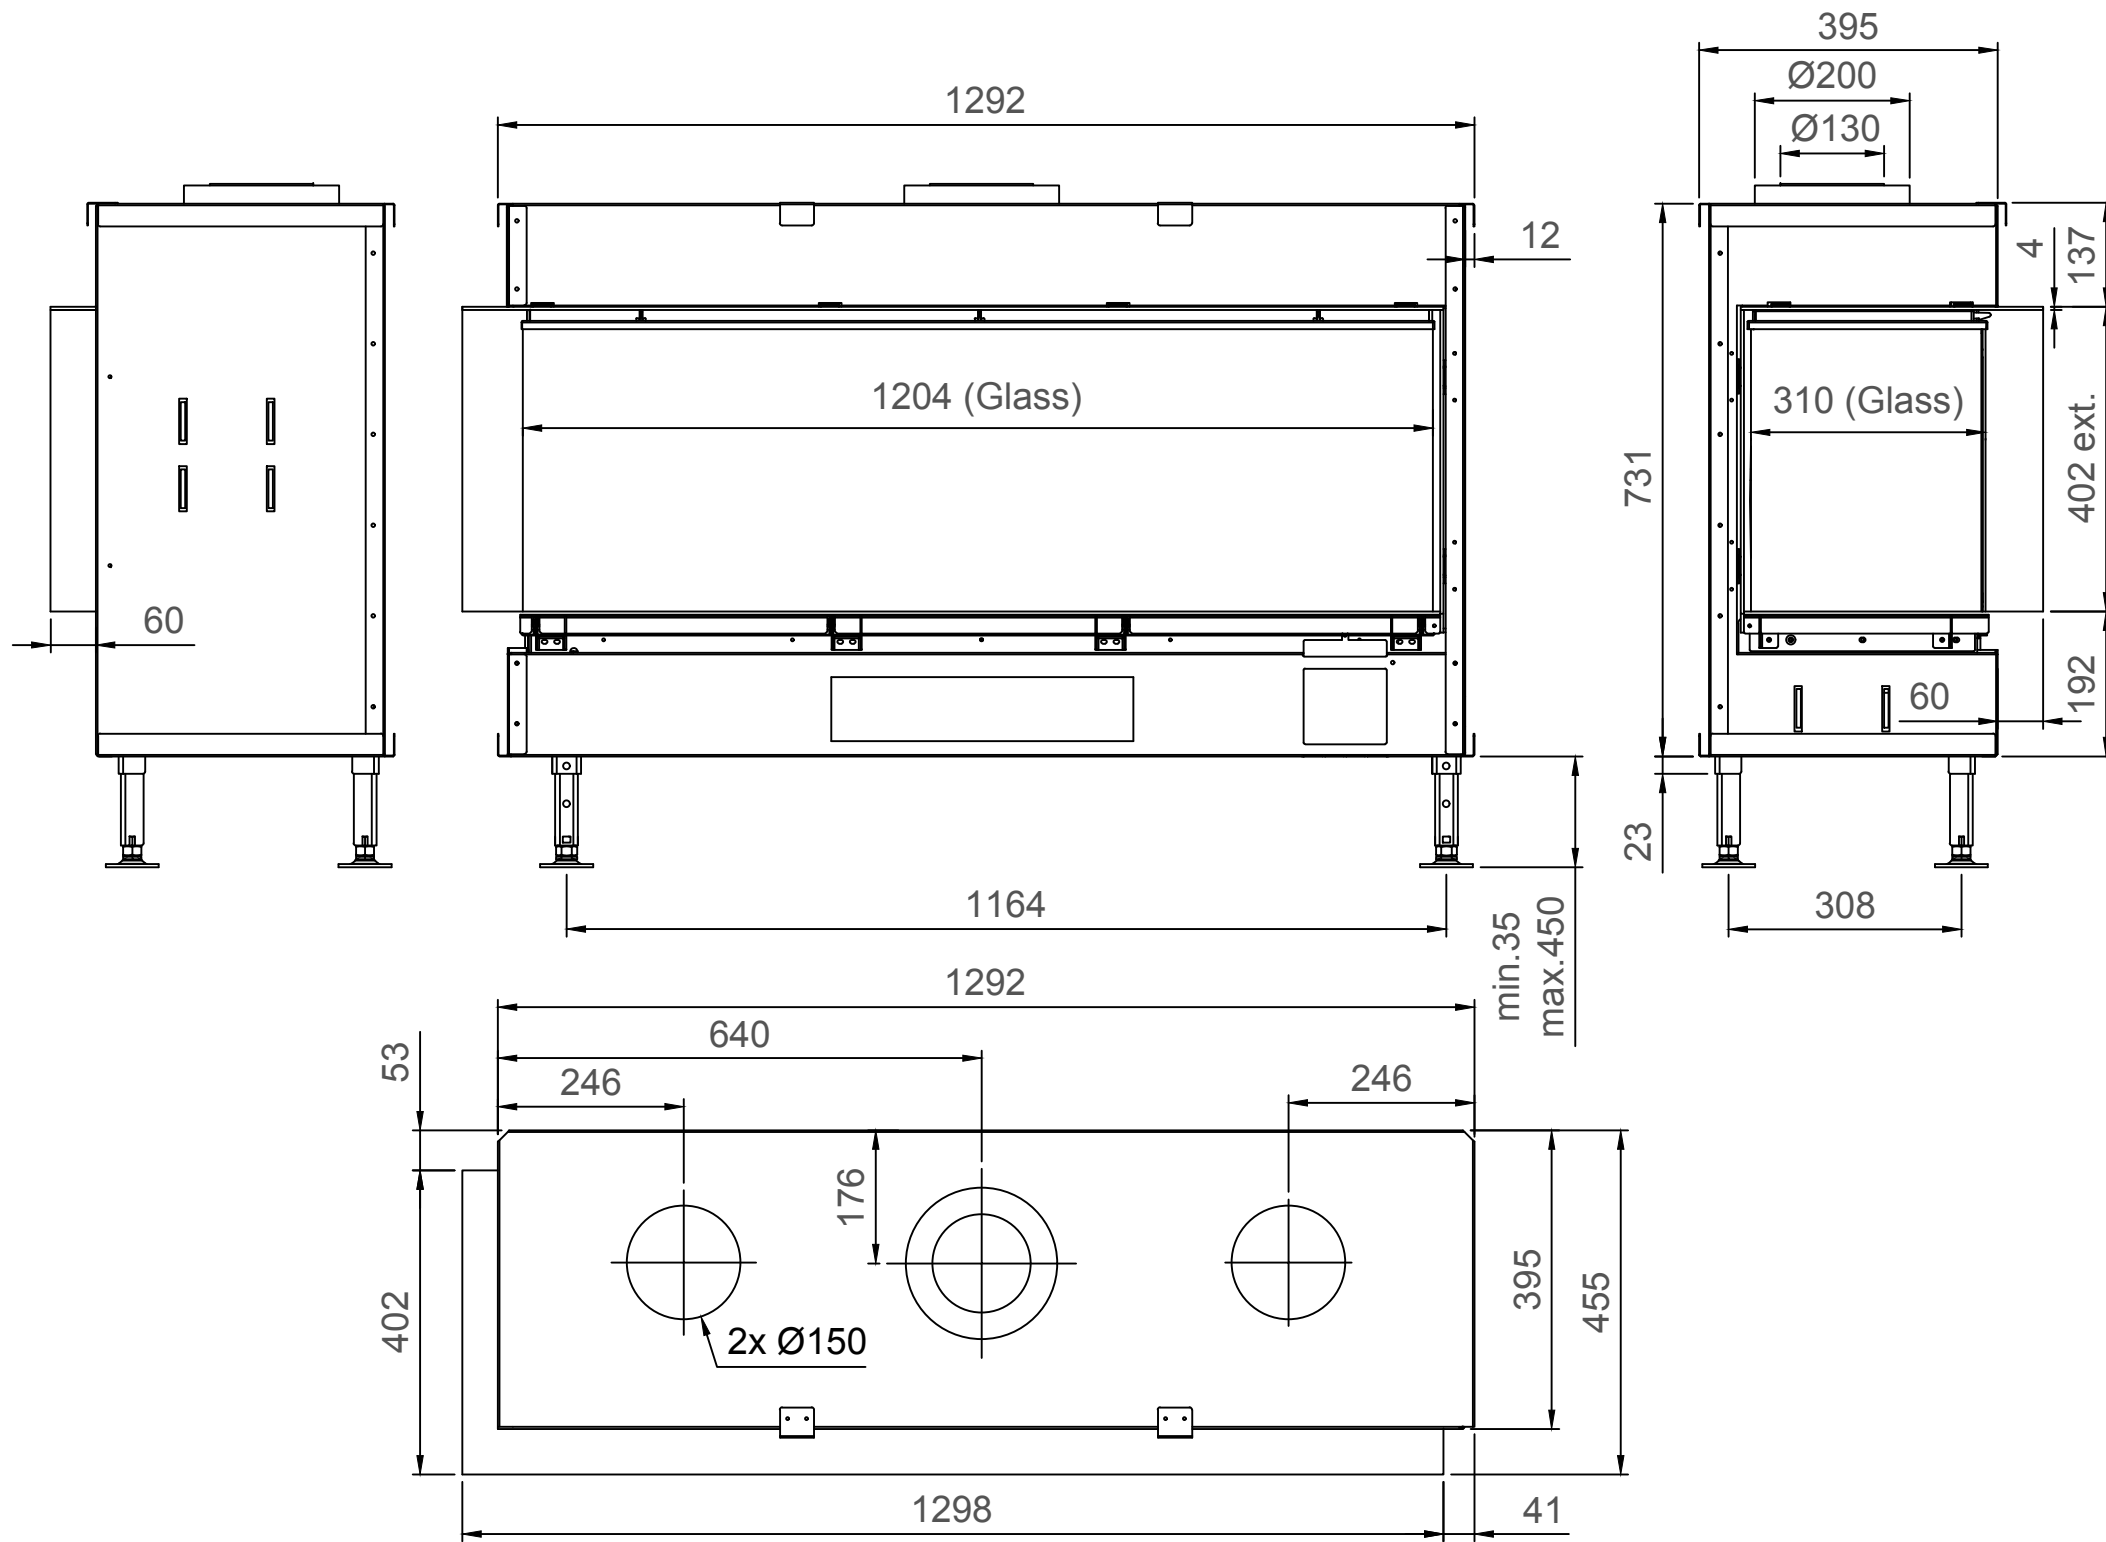

Luna Diamond 1300CL Gas/Gaz - Type 1 - Coverframe

Luna Diamond 1300CL Gas/Gaz - Type 2 - 30mm

Luna Diamond 1300CL Gas/Gaz - Type 2 - 60mm

Luna Diamond 1300CL Gas/Gaz - Type 2 - 90mm

Luna Diamond 1300CL Gas/Gaz - Type 3 - 30mm

Luna Diamond 1300CL Gas/Gaz - Type 3 - 60mm

Luna Diamond 1300CL Gas/Gaz - Type 3 - 90mm

Luna Diamond 1300CL Gas/Gaz - Type 4 - 30mm

Luna Diamond 1300CL Gas/Gaz - Type 4 - 60mm

Luna Diamond 1300CL Gas/Gaz - Type 4 - 90mm