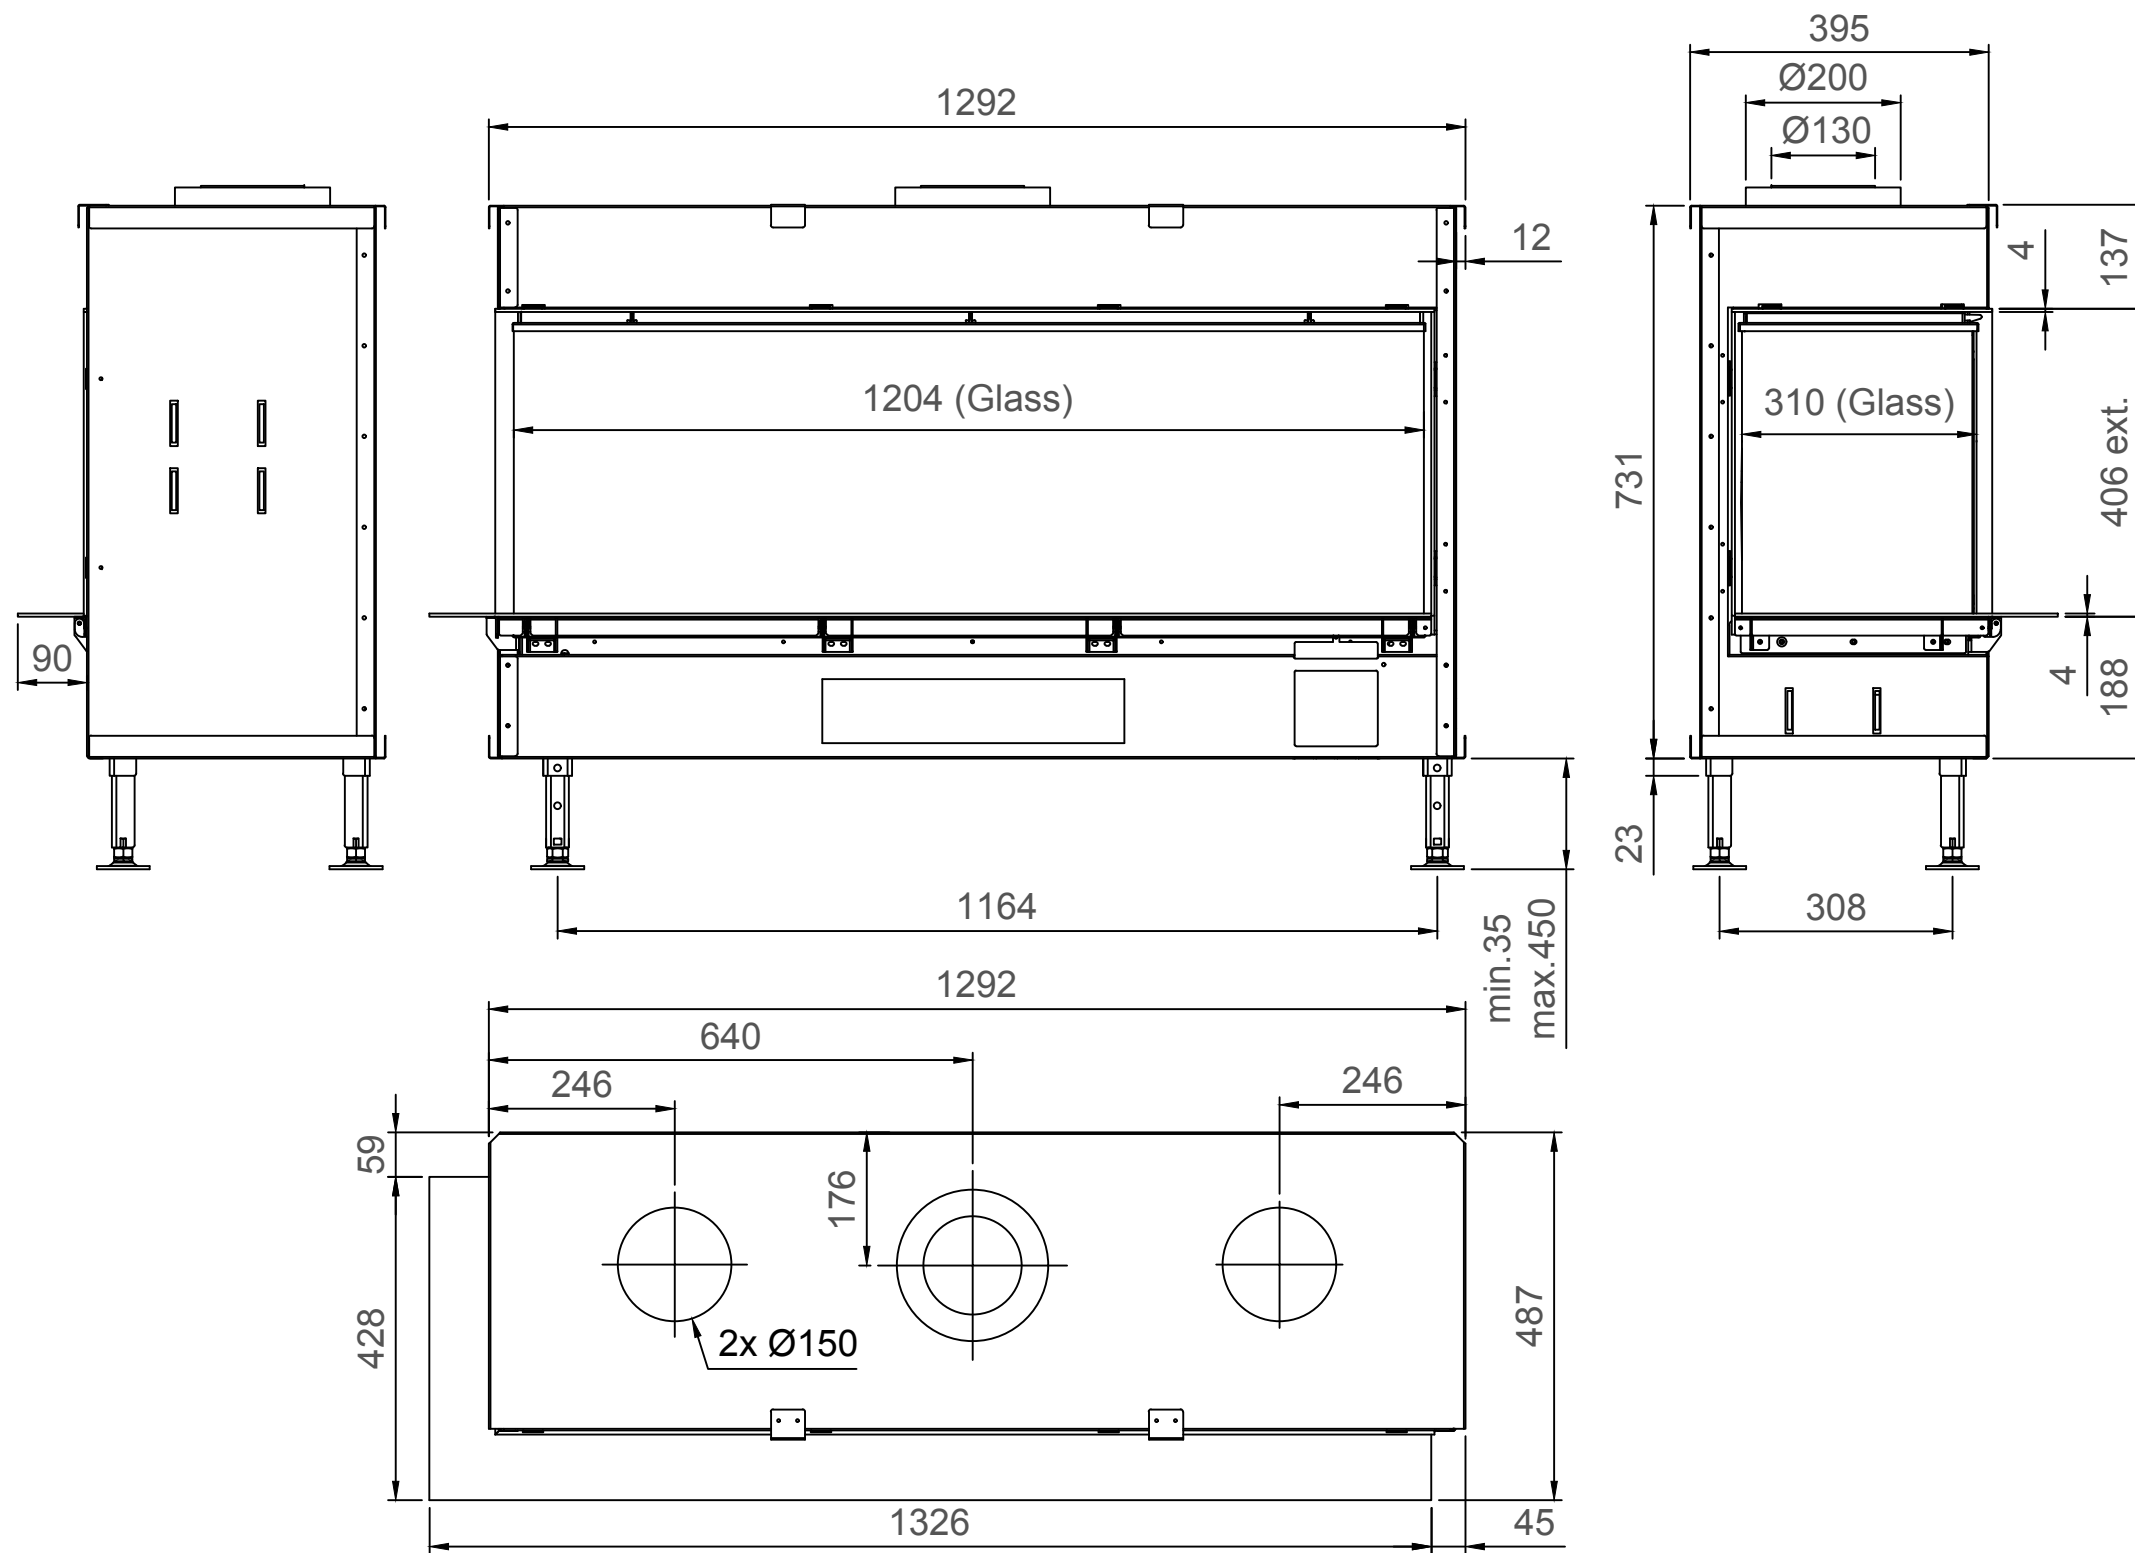

Luna Diamond 1300CL Gas/Gaz - Type 1 - Coverframe

Luna Diamond 1300CL Gas/Gaz - Type 2 - 30mm

Luna Diamond 1300CL Gas/Gaz - Type 2 - 60mm

Luna Diamond 1300CL Gas/Gaz - Type 2 - 90mm

Luna Diamond 1300CL Gas/Gaz - Type 3 - 30mm

Luna Diamond 1300CL Gas/Gaz - Type 3 - 60mm

Luna Diamond 1300CL Gas/Gaz - Type 3 - 90mm

Luna Diamond 1300CL Gas/Gaz - Type 4 - 30mm

Luna Diamond 1300CL Gas/Gaz - Type 4 - 60mm

Luna Diamond 1300CL Gas/Gaz - Type 4 - 90mm