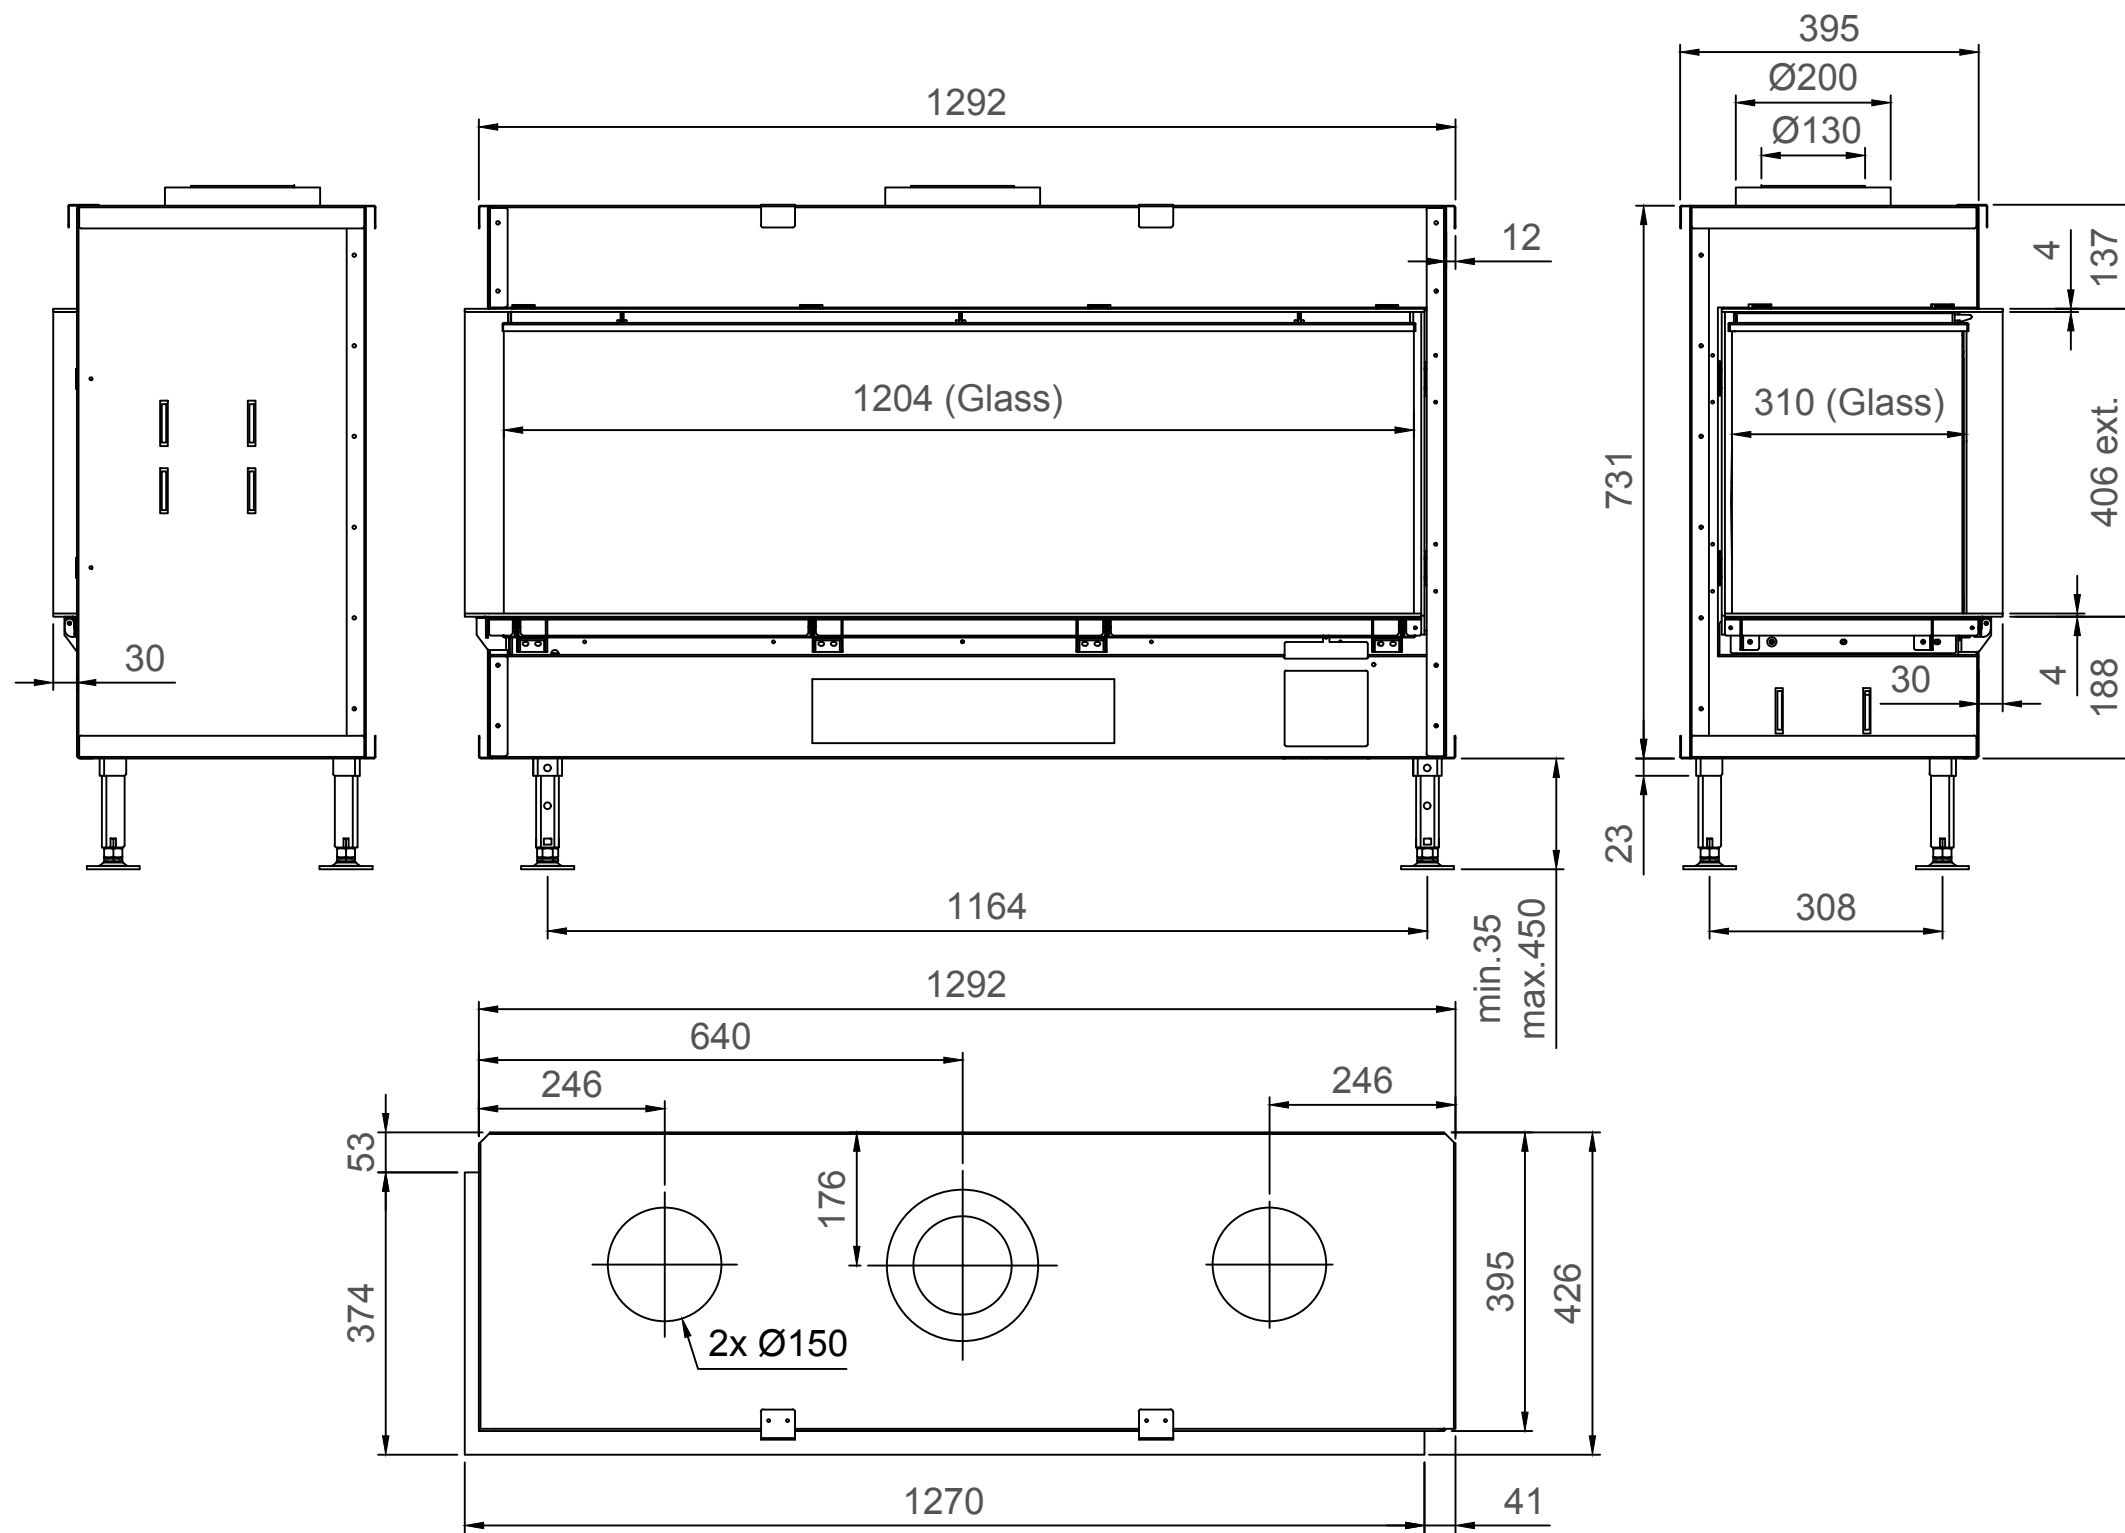

Luna Diamond 1300CL Gas/Gaz - Type 1 - Coverframe

Luna Diamond 1300CL Gas/Gaz - Type 2 - 30mm

Luna Diamond 1300CL Gas/Gaz - Type 2 - 60mm

Luna Diamond 1300CL Gas/Gaz - Type 2 - 90mm

Luna Diamond 1300CL Gas/Gaz - Type 3 - 30mm

Luna Diamond 1300CL Gas/Gaz - Type 3 - 60mm

Luna Diamond 1300CL Gas/Gaz - Type 3 - 90mm

Luna Diamond 1300CL Gas/Gaz - Type 4 - 30mm

Luna Diamond 1300CL Gas/Gaz - Type 4 - 60mm

Luna Diamond 1300CL Gas/Gaz - Type 4 - 90mm