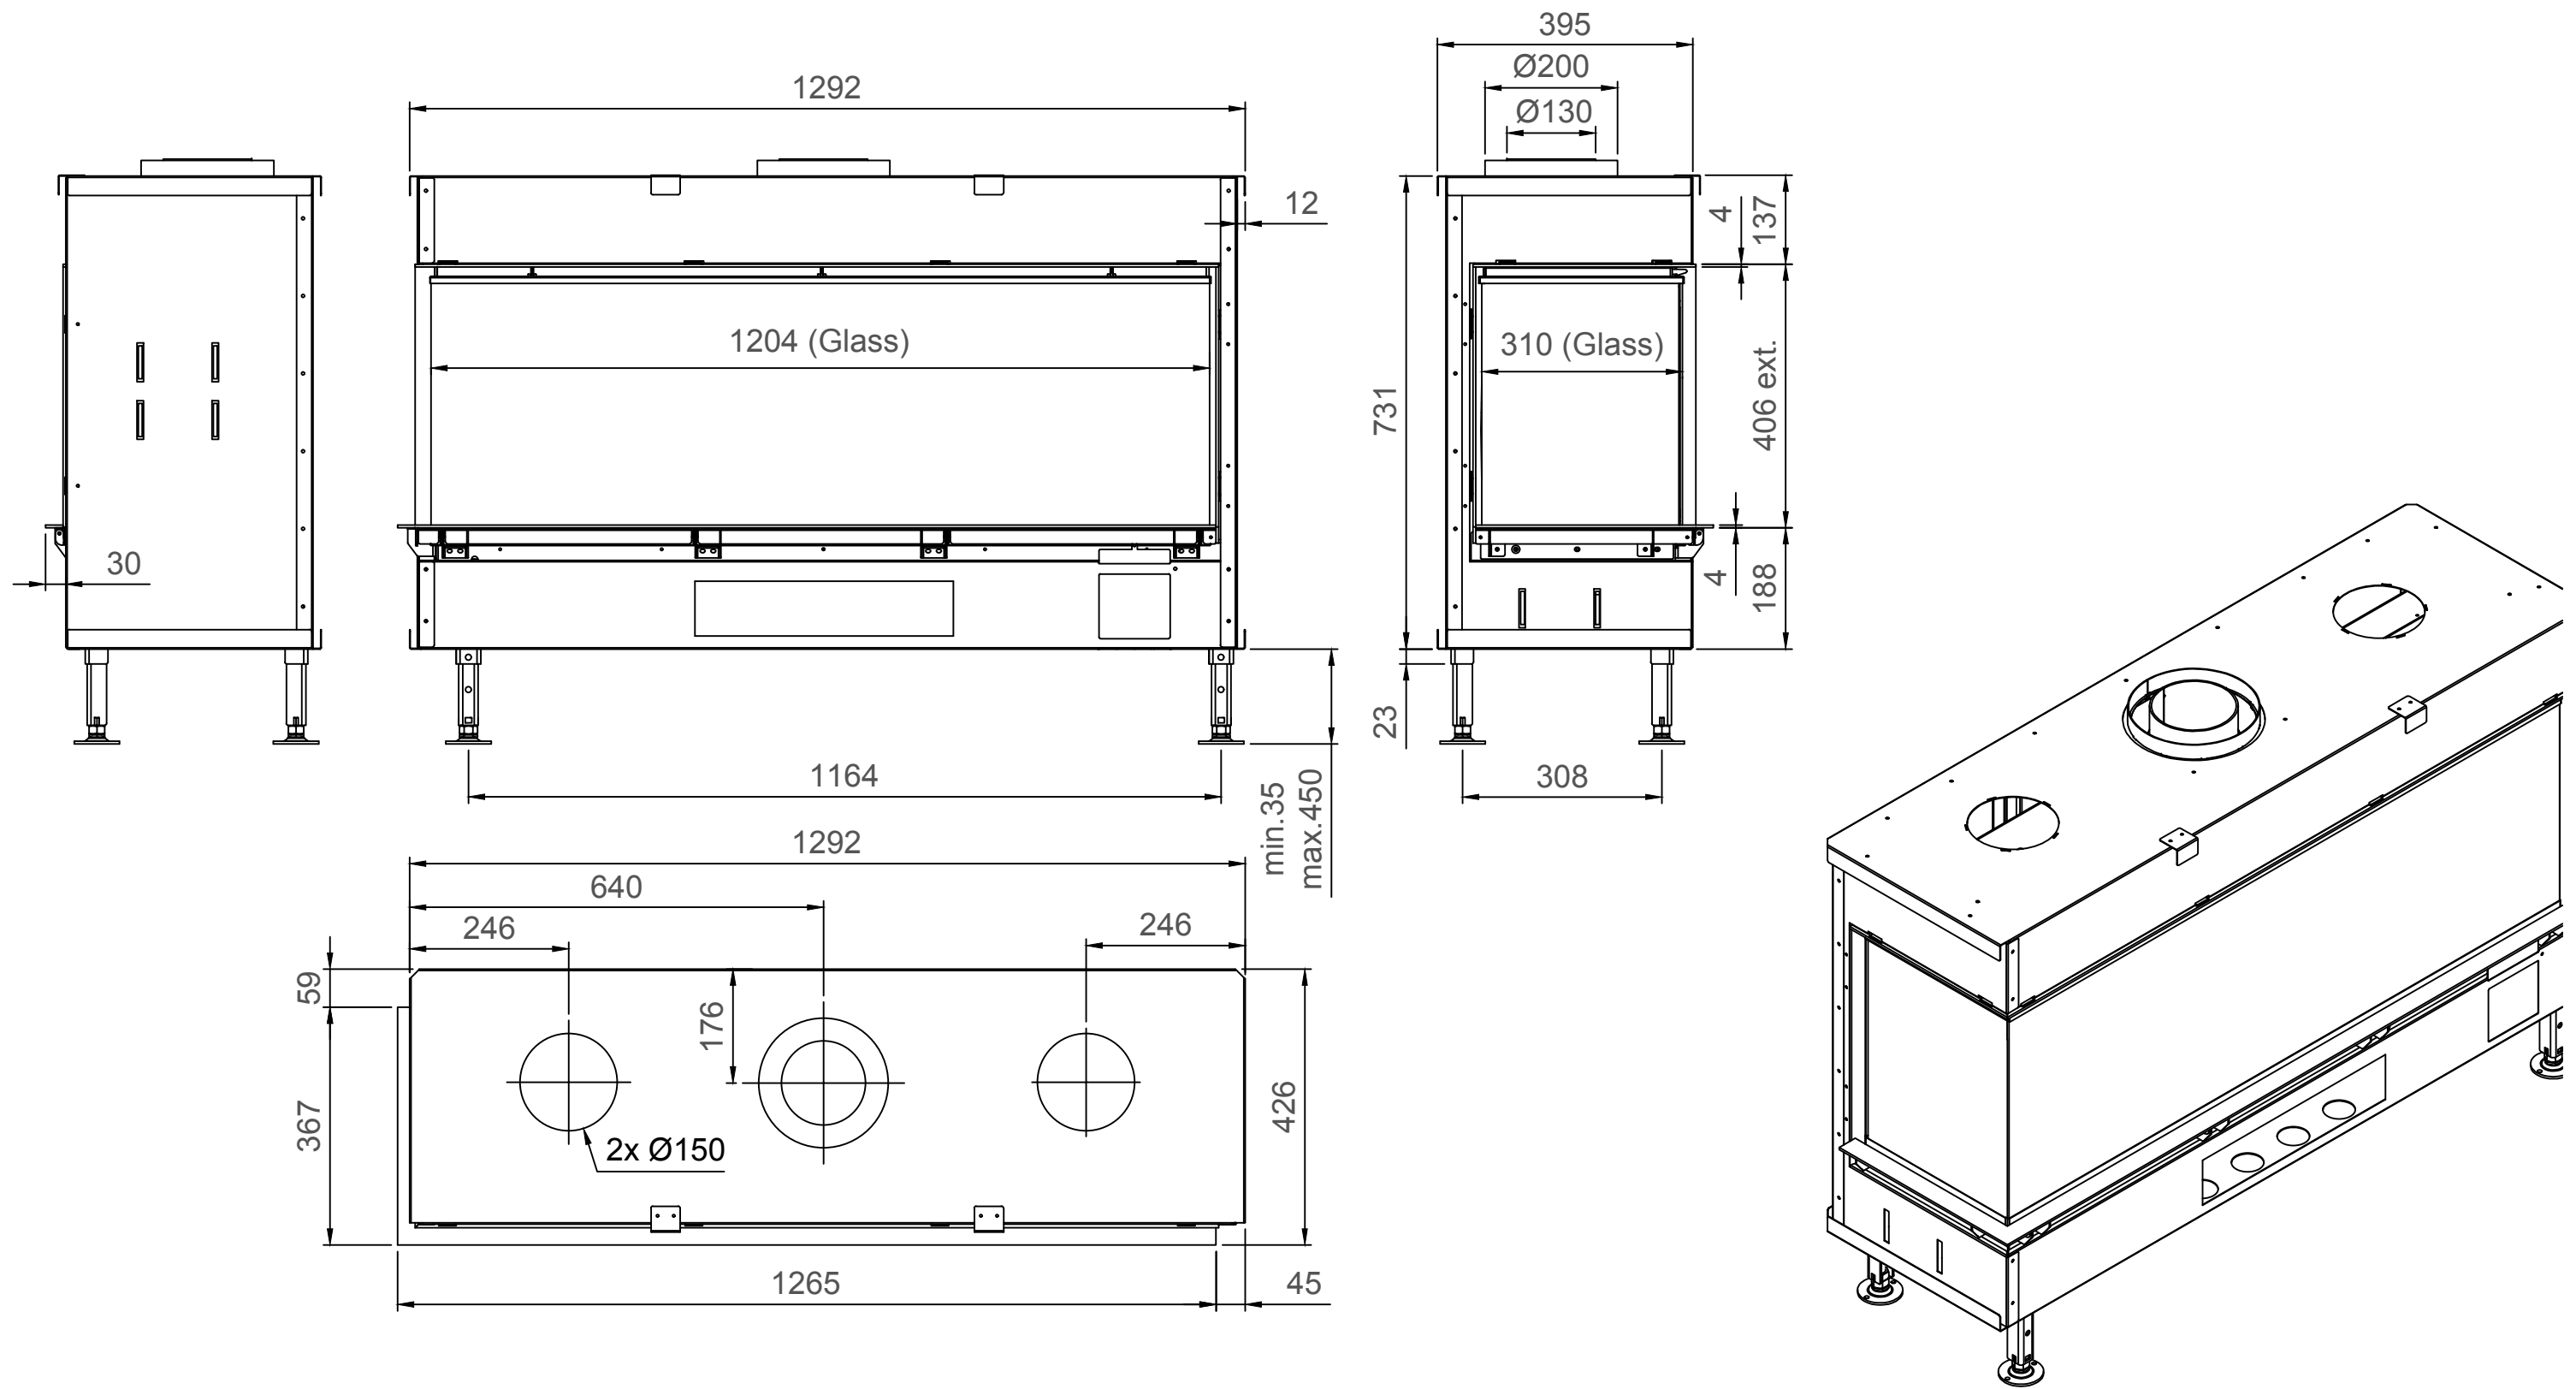

Luna Diamond 1300CL Gas/Gaz - Type 1 - Coverframe

Luna Diamond 1300CL Gas/Gaz - Type 2 - 30mm

Luna Diamond 1300CL Gas/Gaz - Type 2 - 60mm

Luna Diamond 1300CL Gas/Gaz - Type 2 - 90mm

Luna Diamond 1300CL Gas/Gaz - Type 3 - 30mm

Luna Diamond 1300CL Gas/Gaz - Type 3 - 60mm

Luna Diamond 1300CL Gas/Gaz - Type 3 - 90mm

Luna Diamond 1300CL Gas/Gaz - Type 4 - 30mm

Luna Diamond 1300CL Gas/Gaz - Type 4 - 60mm

Luna Diamond 1300CL Gas/Gaz - Type 4 - 90mm