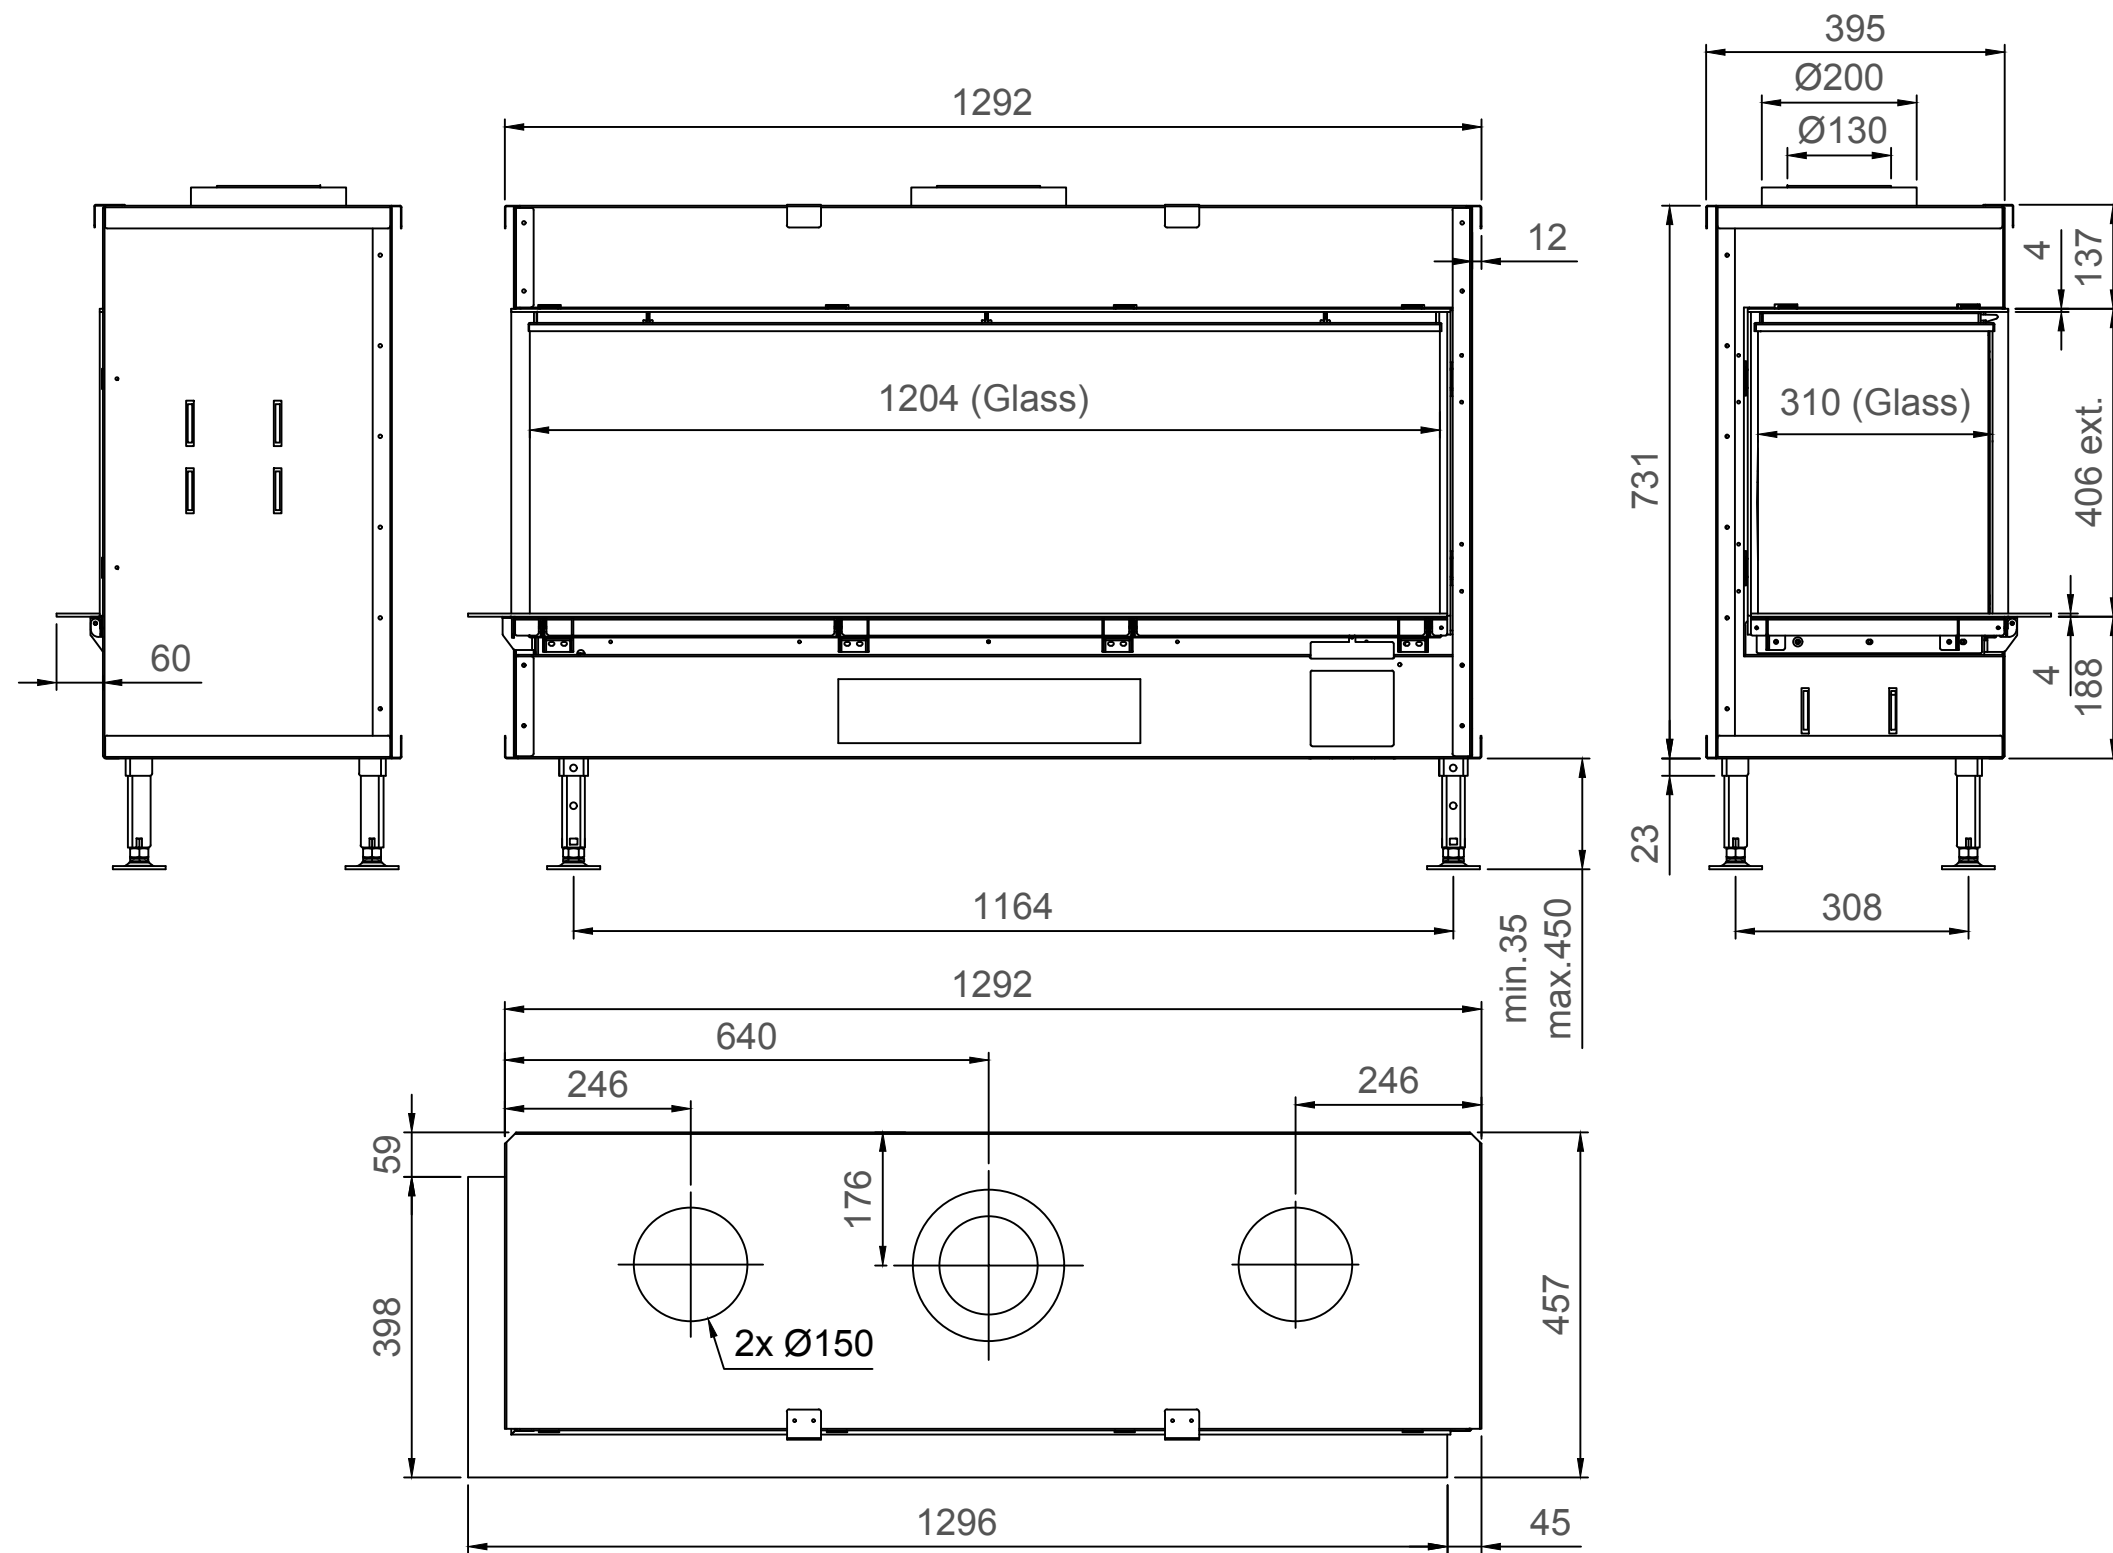

Luna Diamond 1300CL Gas/Gaz - Type 1 - Coverframe

Luna Diamond 1300CL Gas/Gaz - Type 2 - 30mm

Luna Diamond 1300CL Gas/Gaz - Type 2 - 60mm

Luna Diamond 1300CL Gas/Gaz - Type 2 - 90mm

Luna Diamond 1300CL Gas/Gaz - Type 3 - 30mm

Luna Diamond 1300CL Gas/Gaz - Type 3 - 60mm

Luna Diamond 1300CL Gas/Gaz - Type 3 - 90mm

Luna Diamond 1300CL Gas/Gaz - Type 4 - 30mm

Luna Diamond 1300CL Gas/Gaz - Type 4 - 60mm

Luna Diamond 1300CL Gas/Gaz - Type 4 - 90mm