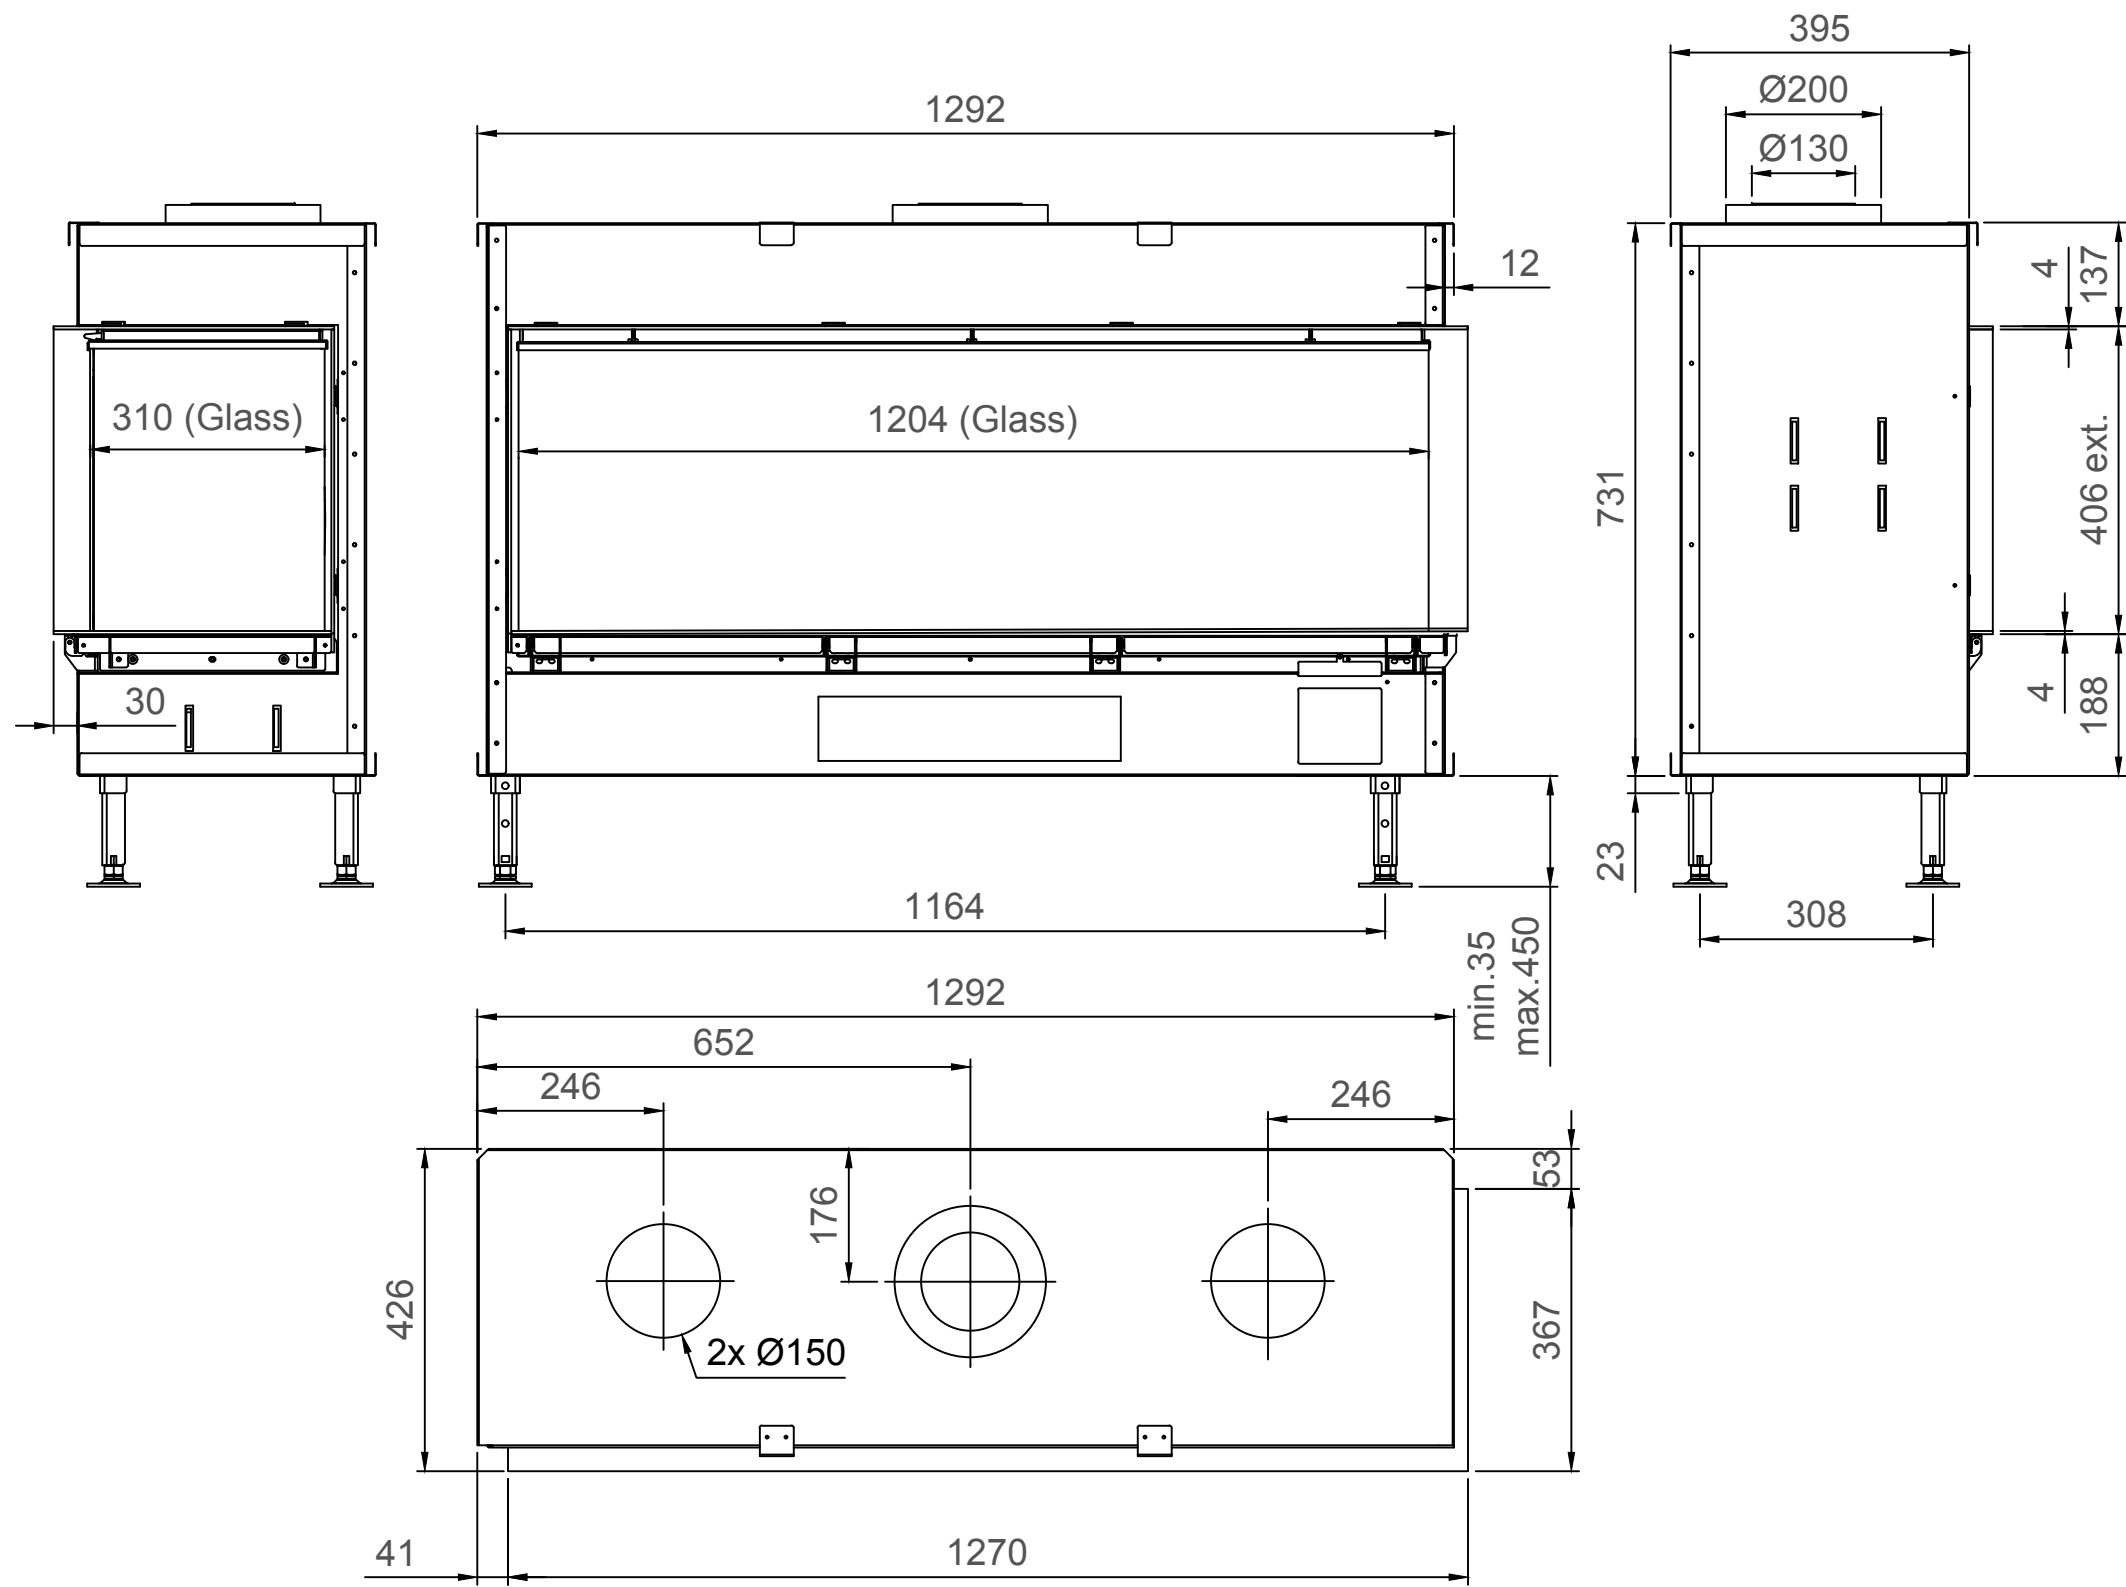

Luna Diamond 1300CR Gas/Gaz - Type 1 - Coverframe

Luna Diamond 1300CR Gas/Gaz - Type 2 - 30mm

Luna Diamond 1300CR Gas/Gaz - Type 2 - 60mm

Luna Diamond 1300CR Gas/Gaz - Type 2 - 90mm

Luna Diamond 1300CR Gas/Gaz - Type 3 - 30mm

Luna Diamond 1300CR Gas/Gaz - Type 3 - 60mm

Luna Diamond 1300CR Gas/Gaz - Type 3 - 90mm

Luna Diamond 1300CR Gas/Gaz - Type 4 - 30mm

Luna Diamond 1300CR Gas/Gaz - Type 4 - 60mm

Luna Diamond 1300CR Gas/Gaz - Type 4 - 90mm