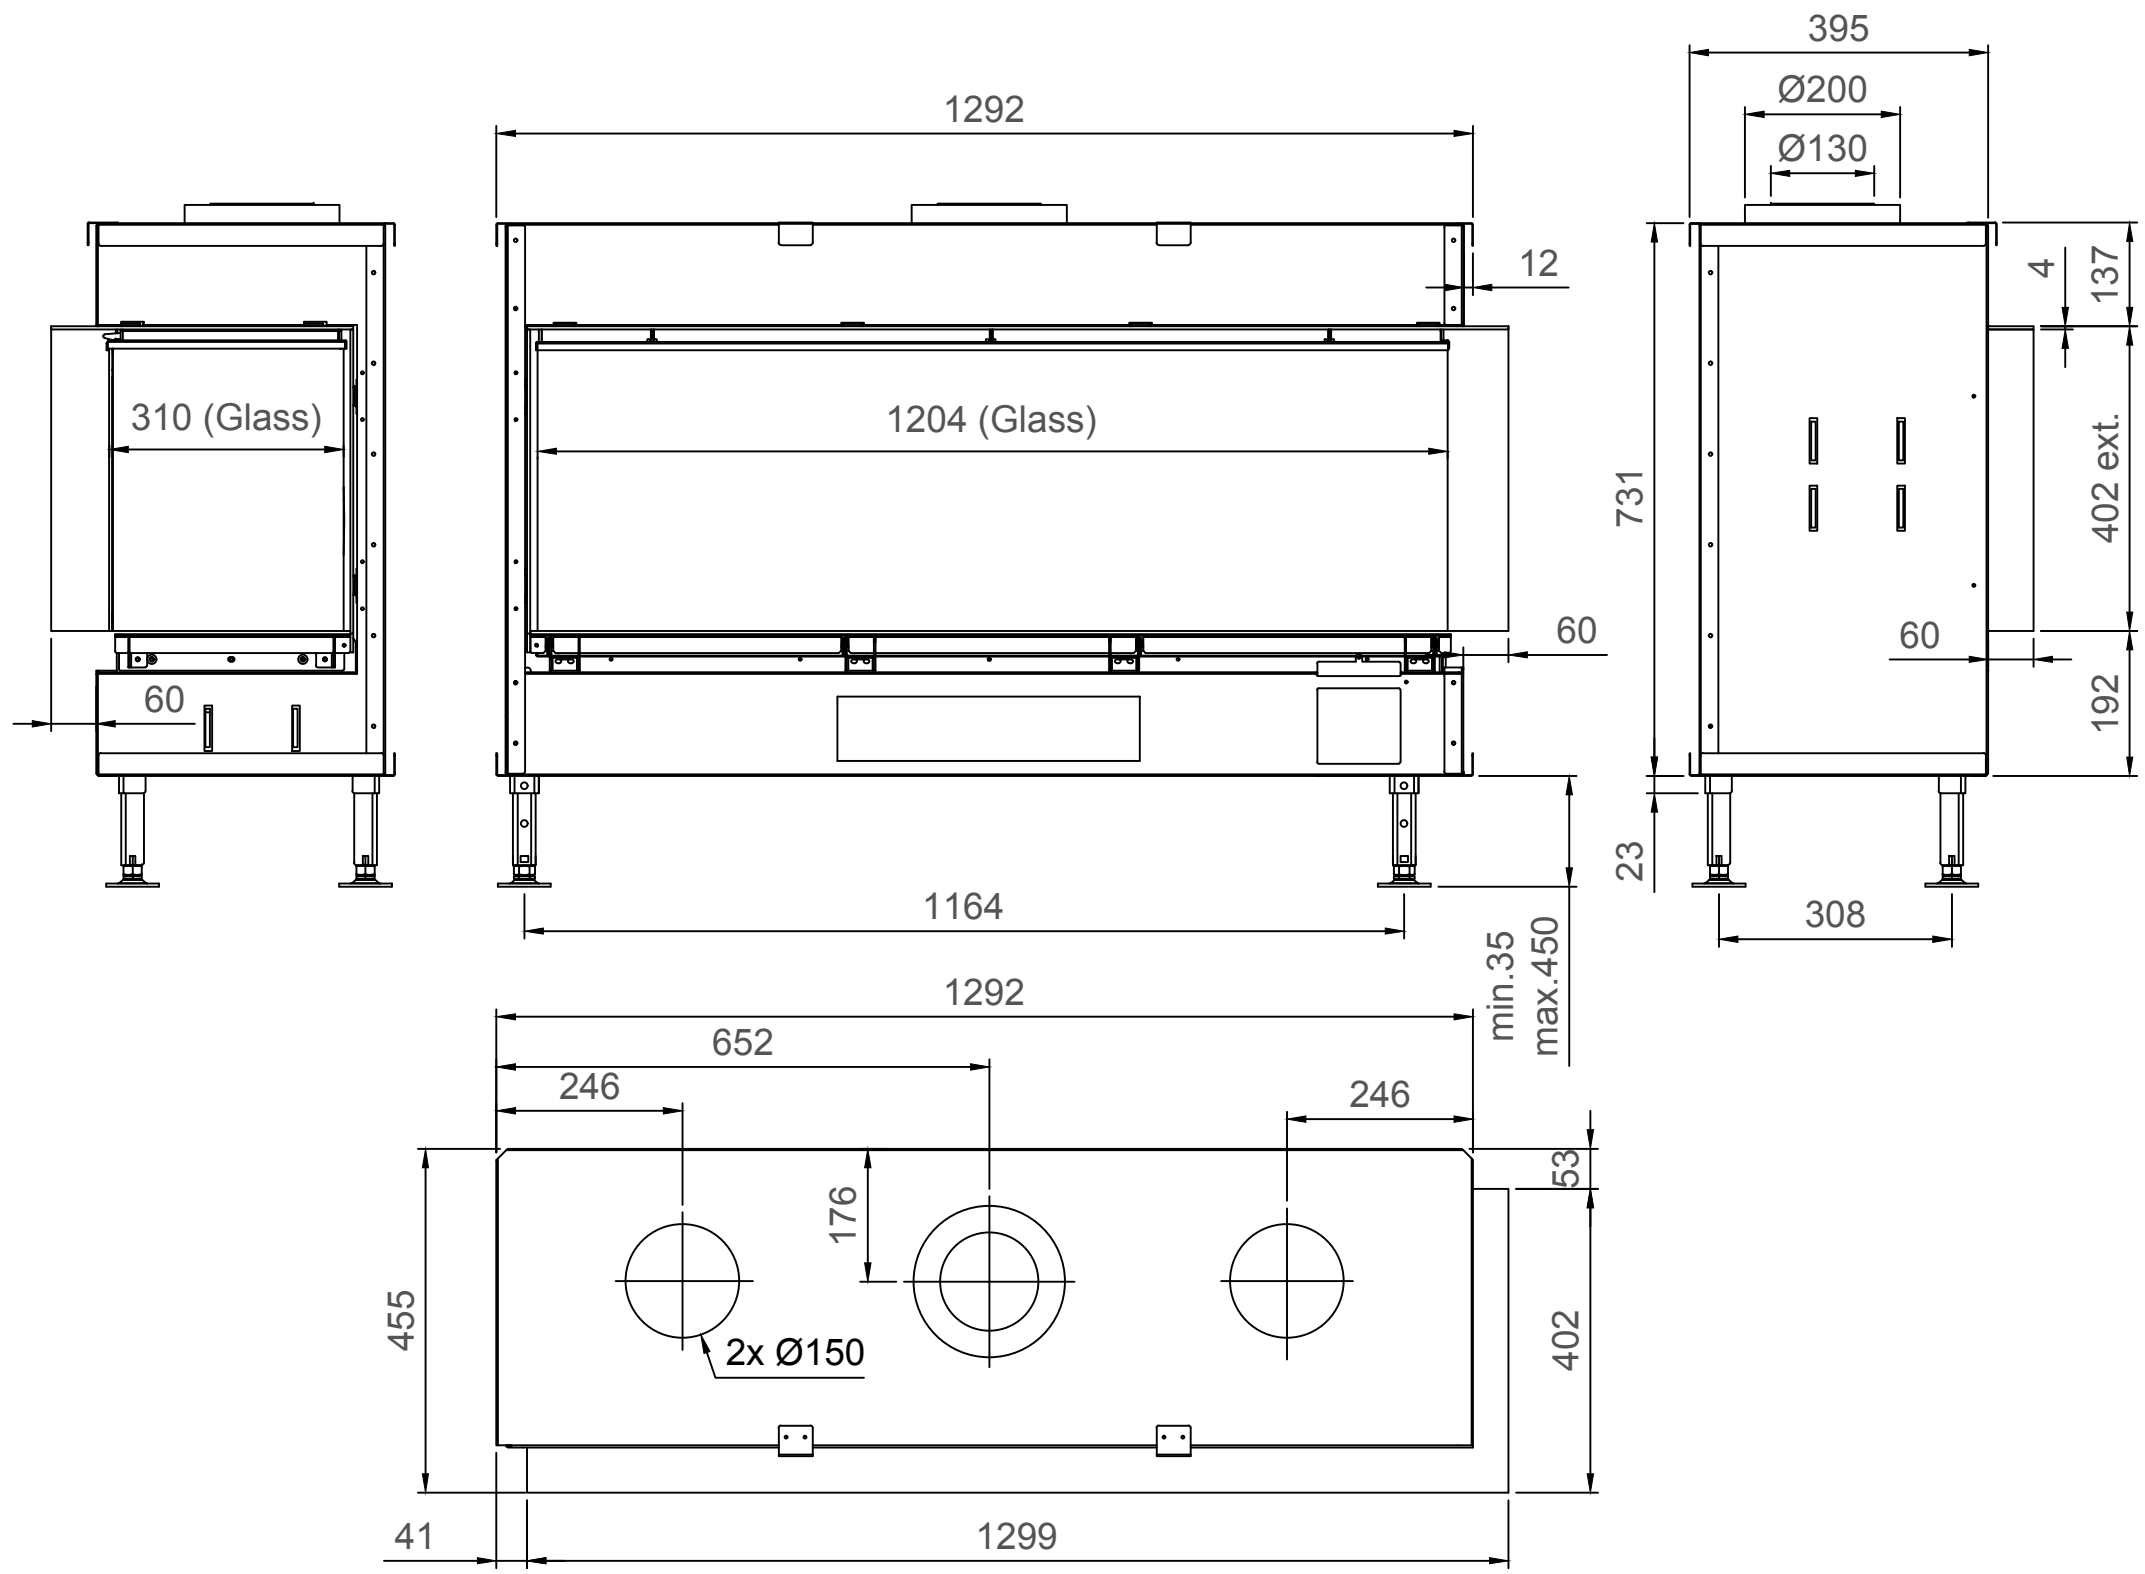

Luna Diamond 1300CR Gas/Gaz - Type 1 - Coverframe

Luna Diamond 1300CR Gas/Gaz - Type 2 - 30mm

Luna Diamond 1300CR Gas/Gaz - Type 2 - 60mm

Luna Diamond 1300CR Gas/Gaz - Type 2 - 90mm

Luna Diamond 1300CR Gas/Gaz - Type 3 - 30mm

Luna Diamond 1300CR Gas/Gaz - Type 3 - 60mm

Luna Diamond 1300CR Gas/Gaz - Type 3 - 90mm

Luna Diamond 1300CR Gas/Gaz - Type 4 - 30mm

Luna Diamond 1300CR Gas/Gaz - Type 4 - 60mm

Luna Diamond 1300CR Gas/Gaz - Type 4 - 90mm