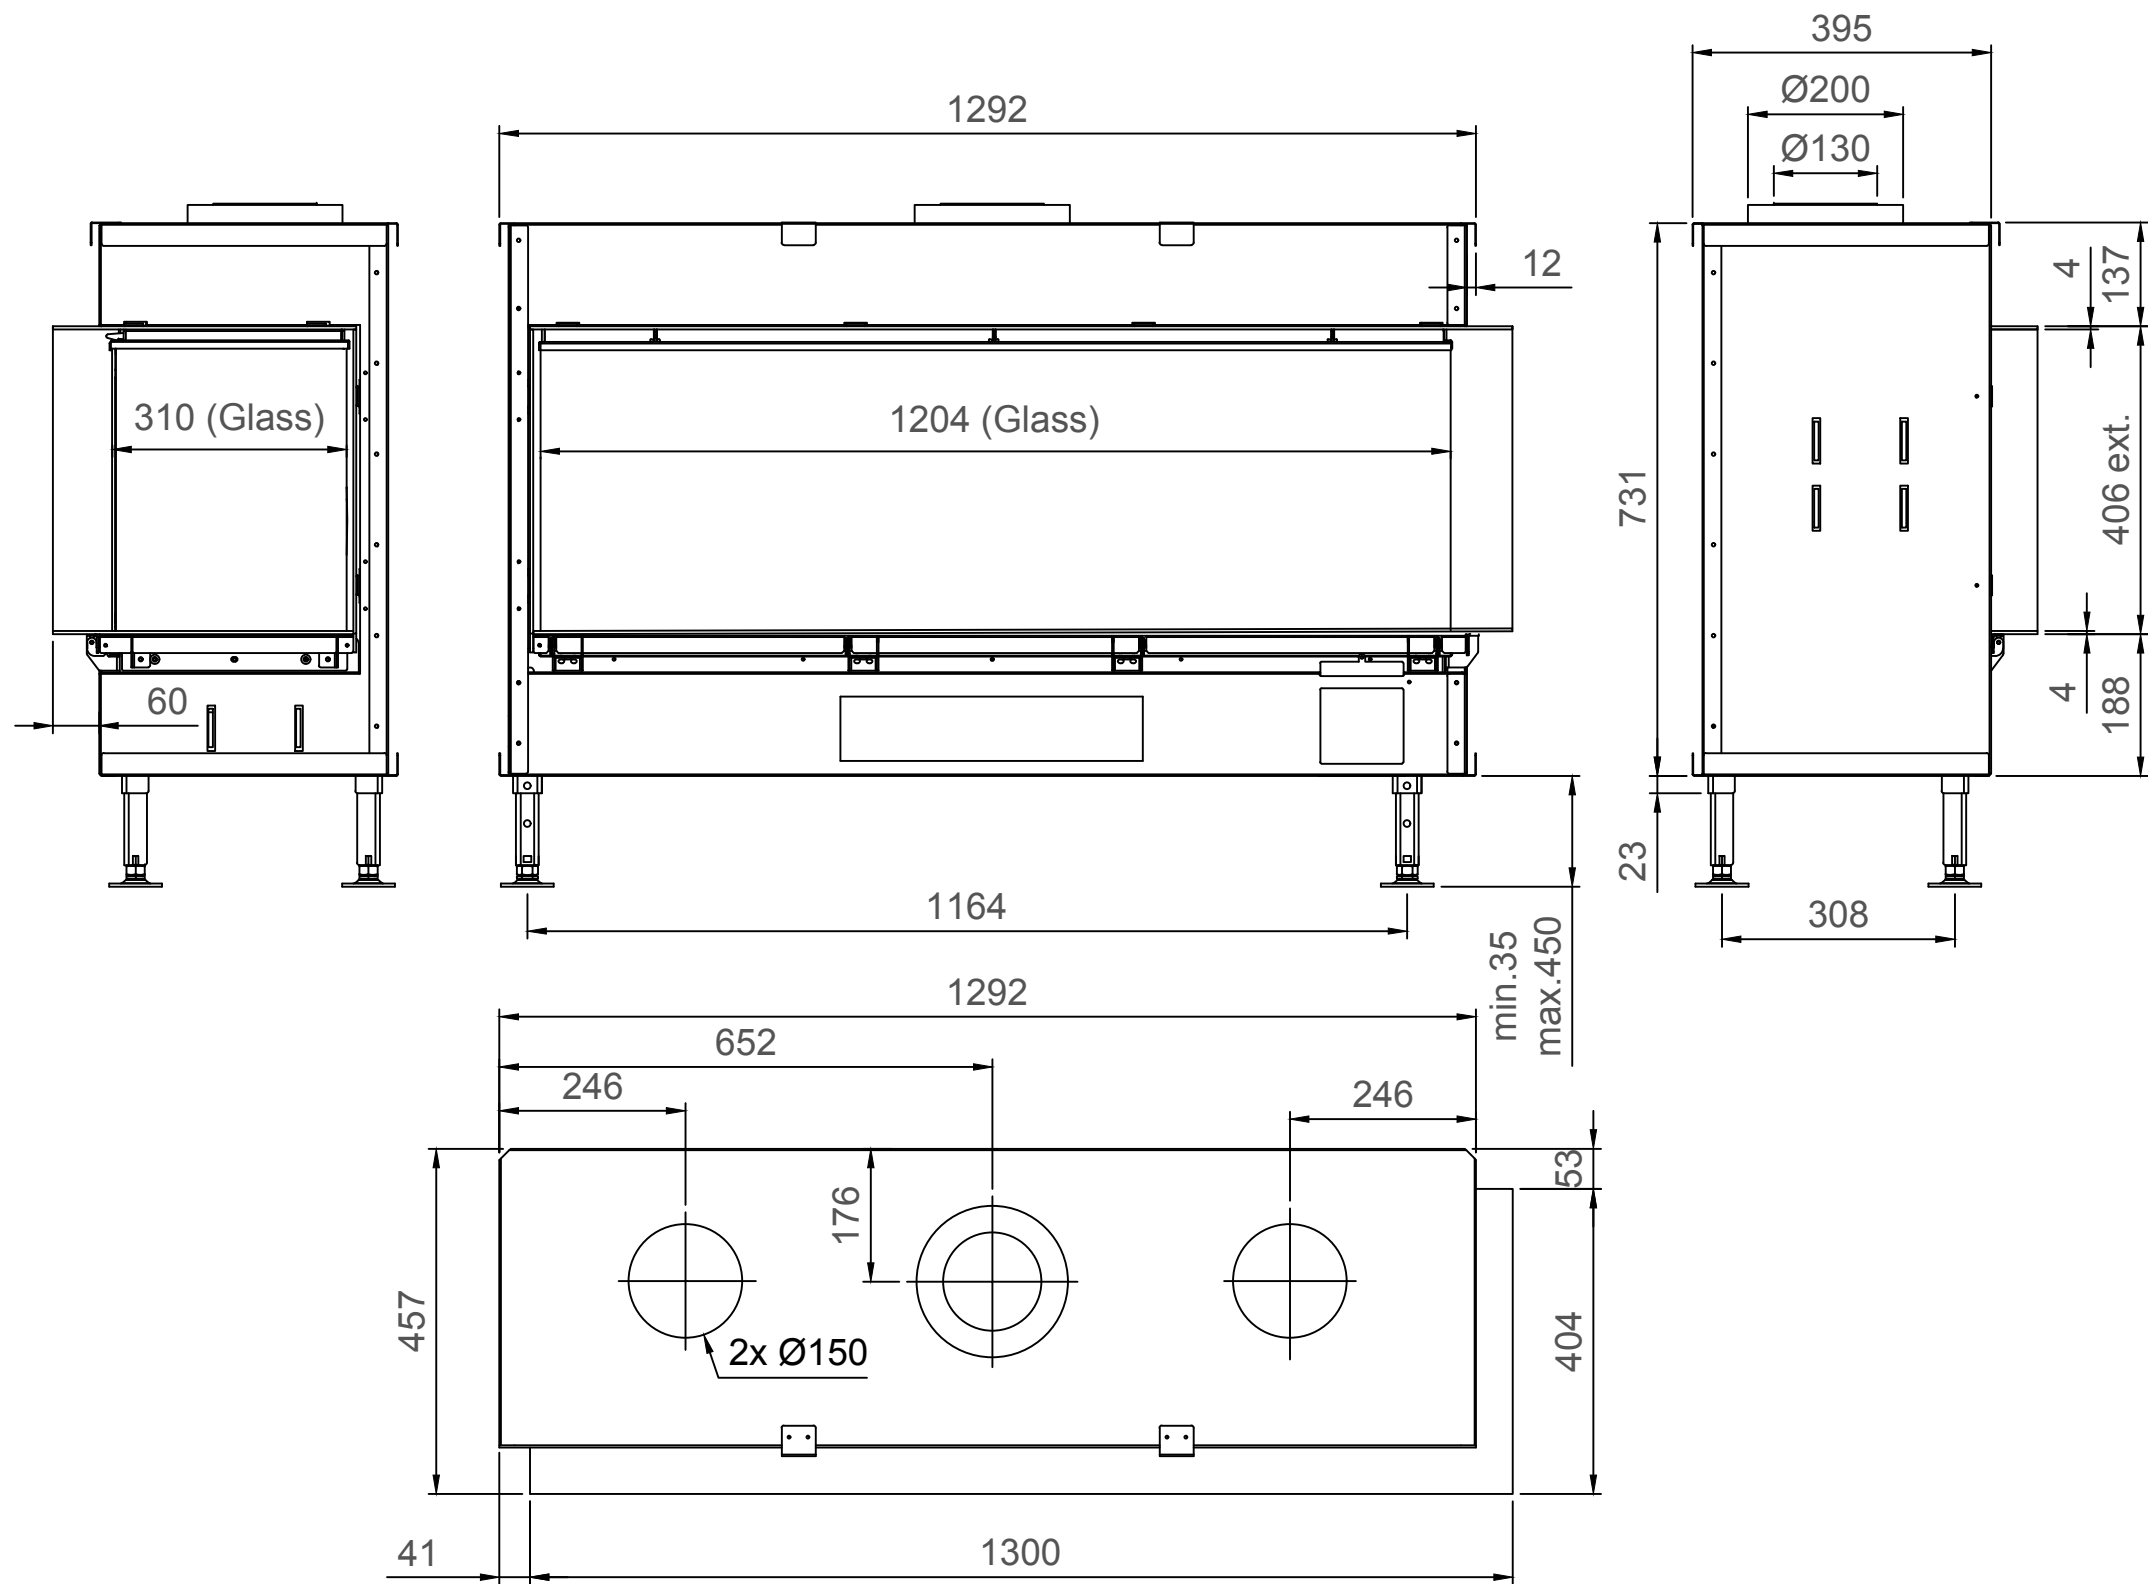

Luna Diamond 1300CR Gas/Gaz - Type 1 - Coverframe

Luna Diamond 1300CR Gas/Gaz - Type 2 - 30mm

Luna Diamond 1300CR Gas/Gaz - Type 2 - 60mm

Luna Diamond 1300CR Gas/Gaz - Type 2 - 90mm

Luna Diamond 1300CR Gas/Gaz - Type 3 - 30mm

Luna Diamond 1300CR Gas/Gaz - Type 3 - 60mm

Luna Diamond 1300CR Gas/Gaz - Type 3 - 90mm

Luna Diamond 1300CR Gas/Gaz - Type 4 - 30mm

Luna Diamond 1300CR Gas/Gaz - Type 4 - 60mm

Luna Diamond 1300CR Gas/Gaz - Type 4 - 90mm