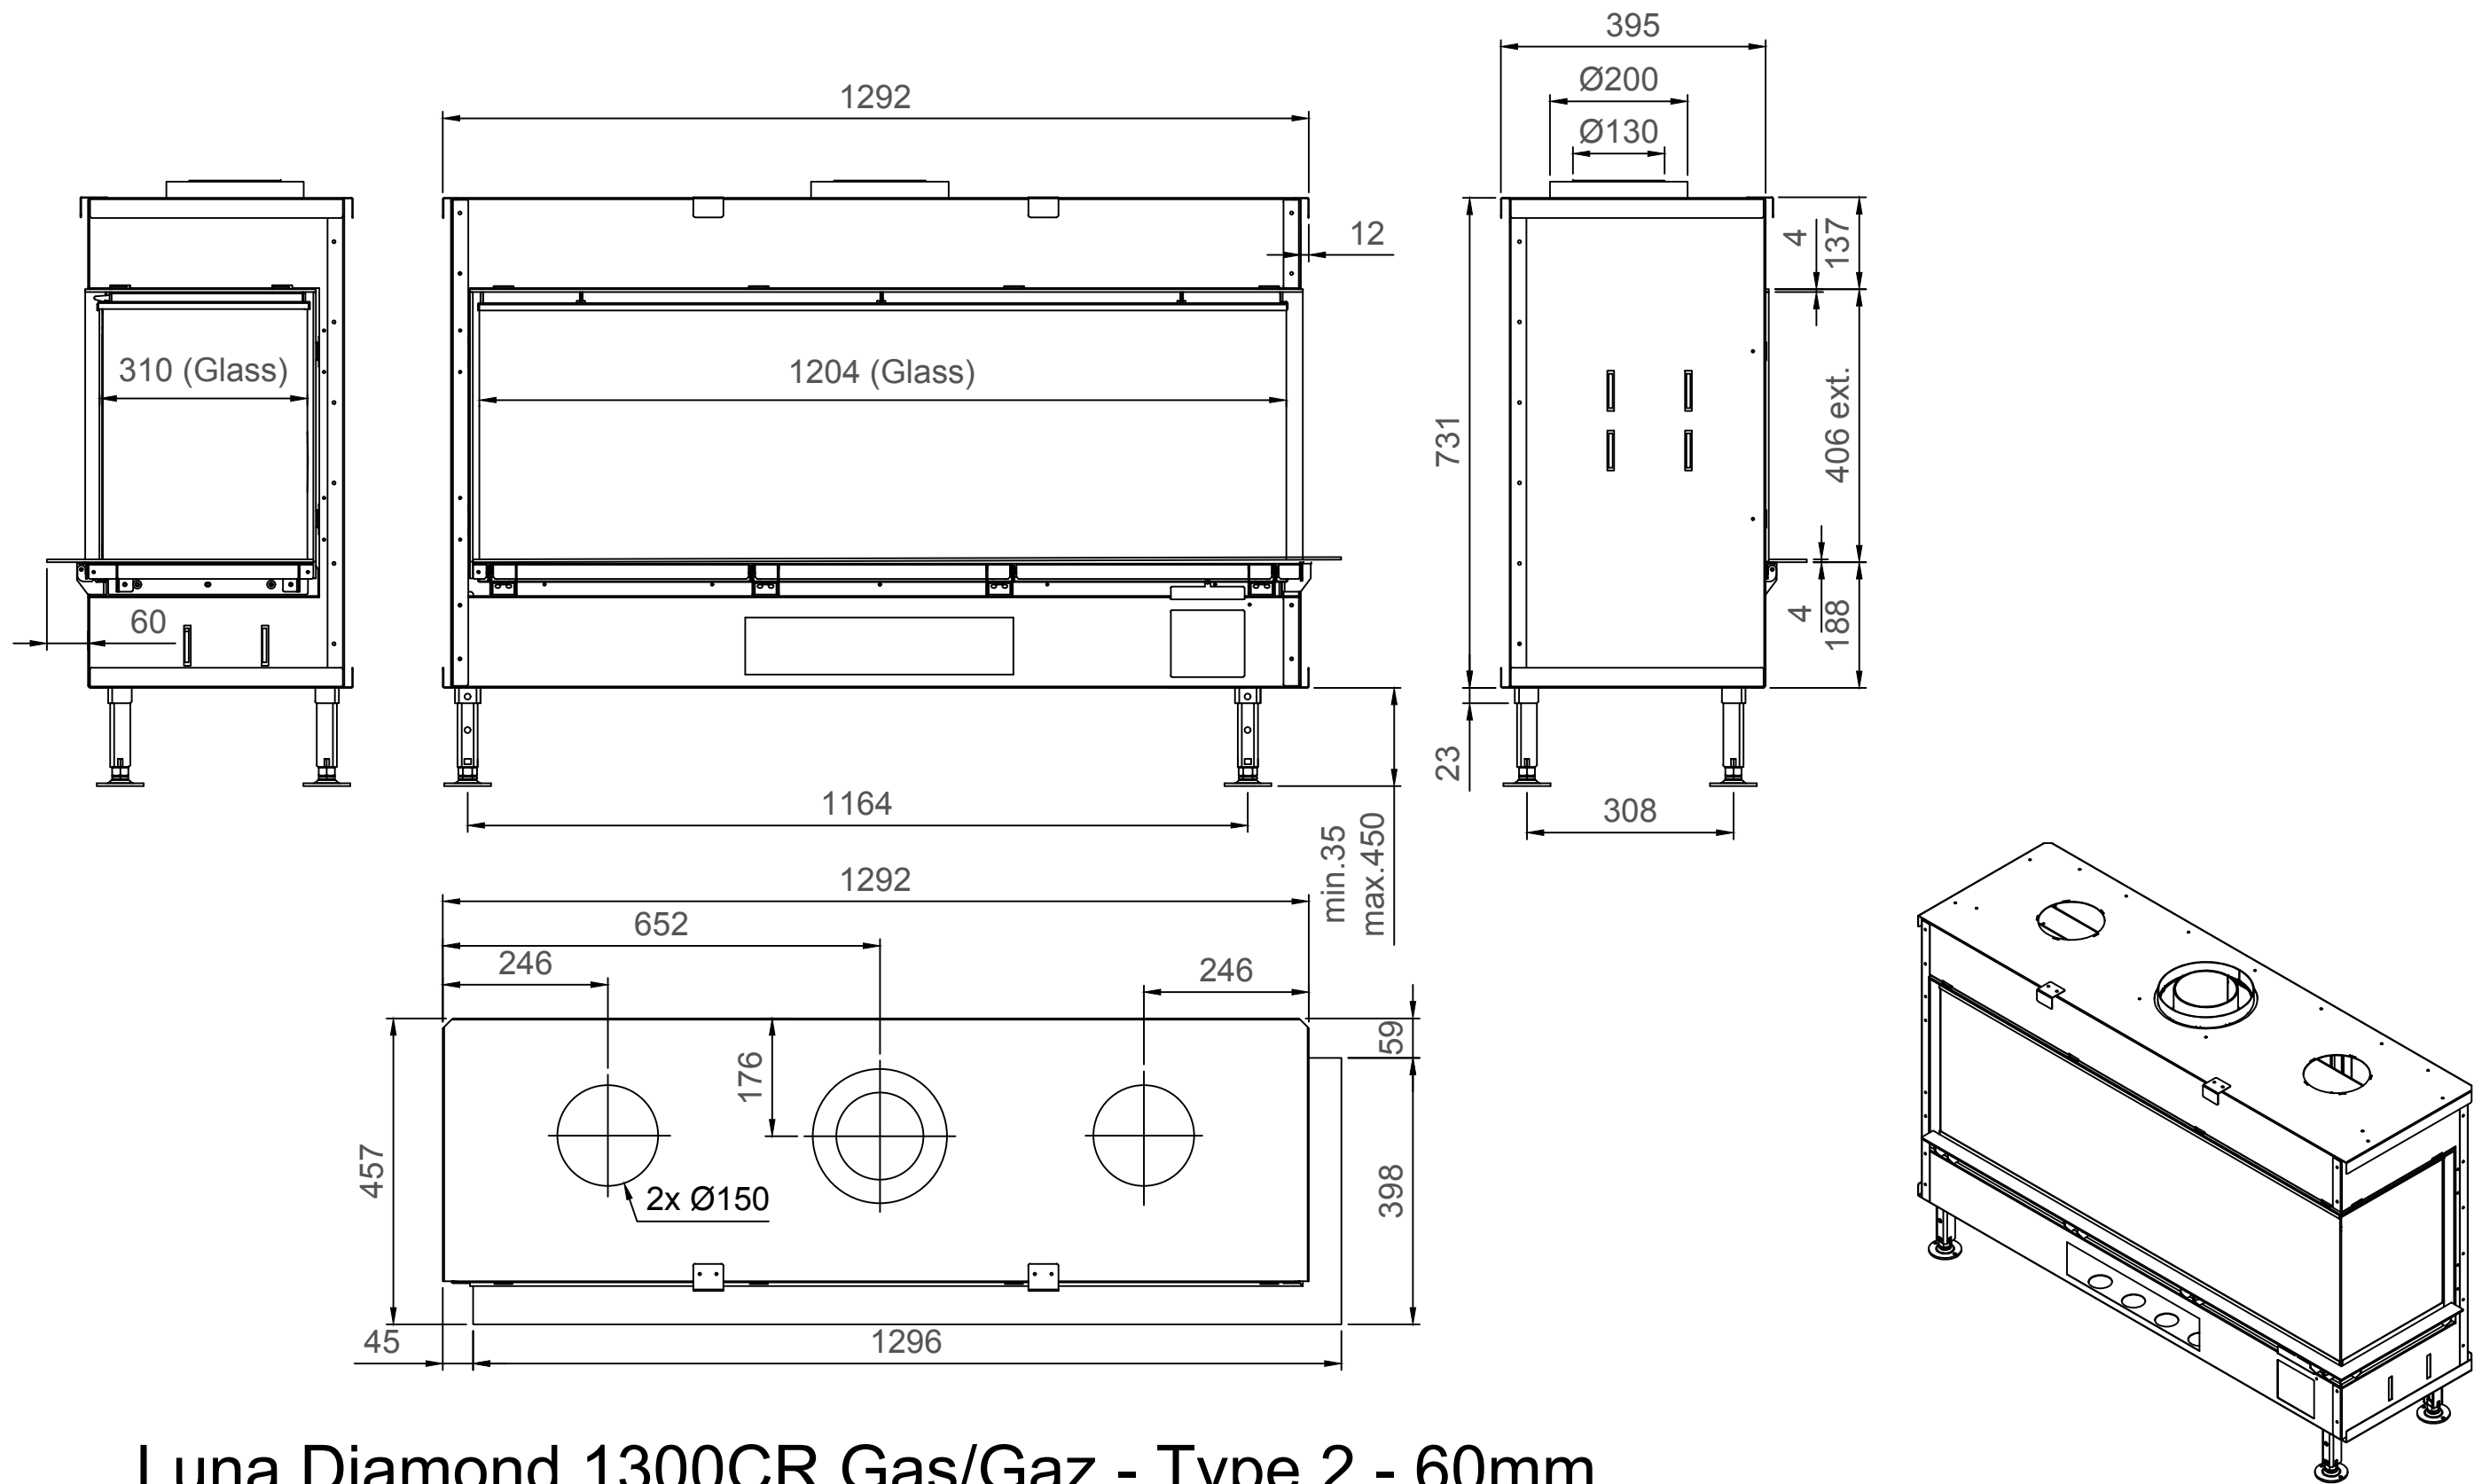

Luna Diamond 1300CR Gas/Gaz - Type 1 - Coverframe

Luna Diamond 1300CR Gas/Gaz - Type 2 - 30mm

Luna Diamond 1300CR Gas/Gaz - Type 2 - 60mm

Luna Diamond 1300CR Gas/Gaz - Type 2 - 90mm

Luna Diamond 1300CR Gas/Gaz - Type 3 - 30mm

Luna Diamond 1300CR Gas/Gaz - Type 3 - 60mm

Luna Diamond 1300CR Gas/Gaz - Type 3 - 90mm

Luna Diamond 1300CR Gas/Gaz - Type 4 - 30mm

Luna Diamond 1300CR Gas/Gaz - Type 4 - 60mm

Luna Diamond 1300CR Gas/Gaz - Type 4 - 90mm