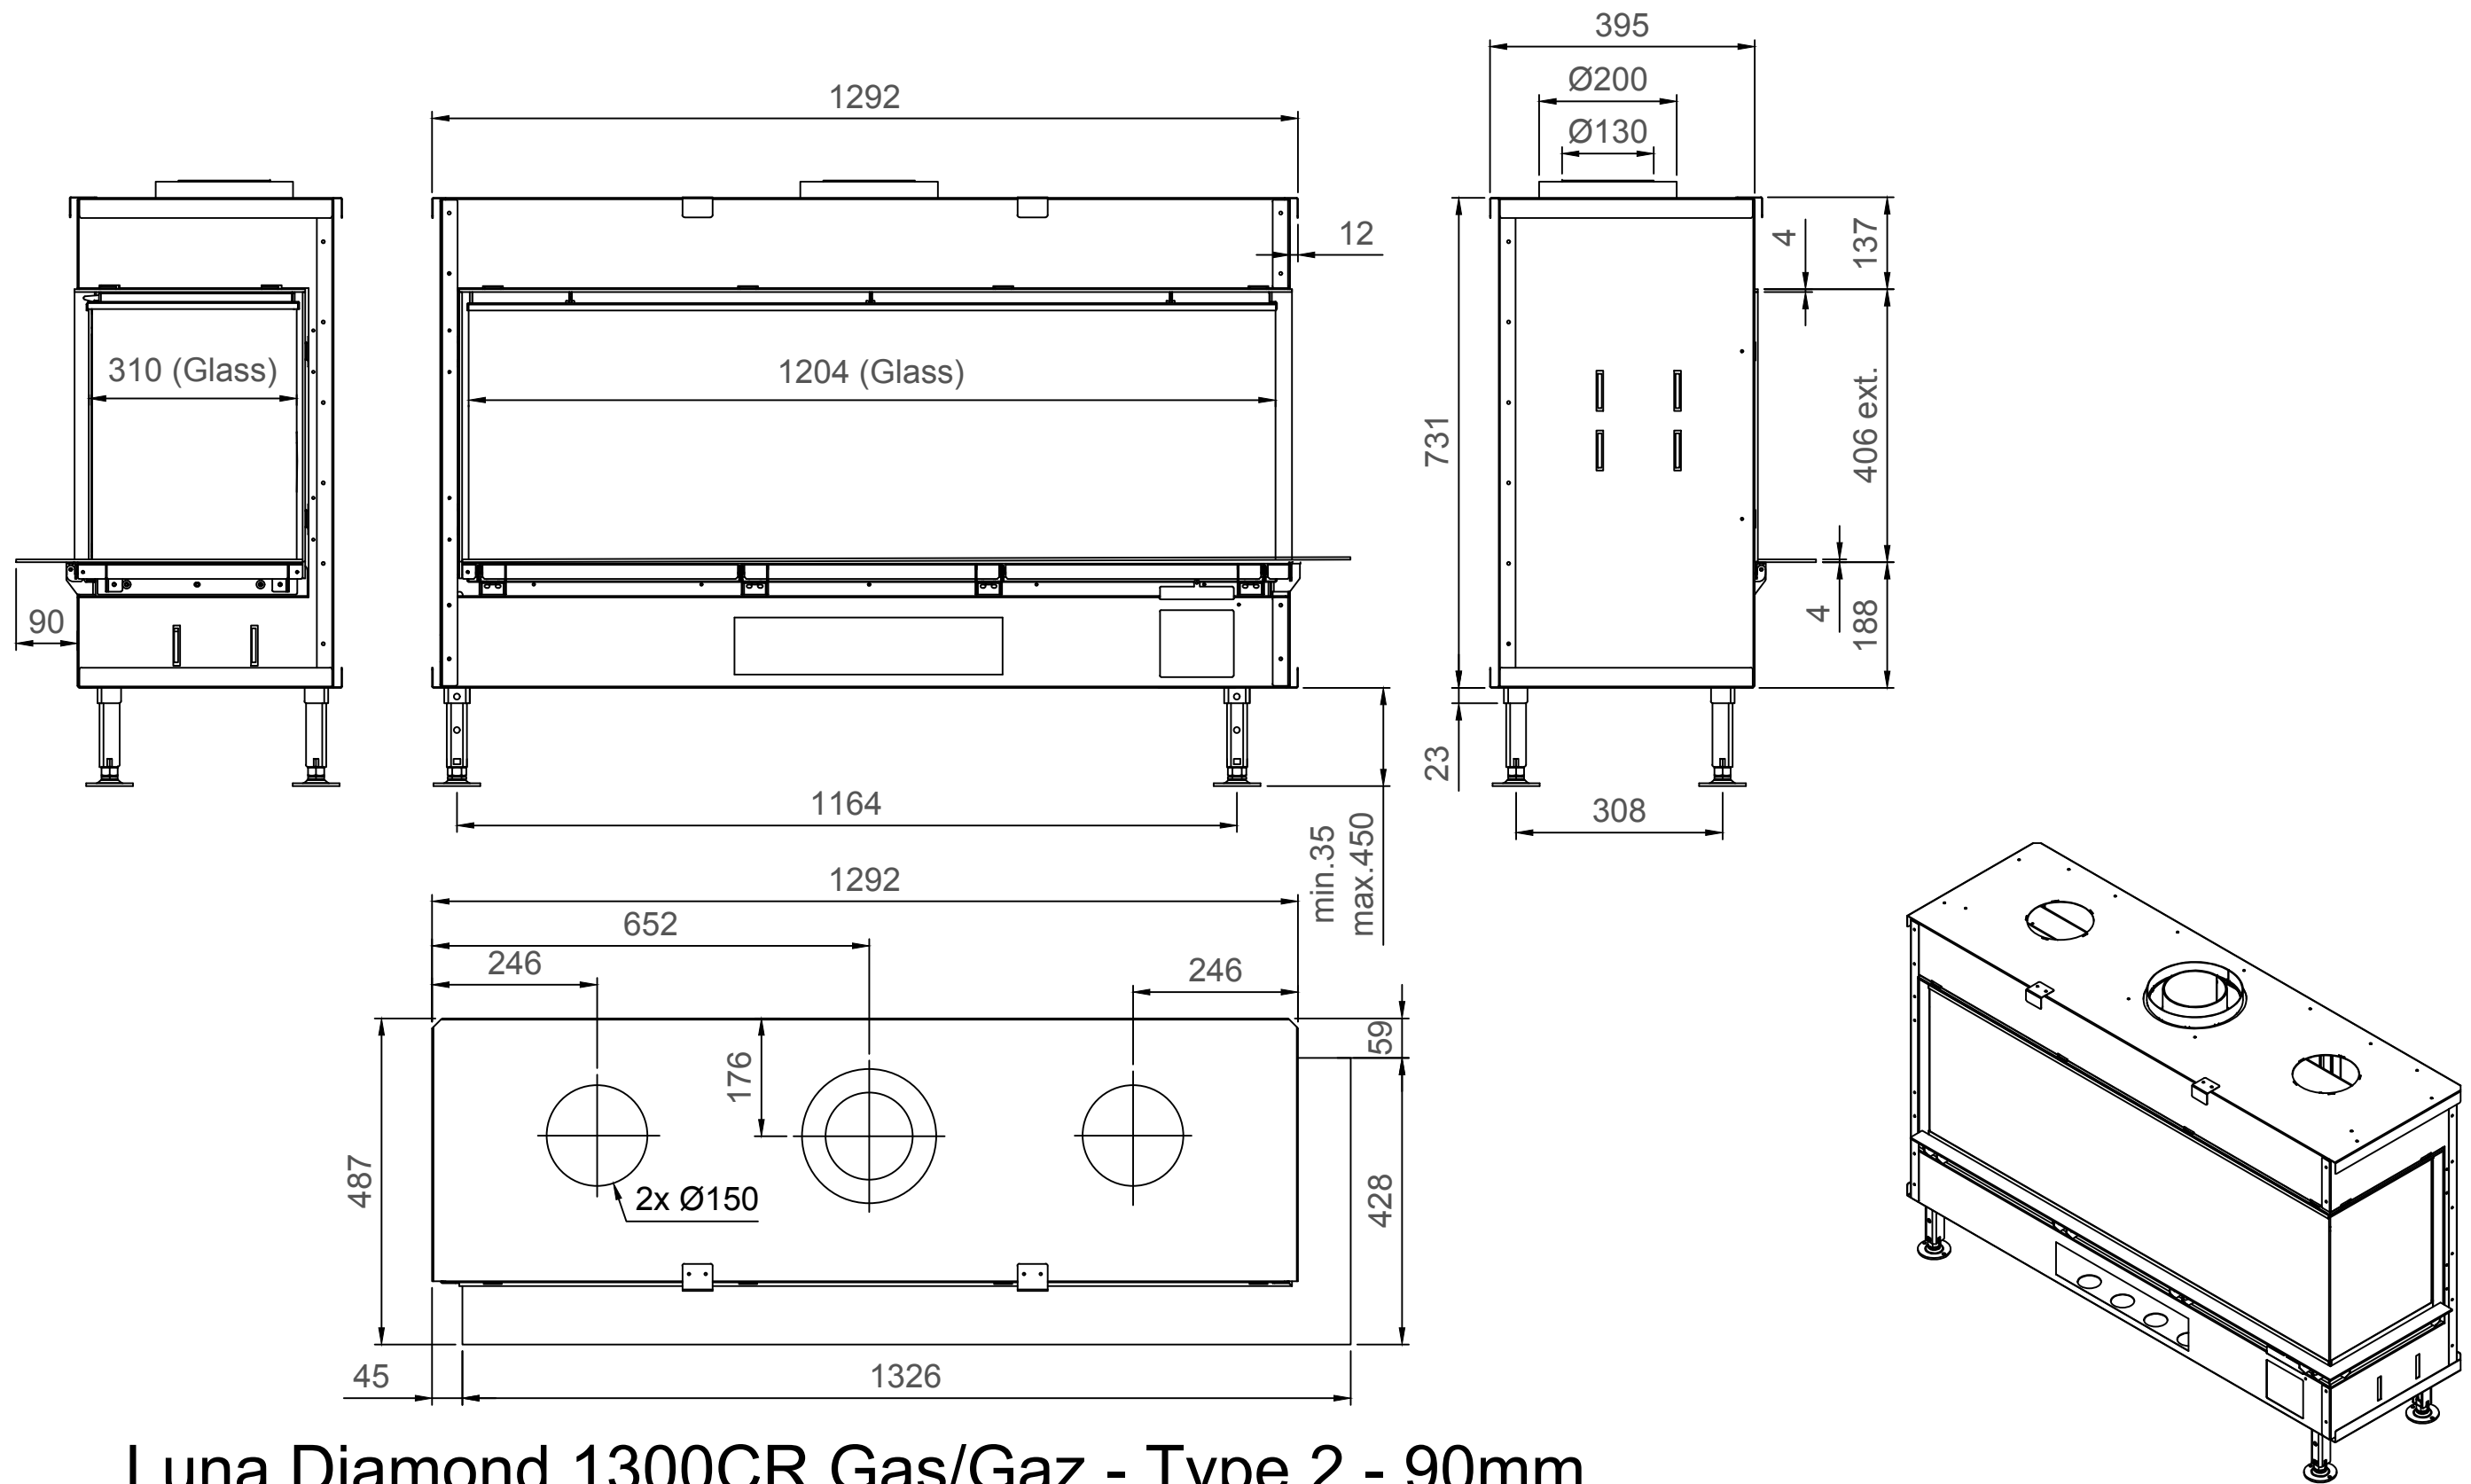

Luna Diamond 1300CR Gas/Gaz - Type 1 - Coverframe

Luna Diamond 1300CR Gas/Gaz - Type 2 - 30mm

Luna Diamond 1300CR Gas/Gaz - Type 2 - 60mm

Luna Diamond 1300CR Gas/Gaz - Type 2 - 90mm

Luna Diamond 1300CR Gas/Gaz - Type 3 - 30mm

Luna Diamond 1300CR Gas/Gaz - Type 3 - 60mm

Luna Diamond 1300CR Gas/Gaz - Type 3 - 90mm

Luna Diamond 1300CR Gas/Gaz - Type 4 - 30mm

Luna Diamond 1300CR Gas/Gaz - Type 4 - 60mm

Luna Diamond 1300CR Gas/Gaz - Type 4 - 90mm