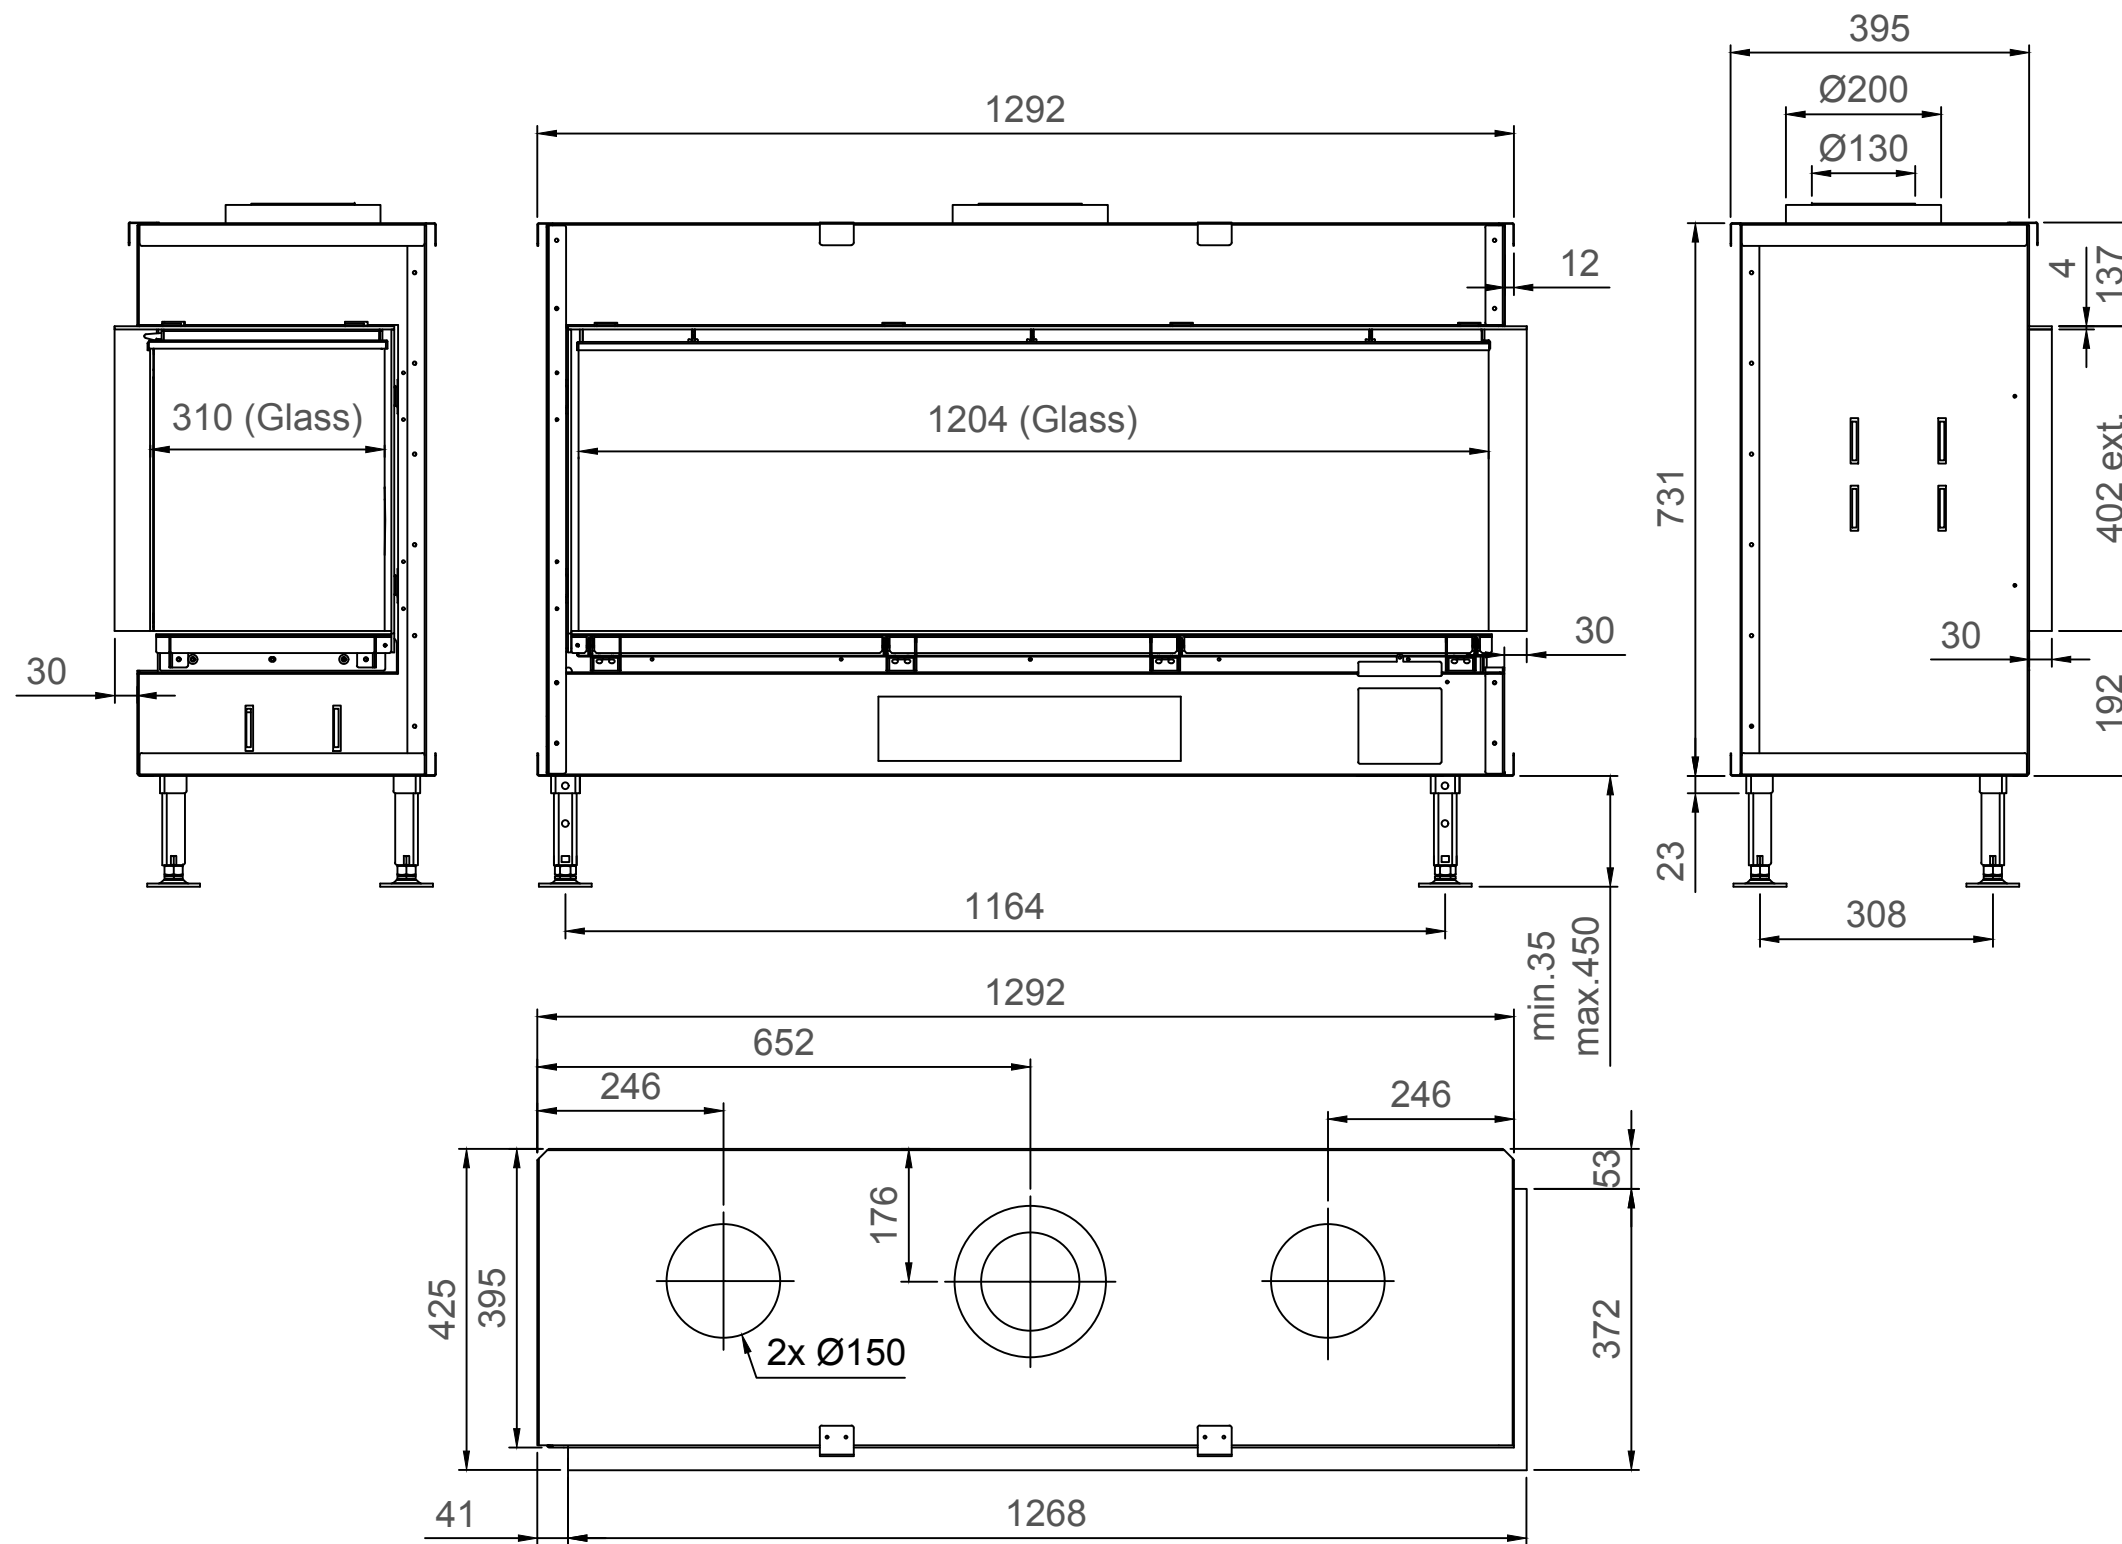

Luna Diamond 1300CR Gas/Gaz - Type 1 - Coverframe

Luna Diamond 1300CR Gas/Gaz - Type 2 - 30mm

Luna Diamond 1300CR Gas/Gaz - Type 2 - 60mm

Luna Diamond 1300CR Gas/Gaz - Type 2 - 90mm

Luna Diamond 1300CR Gas/Gaz - Type 3 - 30mm

Luna Diamond 1300CR Gas/Gaz - Type 3 - 60mm

Luna Diamond 1300CR Gas/Gaz - Type 3 - 90mm

Luna Diamond 1300CR Gas/Gaz - Type 4 - 30mm

Luna Diamond 1300CR Gas/Gaz - Type 4 - 60mm

Luna Diamond 1300CR Gas/Gaz - Type 4 - 90mm