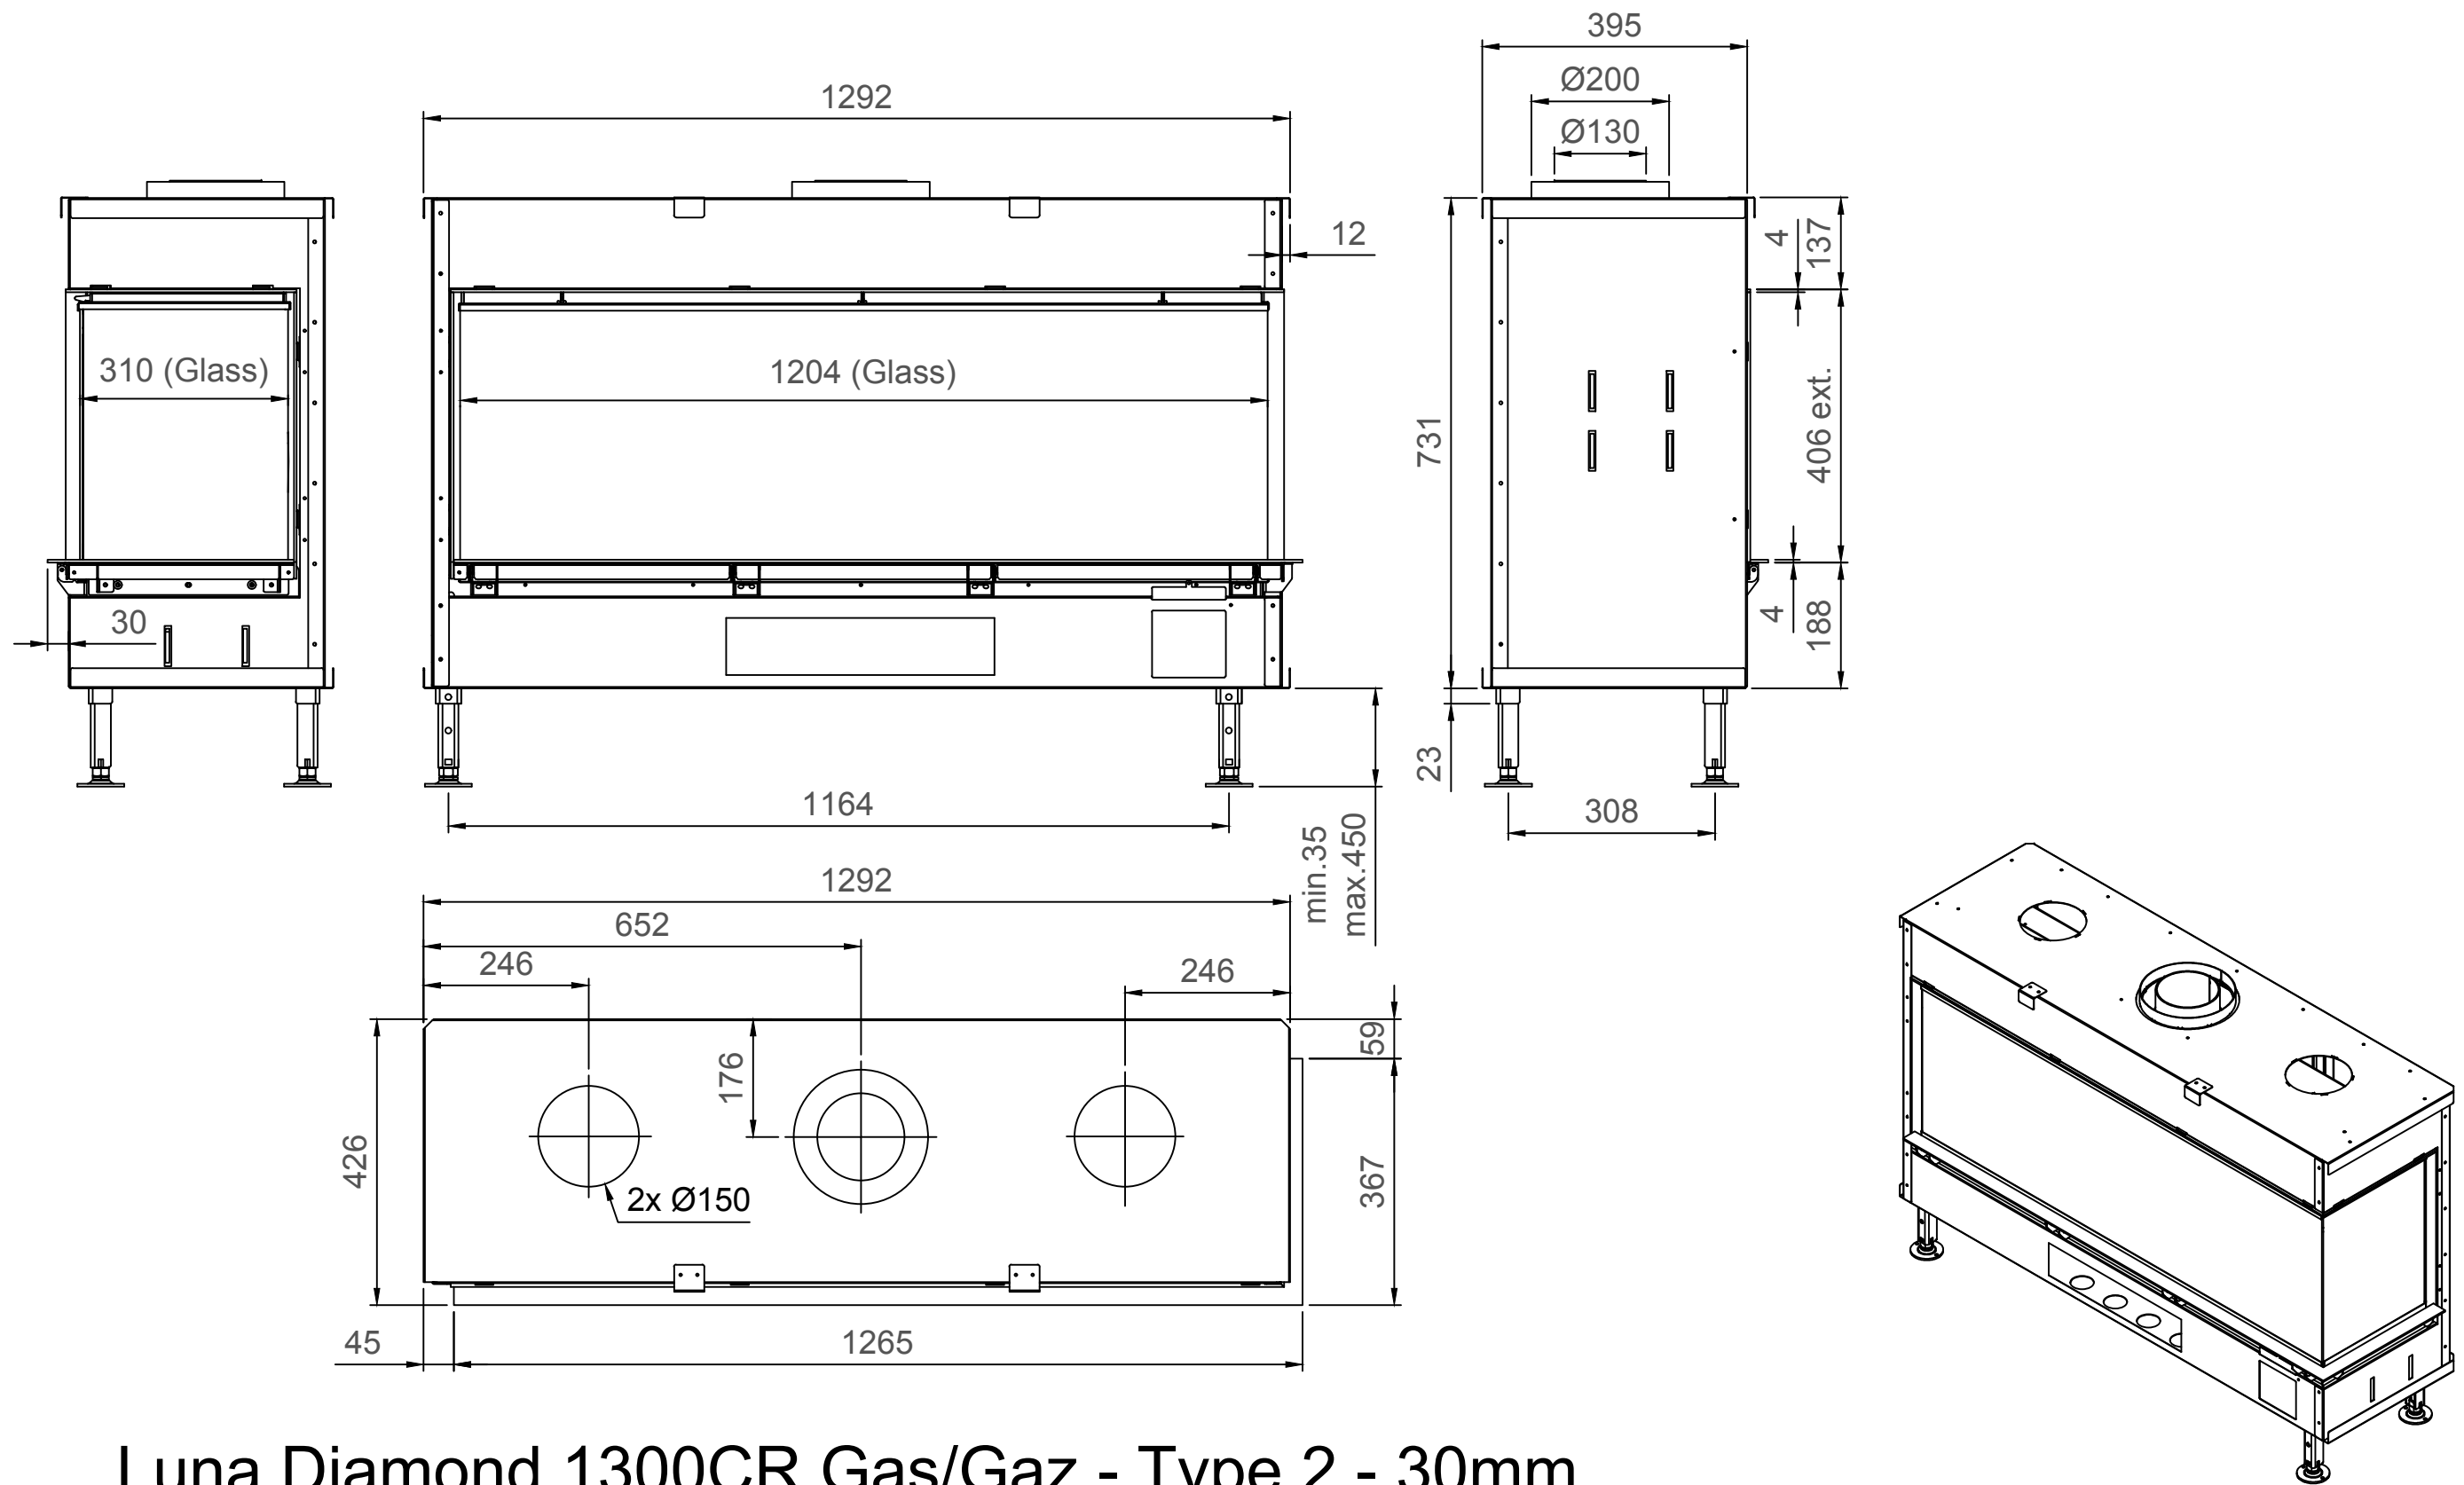

Luna Diamond 1300CR Gas/Gaz - Type 1 - Coverframe

Luna Diamond 1300CR Gas/Gaz - Type 2 - 30mm

Luna Diamond 1300CR Gas/Gaz - Type 2 - 60mm

Luna Diamond 1300CR Gas/Gaz - Type 2 - 90mm

Luna Diamond 1300CR Gas/Gaz - Type 3 - 30mm

Luna Diamond 1300CR Gas/Gaz - Type 3 - 60mm

Luna Diamond 1300CR Gas/Gaz - Type 3 - 90mm

Luna Diamond 1300CR Gas/Gaz - Type 4 - 30mm

Luna Diamond 1300CR Gas/Gaz - Type 4 - 60mm

Luna Diamond 1300CR Gas/Gaz - Type 4 - 90mm