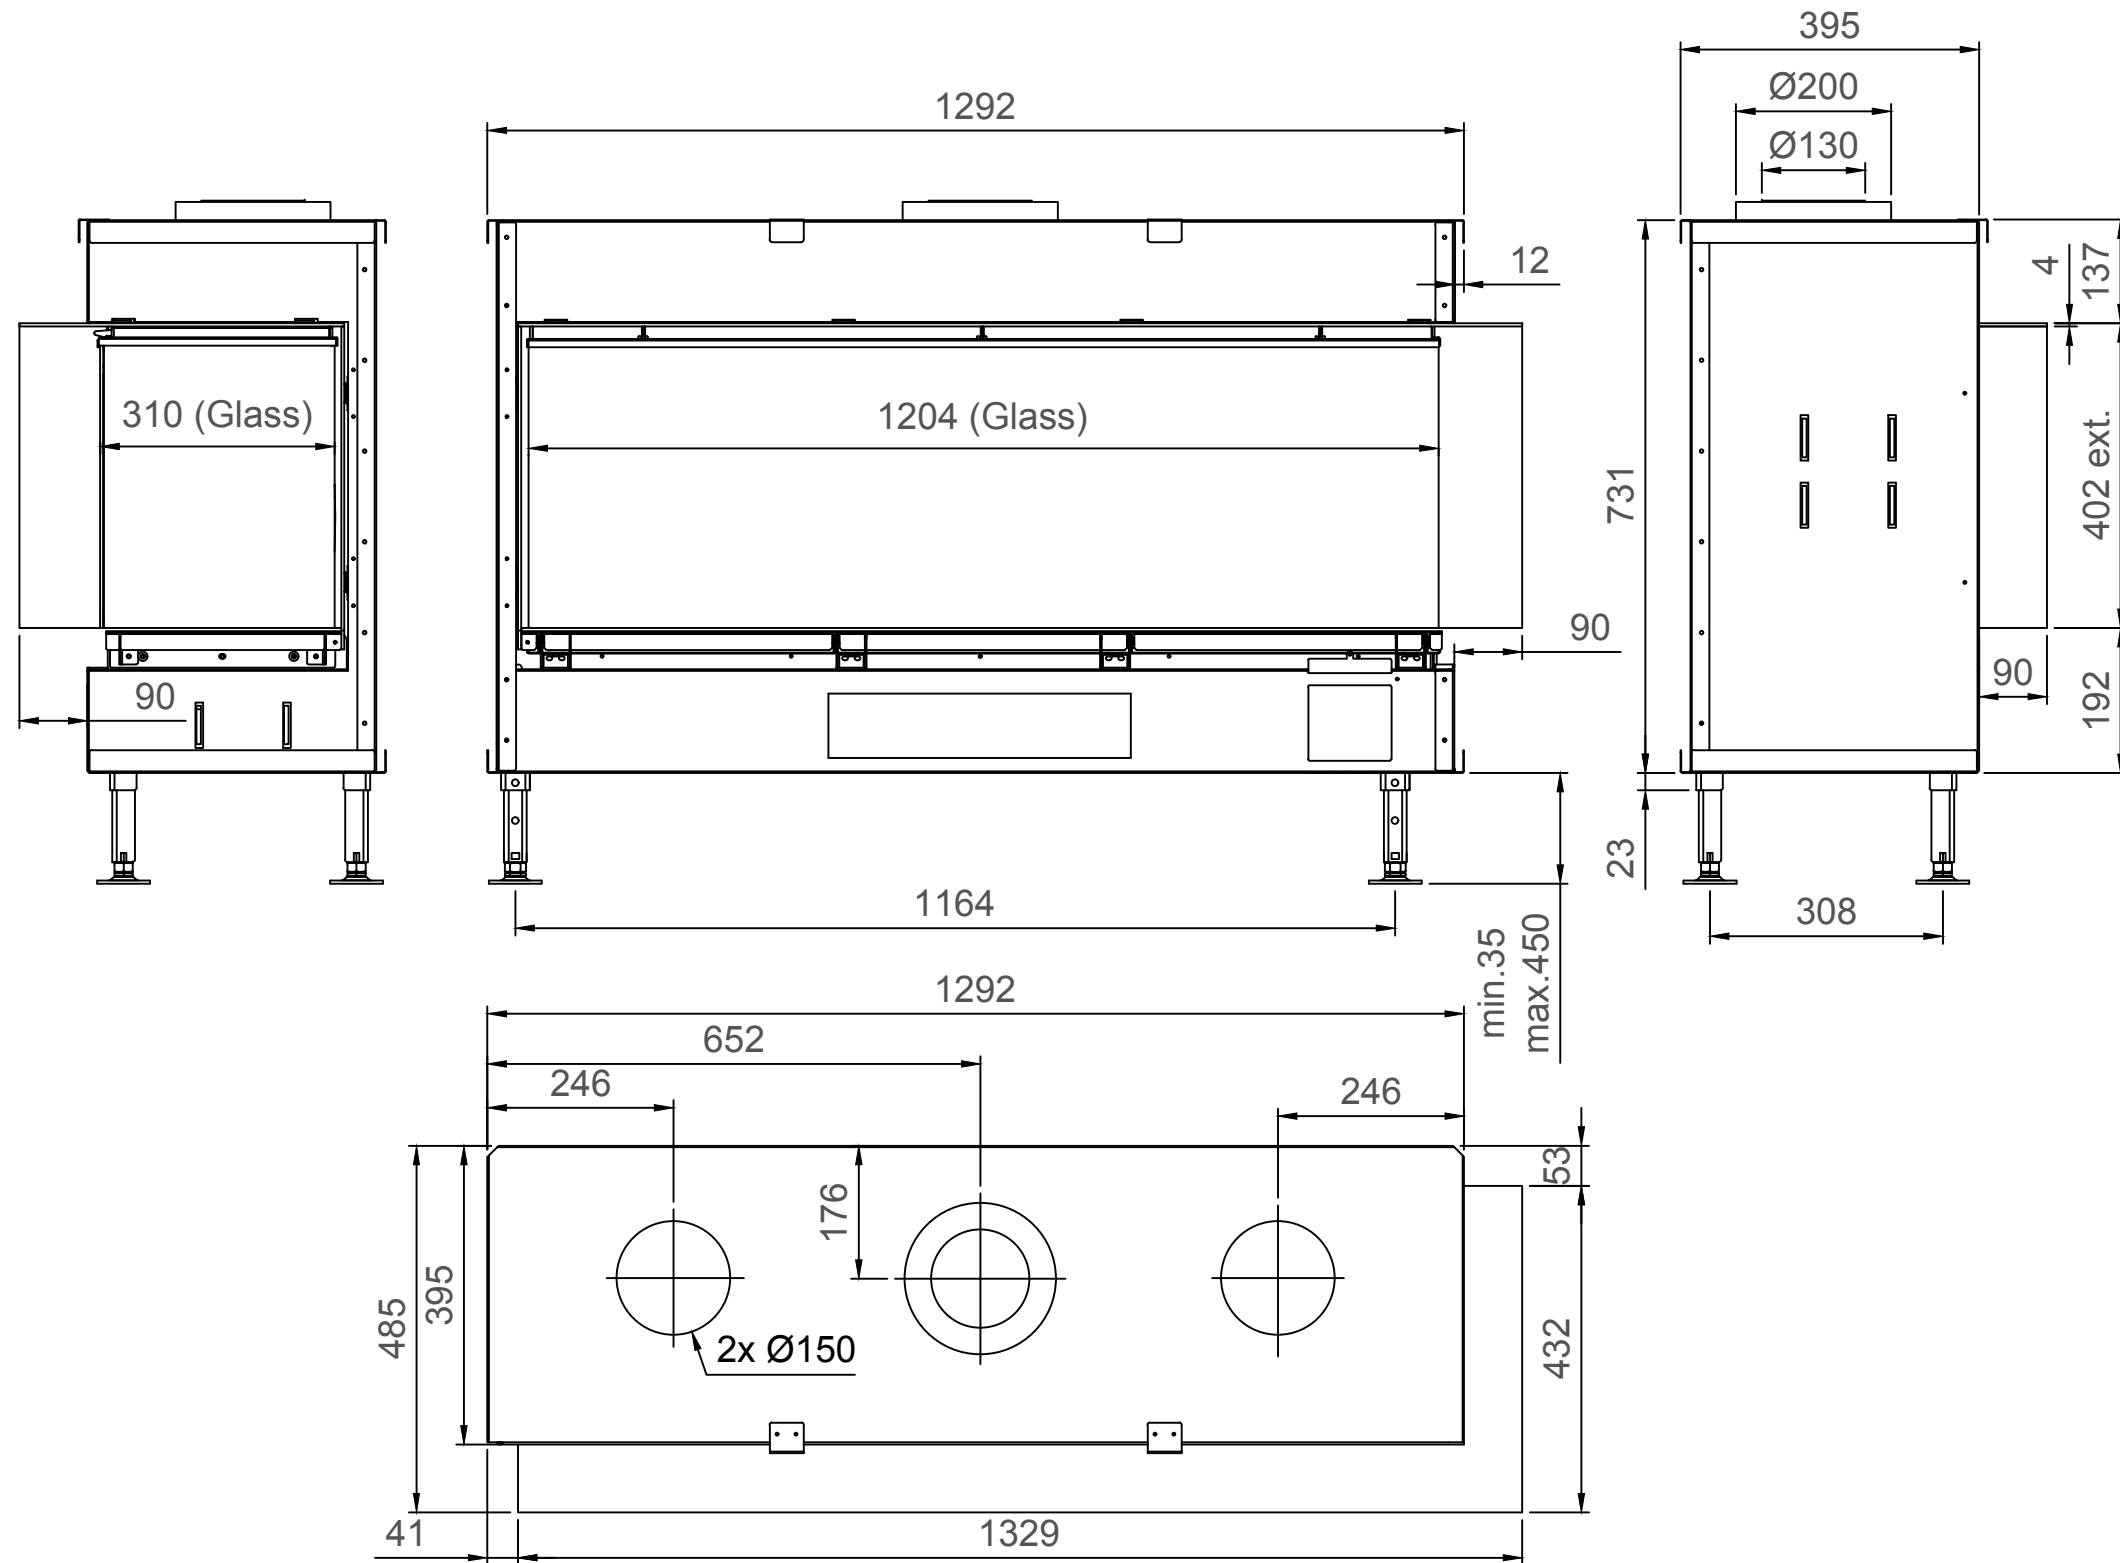

Luna Diamond 1300CR Gas/Gaz - Type 1 - Coverframe

Luna Diamond 1300CR Gas/Gaz - Type 2 - 30mm

Luna Diamond 1300CR Gas/Gaz - Type 2 - 60mm

Luna Diamond 1300CR Gas/Gaz - Type 2 - 90mm

Luna Diamond 1300CR Gas/Gaz - Type 3 - 30mm

Luna Diamond 1300CR Gas/Gaz - Type 3 - 60mm

Luna Diamond 1300CR Gas/Gaz - Type 3 - 90mm

Luna Diamond 1300CR Gas/Gaz - Type 4 - 30mm

Luna Diamond 1300CR Gas/Gaz - Type 4 - 60mm

Luna Diamond 1300CR Gas/Gaz - Type 4 - 90mm