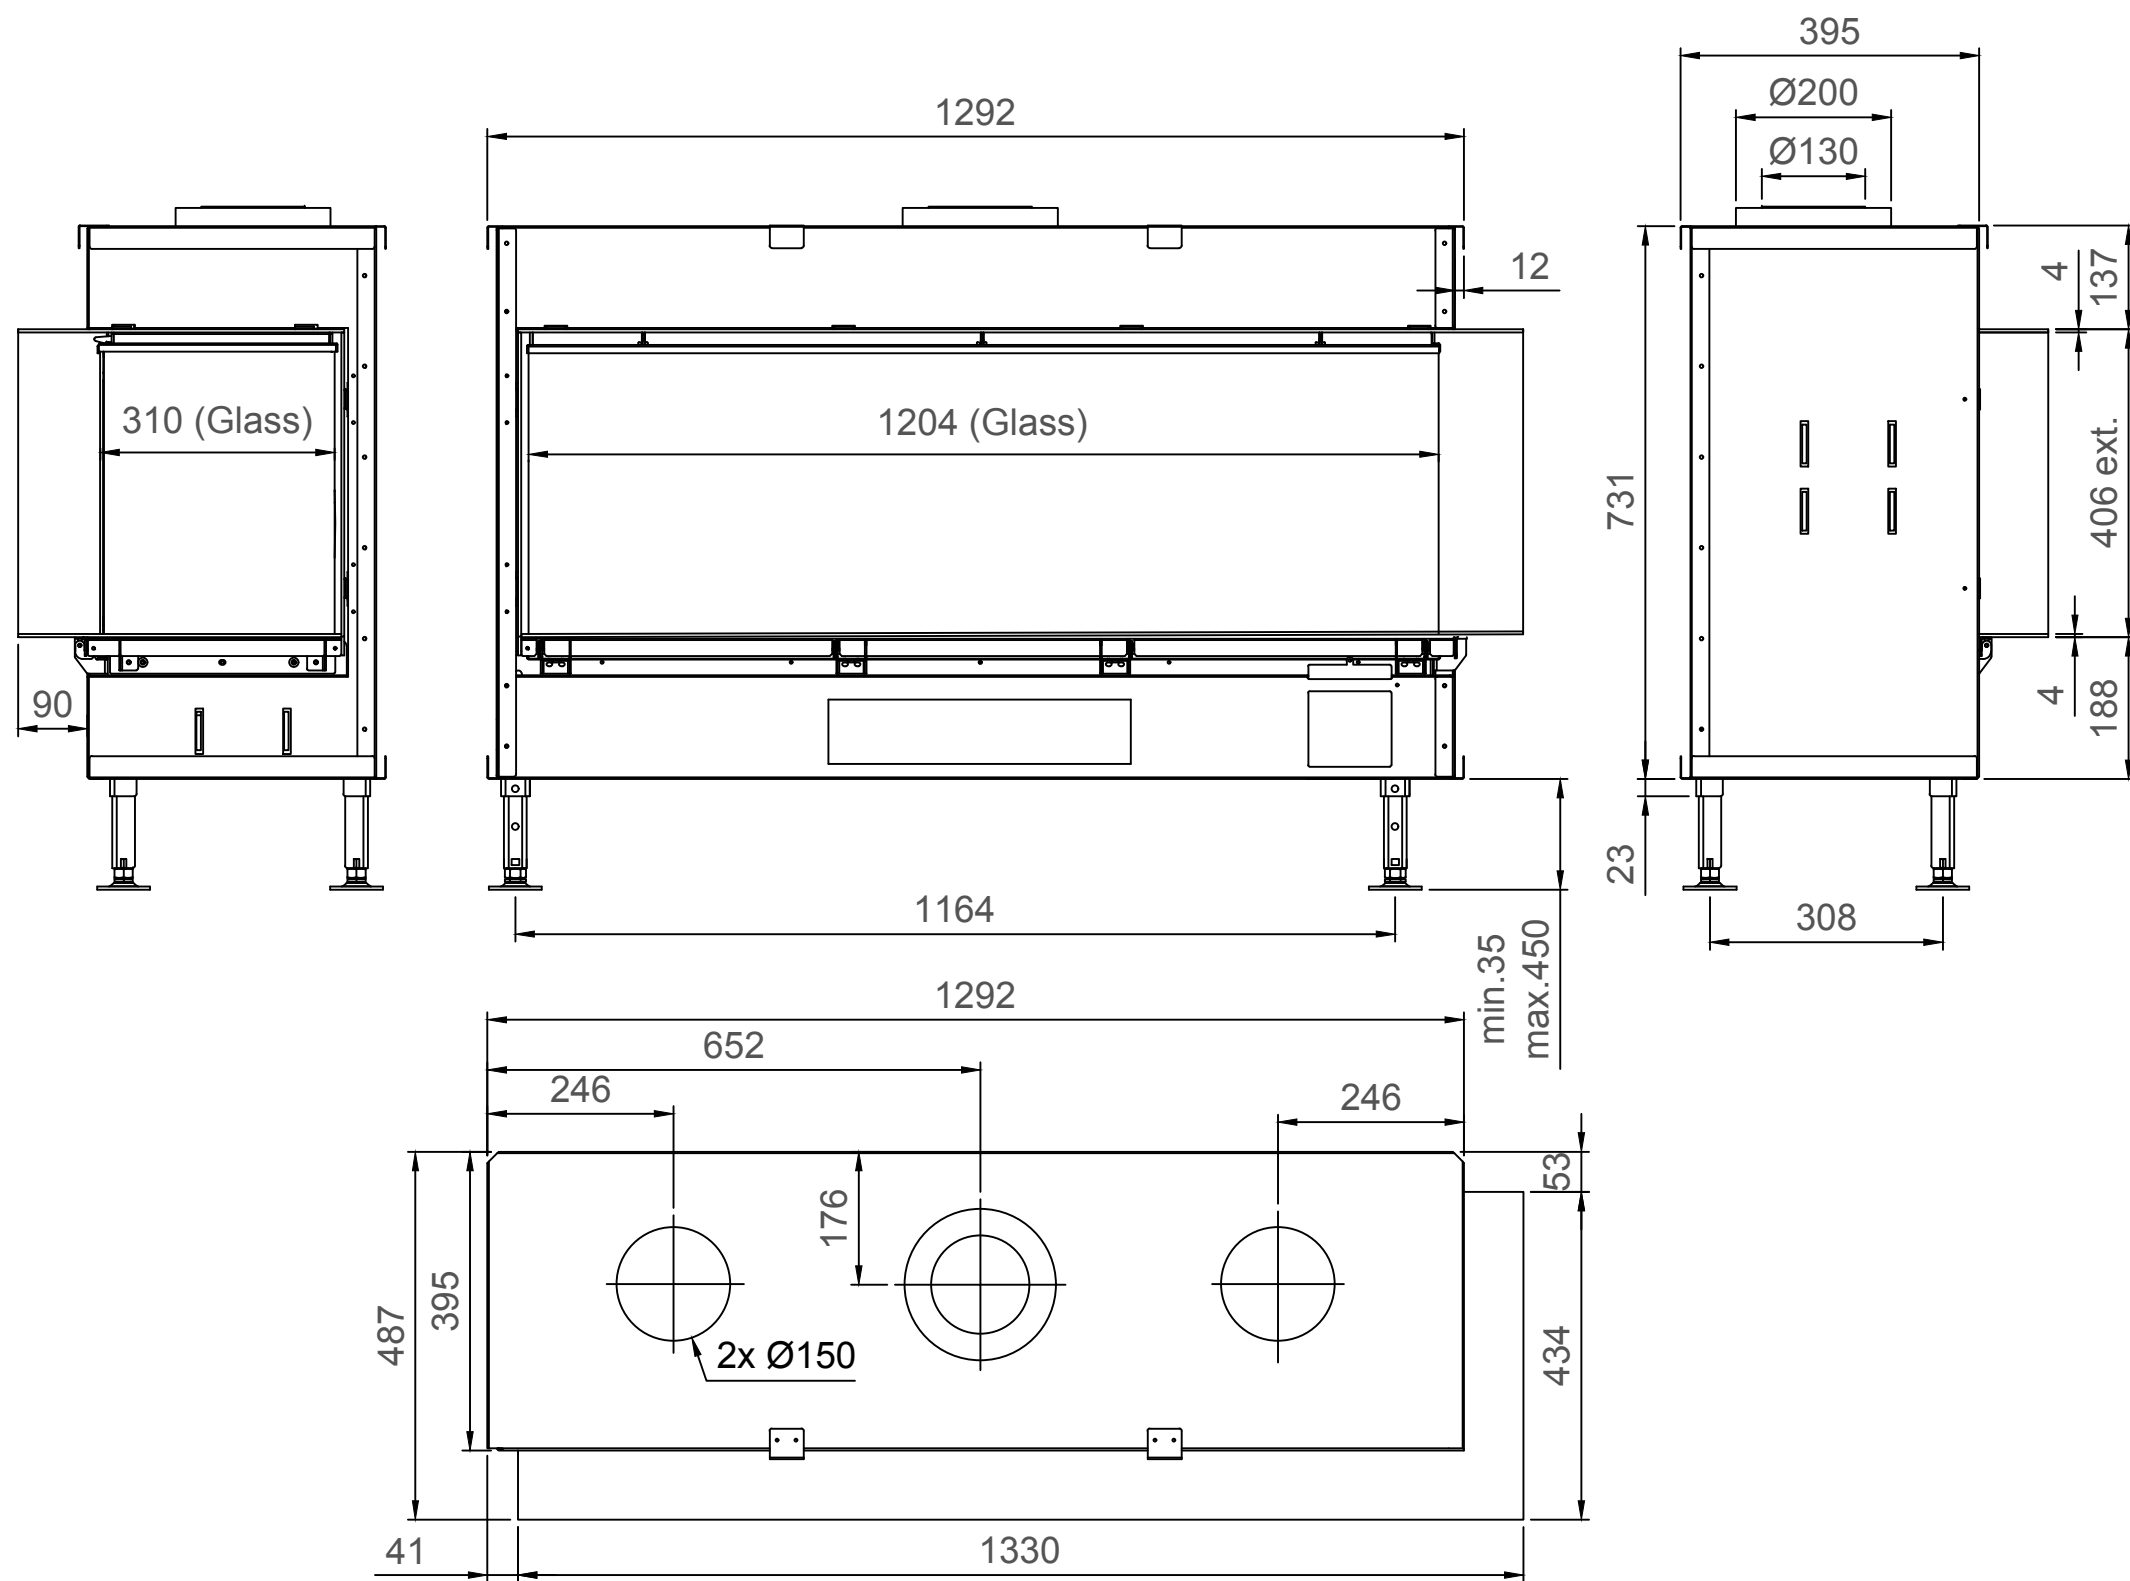

Luna Diamond 1300CR Gas/Gaz - Type 1 - Coverframe

Luna Diamond 1300CR Gas/Gaz - Type 2 - 30mm

Luna Diamond 1300CR Gas/Gaz - Type 2 - 60mm

Luna Diamond 1300CR Gas/Gaz - Type 2 - 90mm

Luna Diamond 1300CR Gas/Gaz - Type 3 - 30mm

Luna Diamond 1300CR Gas/Gaz - Type 3 - 60mm

Luna Diamond 1300CR Gas/Gaz - Type 3 - 90mm

Luna Diamond 1300CR Gas/Gaz - Type 4 - 30mm

Luna Diamond 1300CR Gas/Gaz - Type 4 - 60mm

Luna Diamond 1300CR Gas/Gaz - Type 4 - 90mm