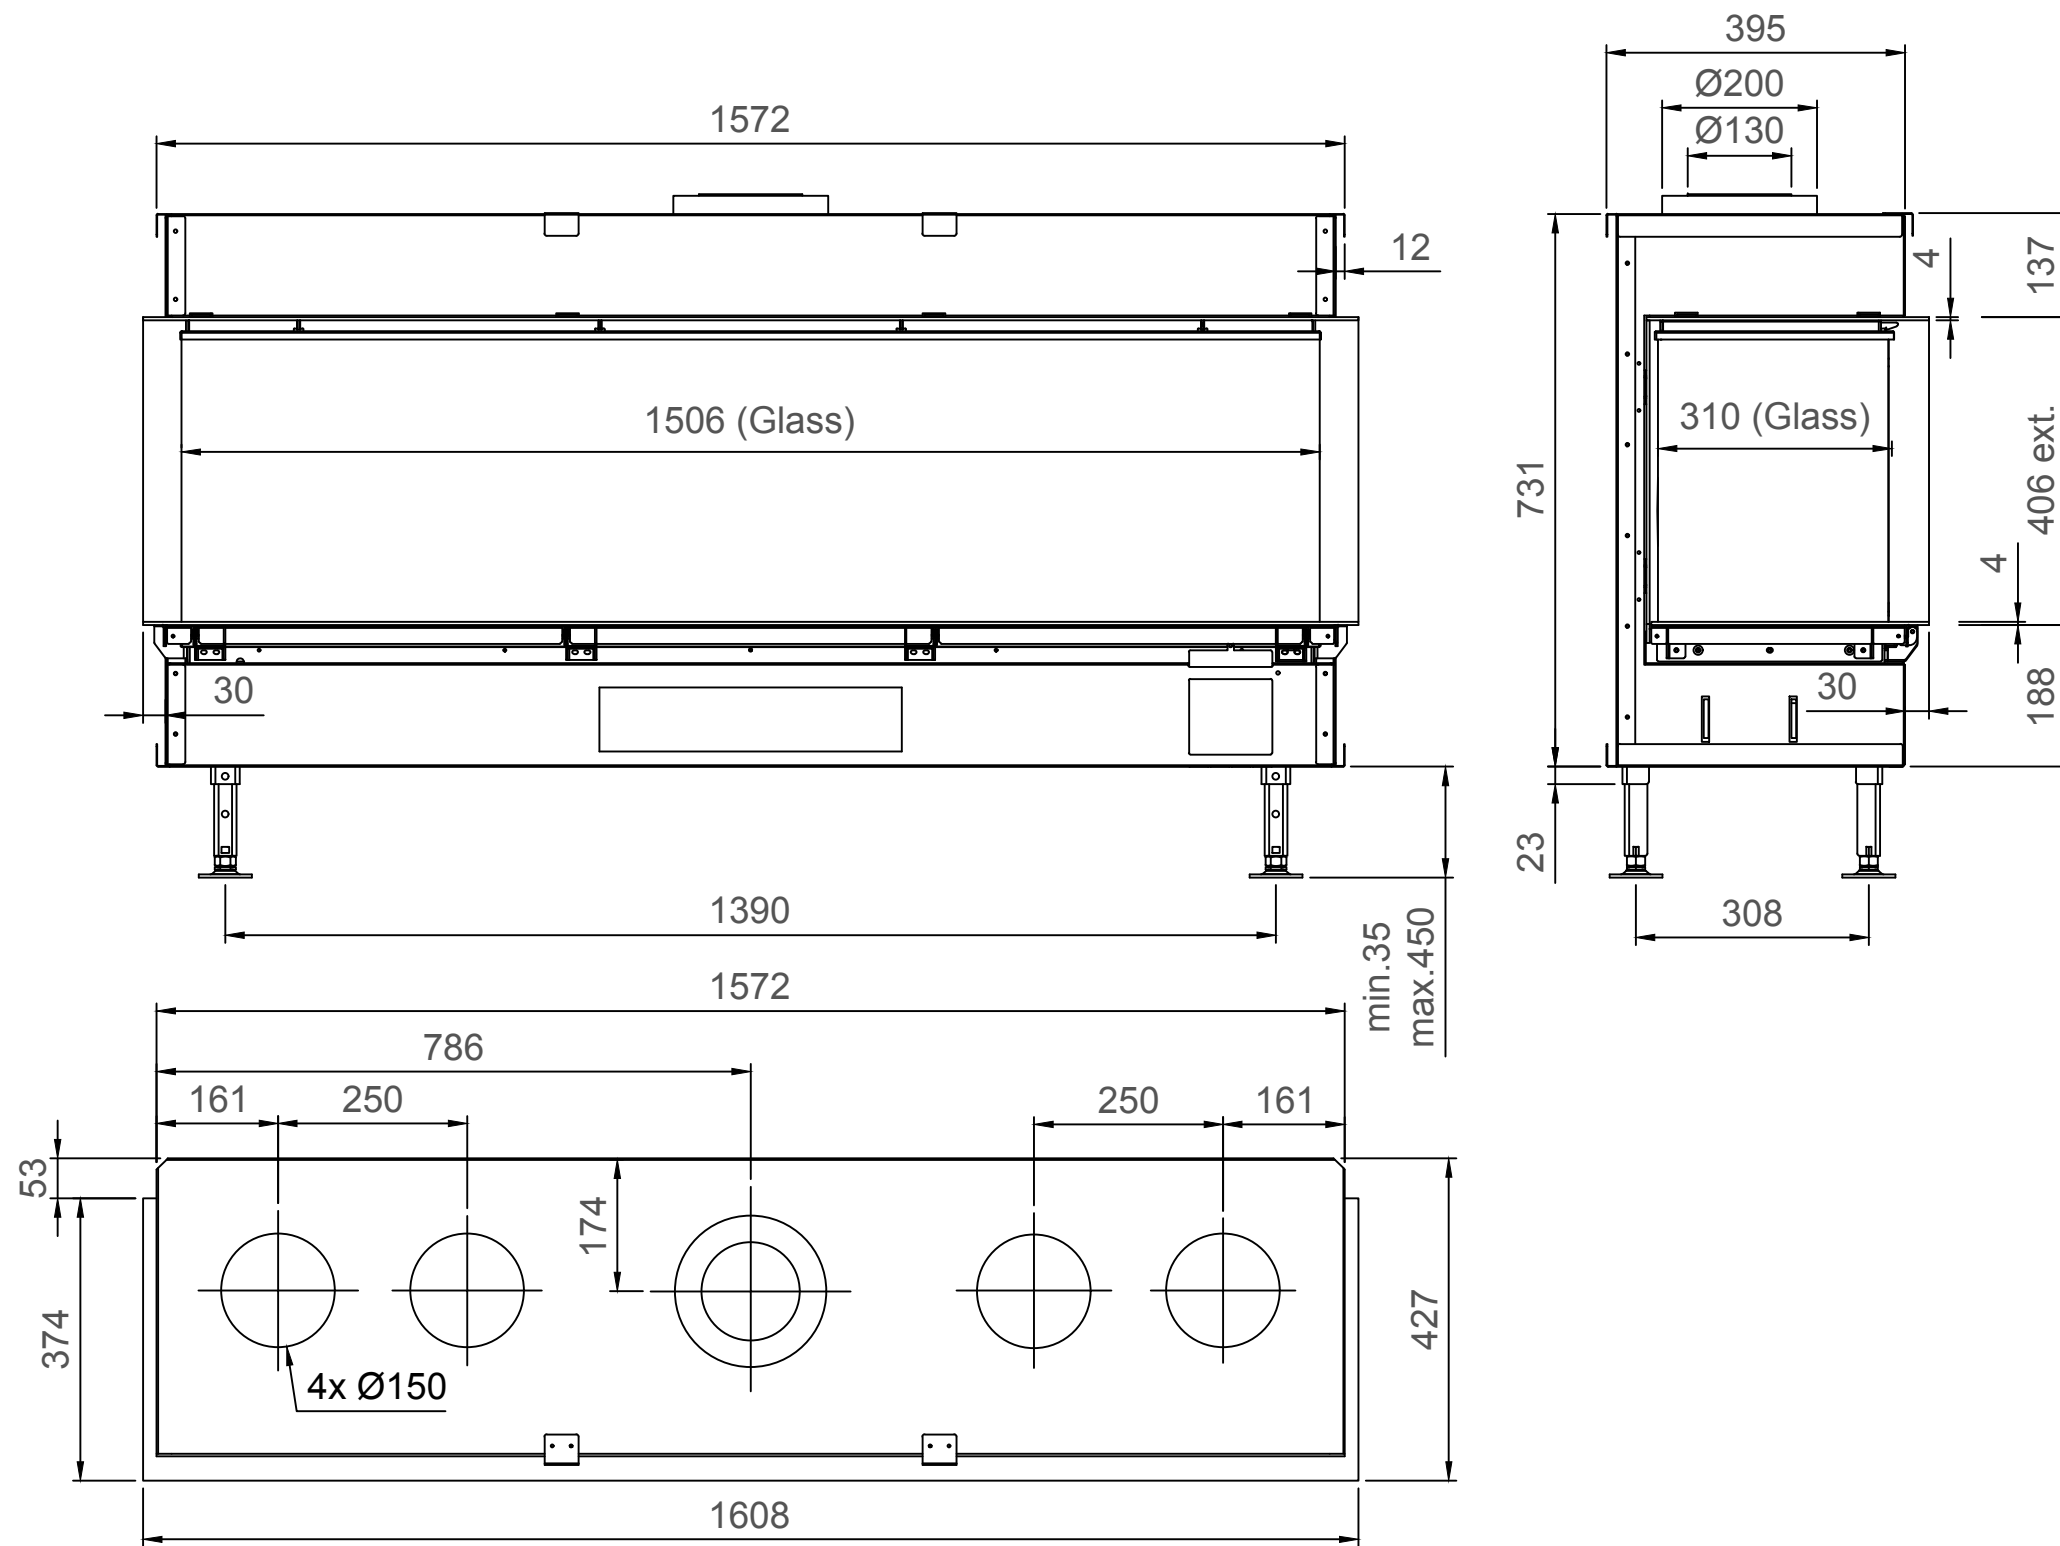

Luna Diamond 1600DC Gas/Gaz - Type 1 - Coverframe

Luna Diamond 1600DC Gas/Gaz - Type 2 - 30mm

Luna Diamond 1600DC Gas/Gaz - Type 2 - 60mm

Luna Diamond 1600DC Gas/Gaz - Type 2 - 90mm

Luna Diamond 1600DC Gas/Gaz - Type 3 - 30mm

Luna Diamond 1600DC Gas/Gaz - Type 3 - 60mm

Luna Diamond 1600DC Gas/Gaz - Type 3 - 90mm

Luna Diamond 1600DC Gas/Gaz - Type 4 - 30mm

Luna Diamond 1600DC Gas/Gaz - Type 4 - 60mm

Luna Diamond 1600DC Gas/Gaz - Type 4 - 90mm