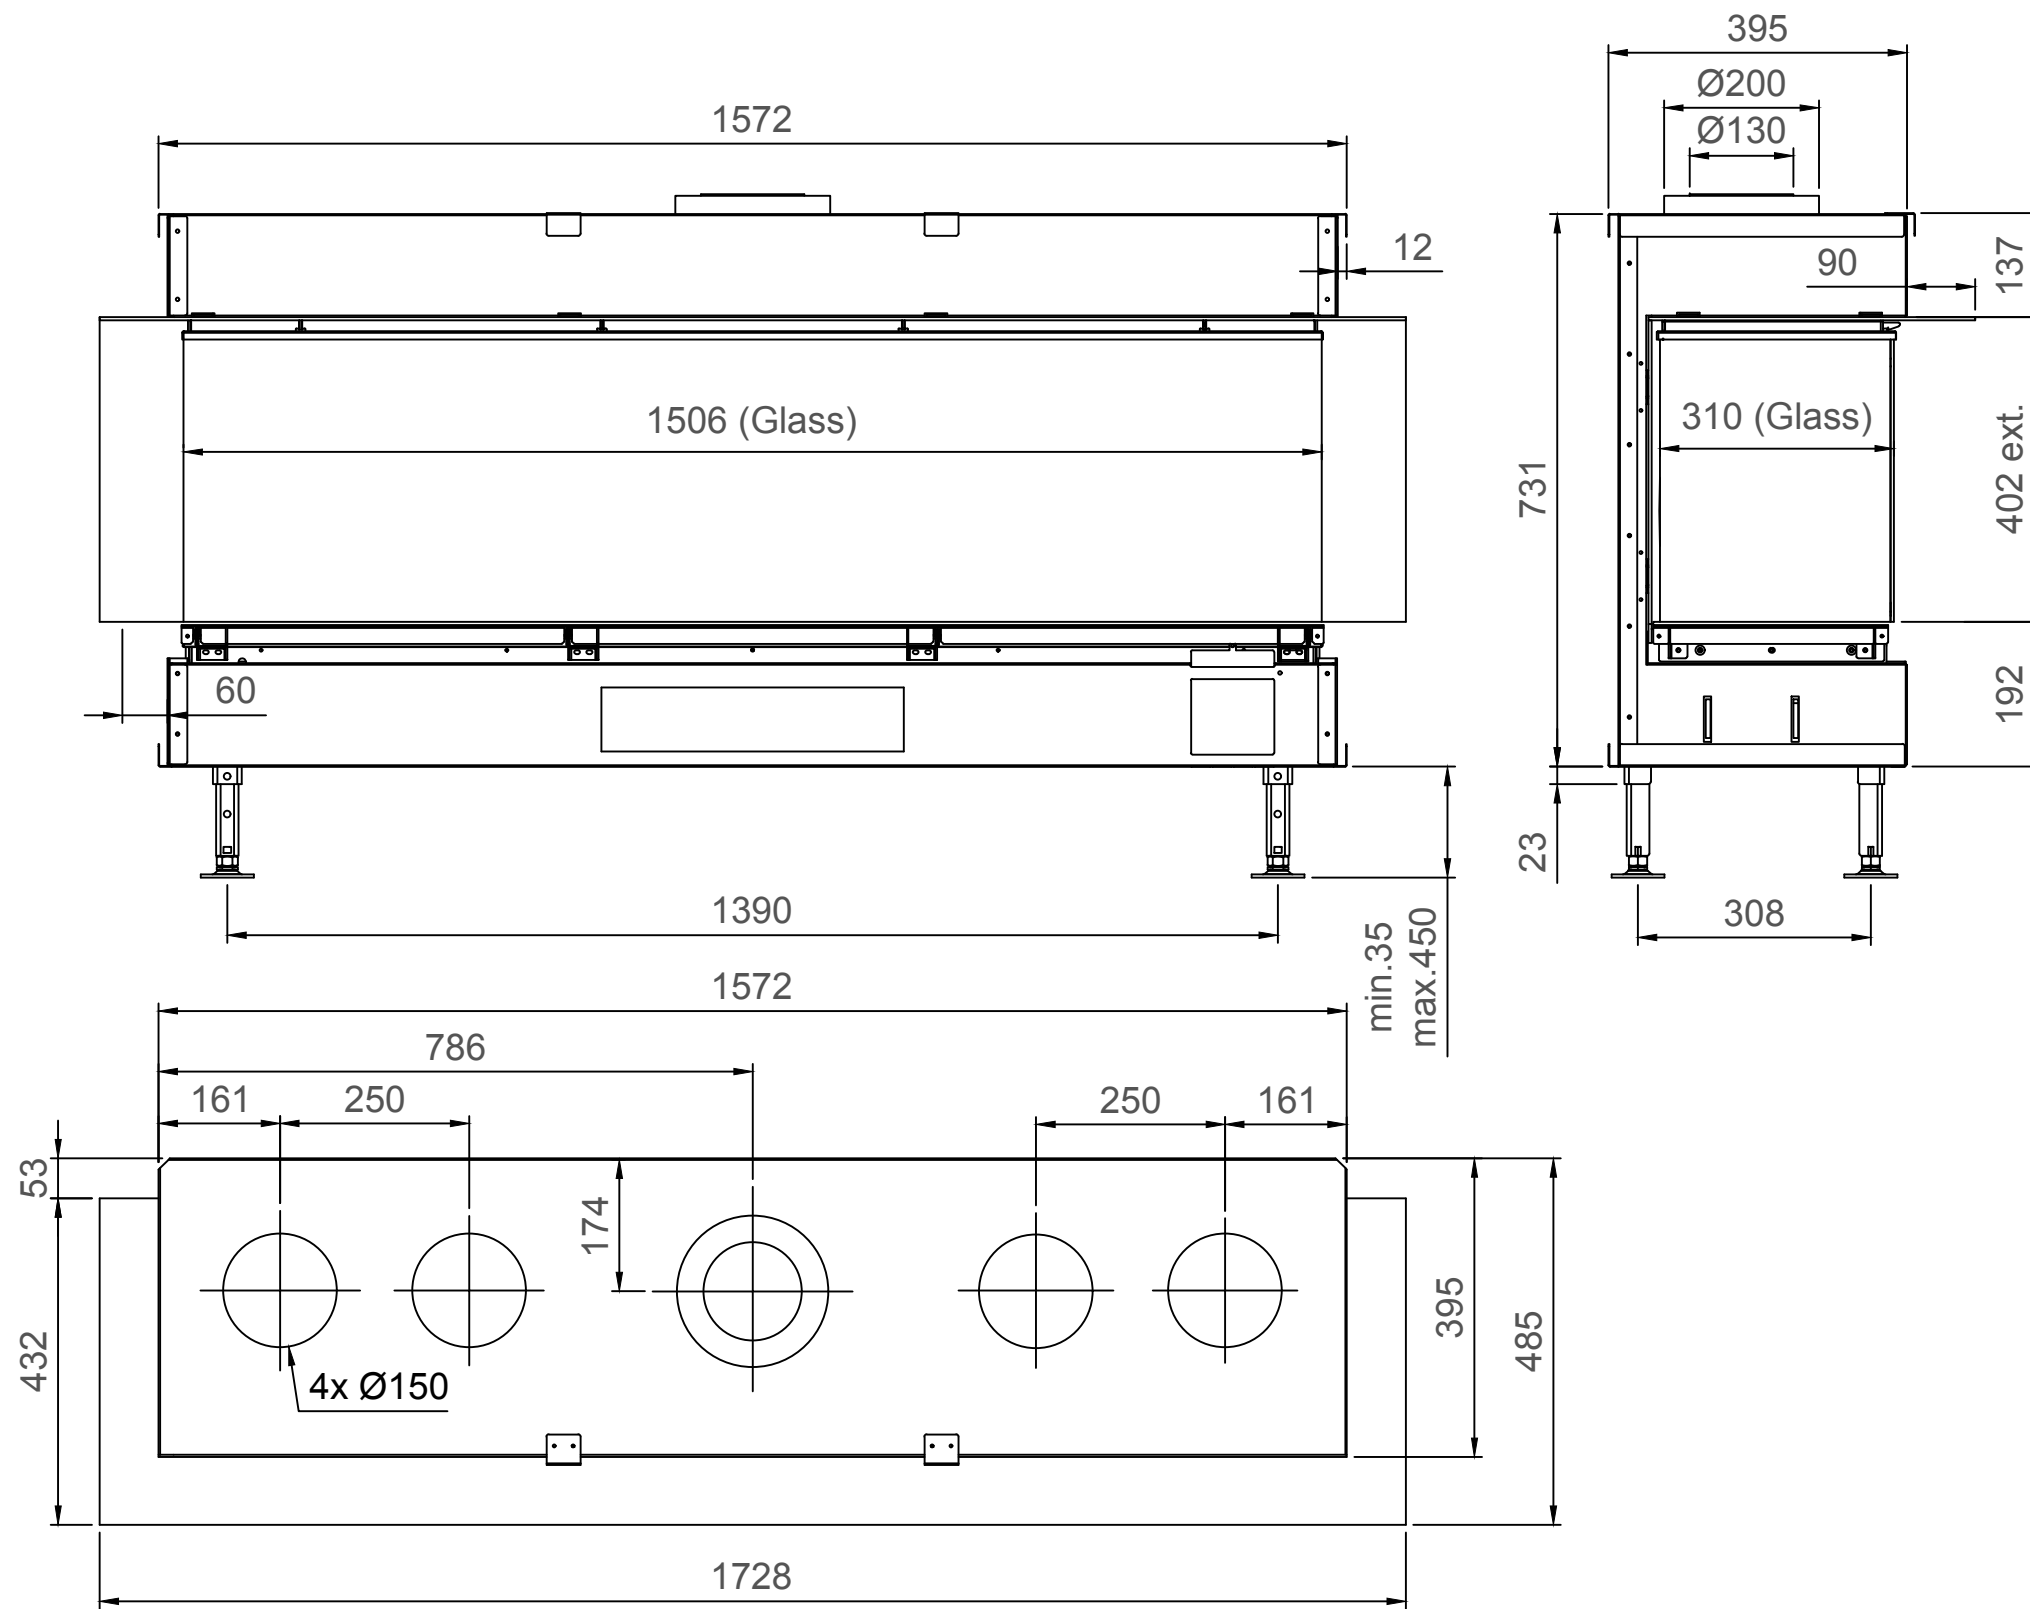

Luna Diamond 1600DC Gas/Gaz - Type 1 - Coverframe

Luna Diamond 1600DC Gas/Gaz - Type 2 - 30mm

Luna Diamond 1600DC Gas/Gaz - Type 2 - 60mm

Luna Diamond 1600DC Gas/Gaz - Type 2 - 90mm

Luna Diamond 1600DC Gas/Gaz - Type 3 - 30mm

Luna Diamond 1600DC Gas/Gaz - Type 3 - 60mm

Luna Diamond 1600DC Gas/Gaz - Type 3 - 90mm

Luna Diamond 1600DC Gas/Gaz - Type 4 - 30mm

Luna Diamond 1600DC Gas/Gaz - Type 4 - 60mm

Luna Diamond 1600DC Gas/Gaz - Type 4 - 90mm