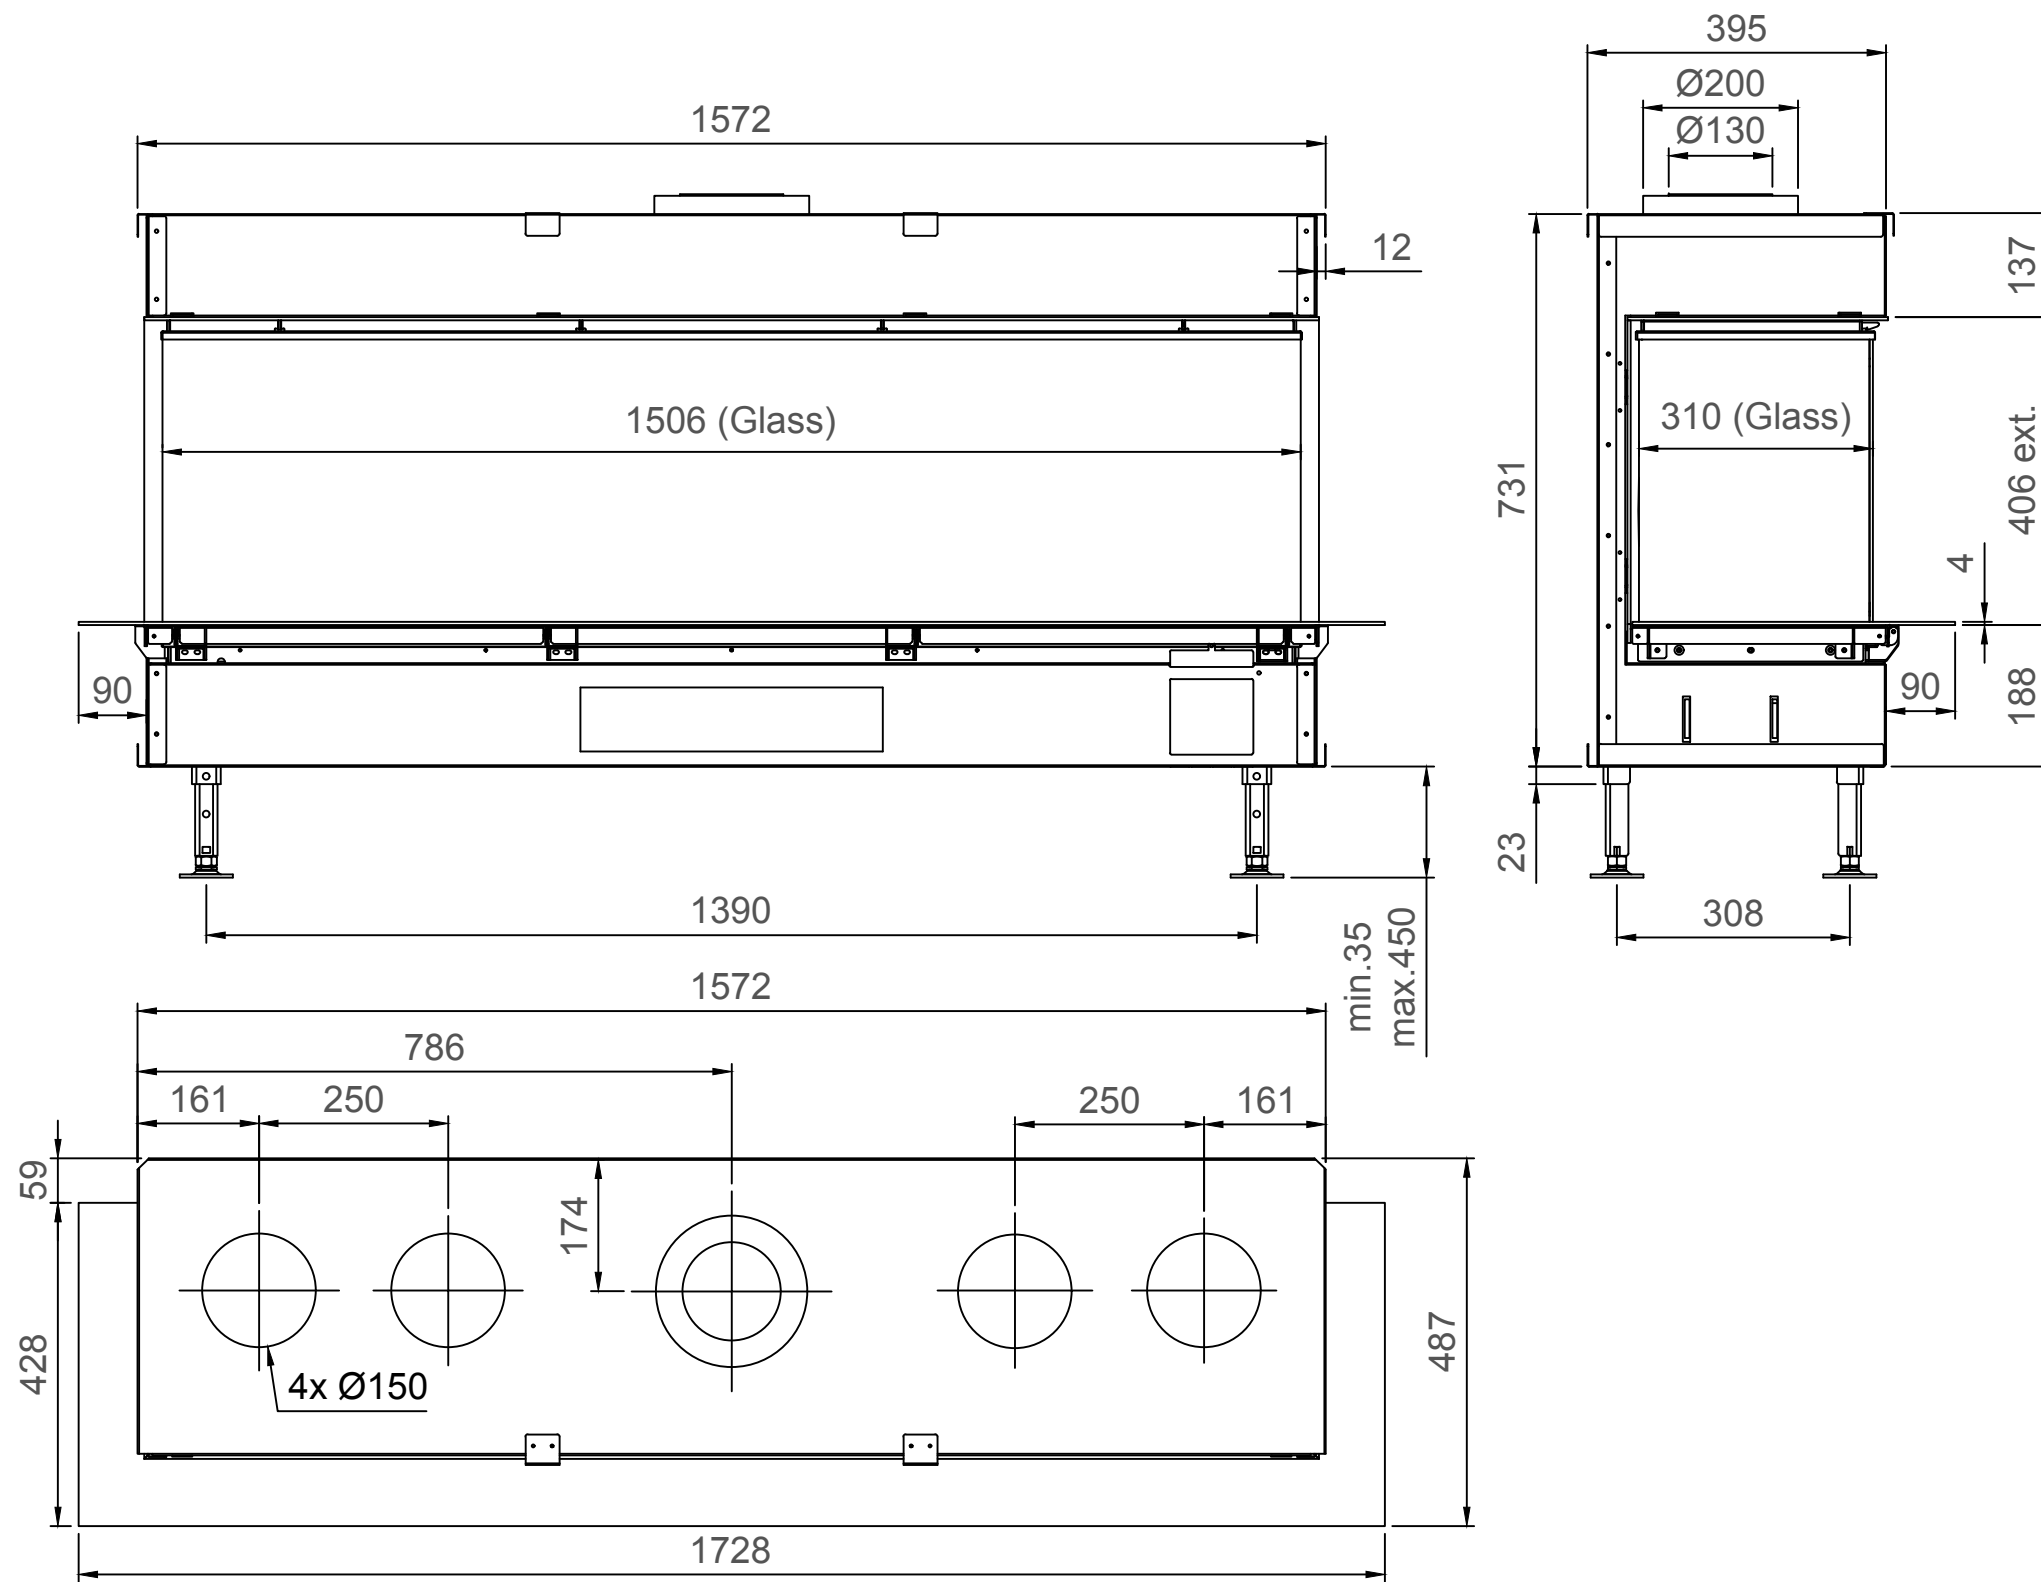

Luna Diamond 1600DC Gas/Gaz - Type 1 - Coverframe

Luna Diamond 1600DC Gas/Gaz - Type 2 - 30mm

Luna Diamond 1600DC Gas/Gaz - Type 2 - 60mm

Luna Diamond 1600DC Gas/Gaz - Type 2 - 90mm

Luna Diamond 1600DC Gas/Gaz - Type 3 - 30mm

Luna Diamond 1600DC Gas/Gaz - Type 3 - 60mm

Luna Diamond 1600DC Gas/Gaz - Type 3 - 90mm

Luna Diamond 1600DC Gas/Gaz - Type 4 - 30mm

Luna Diamond 1600DC Gas/Gaz - Type 4 - 60mm

Luna Diamond 1600DC Gas/Gaz - Type 4 - 90mm