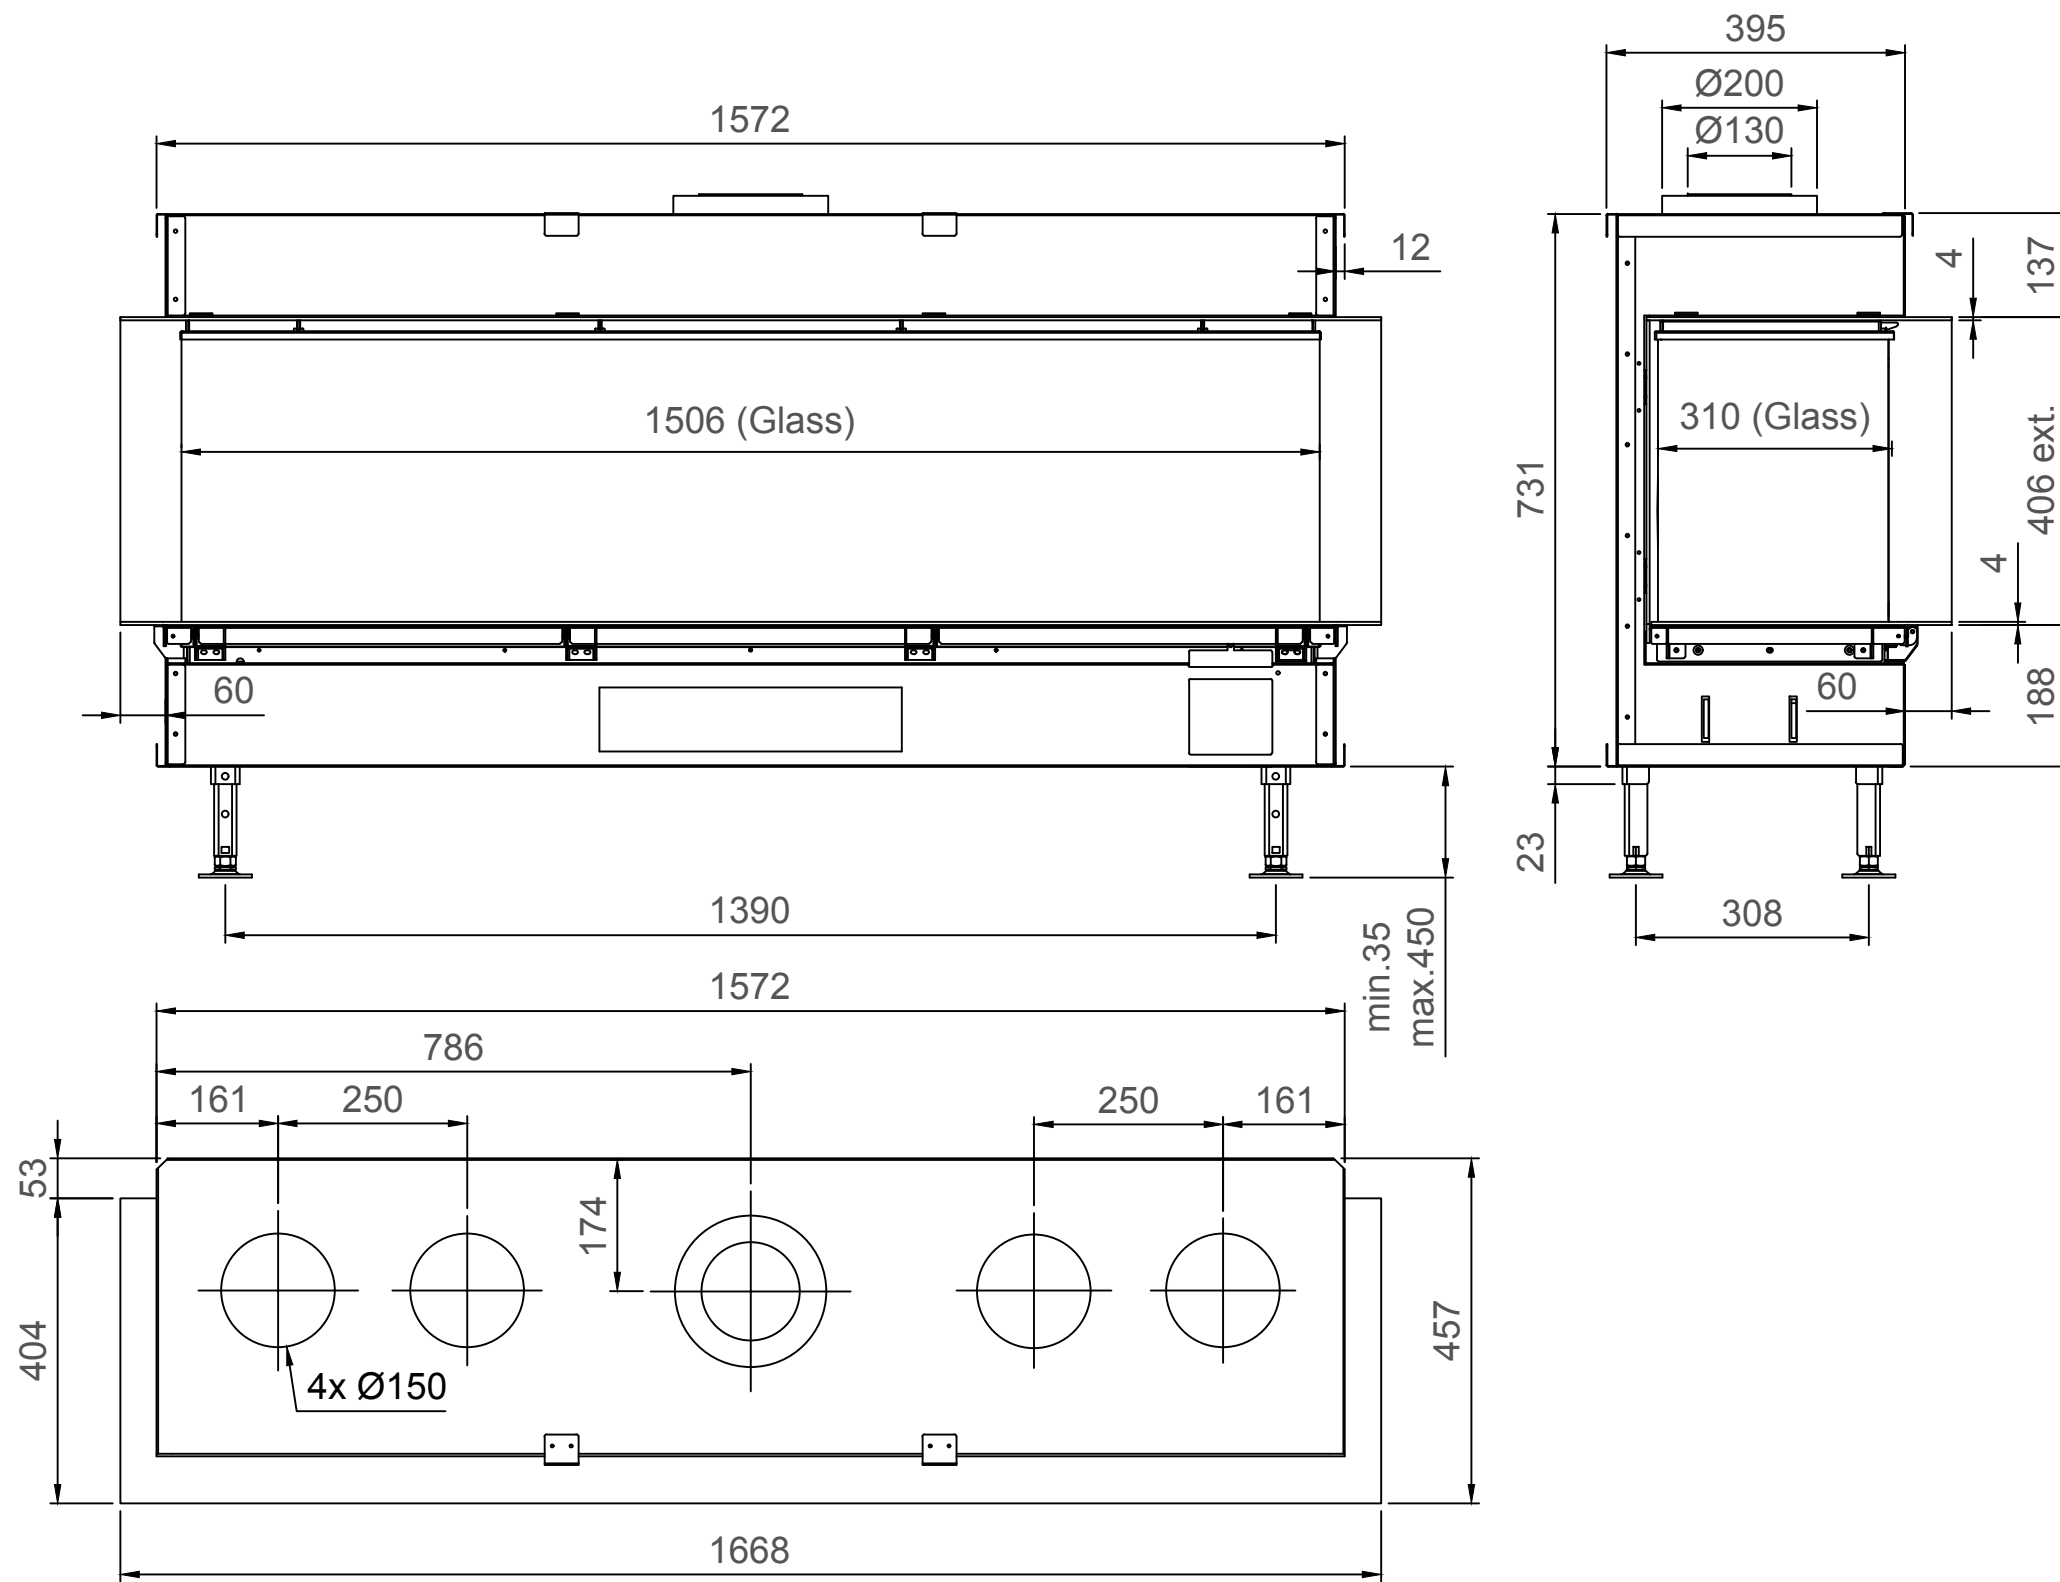

Luna Diamond 1600DC Gas/Gaz - Type 1 - Coverframe

Luna Diamond 1600DC Gas/Gaz - Type 2 - 30mm

Luna Diamond 1600DC Gas/Gaz - Type 2 - 60mm

Luna Diamond 1600DC Gas/Gaz - Type 2 - 90mm

Luna Diamond 1600DC Gas/Gaz - Type 3 - 30mm

Luna Diamond 1600DC Gas/Gaz - Type 3 - 60mm

Luna Diamond 1600DC Gas/Gaz - Type 3 - 90mm

Luna Diamond 1600DC Gas/Gaz - Type 4 - 30mm

Luna Diamond 1600DC Gas/Gaz - Type 4 - 60mm

Luna Diamond 1600DC Gas/Gaz - Type 4 - 90mm