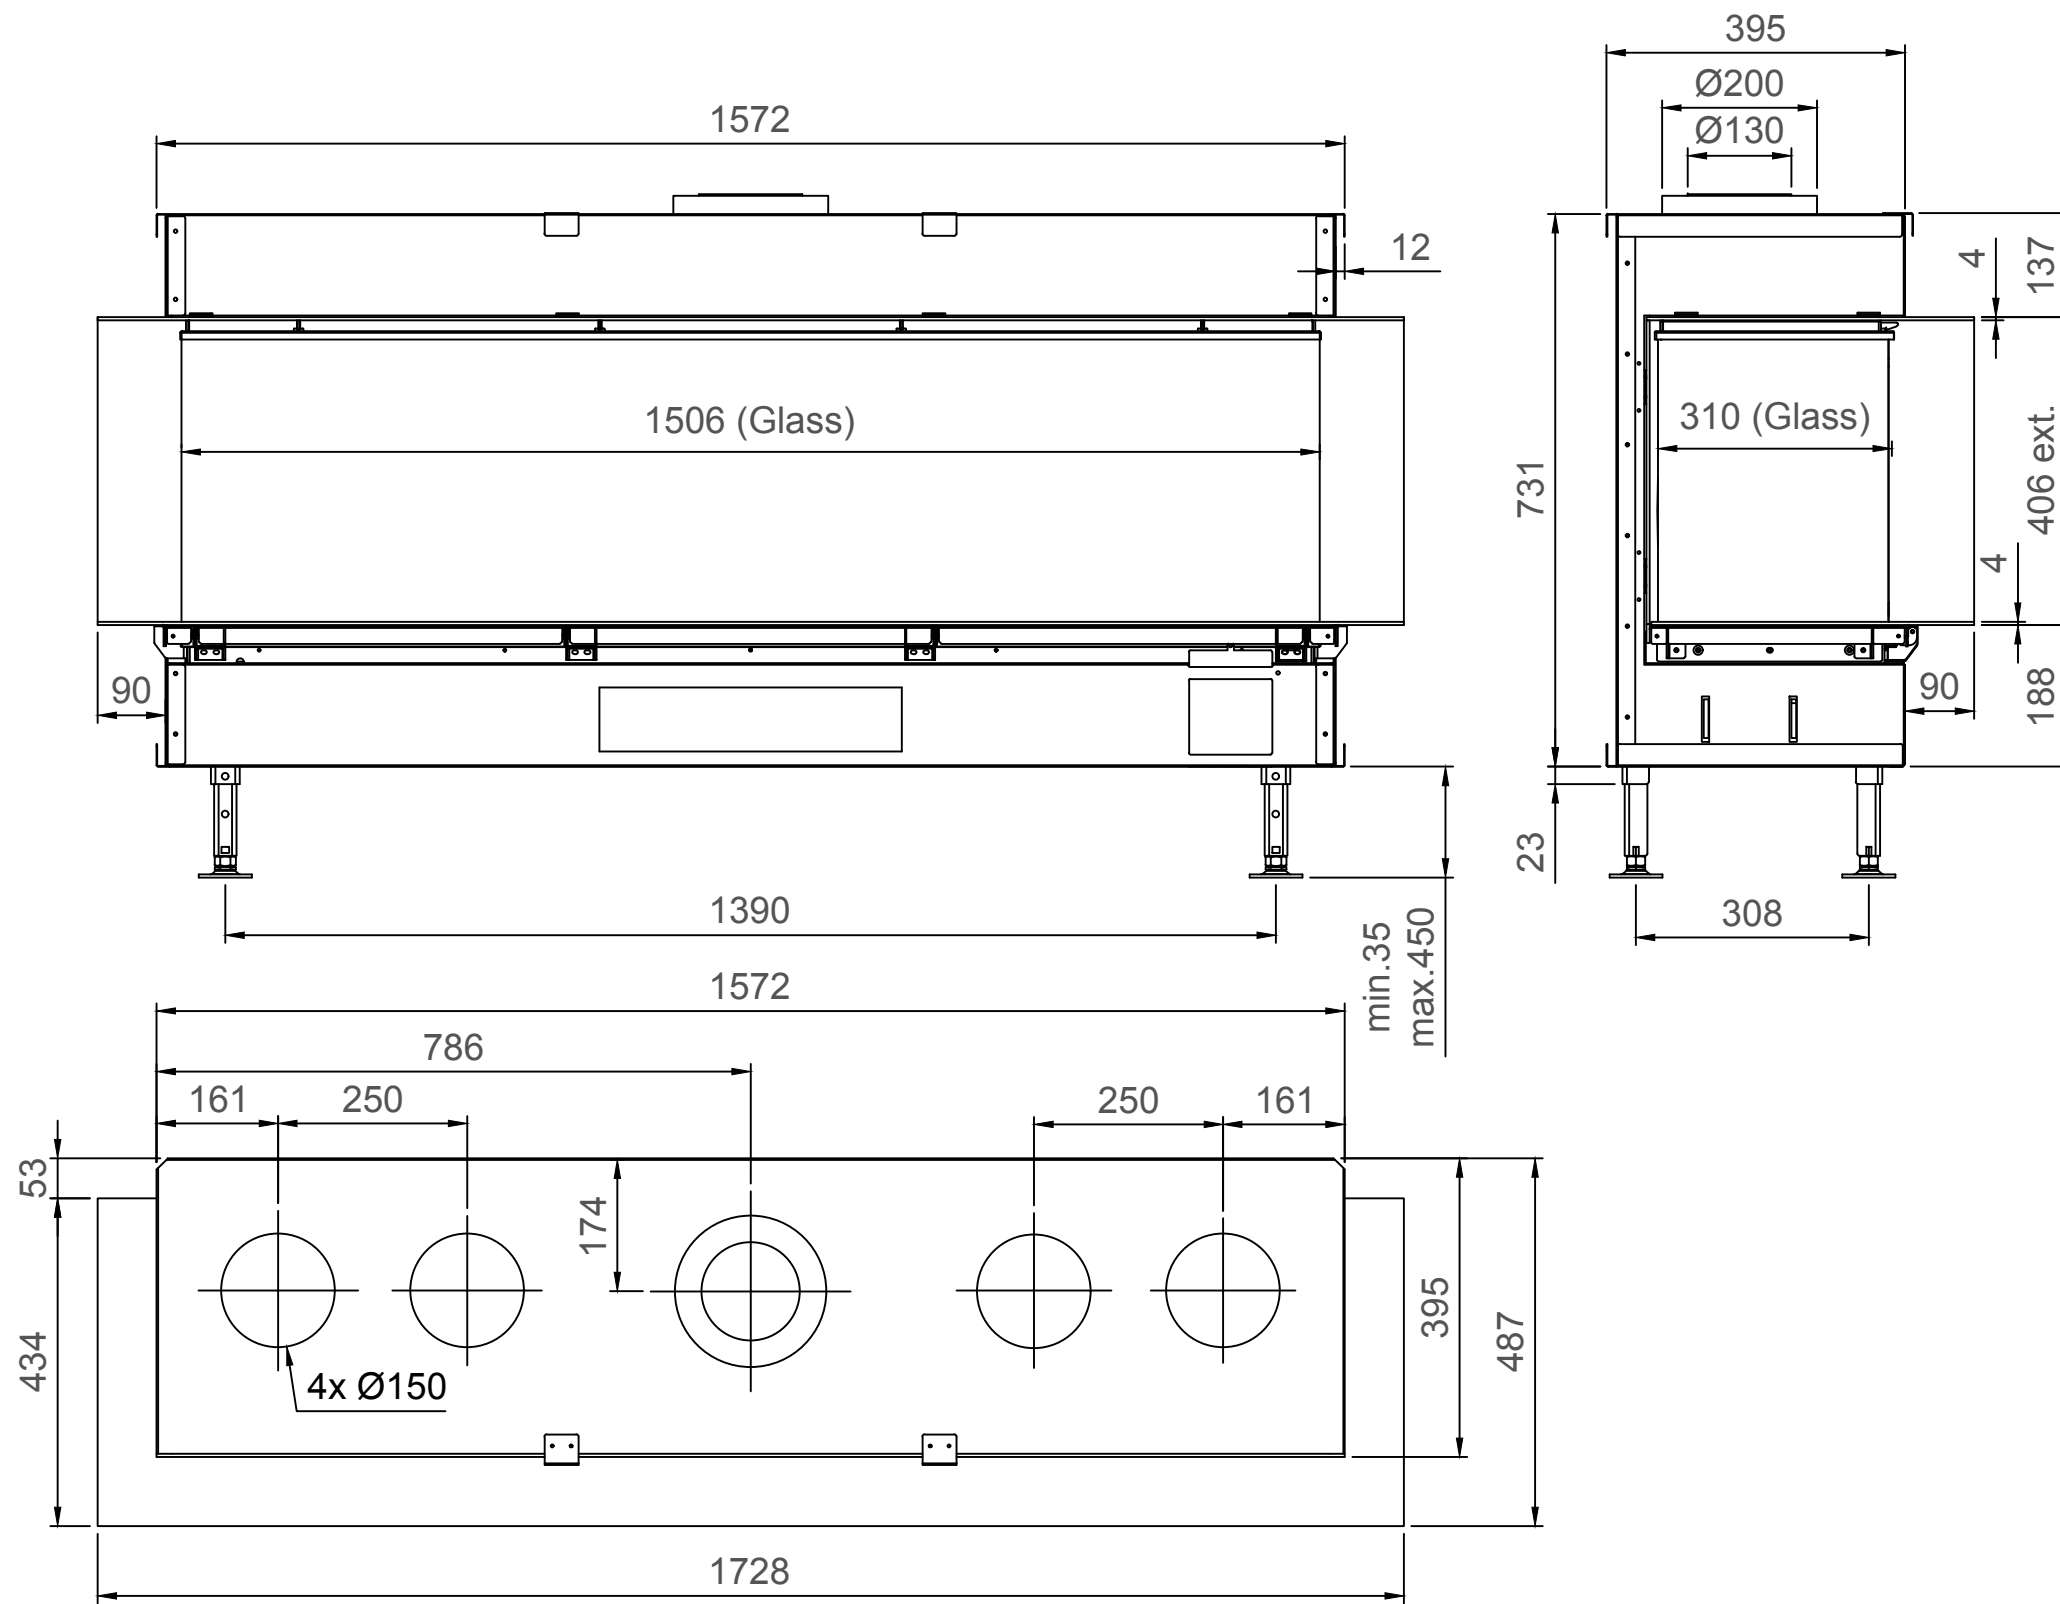

Luna Diamond 1600DC Gas/Gaz - Type 1 - Coverframe

Luna Diamond 1600DC Gas/Gaz - Type 2 - 30mm

Luna Diamond 1600DC Gas/Gaz - Type 2 - 60mm

Luna Diamond 1600DC Gas/Gaz - Type 2 - 90mm

Luna Diamond 1600DC Gas/Gaz - Type 3 - 30mm

Luna Diamond 1600DC Gas/Gaz - Type 3 - 60mm

Luna Diamond 1600DC Gas/Gaz - Type 3 - 90mm

Luna Diamond 1600DC Gas/Gaz - Type 4 - 30mm

Luna Diamond 1600DC Gas/Gaz - Type 4 - 60mm

Luna Diamond 1600DC Gas/Gaz - Type 4 - 90mm