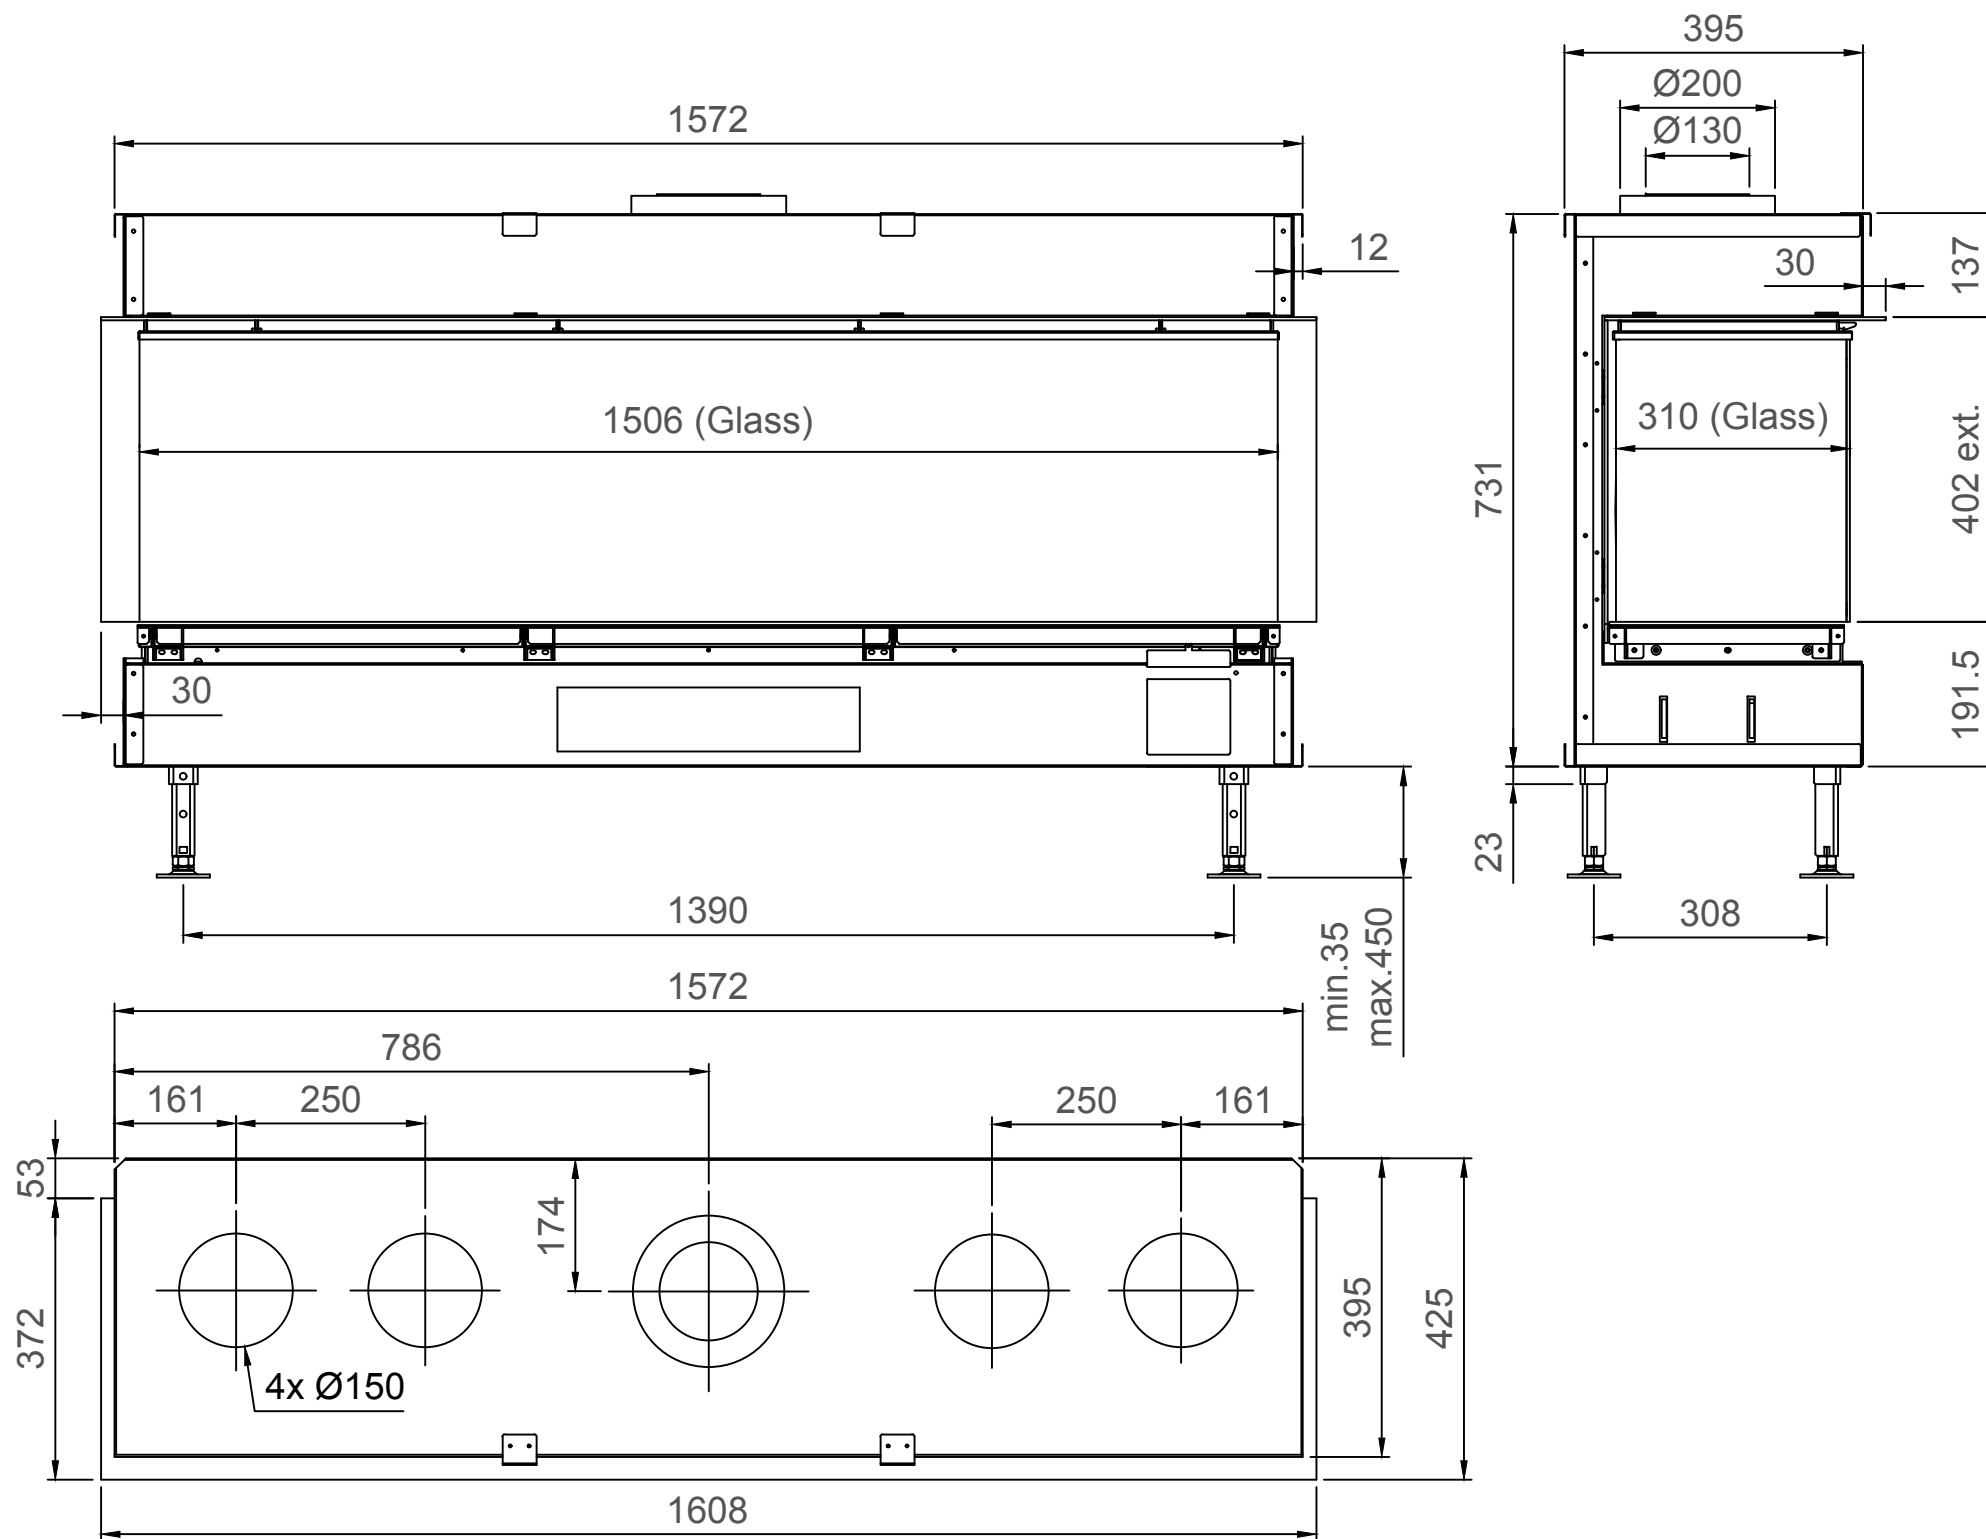

Luna Diamond 1600DC Gas/Gaz - Type 1 - Coverframe

Luna Diamond 1600DC Gas/Gaz - Type 2 - 30mm

Luna Diamond 1600DC Gas/Gaz - Type 2 - 60mm

Luna Diamond 1600DC Gas/Gaz - Type 2 - 90mm

Luna Diamond 1600DC Gas/Gaz - Type 3 - 30mm

Luna Diamond 1600DC Gas/Gaz - Type 3 - 60mm

Luna Diamond 1600DC Gas/Gaz - Type 3 - 90mm

Luna Diamond 1600DC Gas/Gaz - Type 4 - 30mm

Luna Diamond 1600DC Gas/Gaz - Type 4 - 60mm

Luna Diamond 1600DC Gas/Gaz - Type 4 - 90mm