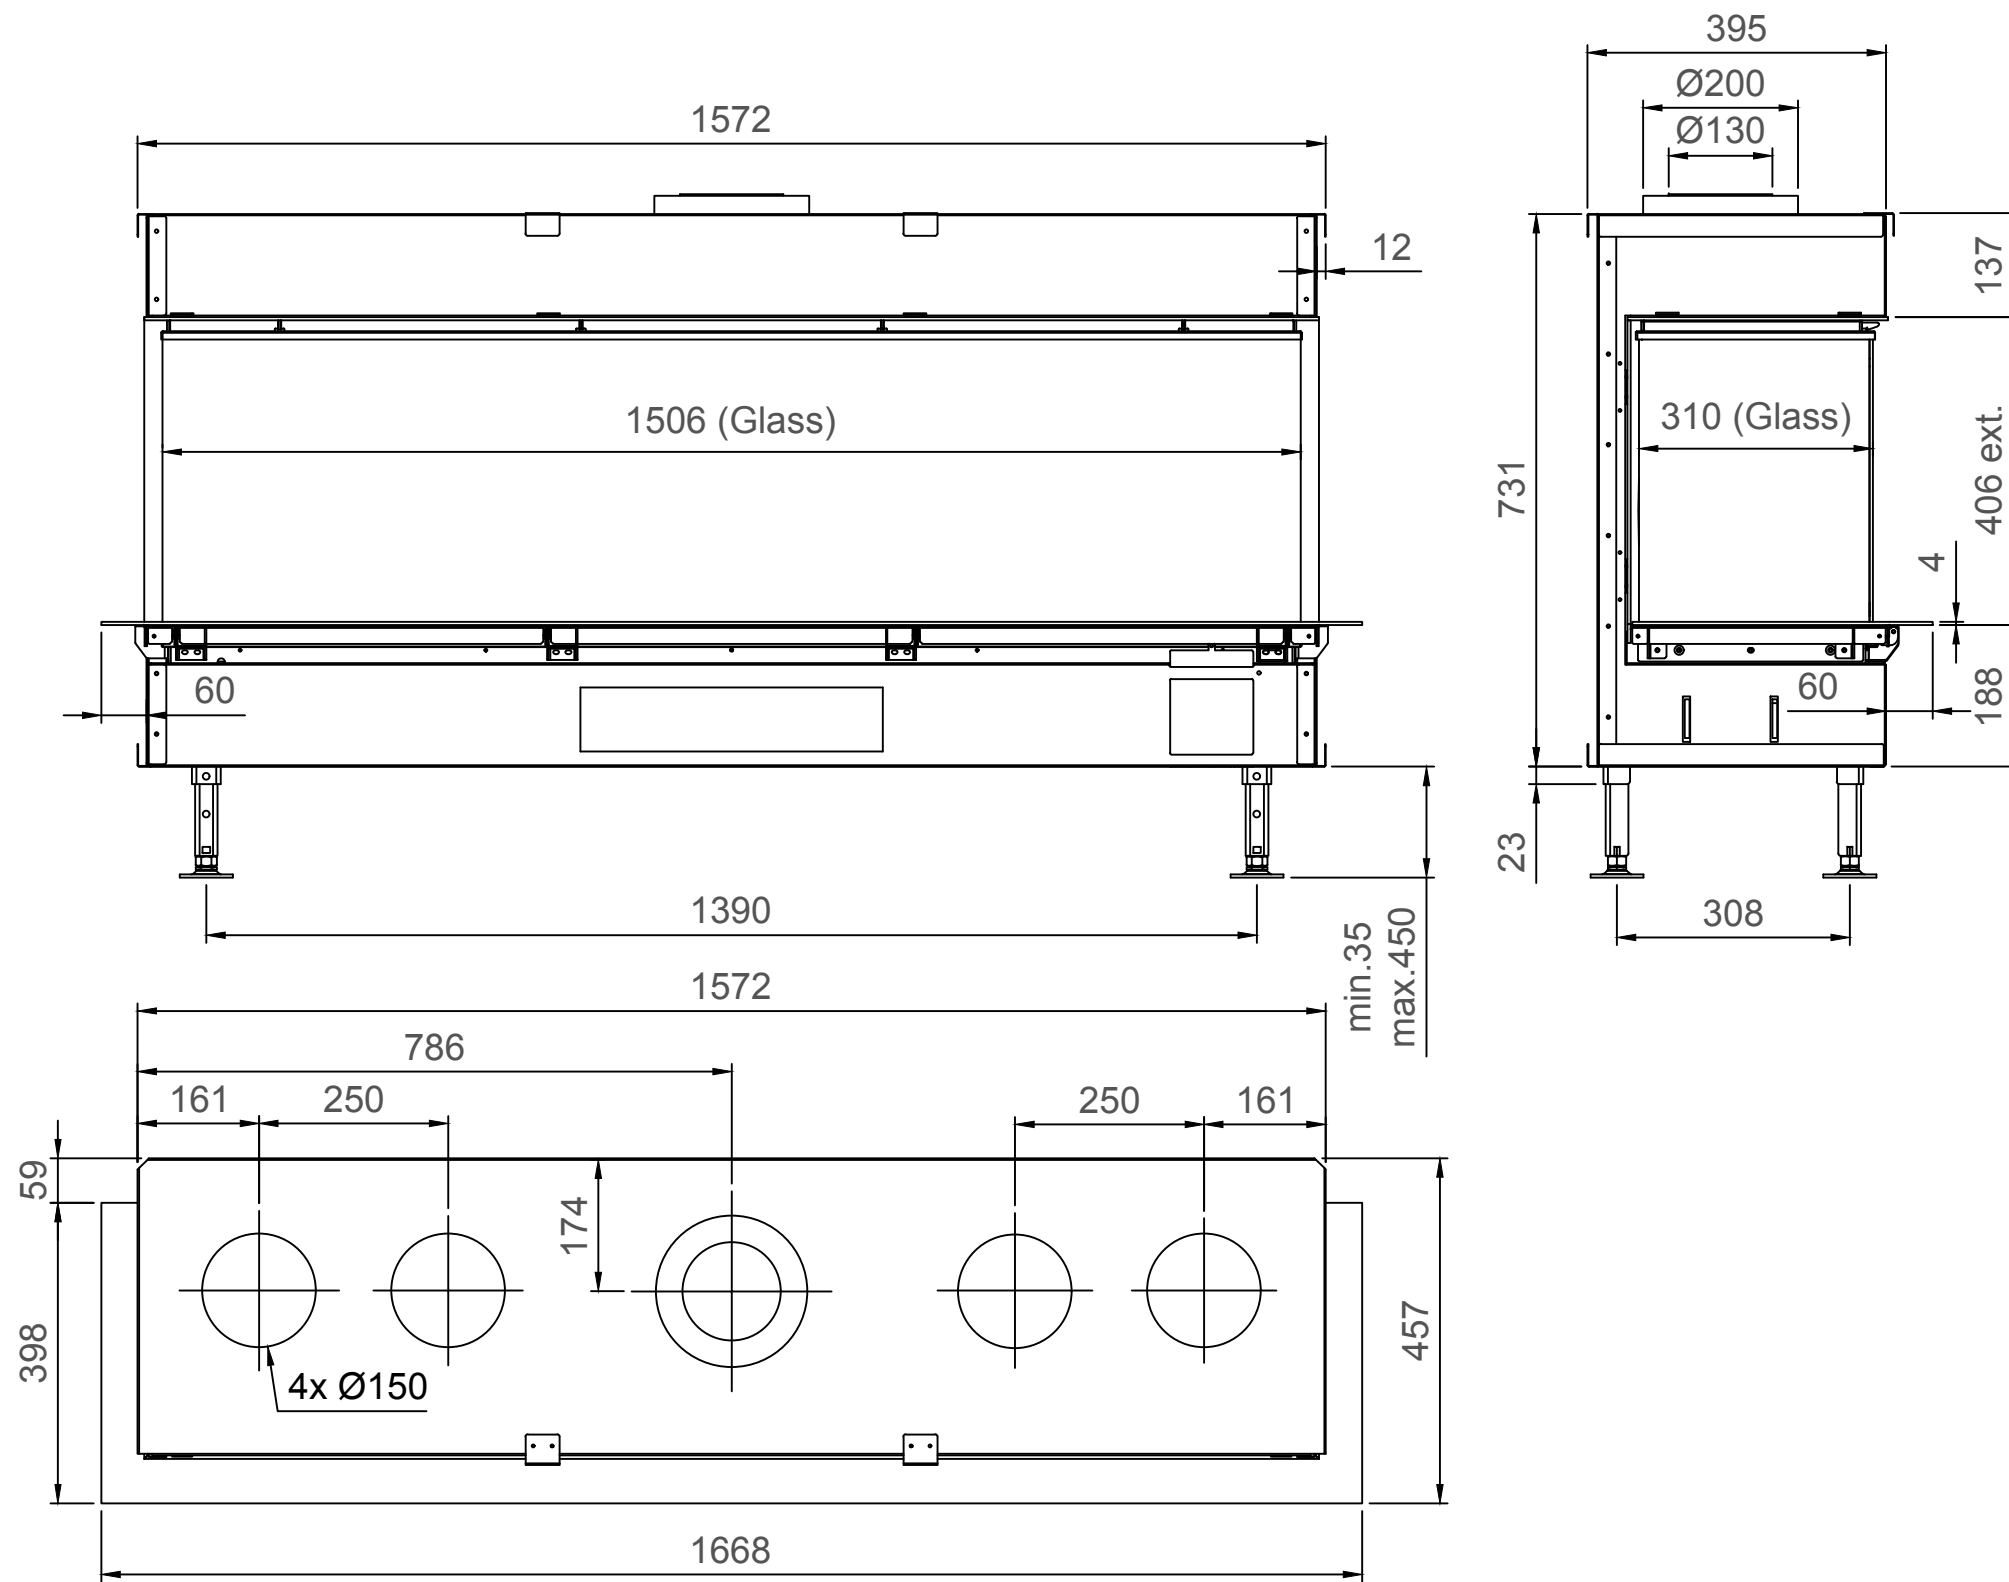

Luna Diamond 1600DC Gas/Gaz - Type 1 - Coverframe

Luna Diamond 1600DC Gas/Gaz - Type 2 - 30mm

Luna Diamond 1600DC Gas/Gaz - Type 2 - 60mm

Luna Diamond 1600DC Gas/Gaz - Type 2 - 90mm

Luna Diamond 1600DC Gas/Gaz - Type 3 - 30mm

Luna Diamond 1600DC Gas/Gaz - Type 3 - 60mm

Luna Diamond 1600DC Gas/Gaz - Type 3 - 90mm

Luna Diamond 1600DC Gas/Gaz - Type 4 - 30mm

Luna Diamond 1600DC Gas/Gaz - Type 4 - 60mm

Luna Diamond 1600DC Gas/Gaz - Type 4 - 90mm