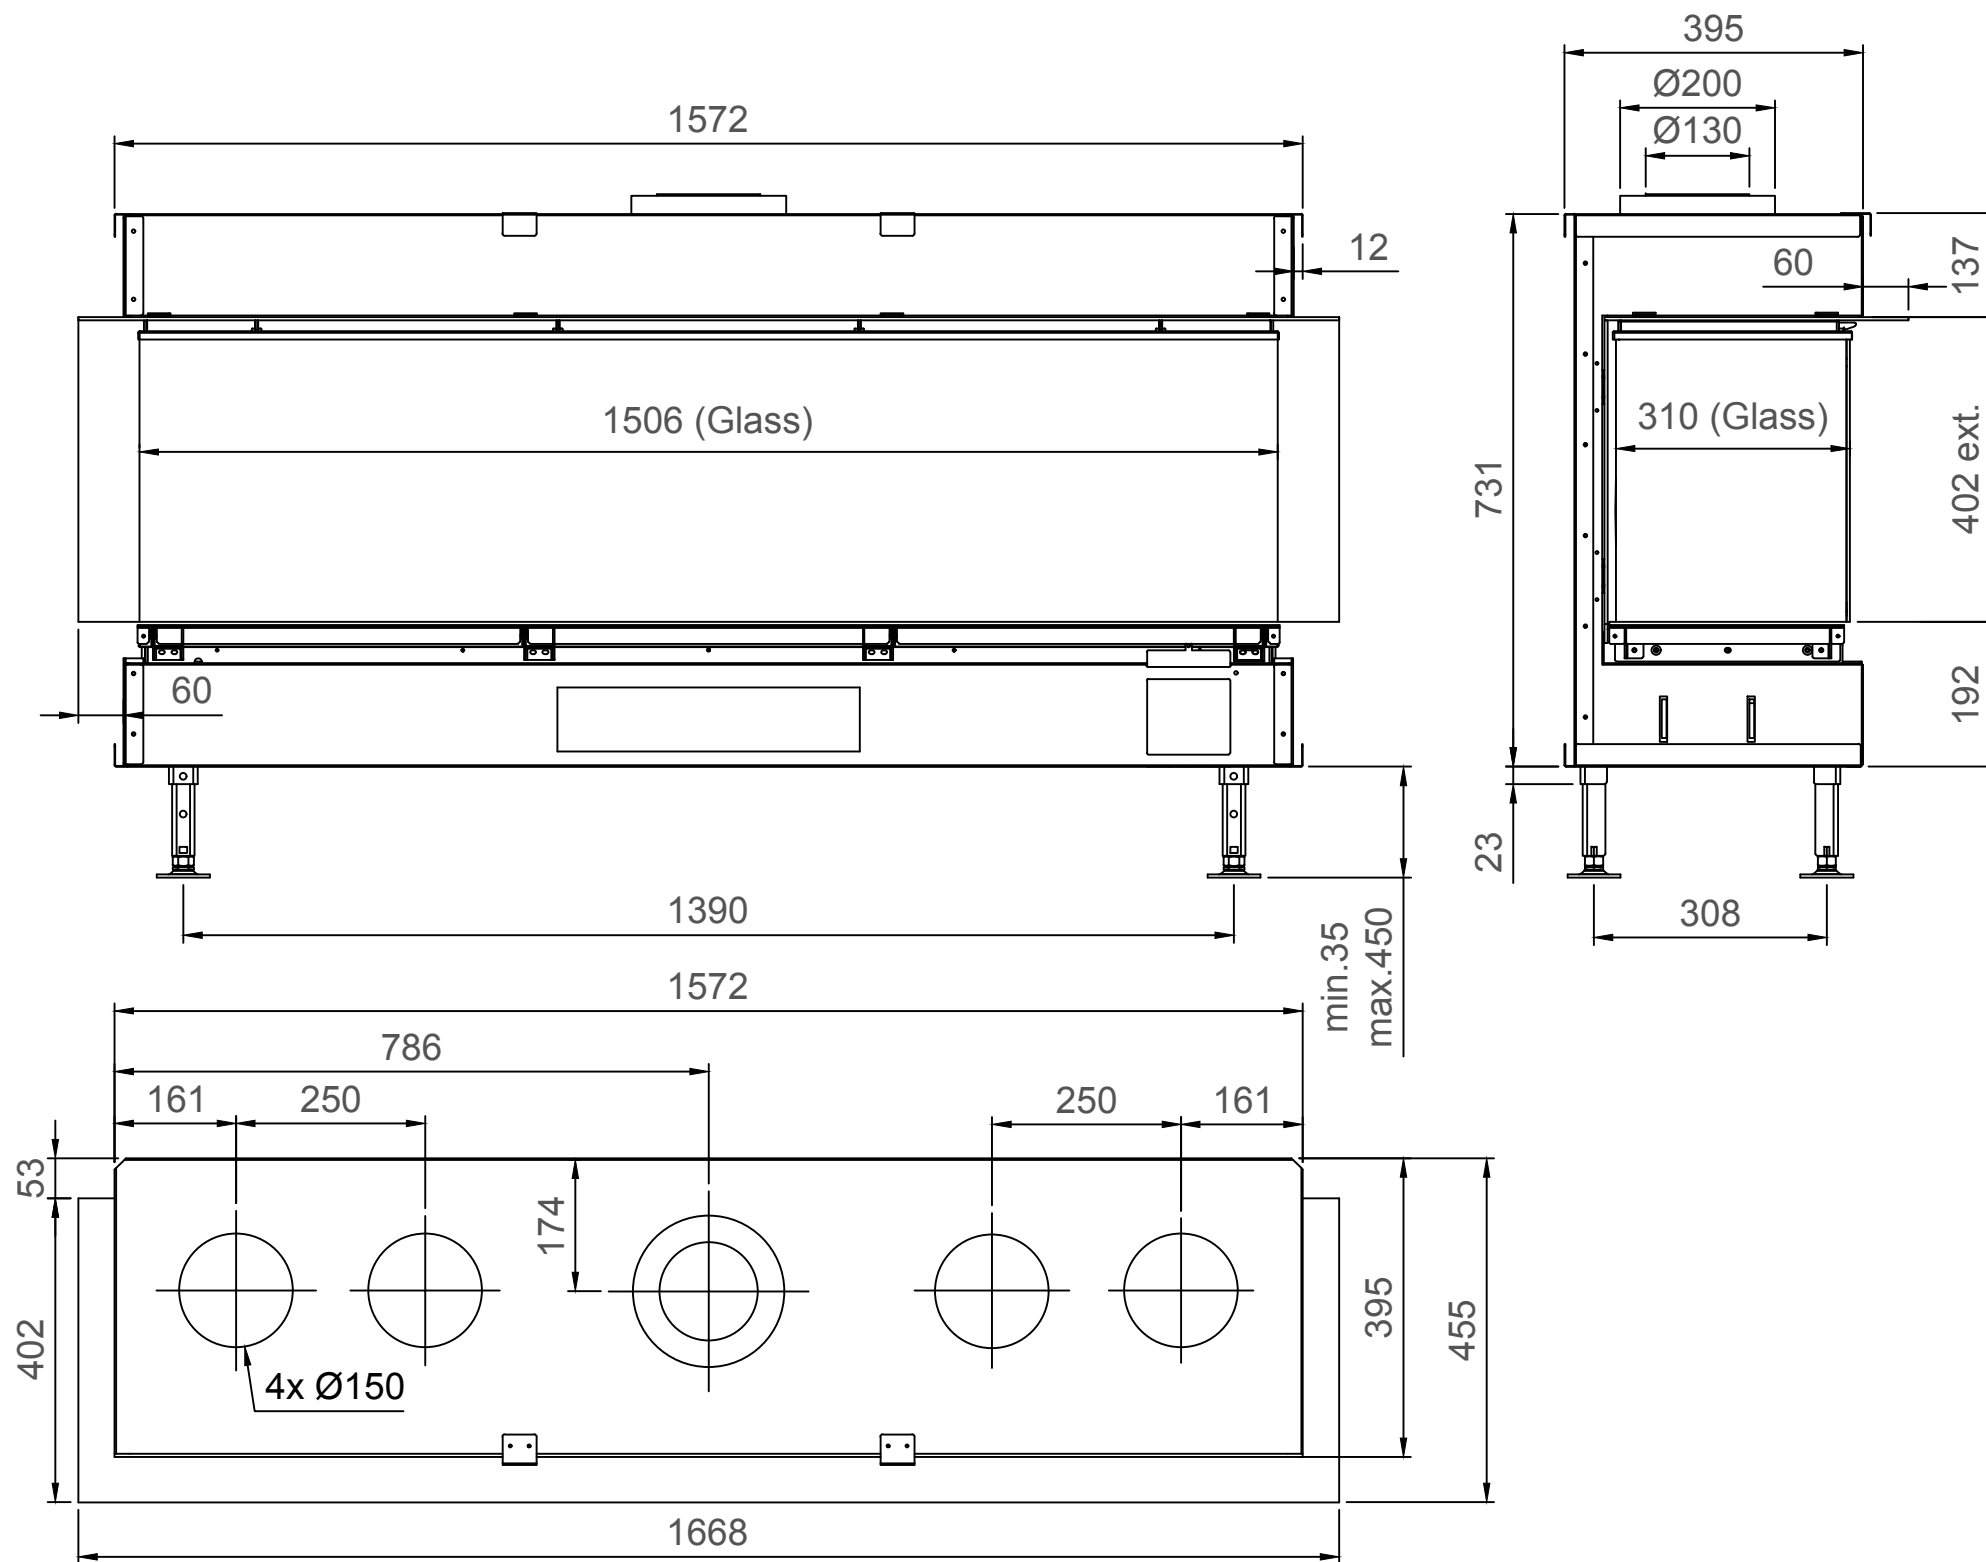

Luna Diamond 1600DC Gas/Gaz - Type 1 - Coverframe

Luna Diamond 1600DC Gas/Gaz - Type 2 - 30mm

Luna Diamond 1600DC Gas/Gaz - Type 2 - 60mm

Luna Diamond 1600DC Gas/Gaz - Type 2 - 90mm

Luna Diamond 1600DC Gas/Gaz - Type 3 - 30mm

Luna Diamond 1600DC Gas/Gaz - Type 3 - 60mm

Luna Diamond 1600DC Gas/Gaz - Type 3 - 90mm

Luna Diamond 1600DC Gas/Gaz - Type 4 - 30mm

Luna Diamond 1600DC Gas/Gaz - Type 4 - 60mm

Luna Diamond 1600DC Gas/Gaz - Type 4 - 90mm