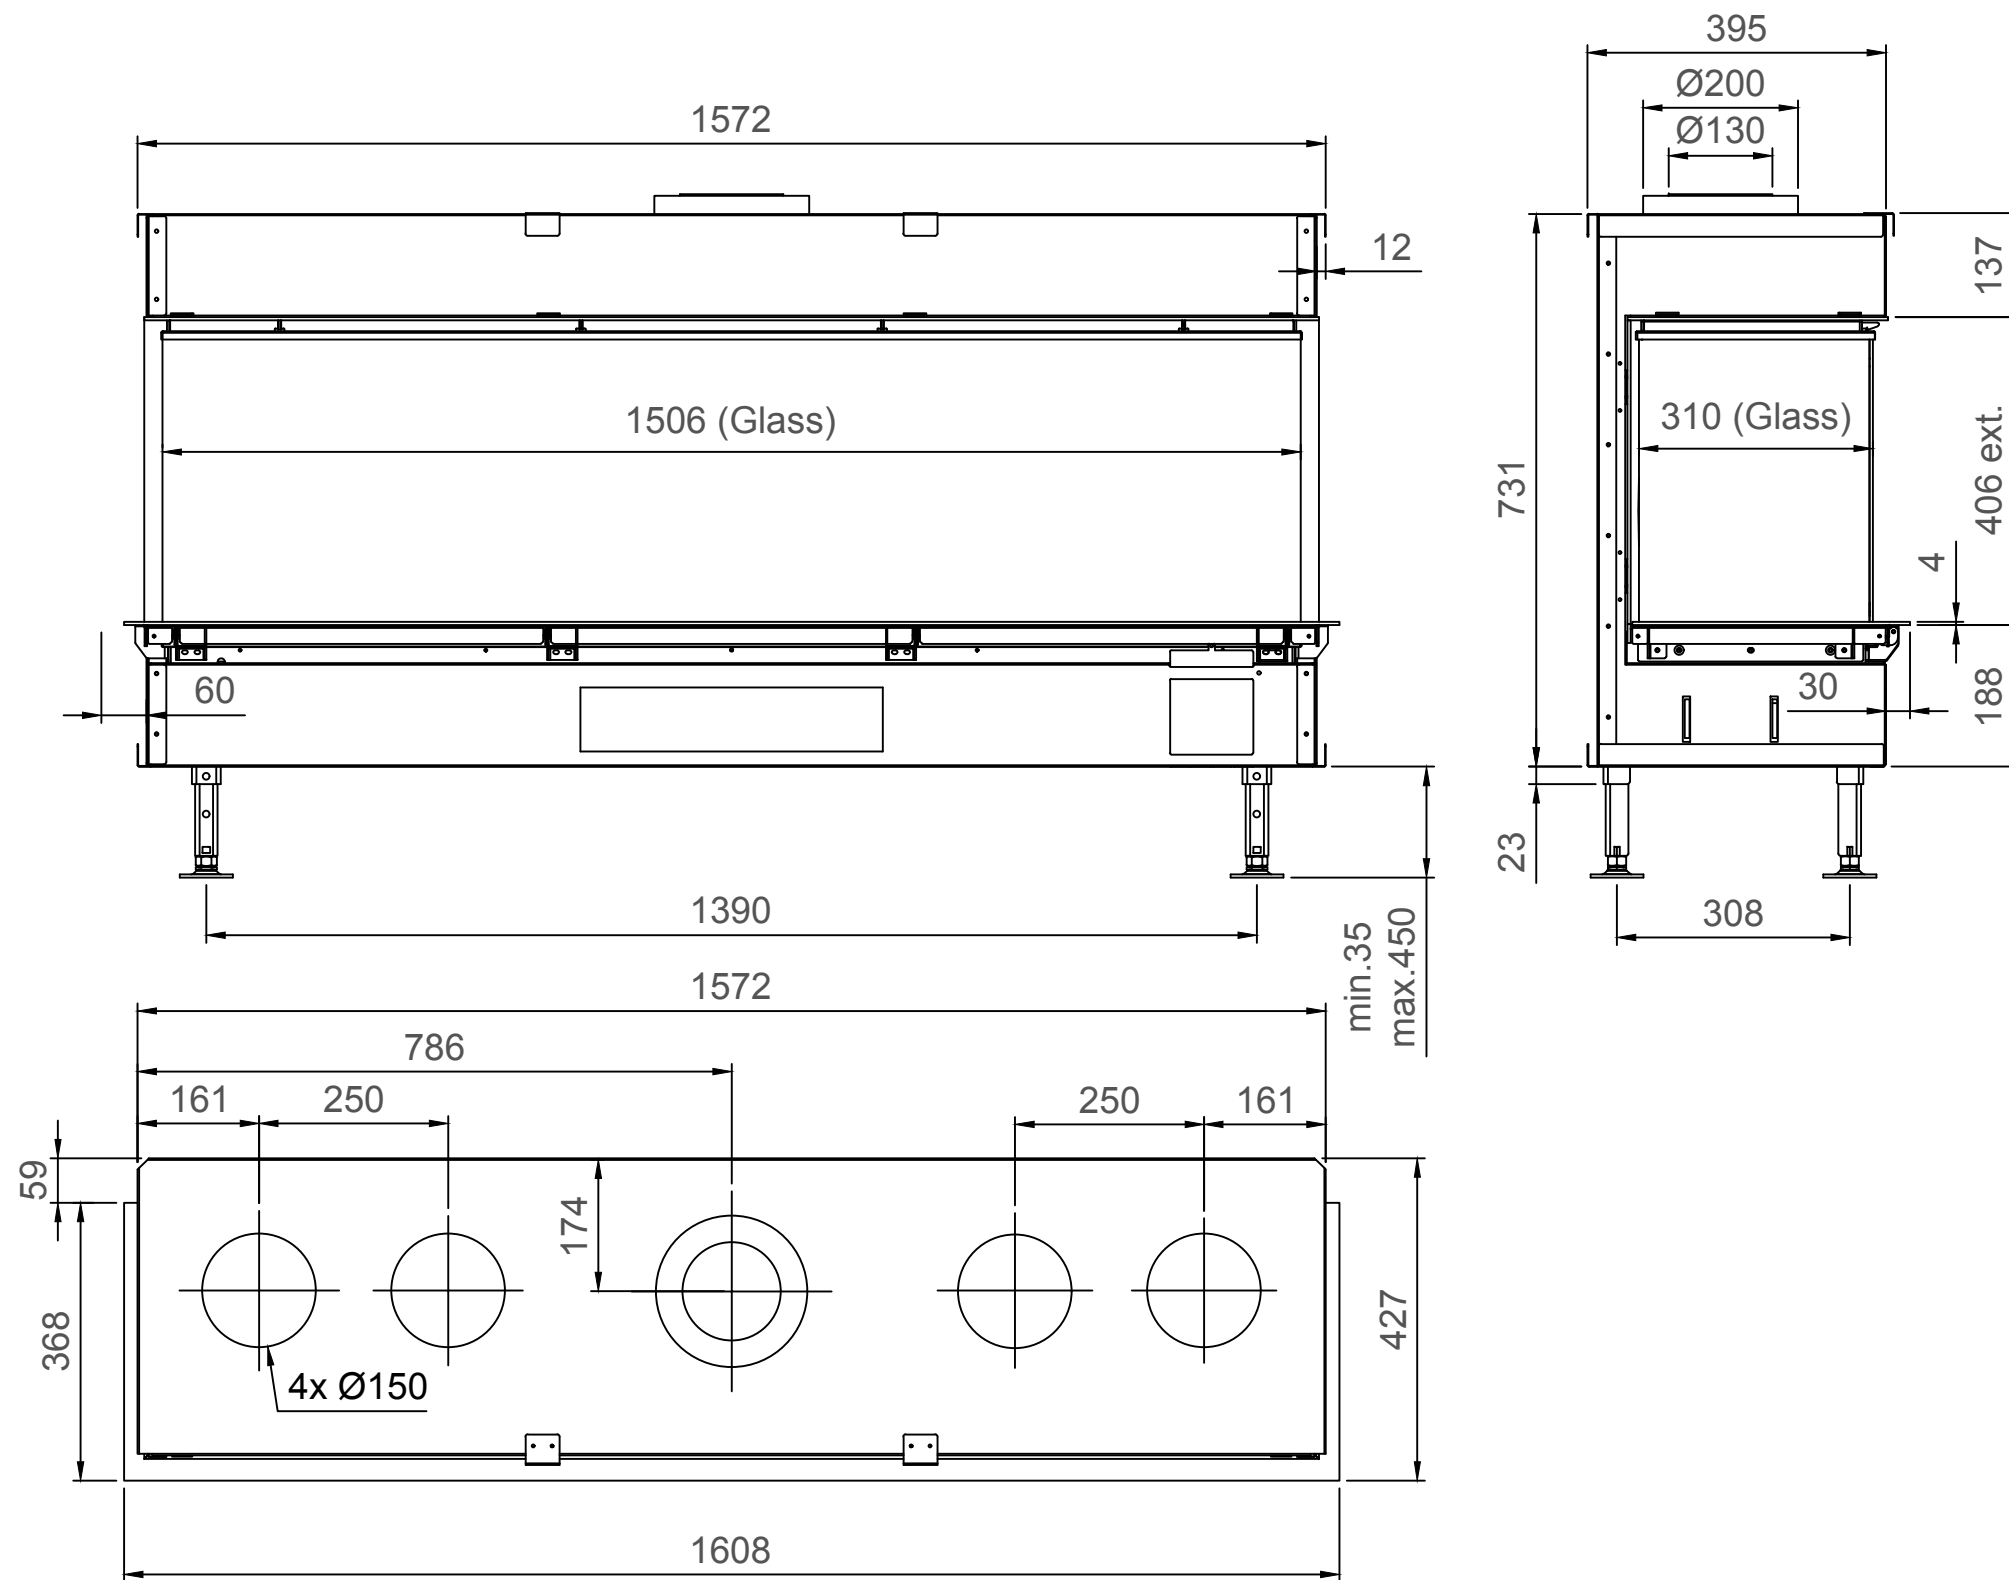

Luna Diamond 1600DC Gas/Gaz - Type 1 - Coverframe

Luna Diamond 1600DC Gas/Gaz - Type 2 - 30mm

Luna Diamond 1600DC Gas/Gaz - Type 2 - 60mm

Luna Diamond 1600DC Gas/Gaz - Type 2 - 90mm

Luna Diamond 1600DC Gas/Gaz - Type 3 - 30mm

Luna Diamond 1600DC Gas/Gaz - Type 3 - 60mm

Luna Diamond 1600DC Gas/Gaz - Type 3 - 90mm

Luna Diamond 1600DC Gas/Gaz - Type 4 - 30mm

Luna Diamond 1600DC Gas/Gaz - Type 4 - 60mm

Luna Diamond 1600DC Gas/Gaz - Type 4 - 90mm