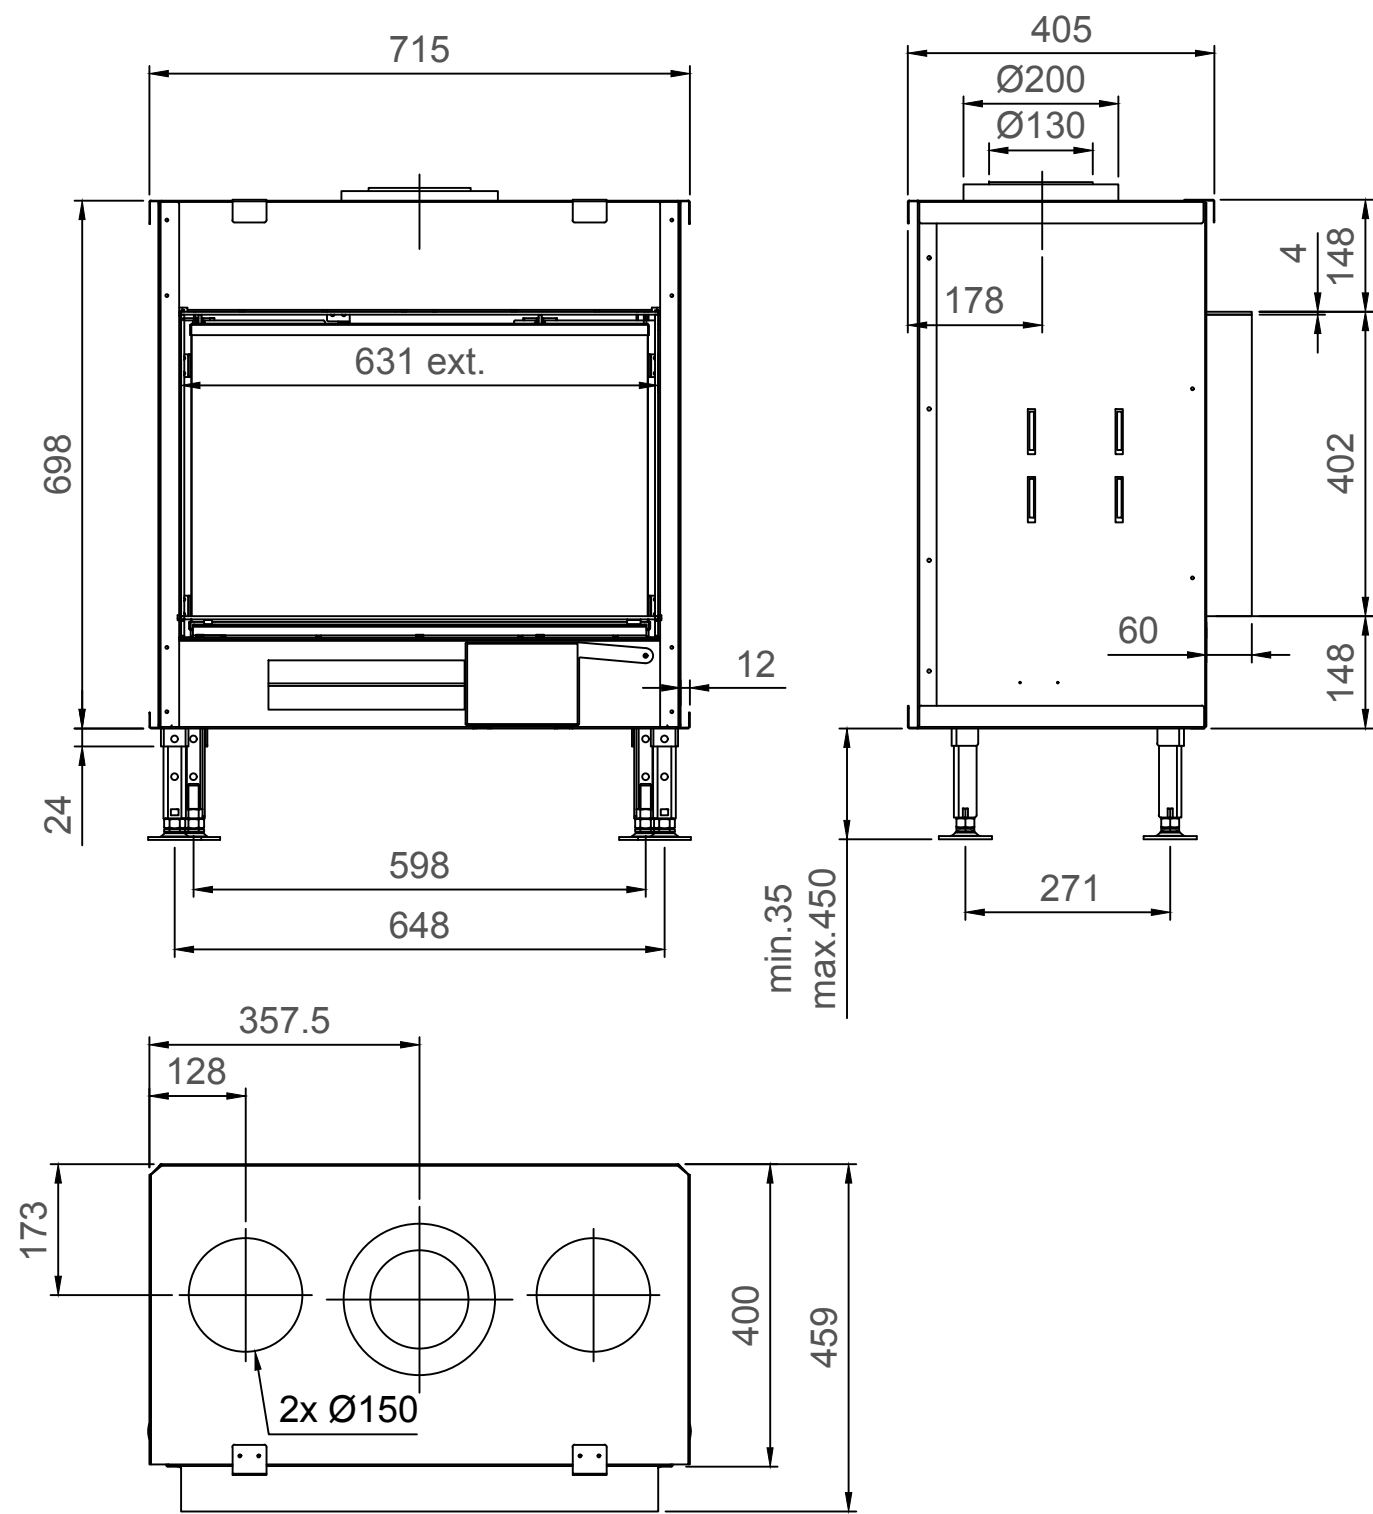

Luna Diamond 700H - Gas/Gaz - Type 1 - Coverframe

Luna Diamond 700H - Gas/Gaz - Type 2 - 30mm

Luna Diamond 700H - Gas/Gaz - Type 2 - 60mm

Luna Diamond 700H - Gas/Gaz - Type 2 - 90mm

Luna Diamond 700H - Gas/Gaz - Type 3 - 30mm

Luna Diamond 700H - Gas/Gaz - Type 3 - 60mm

Luna Diamond 700H - Gas/Gaz - Type 3 - 90mm

Luna Diamond 700H - Gas/Gaz - Type 4 - 60mm

Luna Diamond 700H - Gas/Gaz - Type 4 - 60mm

Luna Diamond 700H - Gas/Gaz - Type 4 - 90mm