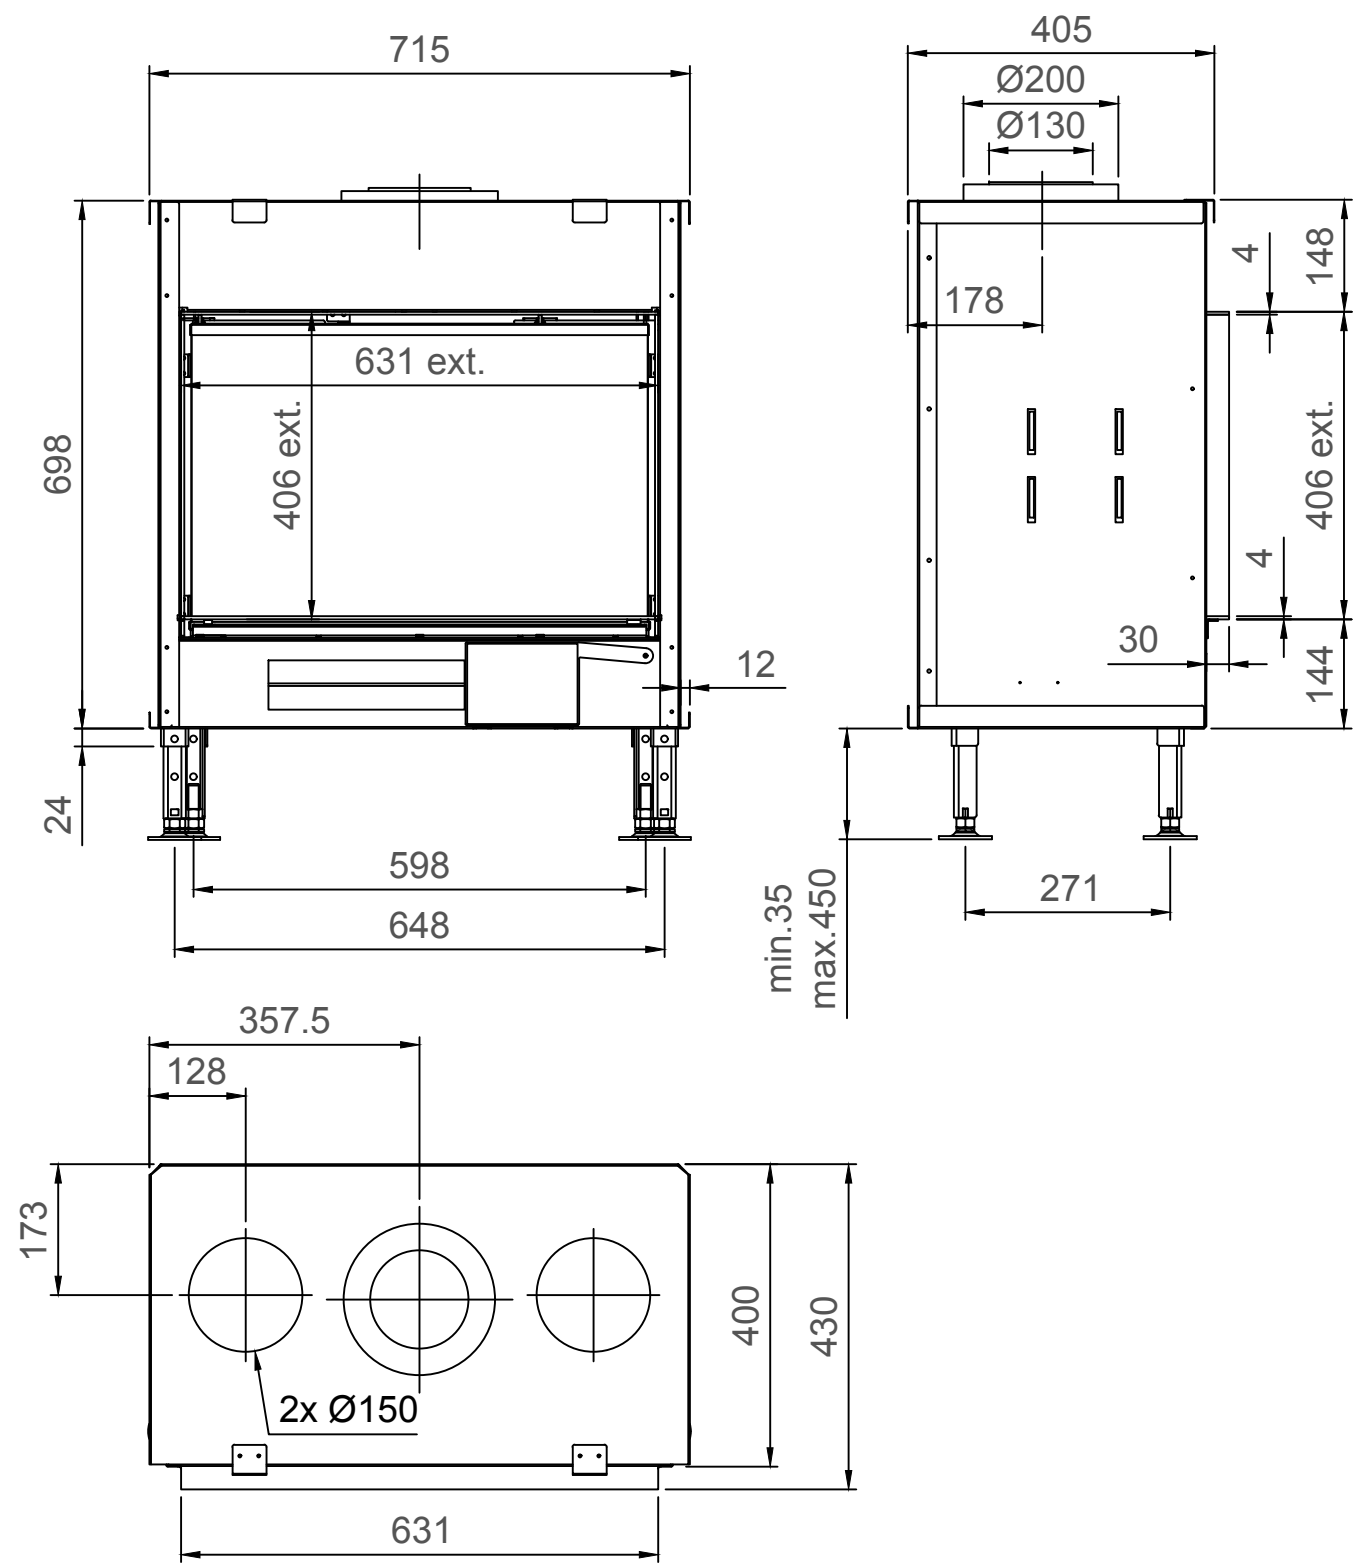

Luna Diamond 700H - Gas/Gaz - Type 1 - Coverframe

Luna Diamond 700H - Gas/Gaz - Type 2 - 30mm

Luna Diamond 700H - Gas/Gaz - Type 2 - 60mm

Luna Diamond 700H - Gas/Gaz - Type 2 - 90mm

Luna Diamond 700H - Gas/Gaz - Type 3 - 30mm

Luna Diamond 700H - Gas/Gaz - Type 3 - 60mm

Luna Diamond 700H - Gas/Gaz - Type 3 - 90mm

Luna Diamond 700H - Gas/Gaz - Type 4 - 60mm

Luna Diamond 700H - Gas/Gaz - Type 4 - 60mm

Luna Diamond 700H - Gas/Gaz - Type 4 - 90mm