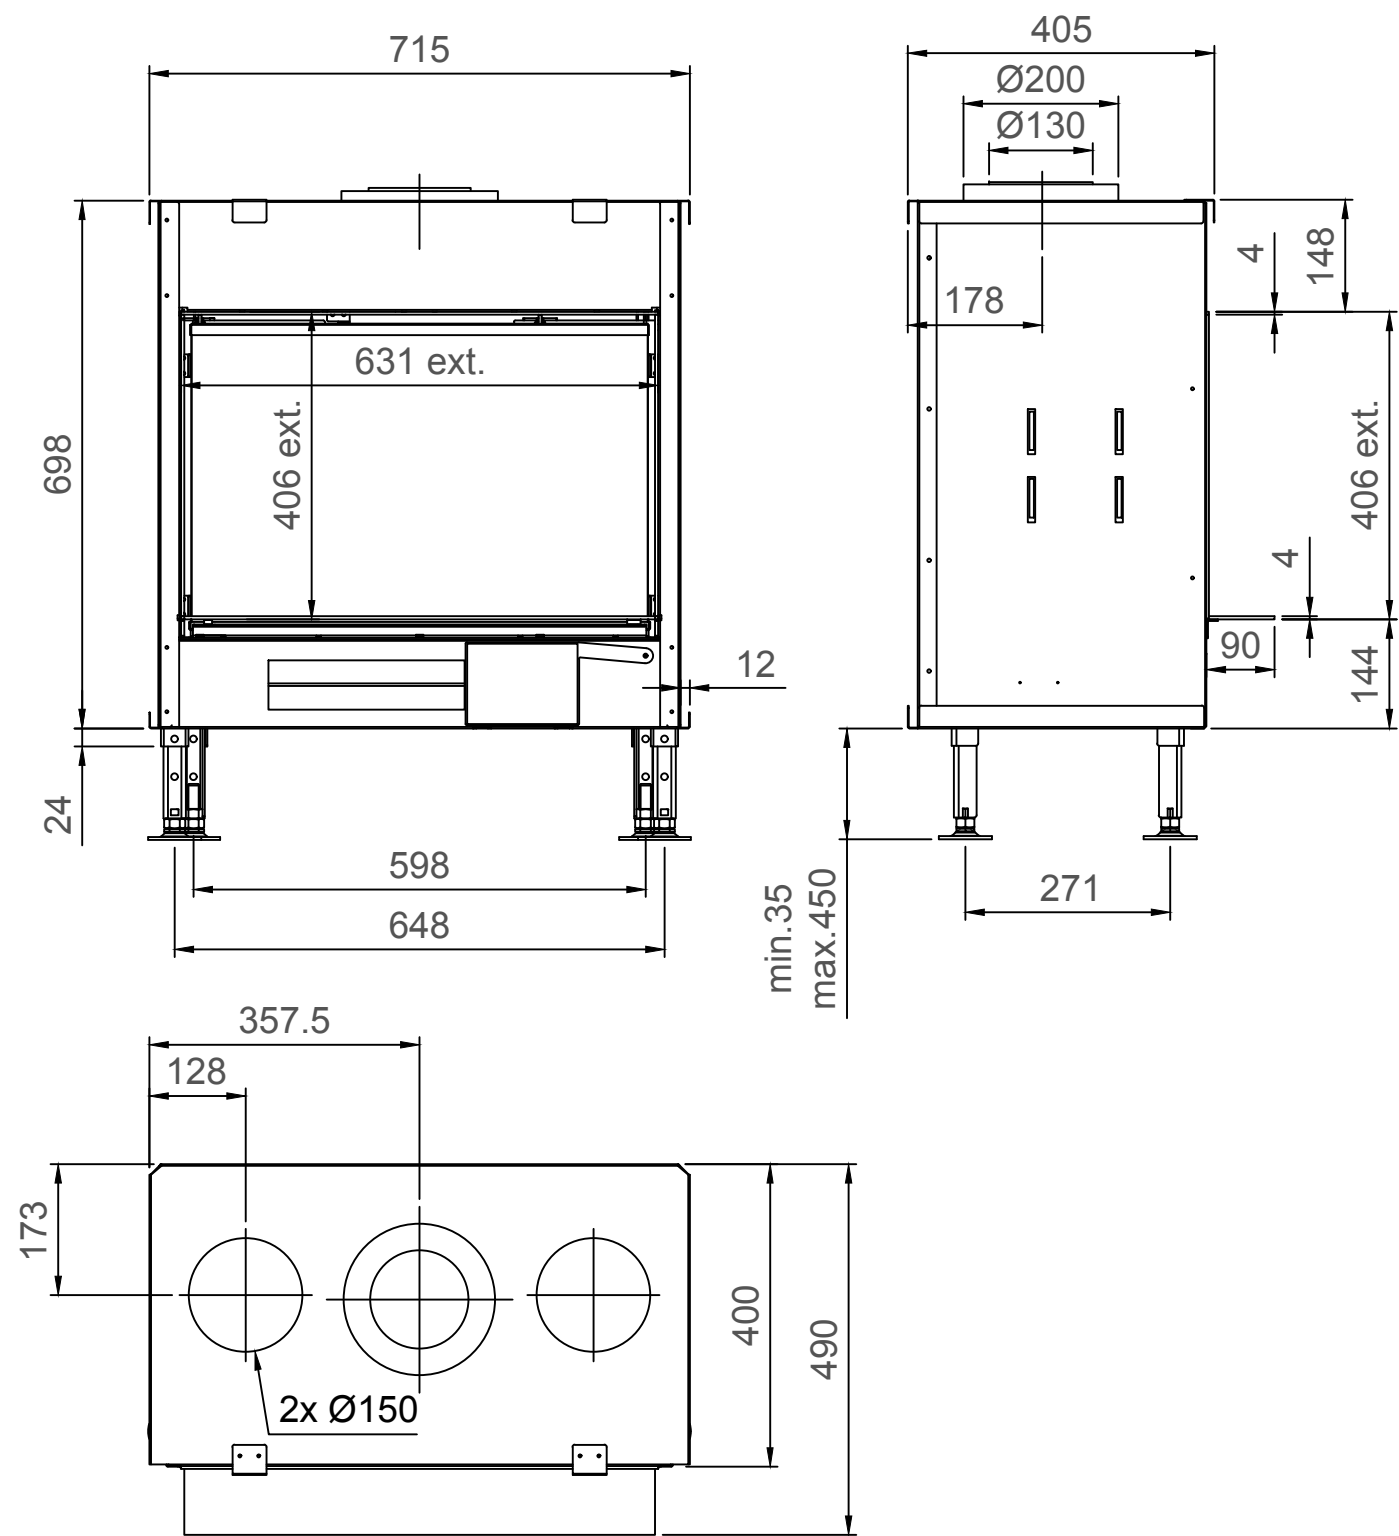

Luna Diamond 700H - Gas/Gaz - Type 1 - Coverframe

Luna Diamond 700H - Gas/Gaz - Type 2 - 30mm

Luna Diamond 700H - Gas/Gaz - Type 2 - 60mm

Luna Diamond 700H - Gas/Gaz - Type 2 - 90mm

Luna Diamond 700H - Gas/Gaz - Type 3 - 30mm

Luna Diamond 700H - Gas/Gaz - Type 3 - 60mm

Luna Diamond 700H - Gas/Gaz - Type 3 - 90mm

Luna Diamond 700H - Gas/Gaz - Type 4 - 60mm

Luna Diamond 700H - Gas/Gaz - Type 4 - 60mm

Luna Diamond 700H - Gas/Gaz - Type 4 - 90mm