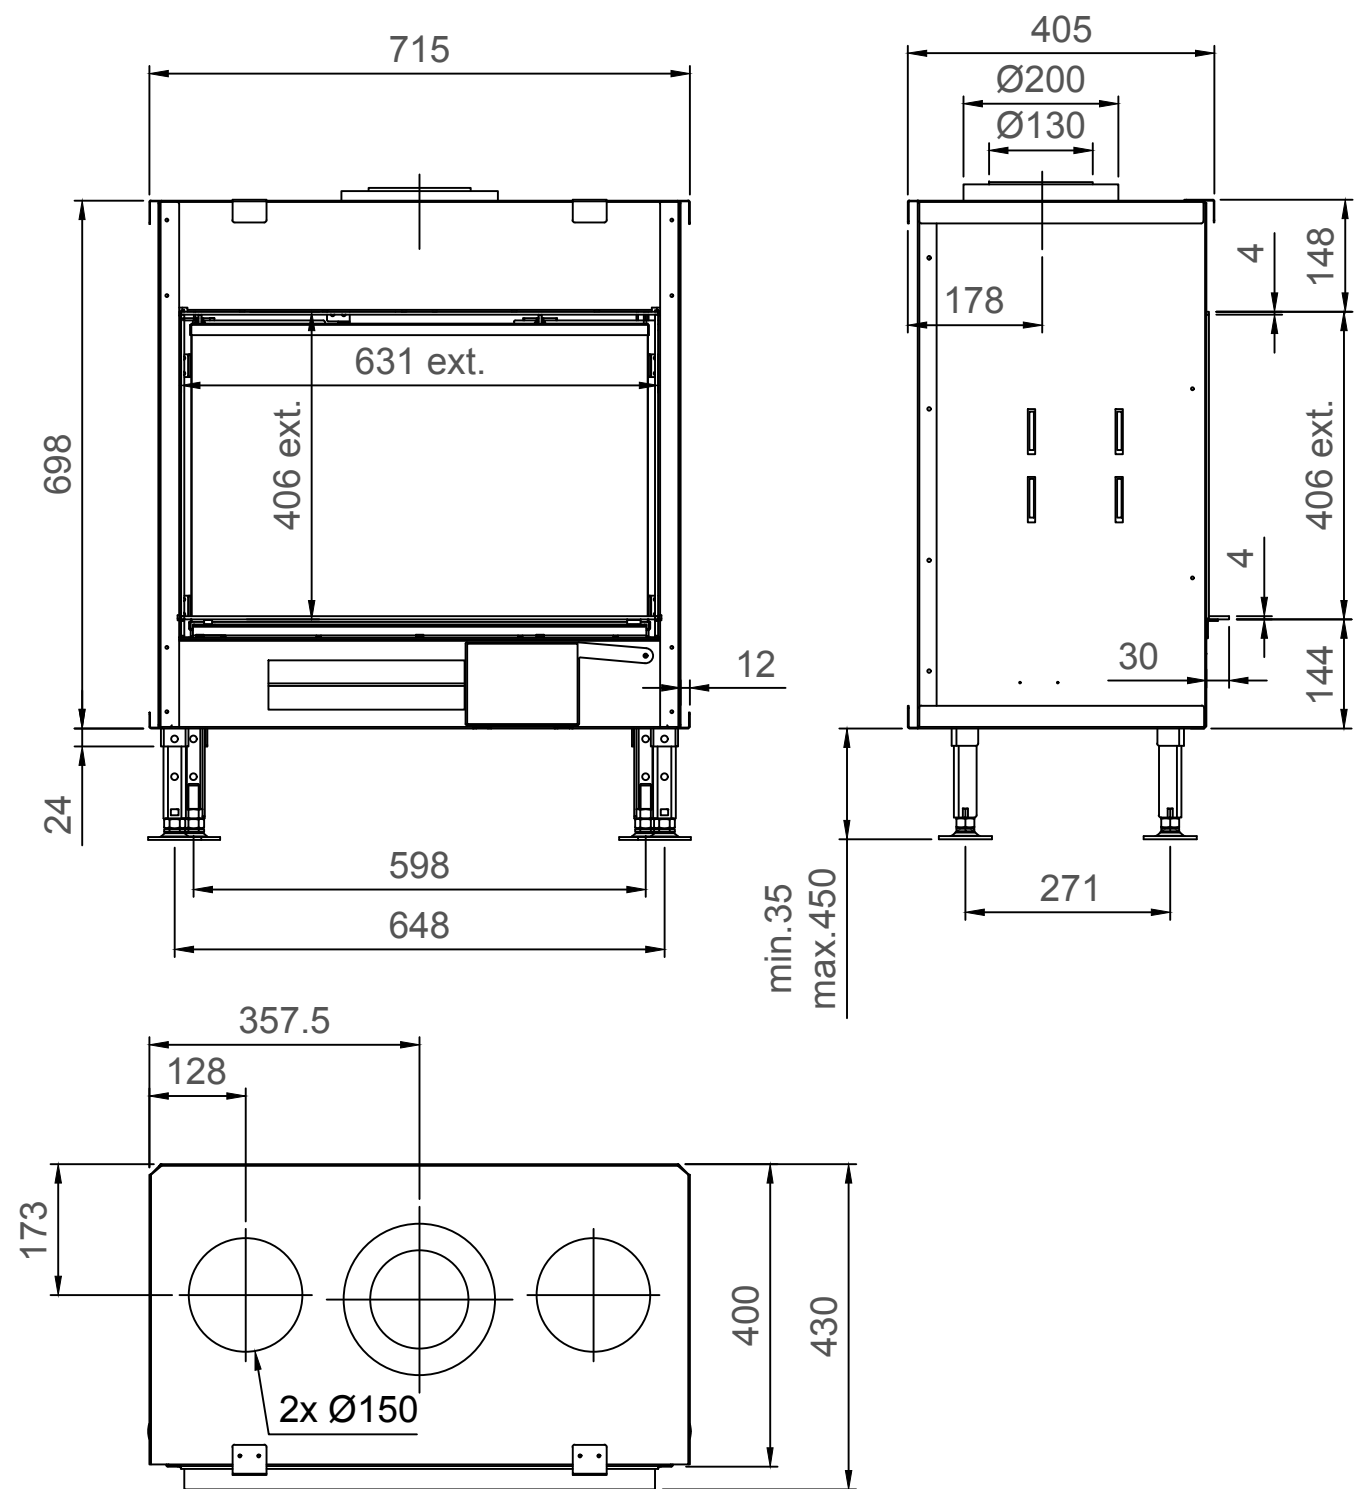

Luna Diamond 700H - Gas/Gaz - Type 1 - Coverframe

Luna Diamond 700H - Gas/Gaz - Type 2 - 30mm

Luna Diamond 700H - Gas/Gaz - Type 2 - 60mm

Luna Diamond 700H - Gas/Gaz - Type 2 - 90mm

Luna Diamond 700H - Gas/Gaz - Type 3 - 30mm

Luna Diamond 700H - Gas/Gaz - Type 3 - 60mm

Luna Diamond 700H - Gas/Gaz - Type 3 - 90mm

Luna Diamond 700H - Gas/Gaz - Type 4 - 60mm

Luna Diamond 700H - Gas/Gaz - Type 4 - 60mm

Luna Diamond 700H - Gas/Gaz - Type 4 - 90mm