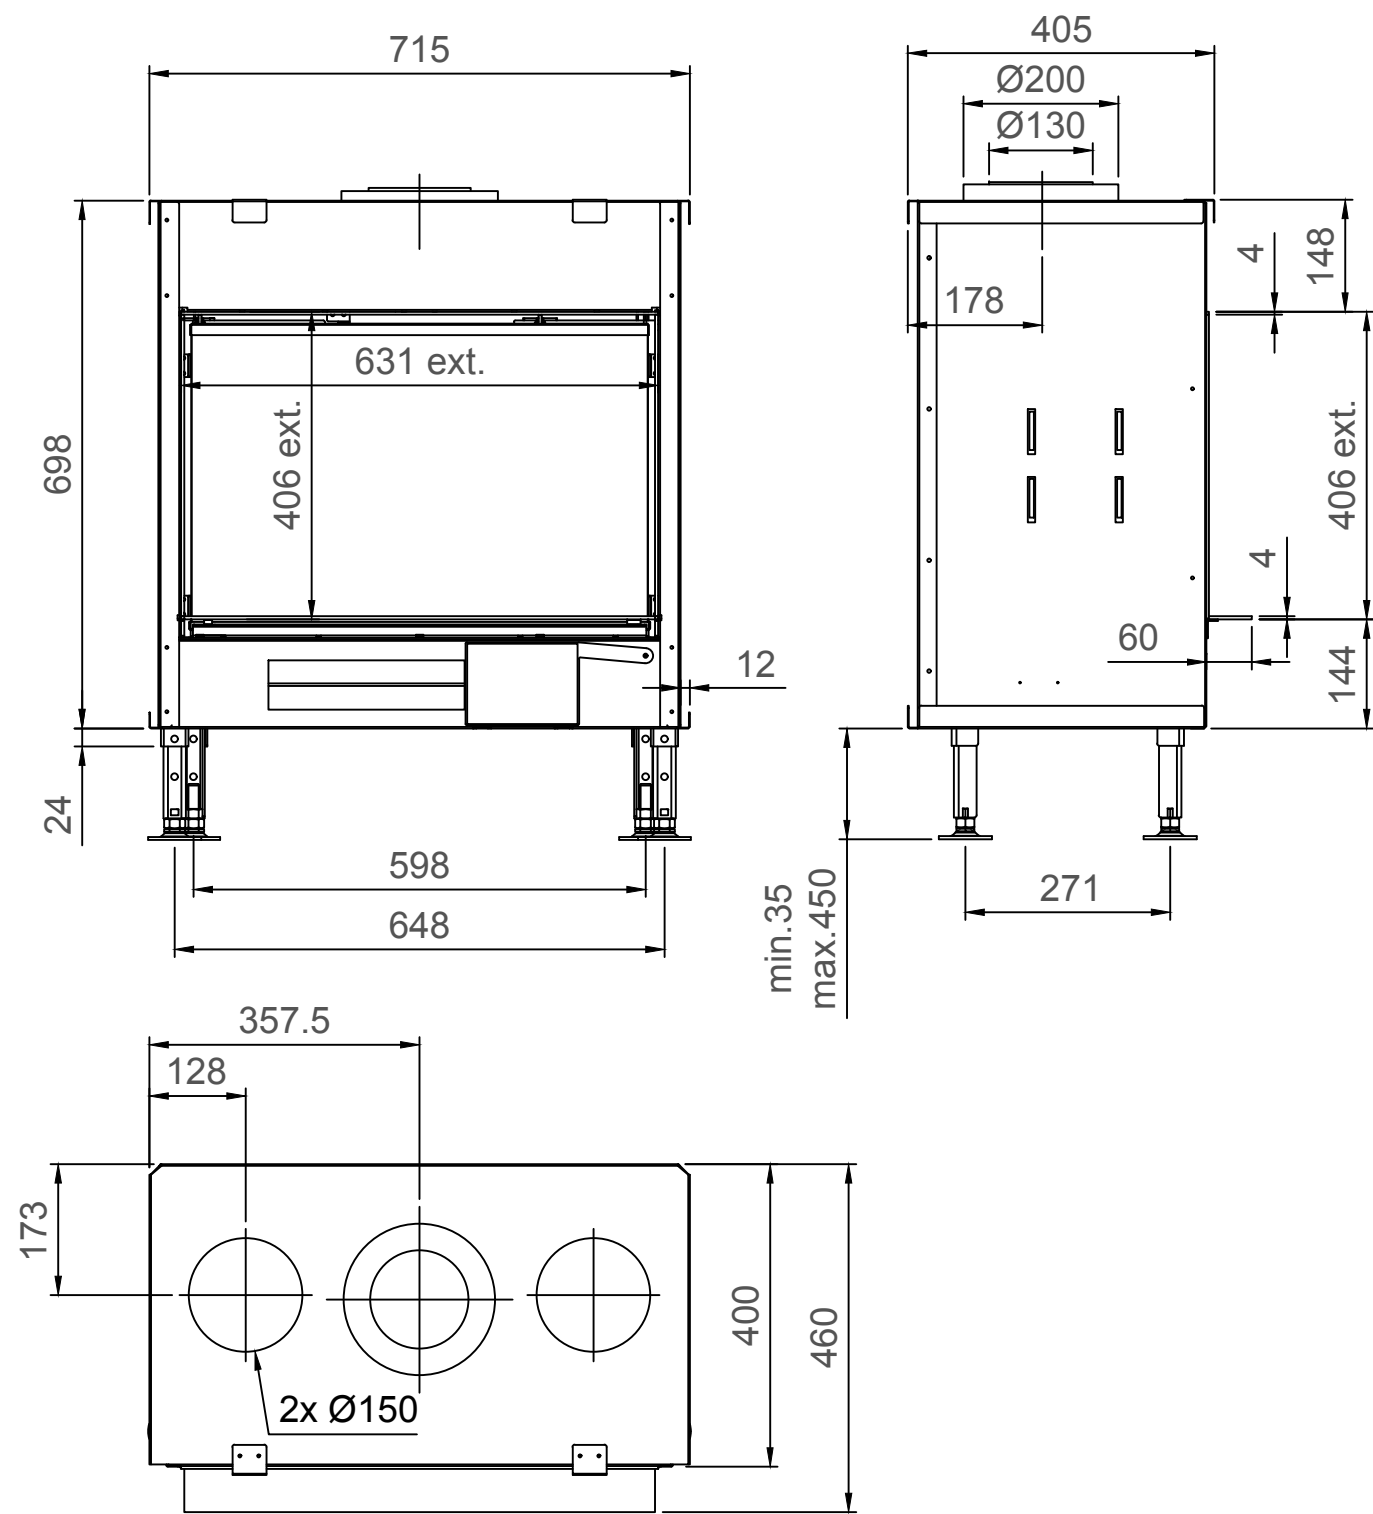

Luna Diamond 700H - Gas/Gaz - Type 1 - Coverframe

Luna Diamond 700H - Gas/Gaz - Type 2 - 30mm

Luna Diamond 700H - Gas/Gaz - Type 2 - 60mm

Luna Diamond 700H - Gas/Gaz - Type 2 - 90mm

Luna Diamond 700H - Gas/Gaz - Type 3 - 30mm

Luna Diamond 700H - Gas/Gaz - Type 3 - 60mm

Luna Diamond 700H - Gas/Gaz - Type 3 - 90mm

Luna Diamond 700H - Gas/Gaz - Type 4 - 60mm

Luna Diamond 700H - Gas/Gaz - Type 4 - 60mm

Luna Diamond 700H - Gas/Gaz - Type 4 - 90mm