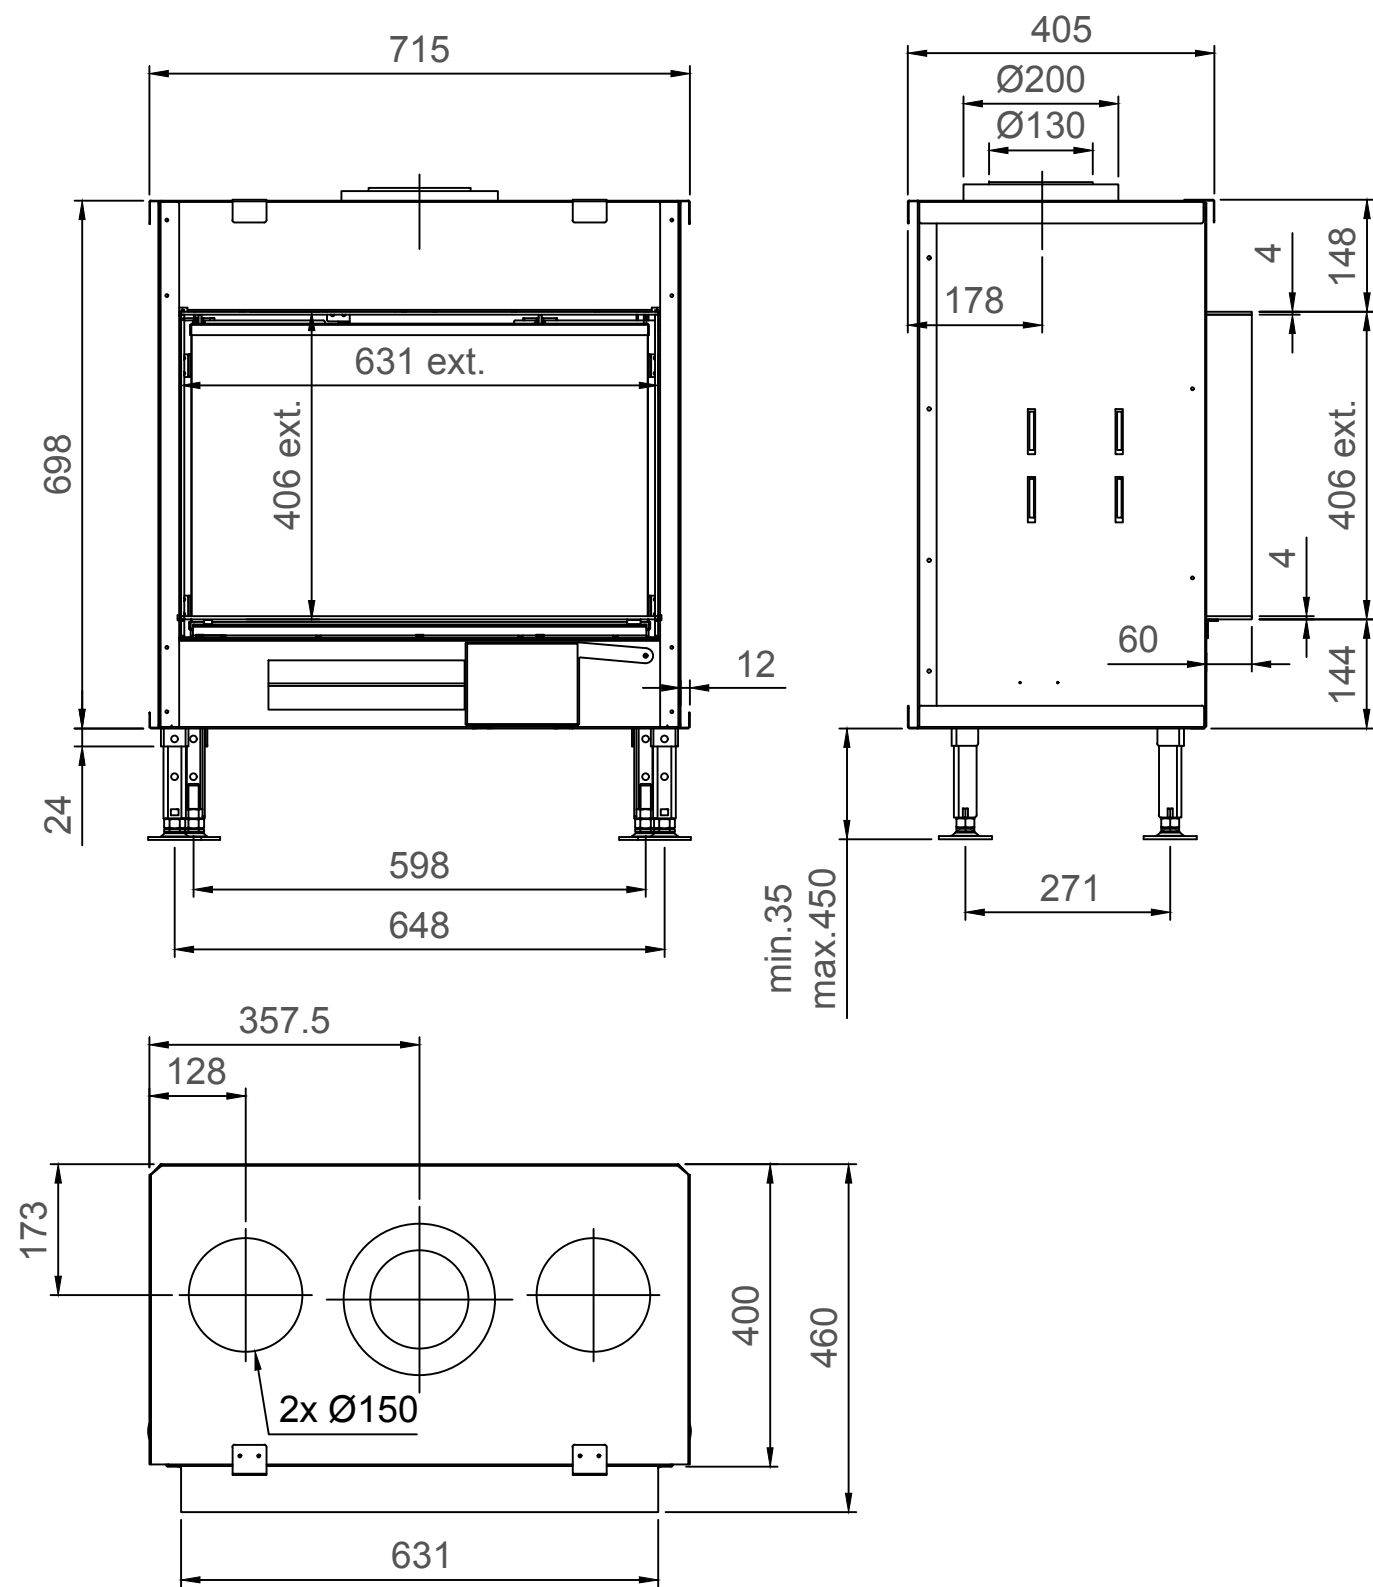

Luna Diamond 700H - Gas/Gaz - Type 1 - Coverframe

Luna Diamond 700H - Gas/Gaz - Type 2 - 30mm

Luna Diamond 700H - Gas/Gaz - Type 2 - 60mm

Luna Diamond 700H - Gas/Gaz - Type 2 - 90mm

Luna Diamond 700H - Gas/Gaz - Type 3 - 30mm

Luna Diamond 700H - Gas/Gaz - Type 3 - 60mm

Luna Diamond 700H - Gas/Gaz - Type 3 - 90mm

Luna Diamond 700H - Gas/Gaz - Type 4 - 60mm

Luna Diamond 700H - Gas/Gaz - Type 4 - 60mm

Luna Diamond 700H - Gas/Gaz - Type 4 - 90mm