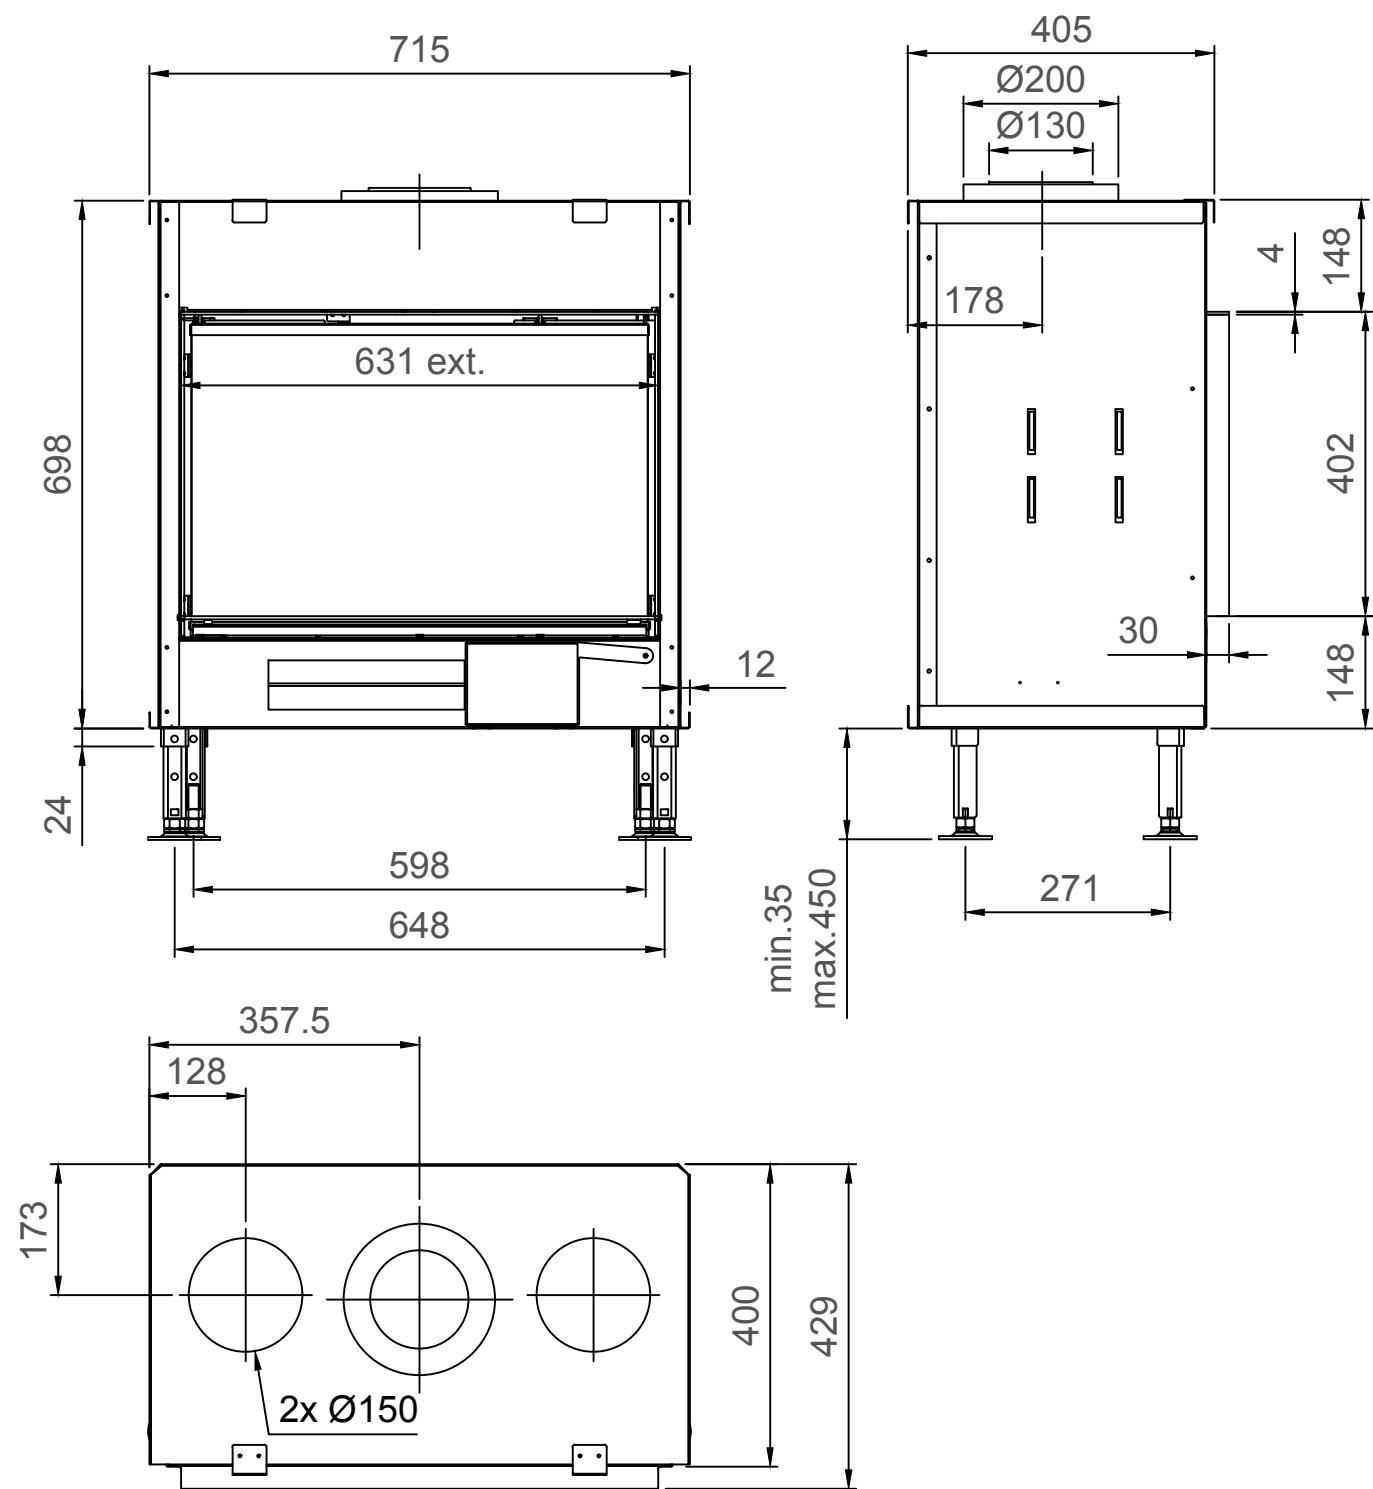

Luna Diamond 700H - Gas/Gaz - Type 1 - Coverframe

Luna Diamond 700H - Gas/Gaz - Type 2 - 30mm

Luna Diamond 700H - Gas/Gaz - Type 2 - 60mm

Luna Diamond 700H - Gas/Gaz - Type 2 - 90mm

Luna Diamond 700H - Gas/Gaz - Type 3 - 30mm

Luna Diamond 700H - Gas/Gaz - Type 3 - 60mm

Luna Diamond 700H - Gas/Gaz - Type 3 - 90mm

Luna Diamond 700H - Gas/Gaz - Type 4 - 60mm

Luna Diamond 700H - Gas/Gaz - Type 4 - 60mm

Luna Diamond 700H - Gas/Gaz - Type 4 - 90mm