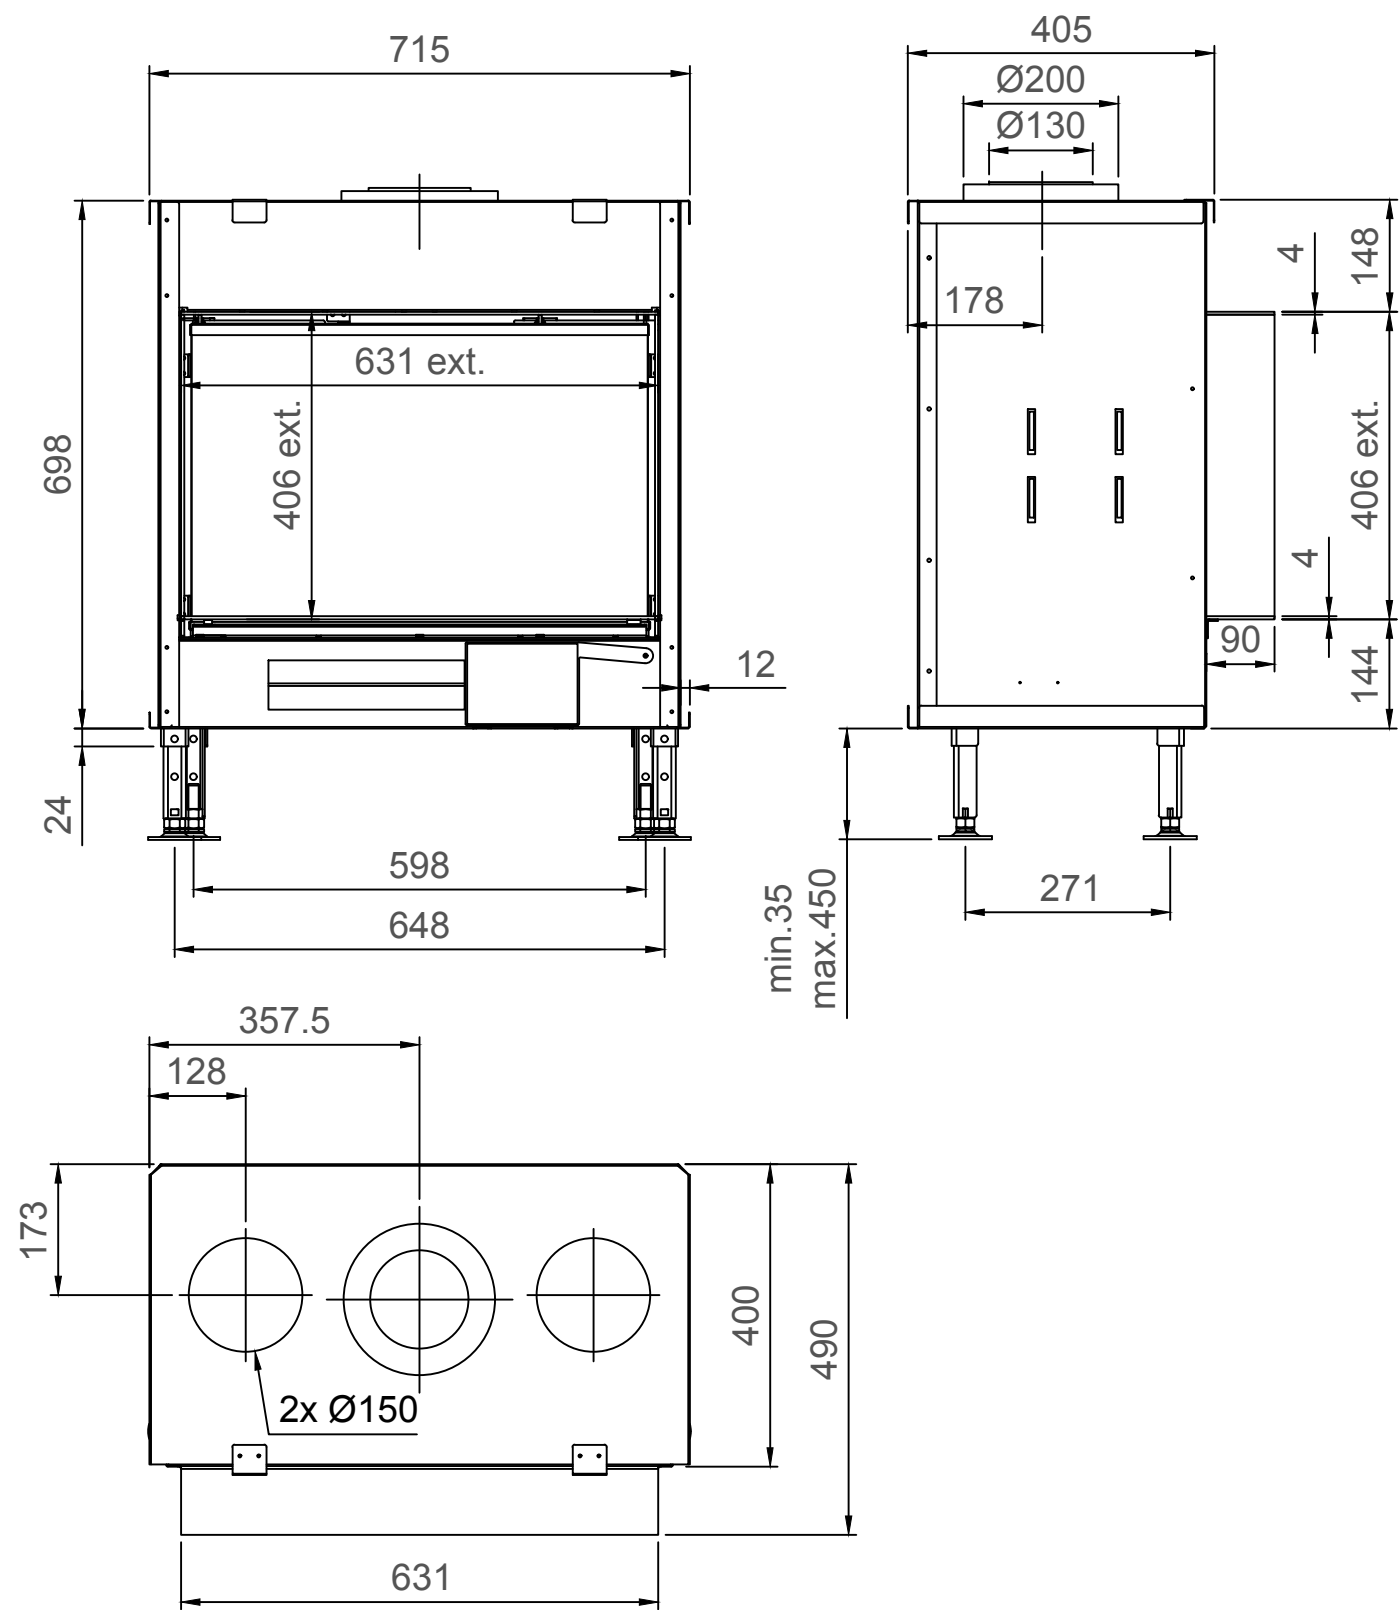

Luna Diamond 700H - Gas/Gaz - Type 1 - Coverframe

Luna Diamond 700H - Gas/Gaz - Type 2 - 30mm

Luna Diamond 700H - Gas/Gaz - Type 2 - 60mm

Luna Diamond 700H - Gas/Gaz - Type 2 - 90mm

Luna Diamond 700H - Gas/Gaz - Type 3 - 30mm

Luna Diamond 700H - Gas/Gaz - Type 3 - 60mm

Luna Diamond 700H - Gas/Gaz - Type 3 - 90mm

Luna Diamond 700H - Gas/Gaz - Type 4 - 60mm

Luna Diamond 700H - Gas/Gaz - Type 4 - 60mm

Luna Diamond 700H - Gas/Gaz - Type 4 - 90mm