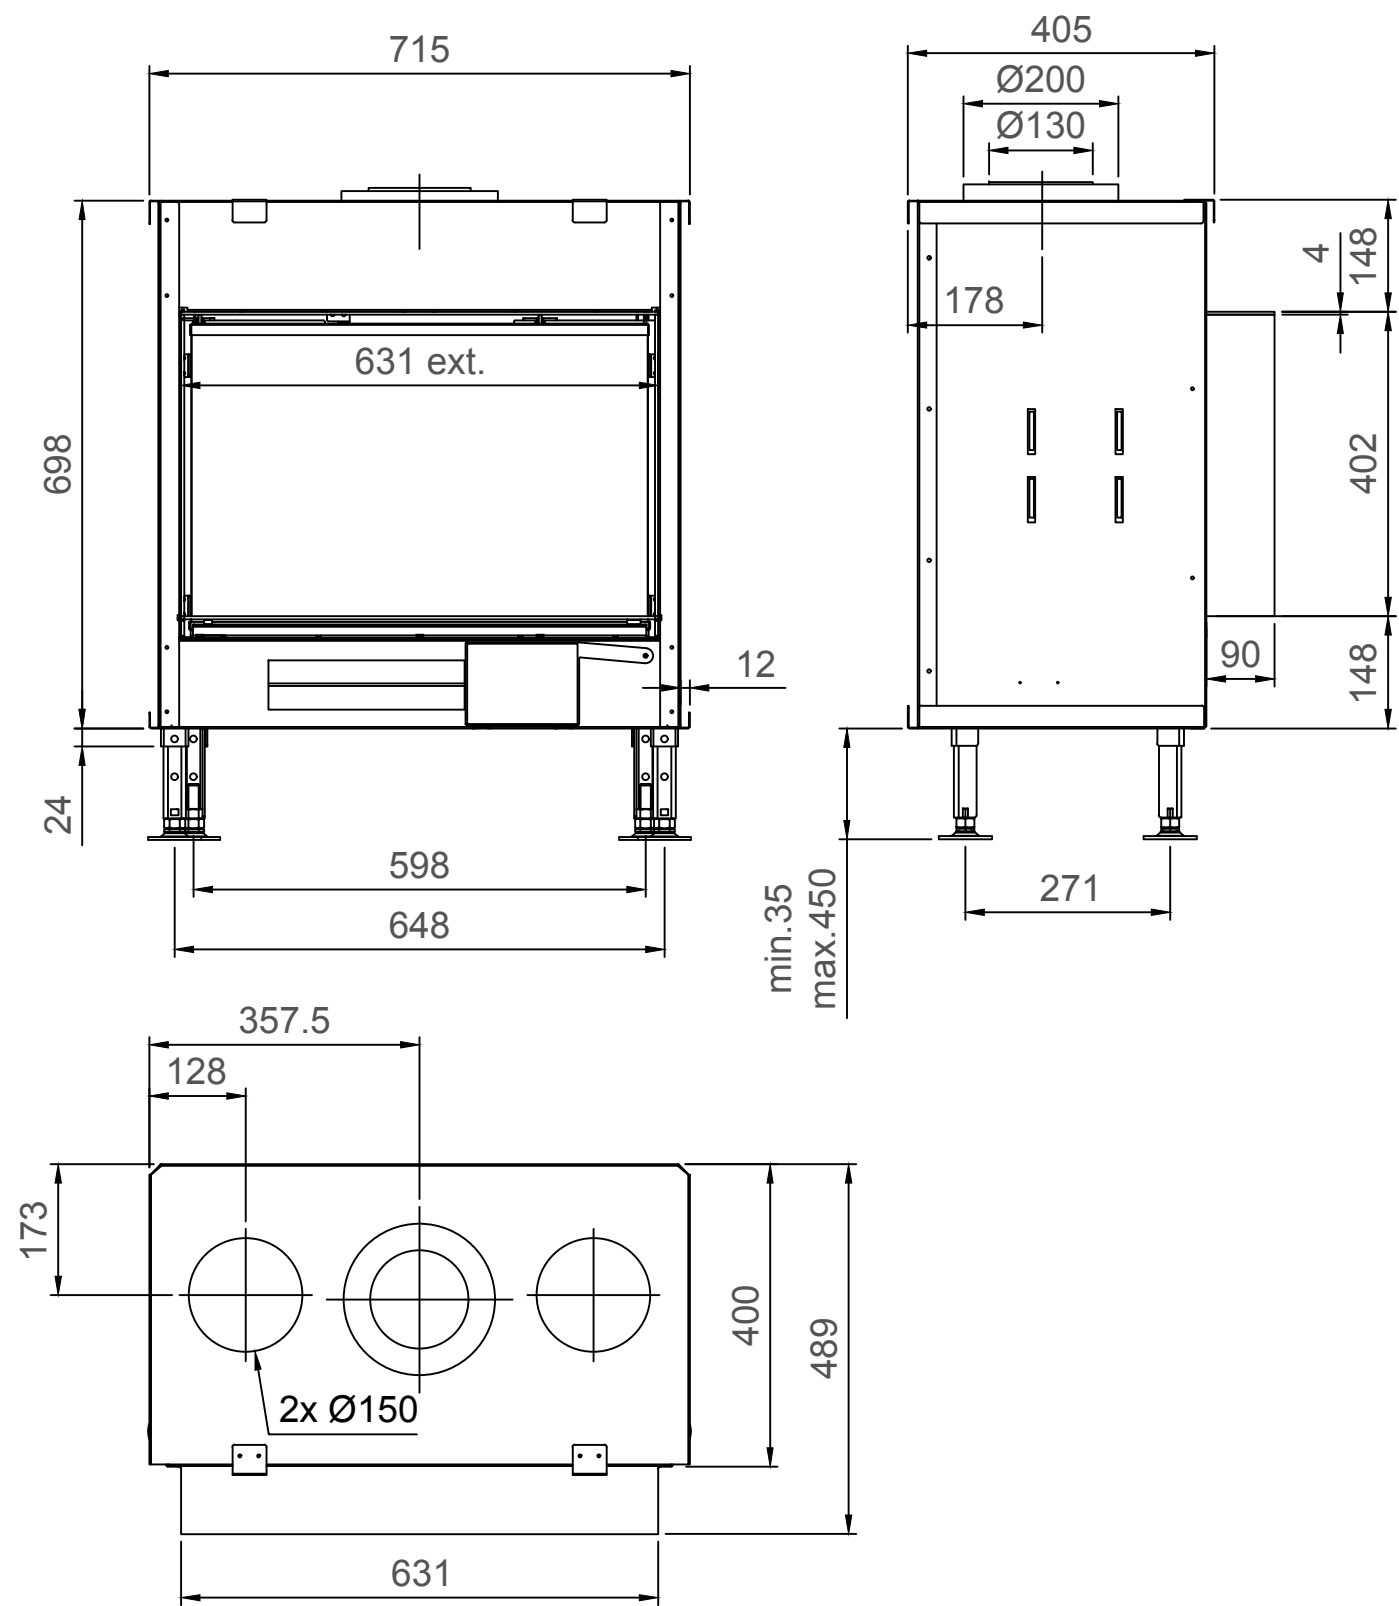

Luna Diamond 700H - Gas/Gaz - Type 1 - Coverframe

Luna Diamond 700H - Gas/Gaz - Type 2 - 30mm

Luna Diamond 700H - Gas/Gaz - Type 2 - 60mm

Luna Diamond 700H - Gas/Gaz - Type 2 - 90mm

Luna Diamond 700H - Gas/Gaz - Type 3 - 30mm

Luna Diamond 700H - Gas/Gaz - Type 3 - 60mm

Luna Diamond 700H - Gas/Gaz - Type 3 - 90mm

Luna Diamond 700H - Gas/Gaz - Type 4 - 60mm

Luna Diamond 700H - Gas/Gaz - Type 4 - 60mm

Luna Diamond 700H - Gas/Gaz - Type 4 - 90mm