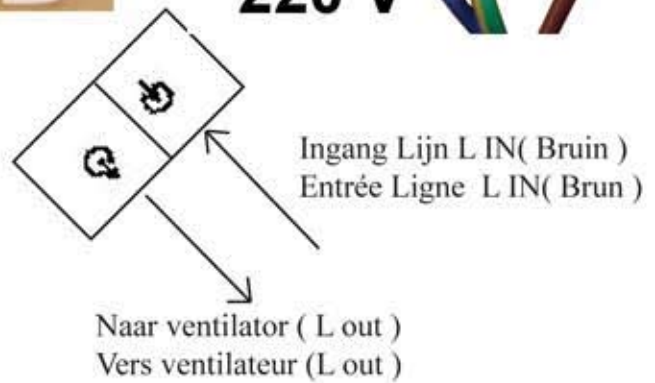

M-DESIGN DIMMER / VARIATEUR M-DESIGN

Passion for fire