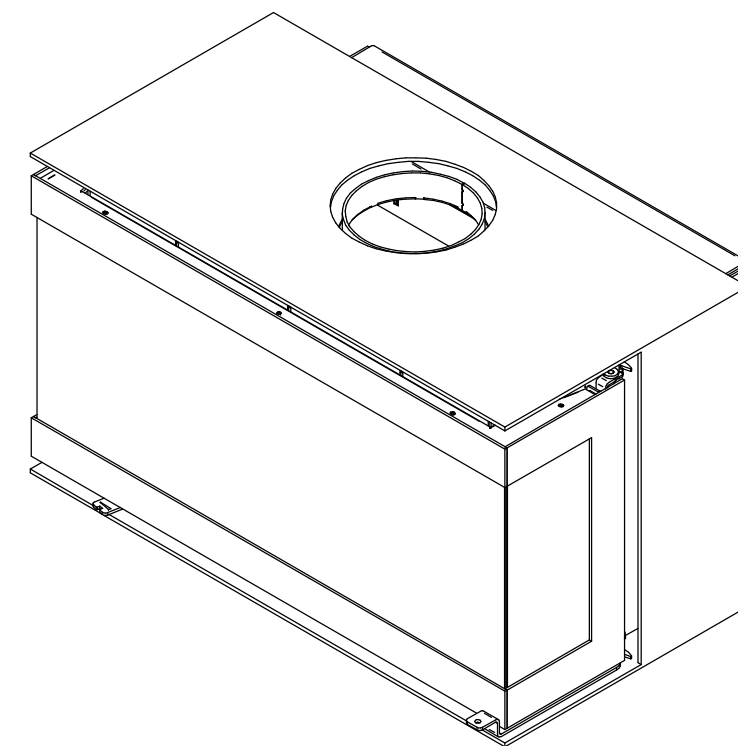

OPTION
console for wall

VENUS 850DC V23
in the box + console for wall